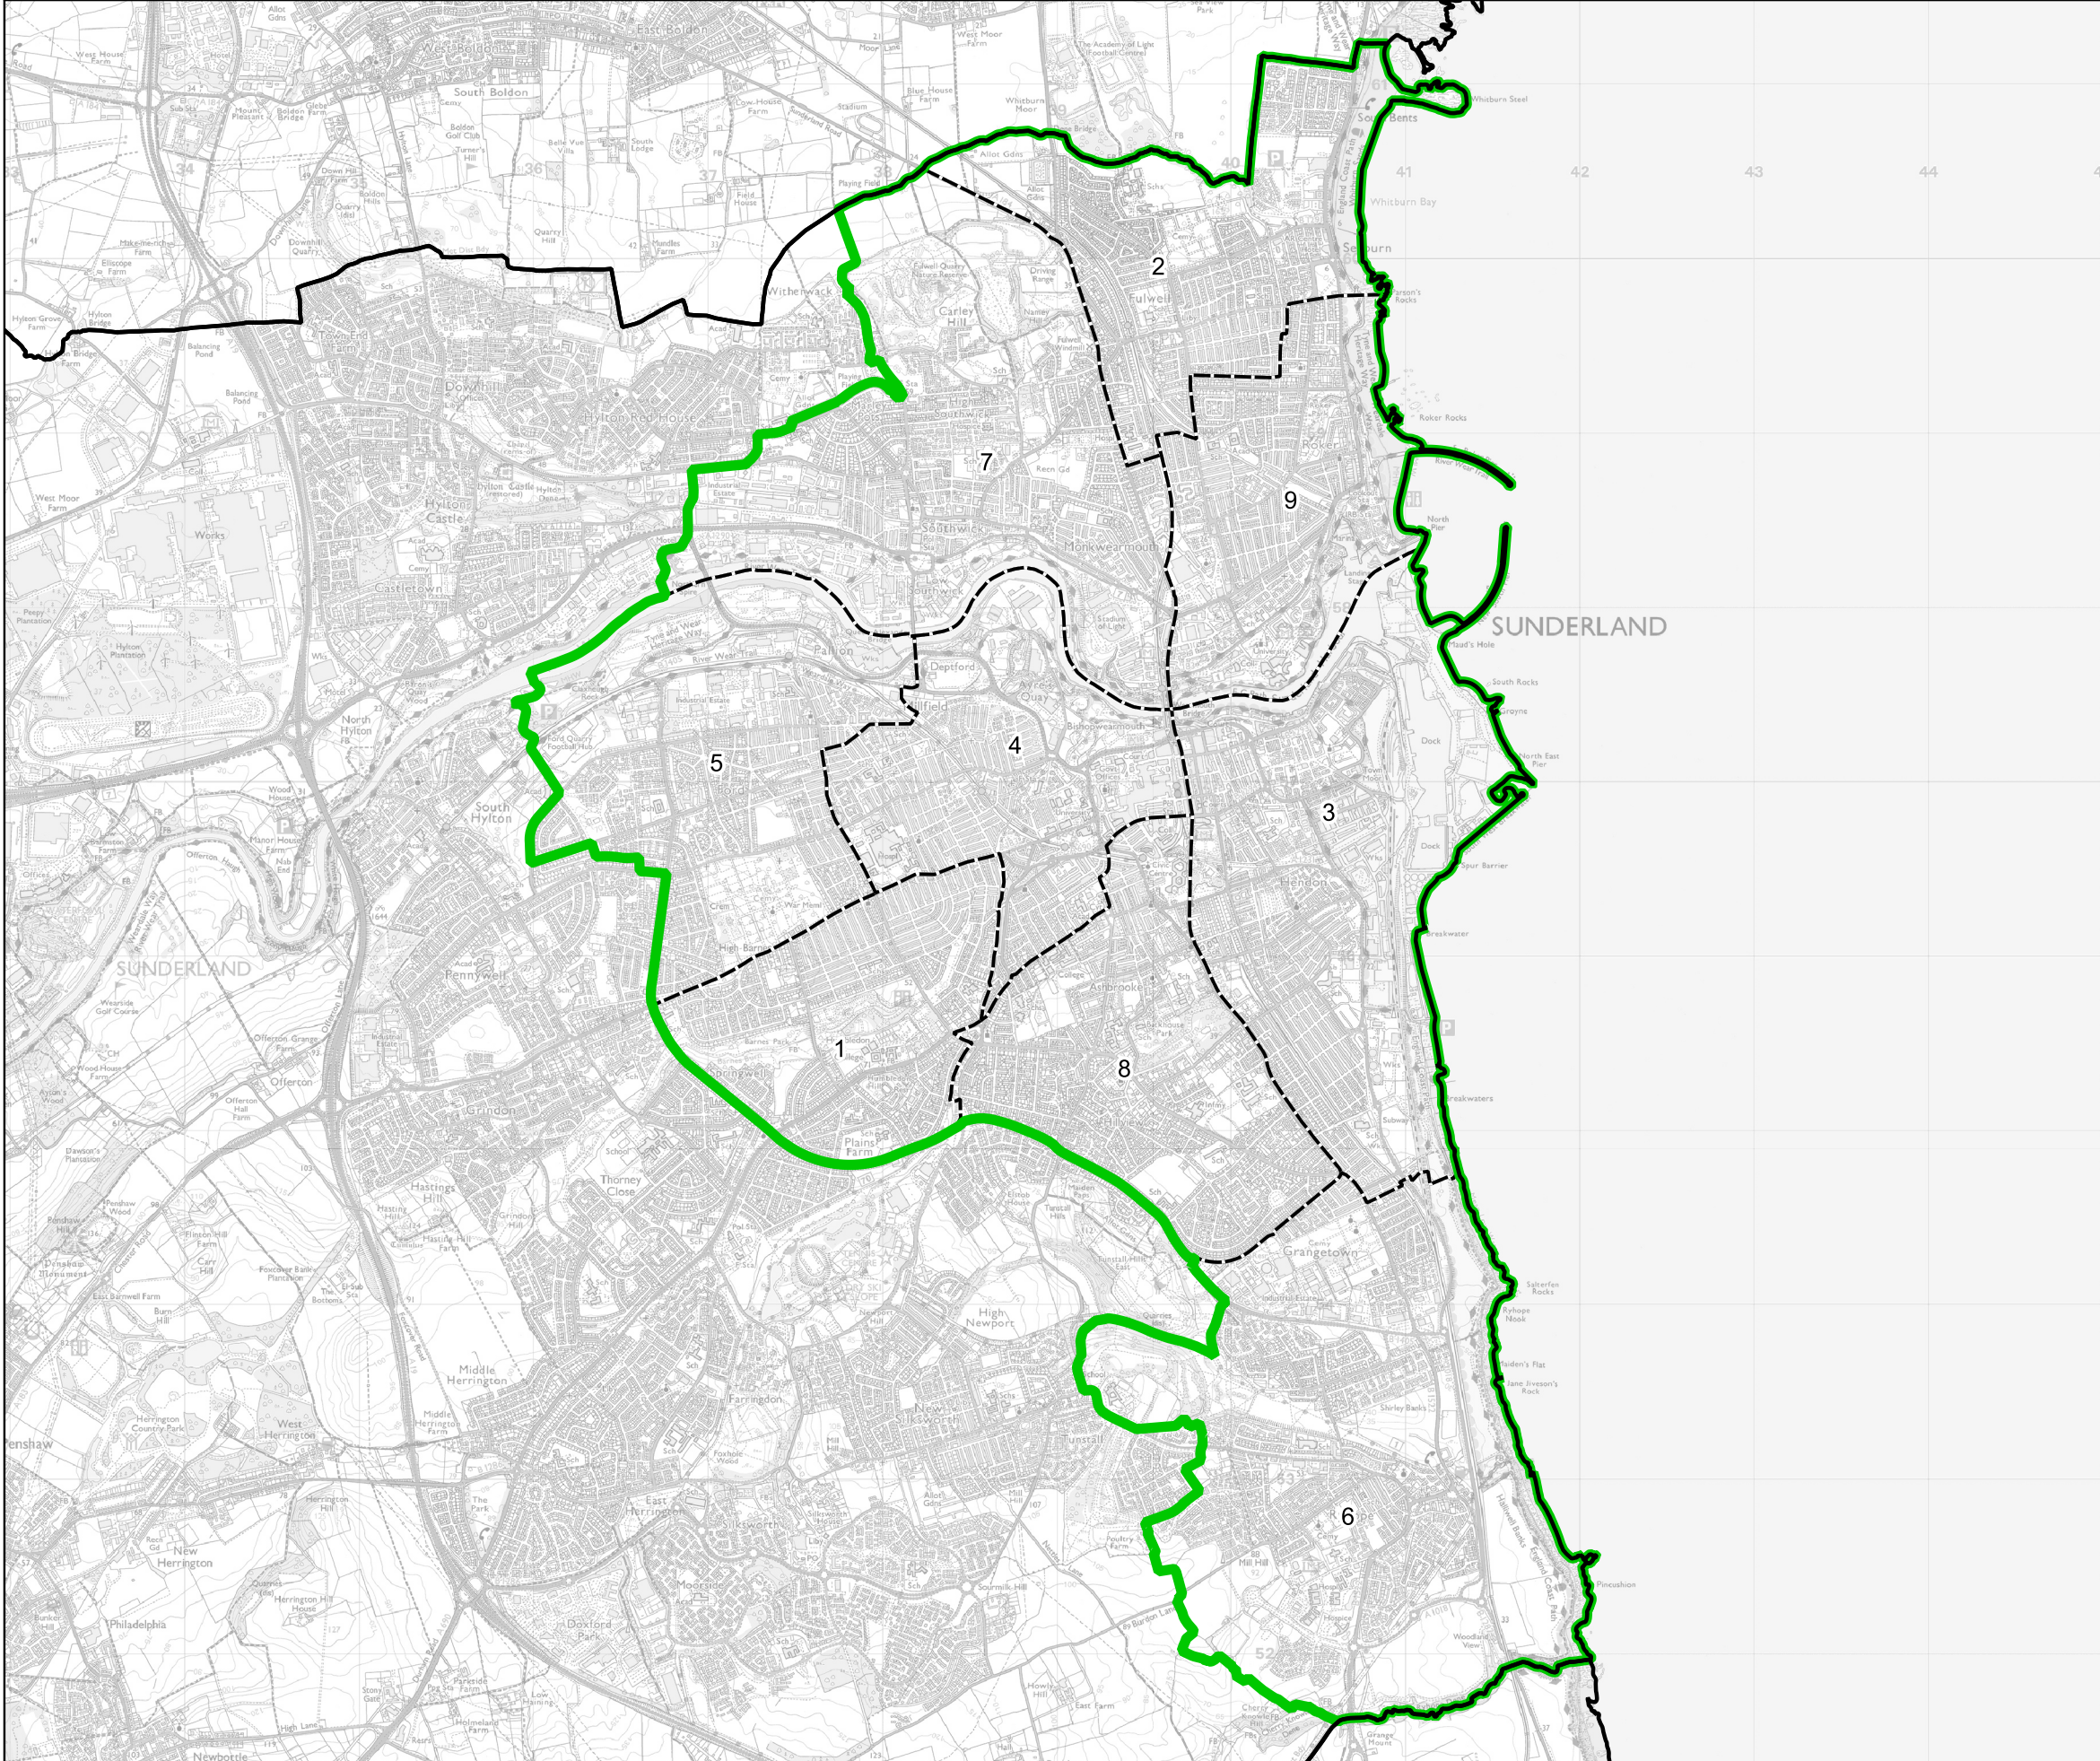

Boundary Commission for England - Final Recommendations for the North East Region

Sunderland Central Borough Constituency - Electorate 72,688

Wards:

- 1 Barnes
- 2 Fulwell
- 3 Hendon
- 4 Millfield
- 5 Pallion
- 6 Ryhope
- 7 Southwick
- 8 St. Michael's
- 9 St. Peter's

 Constituency

 Local Authorities

 Wards

0 0.5 1 km

© Crown copyright and database rights 2023 OS 100018289. You are permitted to use this data solely to enable you to respond to, or interact with, the organisation that provided you with the data. You are not permitted to copy, sub-licence, distribute or sell any of this data to third parties in any form. Third party rights to enforce the terms of this licence shall be reserved to OS.

Sunderland Central Borough Constituency