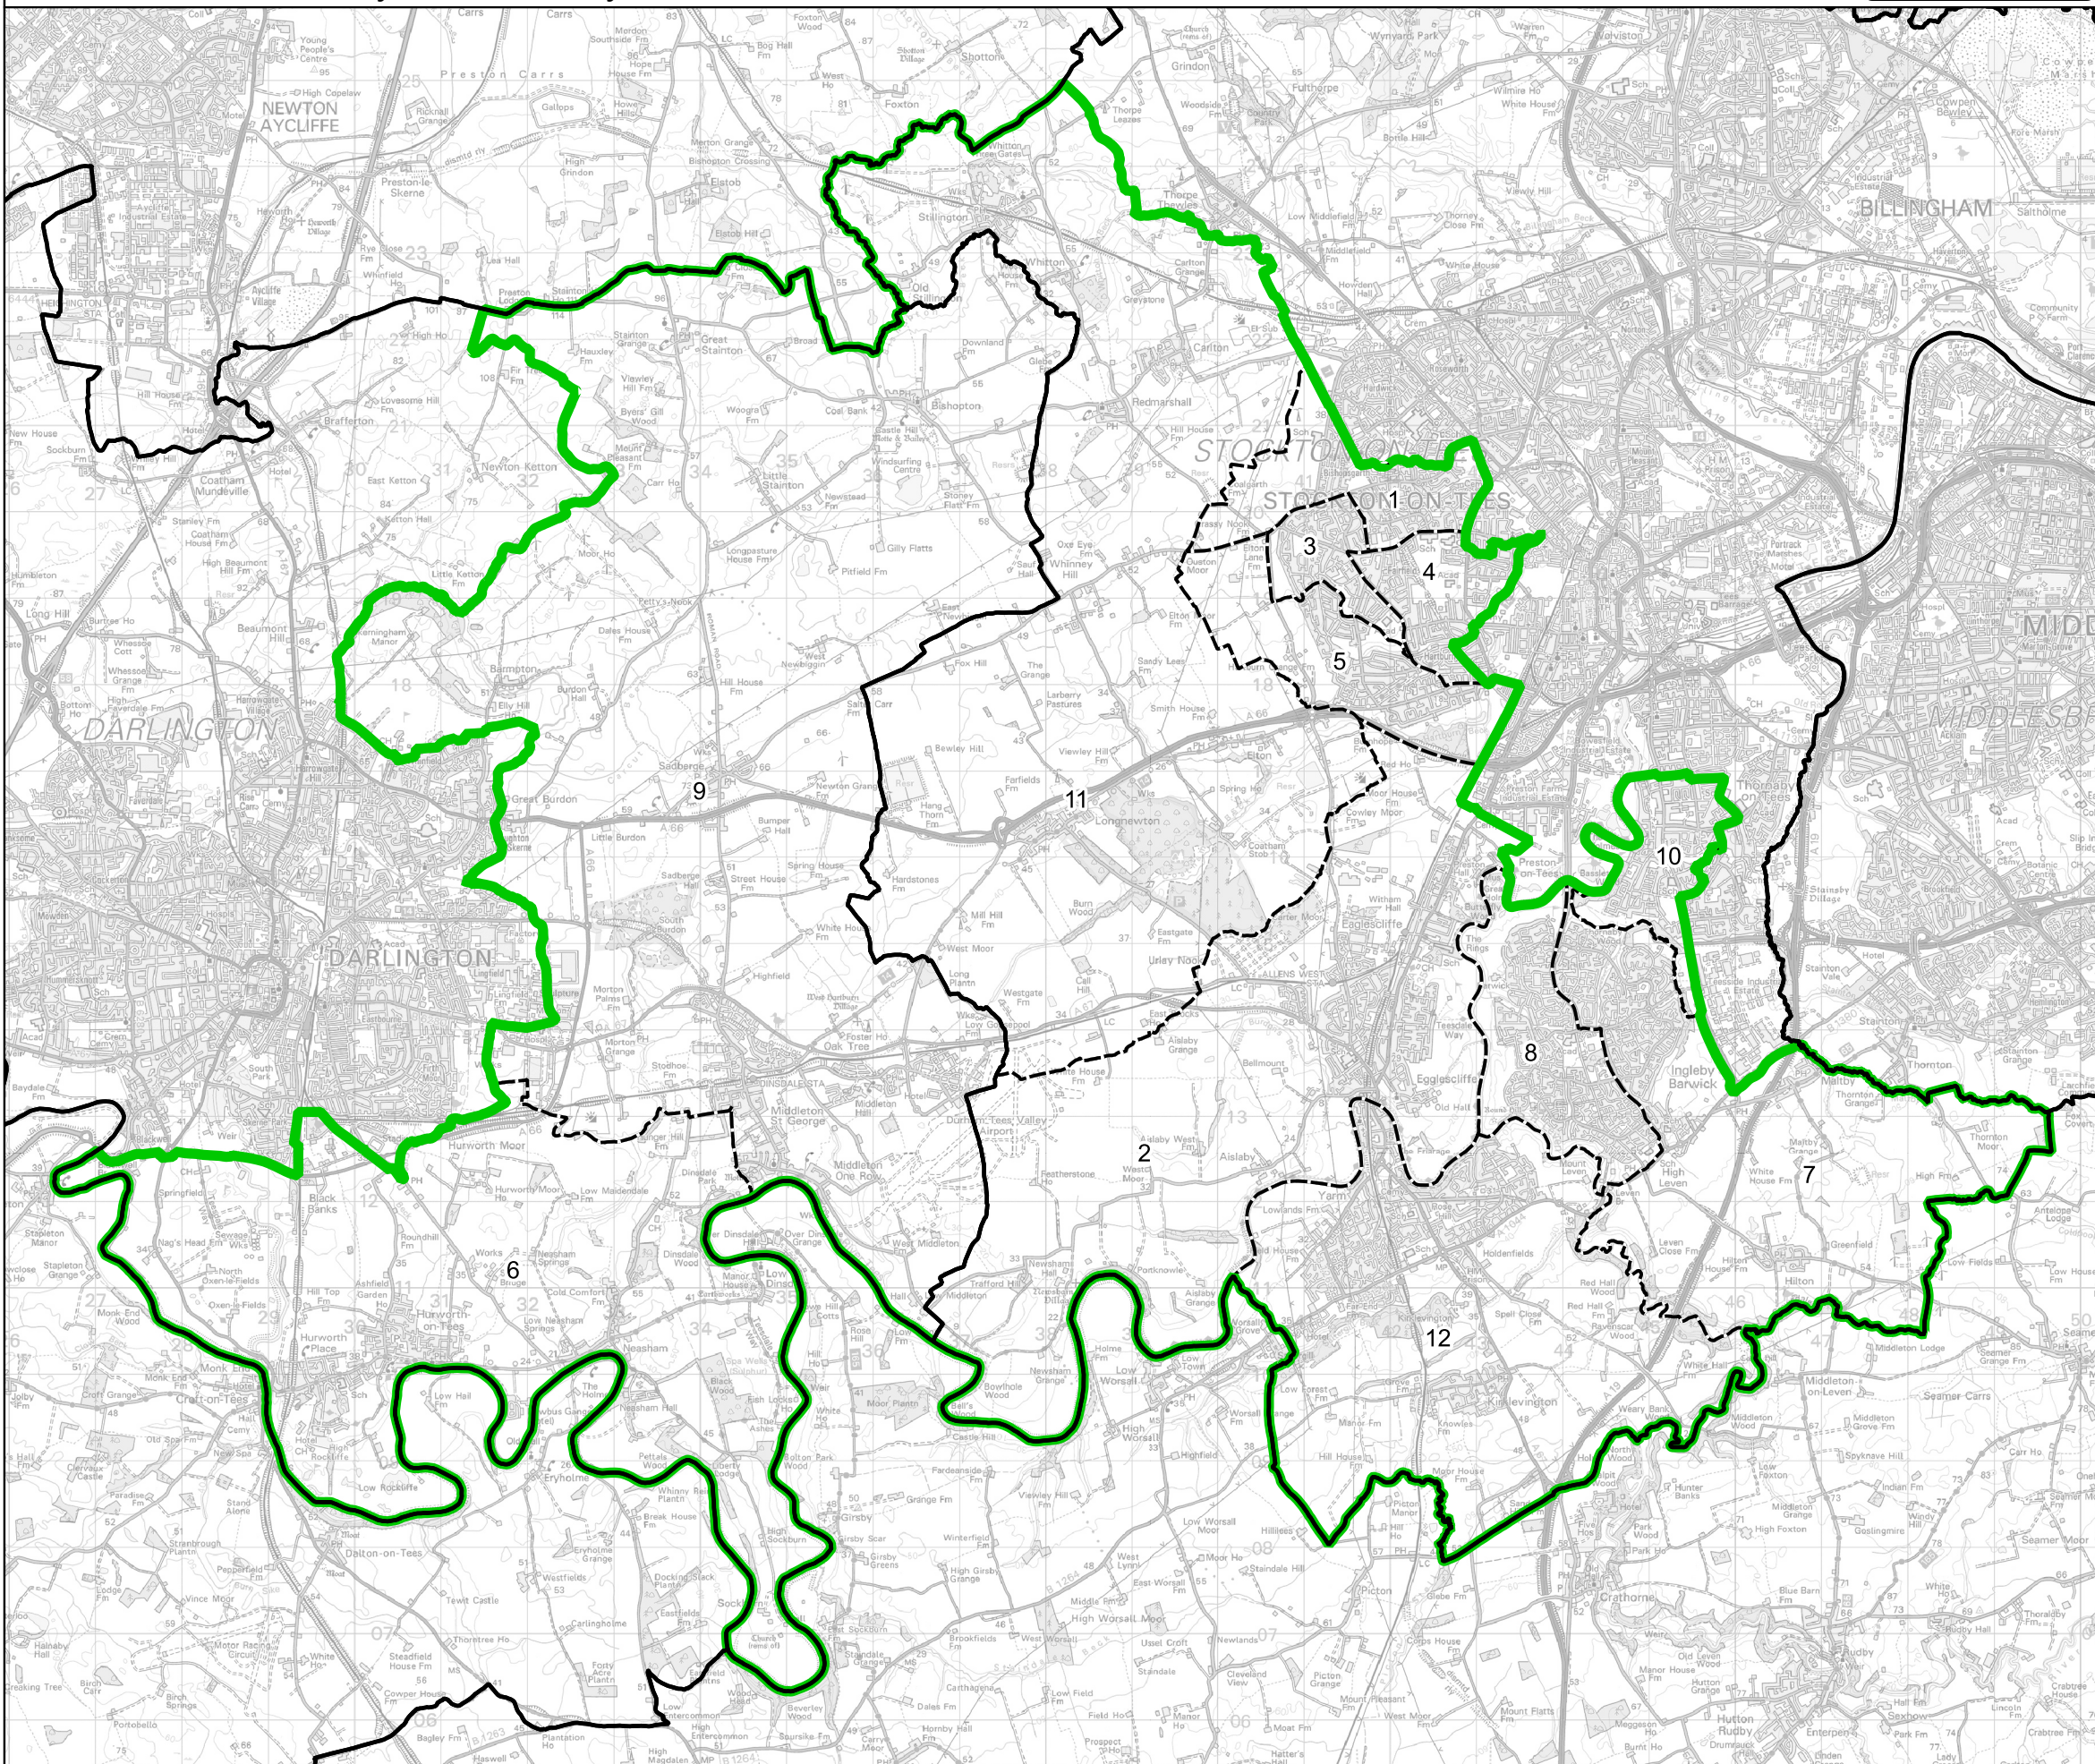

Boundary Commission for England - Final Recommendations for the North East Region

Stockton West County Constituency - Electorate 70,108

- Wards:
- 1 Bishopsgarth and Elm Tree
 - 2 Eaglescliffe
 - 3 Fairfield
 - 4 Grangefield
 - 5 Hartburn
 - 6 Hurworth
 - 7 Ingleby Barwick East
 - 8 Ingleby Barwick West
 - 9 Sadberge & Middleton St. George
 - 10 Village
 - 11 Western Parishes
 - 12 Yarm

 Constituency
 Local Authorities
 Wards

0 1 2 km 

© Crown copyright and database rights 2023 OS 100018289. You are permitted to use this data solely to enable you to respond to, or interact with, the organisation that provided you with the data. You are not permitted to copy, sub-licence, distribute or sell any of this data to third parties in any form. Third party rights to enforce the terms of this licence shall be reserved to OS.

Stockton West County Constituency