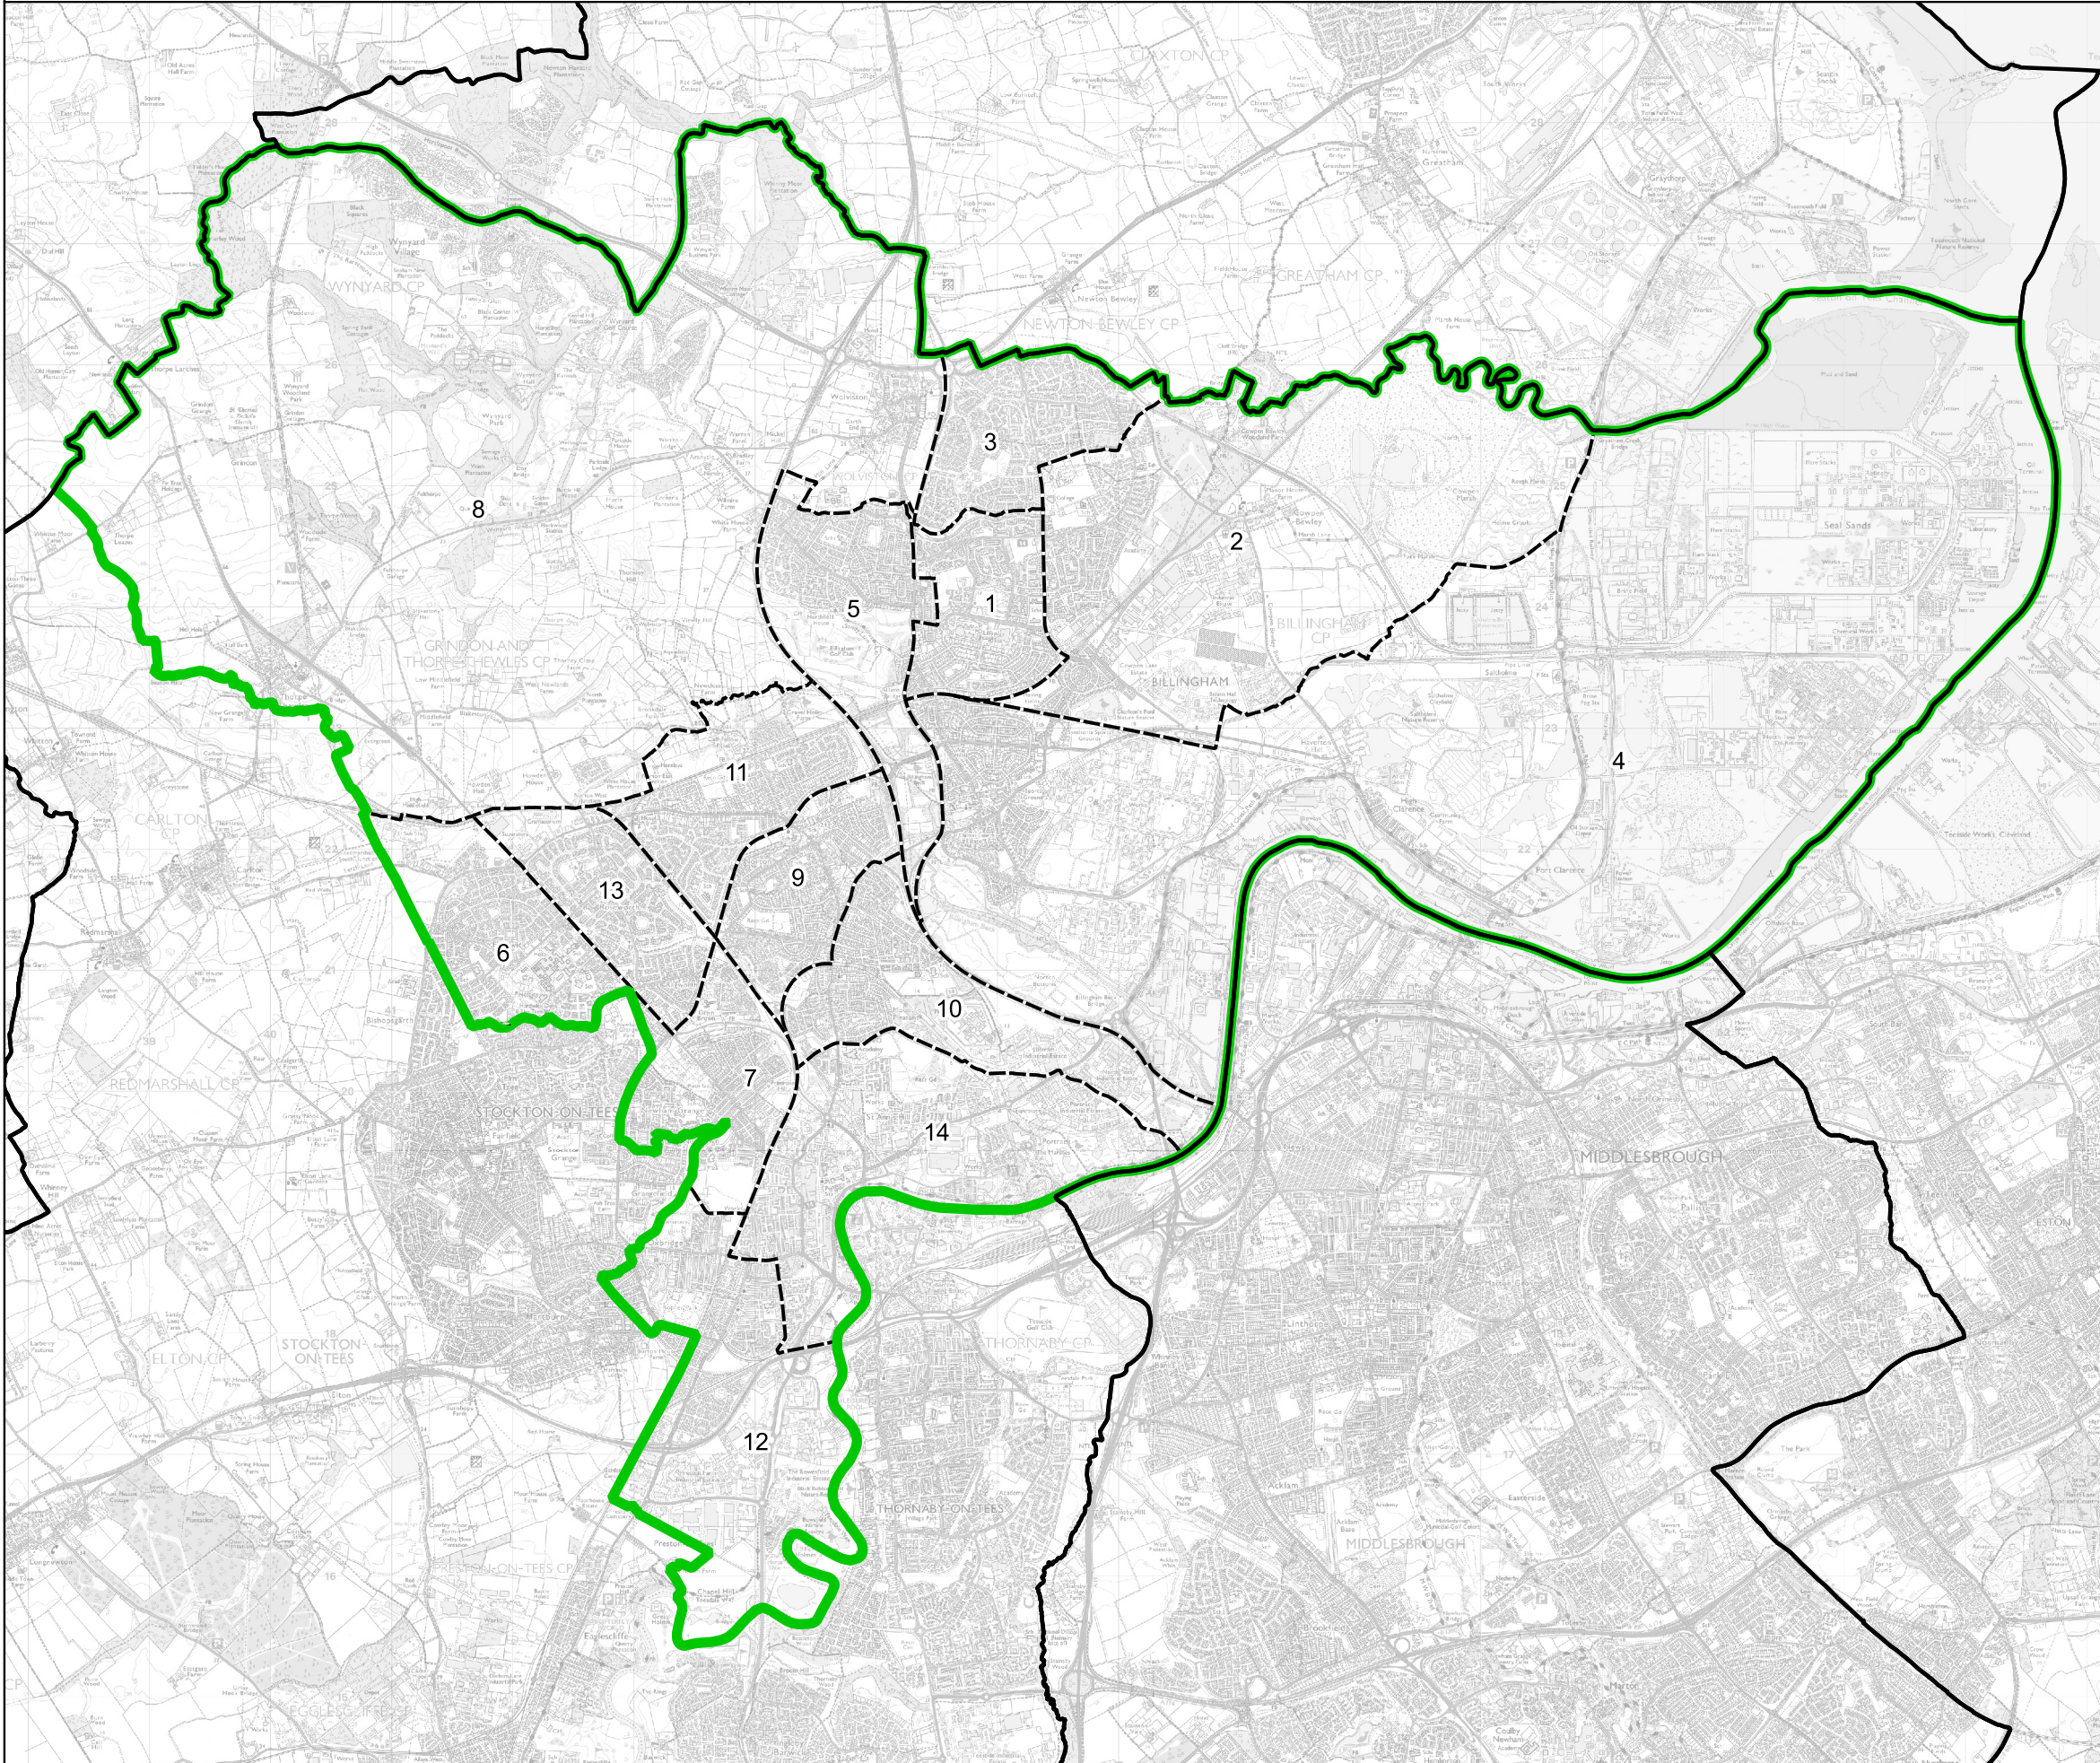

Boundary Commission for England - Final Recommendations for the North East Region

Stockton North County Constituency - Electorate 69,779

- Wards:
- 1 Billingham Central
 - 2 Billingham East
 - 3 Billingham North
 - 4 Billingham South
 - 5 Billingham West
 - 6 Hardwick and Salters Lane
 - 7 Newtown
 - 8 Northern Parishes
 - 9 Norton North
 - 10 Norton South
 - 11 Norton West
 - 12 Parkfield and Oxbridge
 - 13 Roseworth
 - 14 Stockton Town Centre

- Constituency
- Local Authorities
- Wards

0 0.8 1.6 km

© Crown copyright and database rights 2023 OS 100018289. You are permitted to use this data solely to enable you to respond to, or interact with, the organisation that provided you with the data. You are not permitted to copy, sub-licence, distribute or sell any of this data to third parties in any form. Third party rights to enforce the terms of this licence shall be reserved to OS.

Stockton North County Constituency