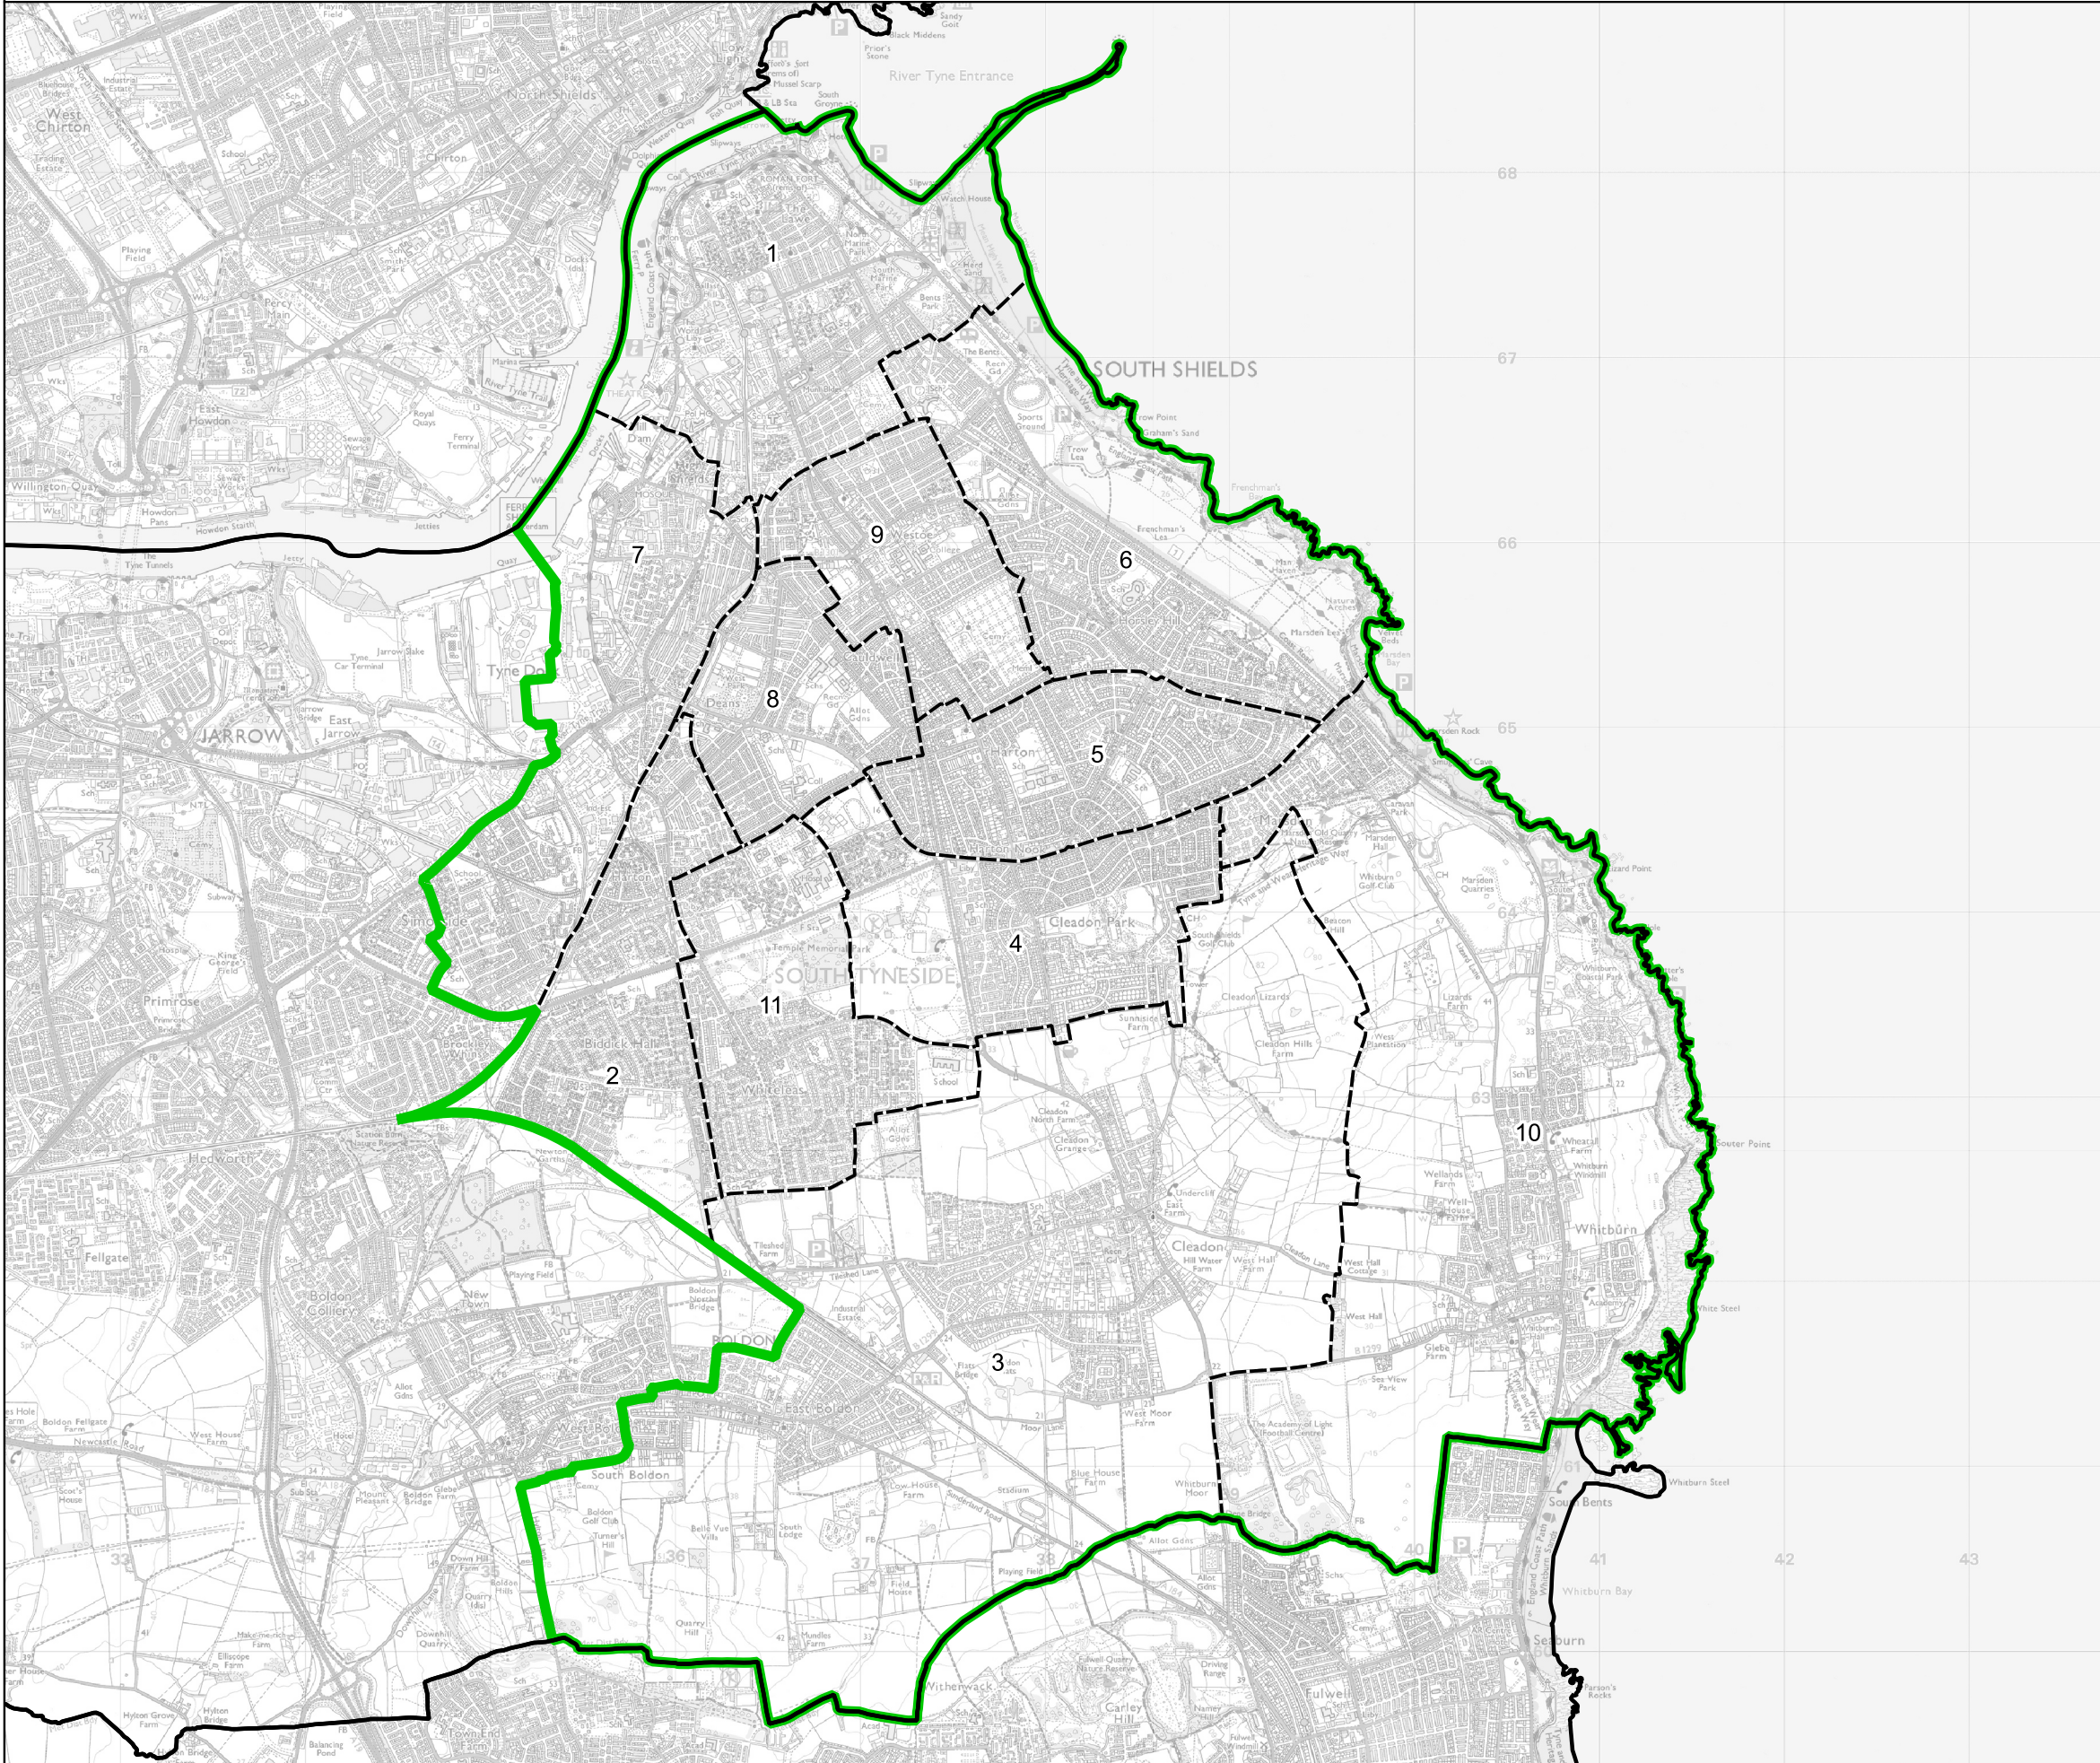

Boundary Commission for England - Final Recommendations for the North East Region

South Shields Borough Constituency - Electorate 69,725

- Wards:
- 1 Beacon and Bents
 - 2 Biddick and All Saints
 - 3 Cleadon and East Boldon
 - 4 Cleadon Park
 - 5 Harton
 - 6 Horsley Hill
 - 7 Simonside and Rekendyke
 - 8 West Park
 - 9 Westoe
 - 10 Whitburn and Marsden
 - 11 Whiteleas

- Constituency
- Local Authorities
- Wards

© Crown copyright and database rights 2023 OS 100018289. You are permitted to use this data solely to enable you to respond to, or interact with, the organisation that provided you with the data. You are not permitted to copy, sub-licence, distribute or sell any of this data to third parties in any form. Third party rights to enforce the terms of this licence shall be reserved to OS.

South Shields Borough Constituency