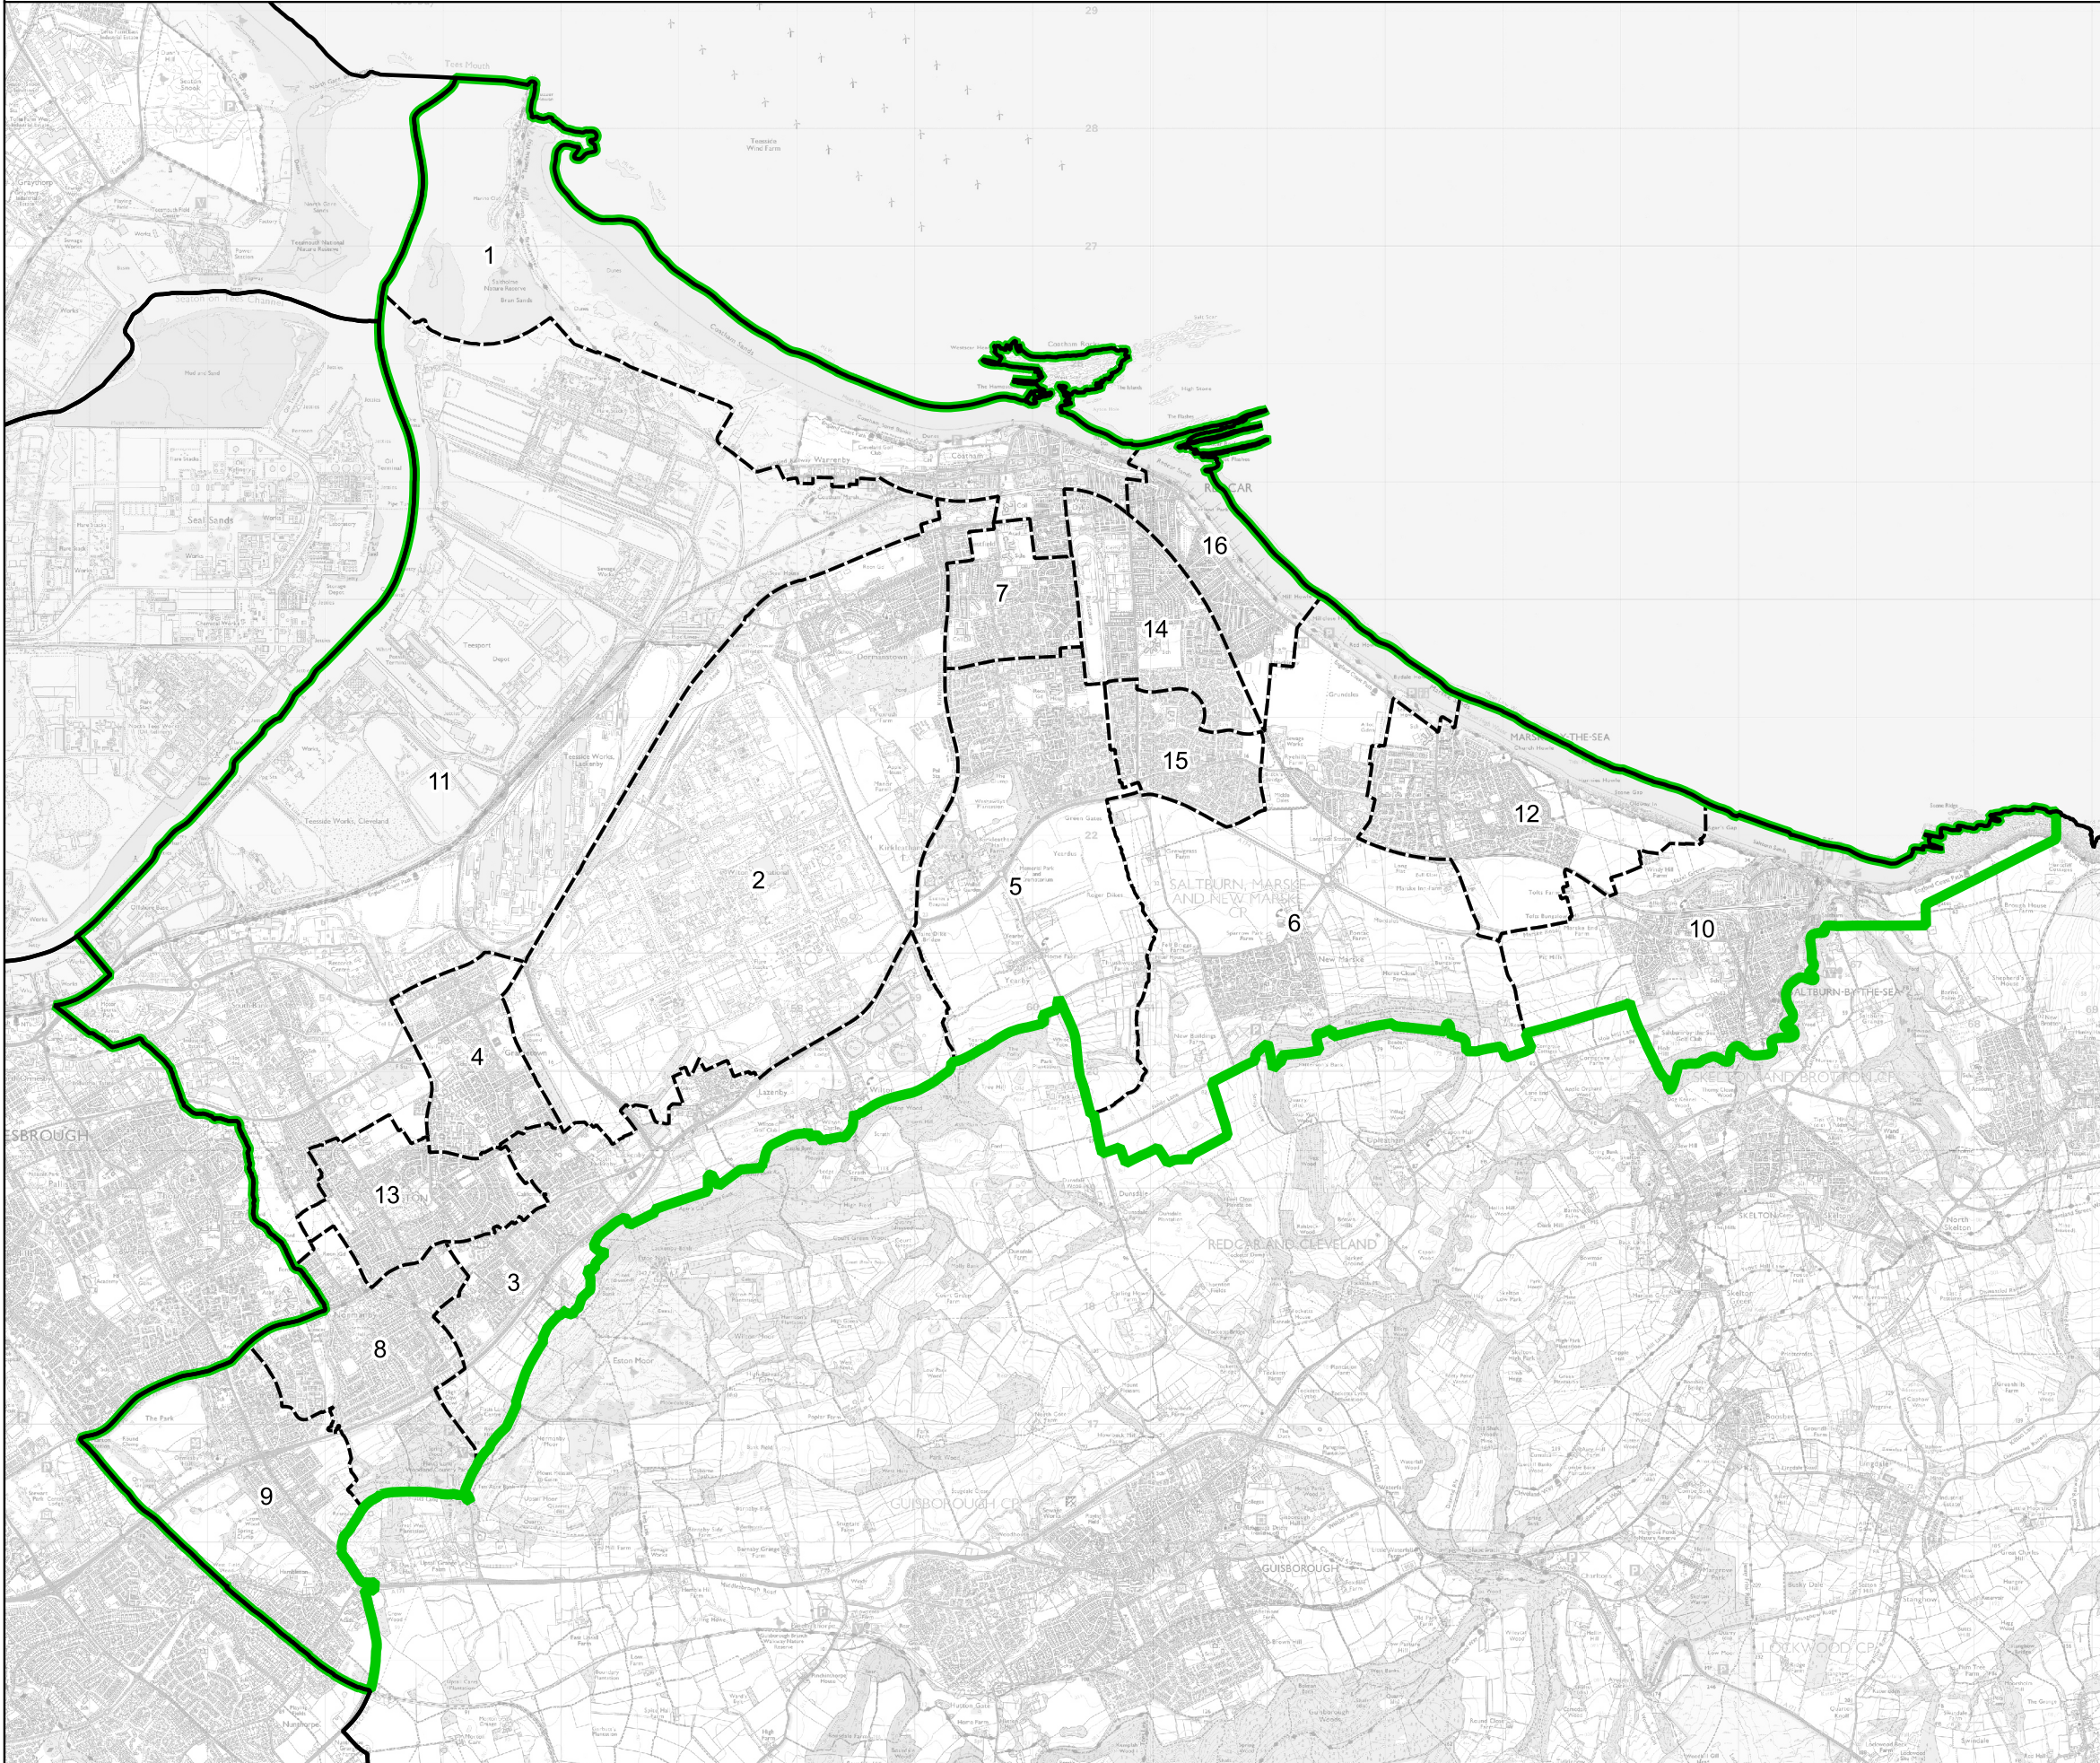

Boundary Commission for England - Final Recommendations for the North East Region

Redcar Borough Constituency - Electorate 71,331

Wards:

- 1 Coatham
- 2 Dormanstown
- 3 Eston
- 4 Grangetown
- 5 Kirkleatham
- 6 Longbeck
- 7 Newcomen
- 8 Normanby
- 9 Ormesby
- 10 Saltburn
- 11 South Bank
- 12 St. Germain's
- 13 Teesville
- 14 West Dyke
- 15 Wheatlands
- 16 Zetland

- Constituency
- Local Authorities
- Wards

0 0.8 1.6 km

© Crown copyright and database rights 2023 OS 100018289. You are permitted to use this data solely to enable you to respond to, or interact with, the organisation that provided you with the data. You are not permitted to copy, sub-licence, distribute or sell any of this data to third parties in any form. Third party rights to enforce the terms of this licence shall be reserved to OS.

Redcar Borough Constituency