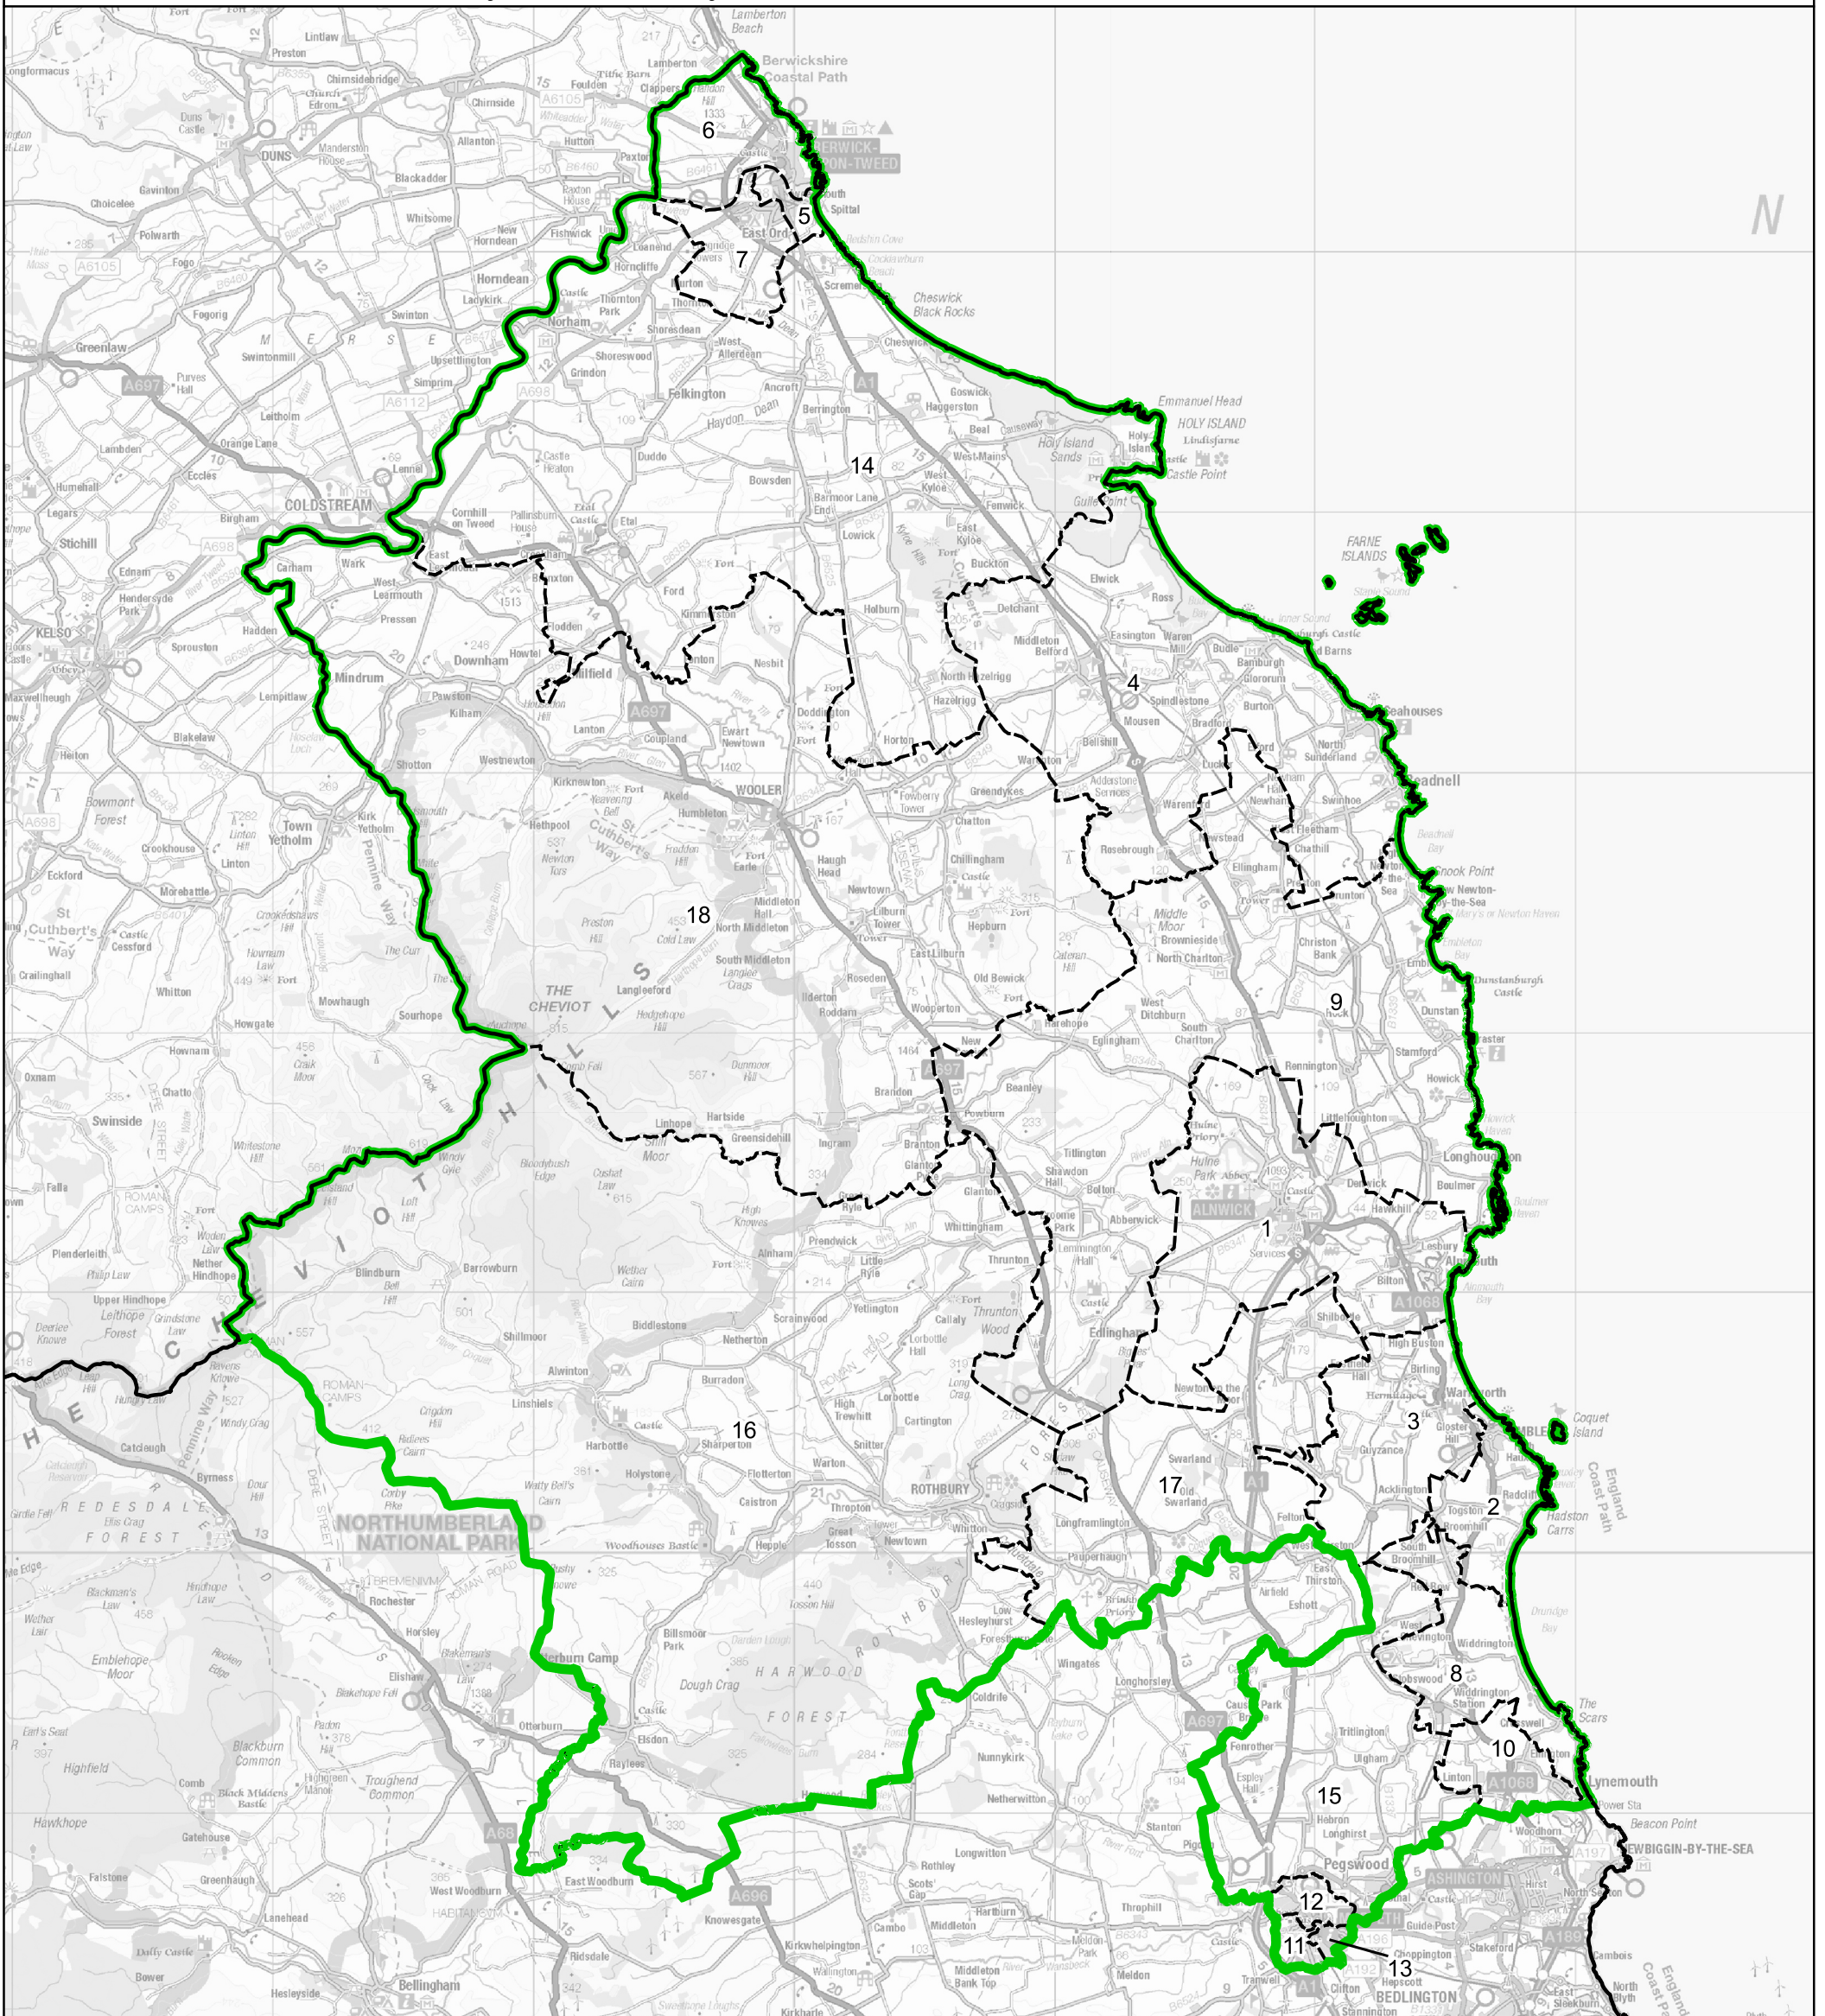

Boundary Commission for England - Final Recommendations for the North East Region
 North Northumberland County Constituency - Electorate 72,541

Wards:

- | | | |
|-----------------------------|----------------------------|---------------|
| 1 Alnwick | 8 Druridge Bay | 15 Pegswood |
| 2 Amble | 9 Longhoughton | 16 Rothbury |
| 3 Amble West with Warkworth | 10 Lynemouth | 17 Shilbottle |
| 4 Bamburgh | 11 Morpeth Kirkhill | 18 Wooler |
| 5 Berwick East | 12 Morpeth North | |
| 6 Berwick North | 13 Morpeth Stobhill | |
| 7 Berwick West with Ord | 14 Norham and Islandshires | |

- Constituency
- Local Authorities
- Wards

© Crown copyright and database rights 2023 OS 100018289. You are permitted to use this data solely to enable you to respond to, or interact with, the organisation that provided you with the data. You are not permitted to copy, sub-licence, distribute or sell any of this data to third parties in any form. Third party rights to enforce the terms of this licence shall be reserved to OS.

North Northumberland County Constituency