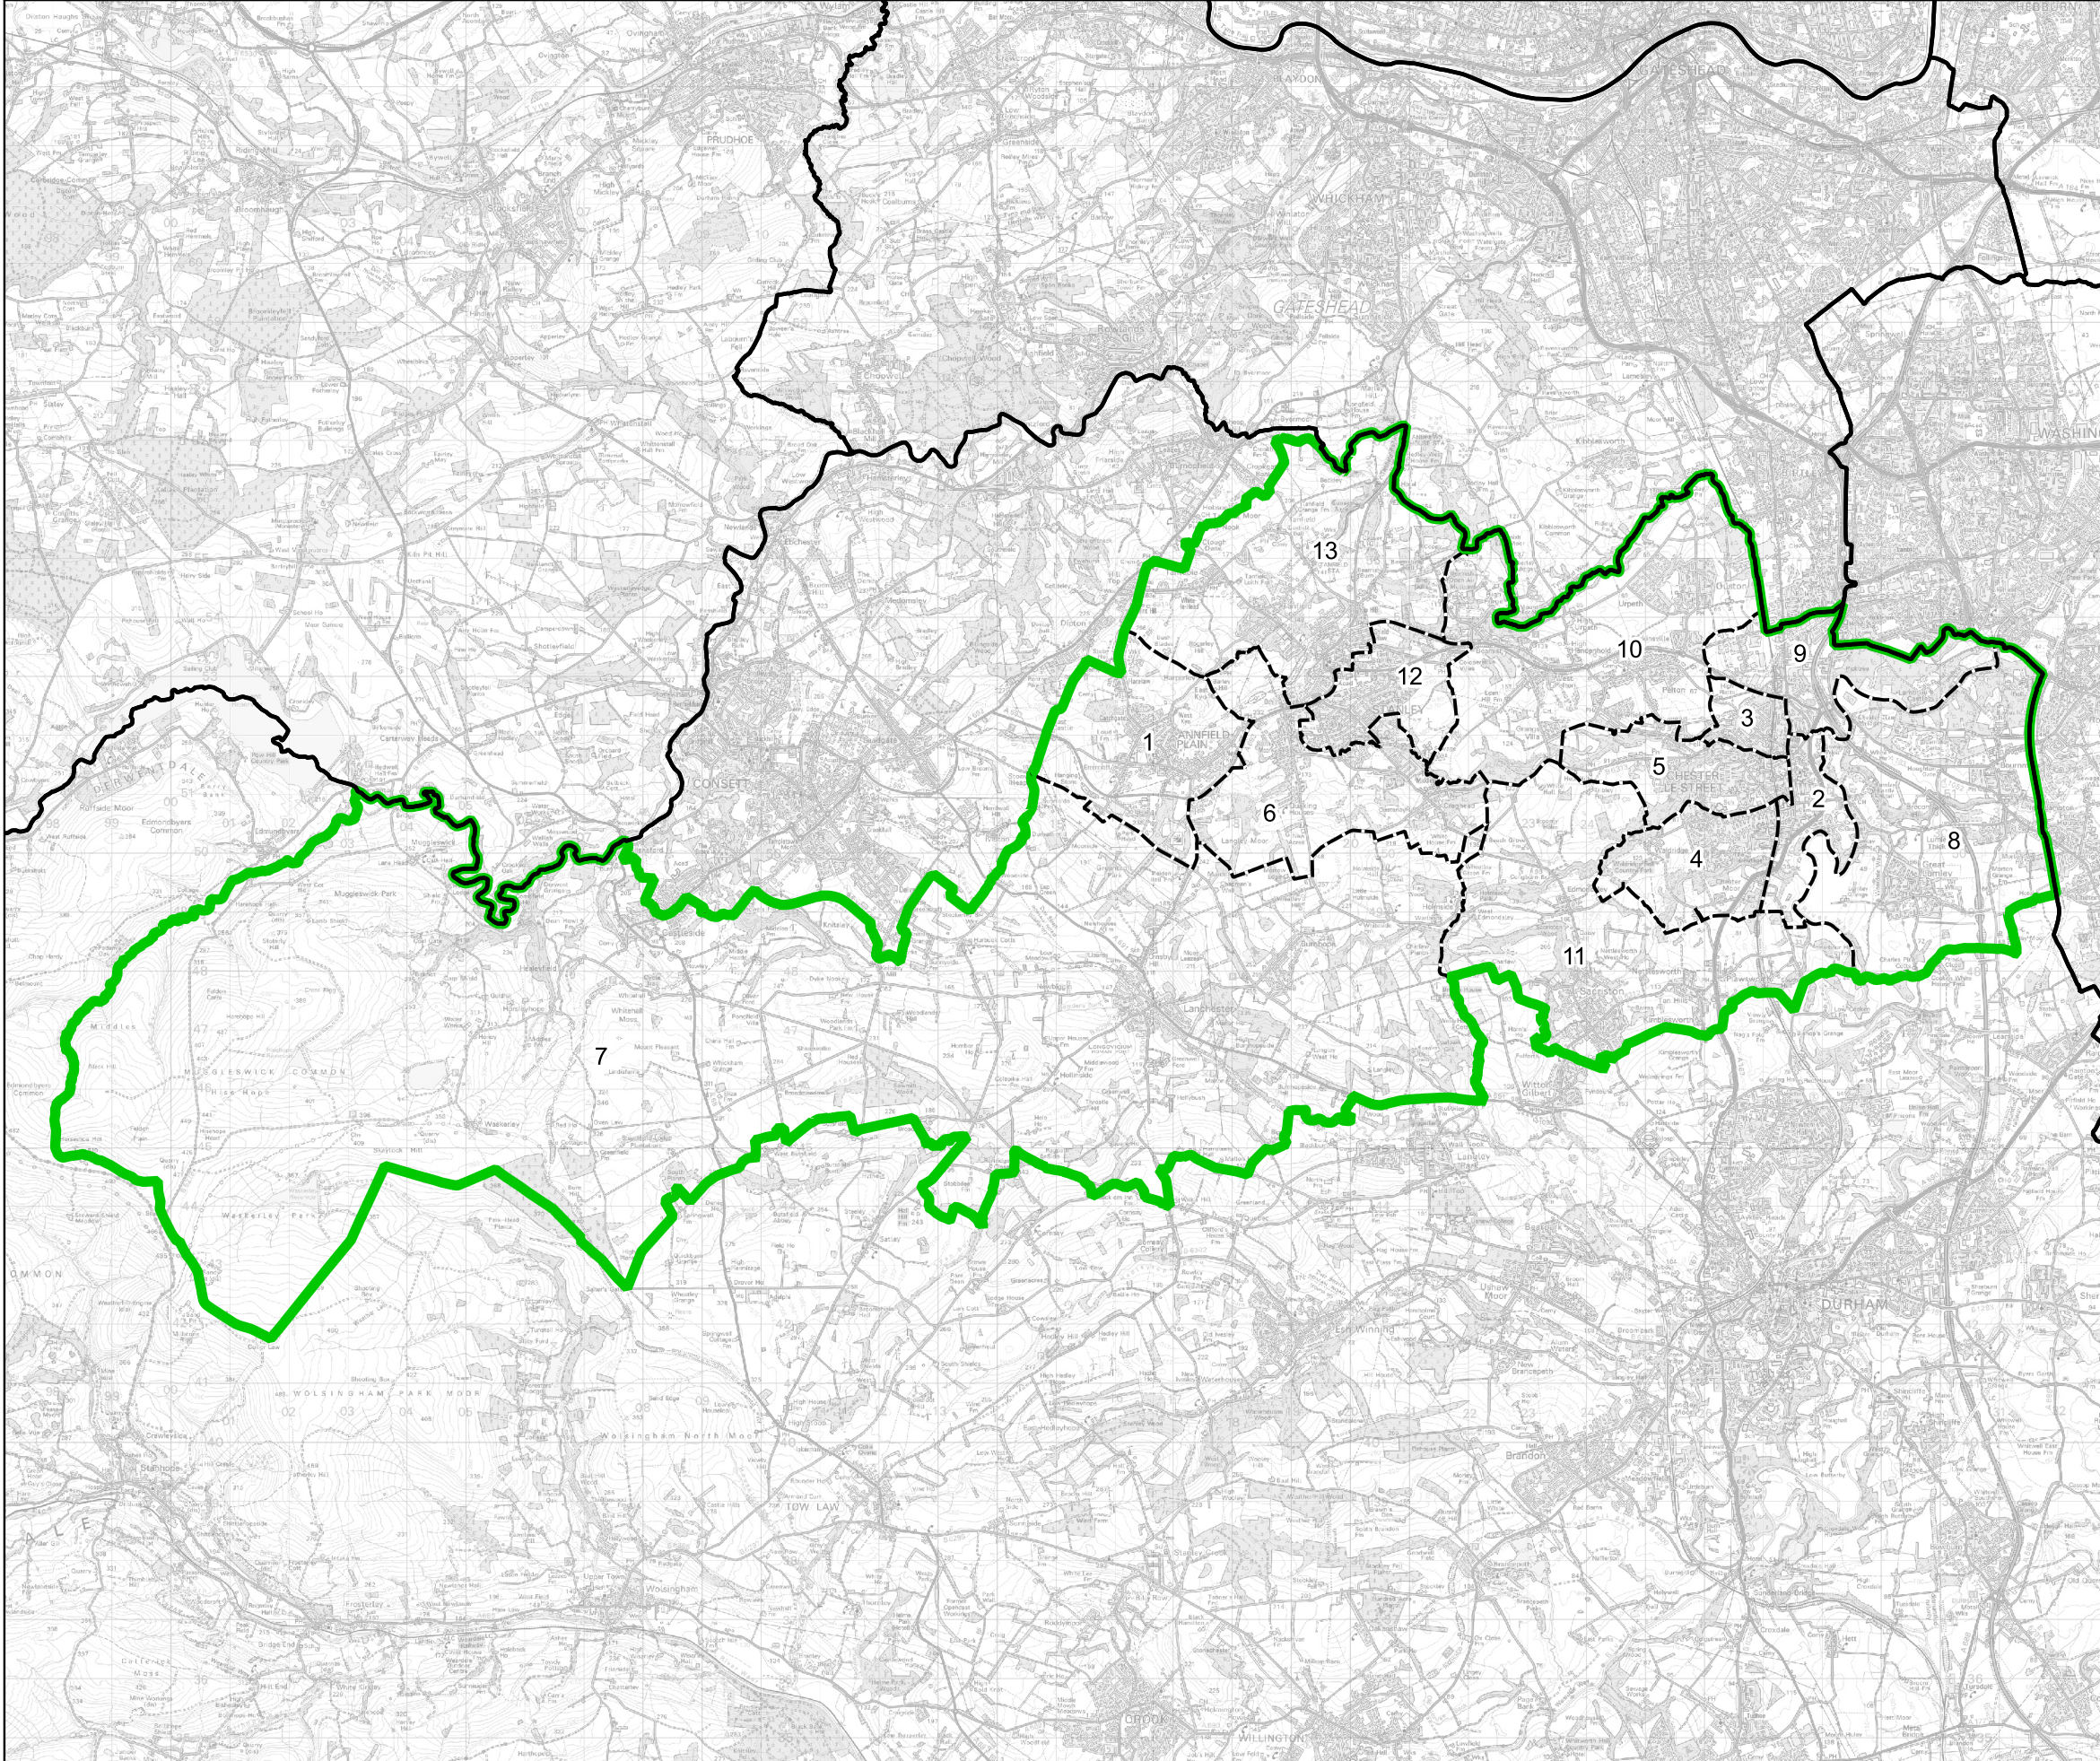

Boundary Commission for England - Final Recommendations for the North East Region

North Durham County Constituency - Electorate 73,079

Wards:

- 1 Annfield Plain
- 2 Chester-le-Street East
- 3 Chester-le-Street North
- 4 Chester-le-Street South
- 5 Chester-le-Street West Central
- 6 Craghead and South Moor
- 7 Lanchester
- 8 Lumley
- 9 North Lodge
- 10 Pelton
- 11 Sacriston
- 12 Stanley
- 13 Tanfield

- Constituency
- Local Authorities
- Wards

© Crown copyright and database rights 2023 OS 100018289. You are permitted to use this data solely to enable you to respond to, or interact with, the organisation that provided you with the data. You are not permitted to copy, sub-licence, distribute or sell any of this data to third parties in any form. Third party rights to enforce the terms of this licence shall be reserved to OS.

North Durham County Constituency