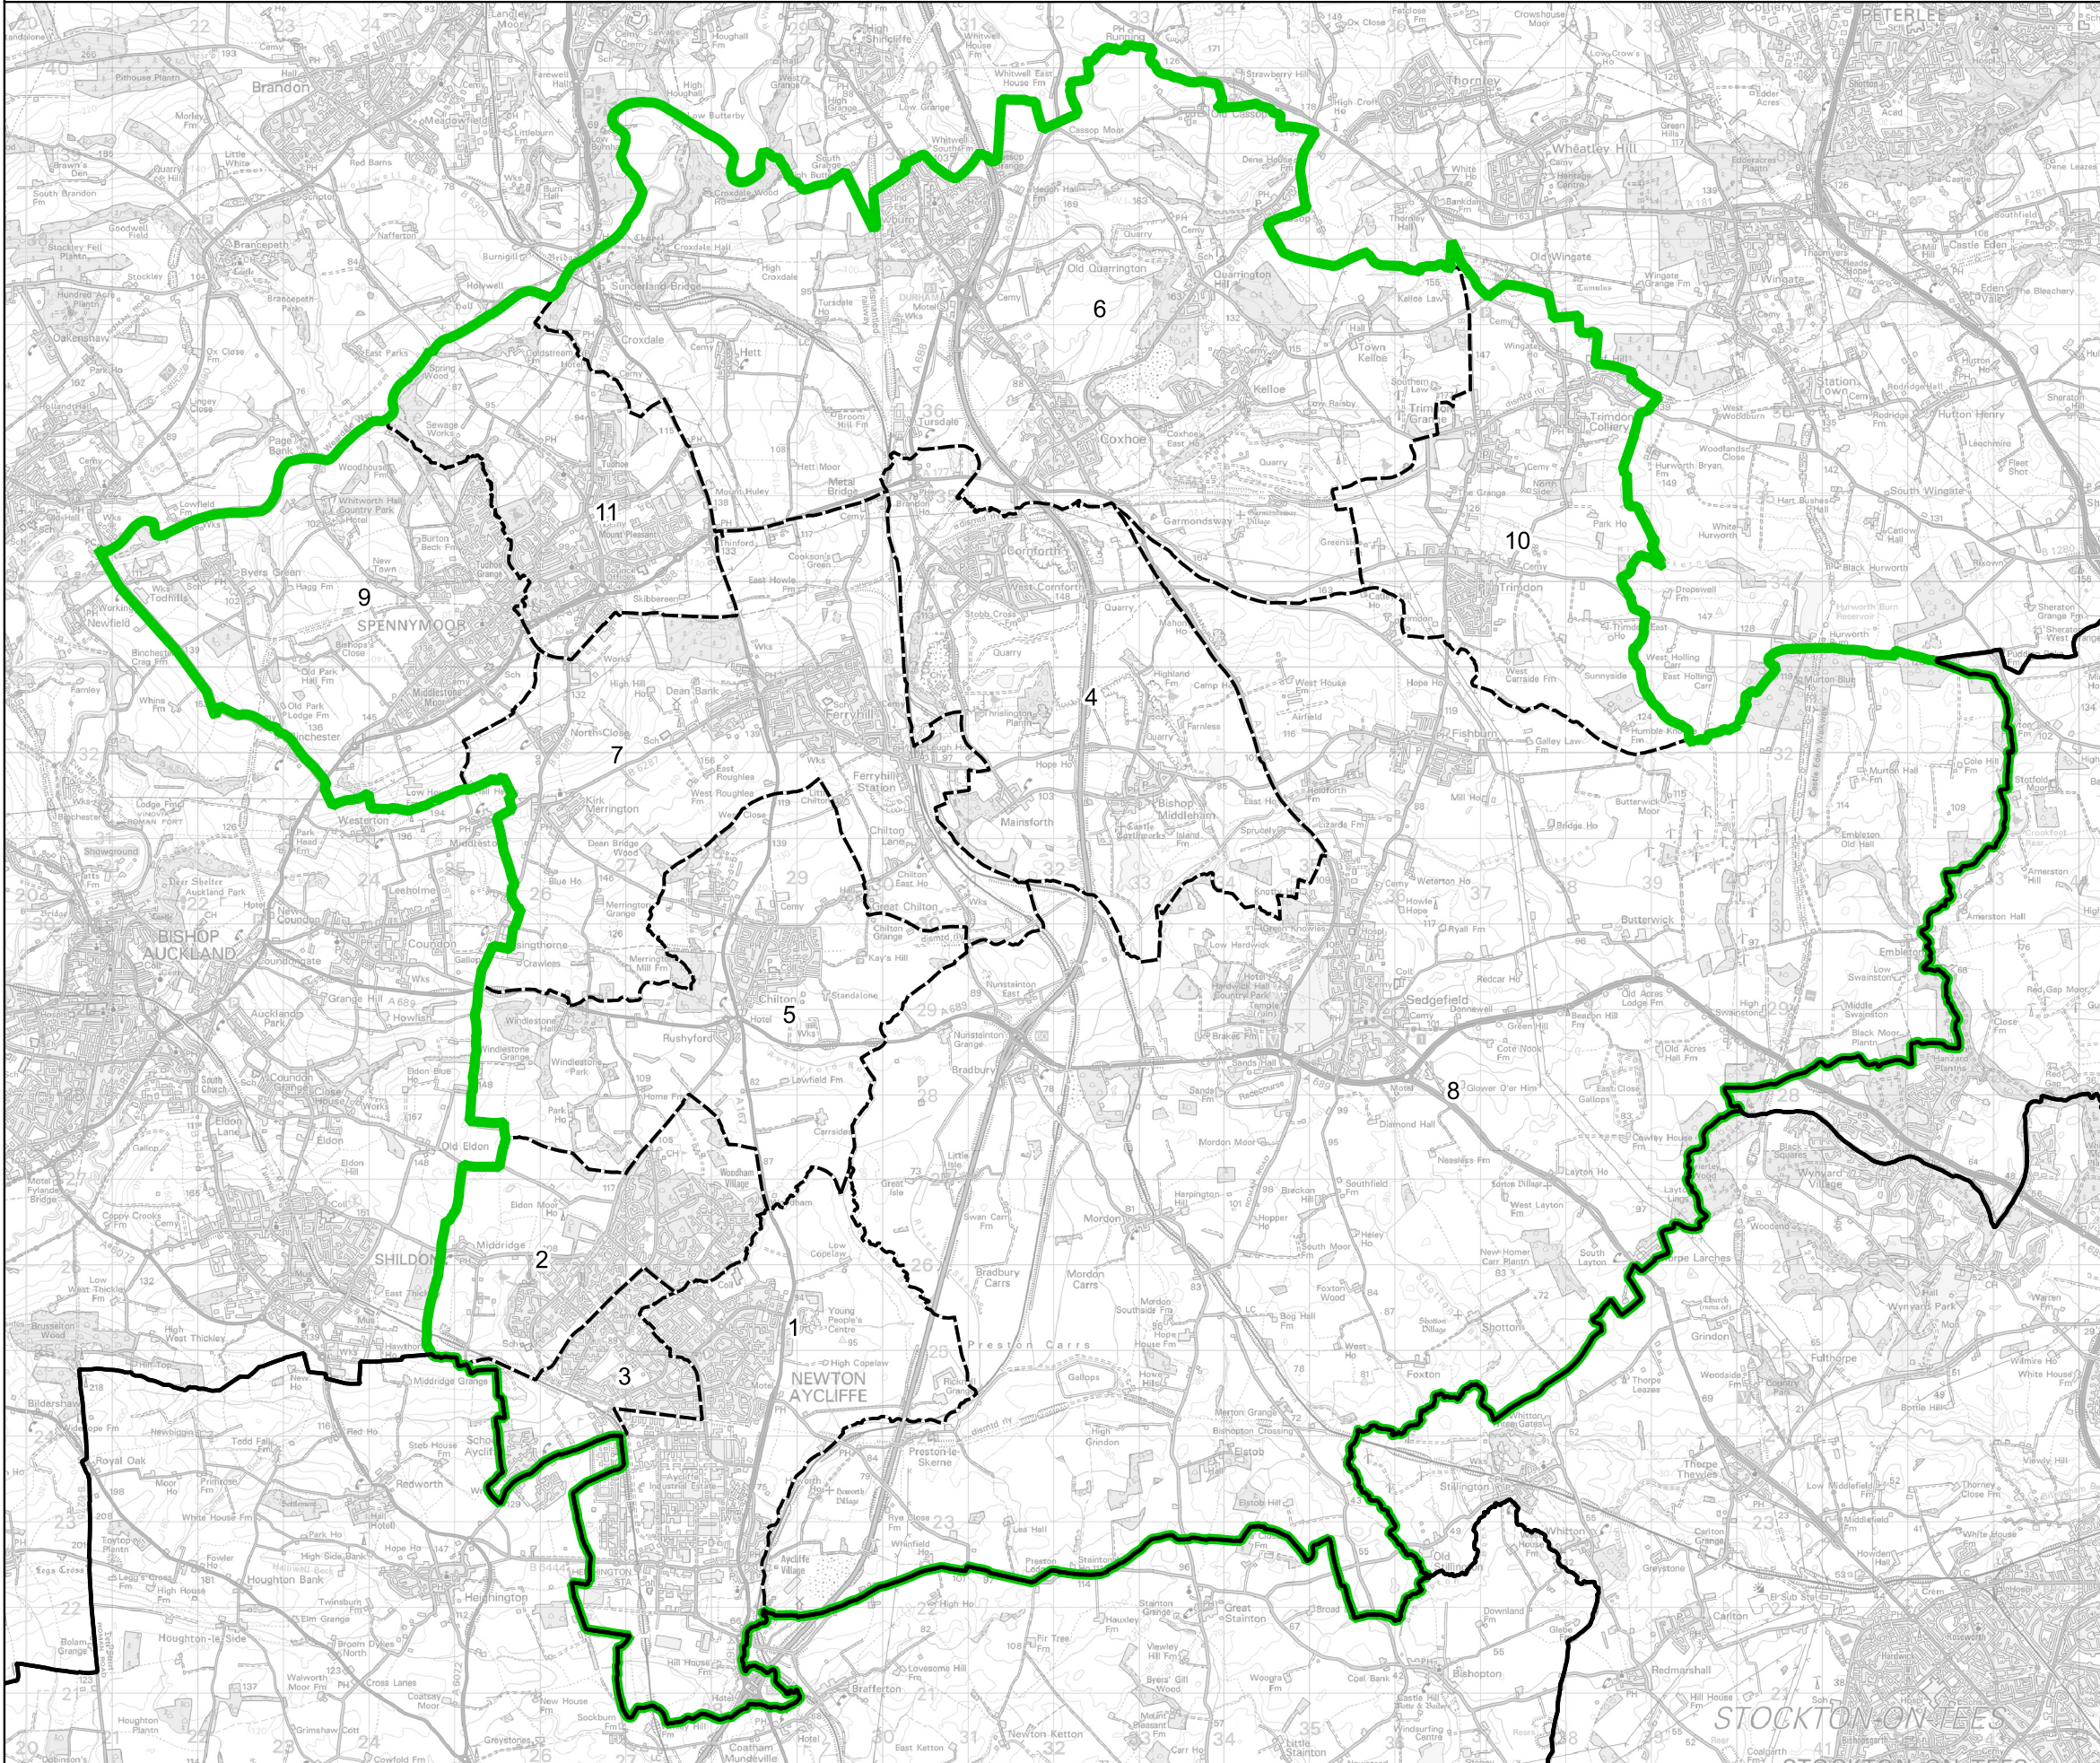

Boundary Commission for England - Final Recommendations for the North East Region

Newton Aycliffe and Spennymoor County Constituency - Electorate 71,299

- Wards:
- 1 Aycliffe East
 - 2 Aycliffe North and Middridge
 - 3 Aycliffe West
 - 4 Bishop Middleham and Cornforth
 - 5 Chilton
 - 6 Coxhoe
 - 7 Ferryhill
 - 8 Sedgefield
 - 9 Spennymoor
 - 10 Trimdon and Thornley (Part)
 - 11 Tudhoe

- Constituency
- Local Authorities
- Wards

© Crown copyright and database rights 2023 OS 100018289. You are permitted to use this data solely to enable you to respond to, or interact with, the organisation that provided you with the data. You are not permitted to copy, sub-licence, distribute or sell any of this data to third parties in any form. Third party rights to enforce the terms of this licence shall be reserved to OS.

Newton Aycliffe and Spennymoor County Constituency