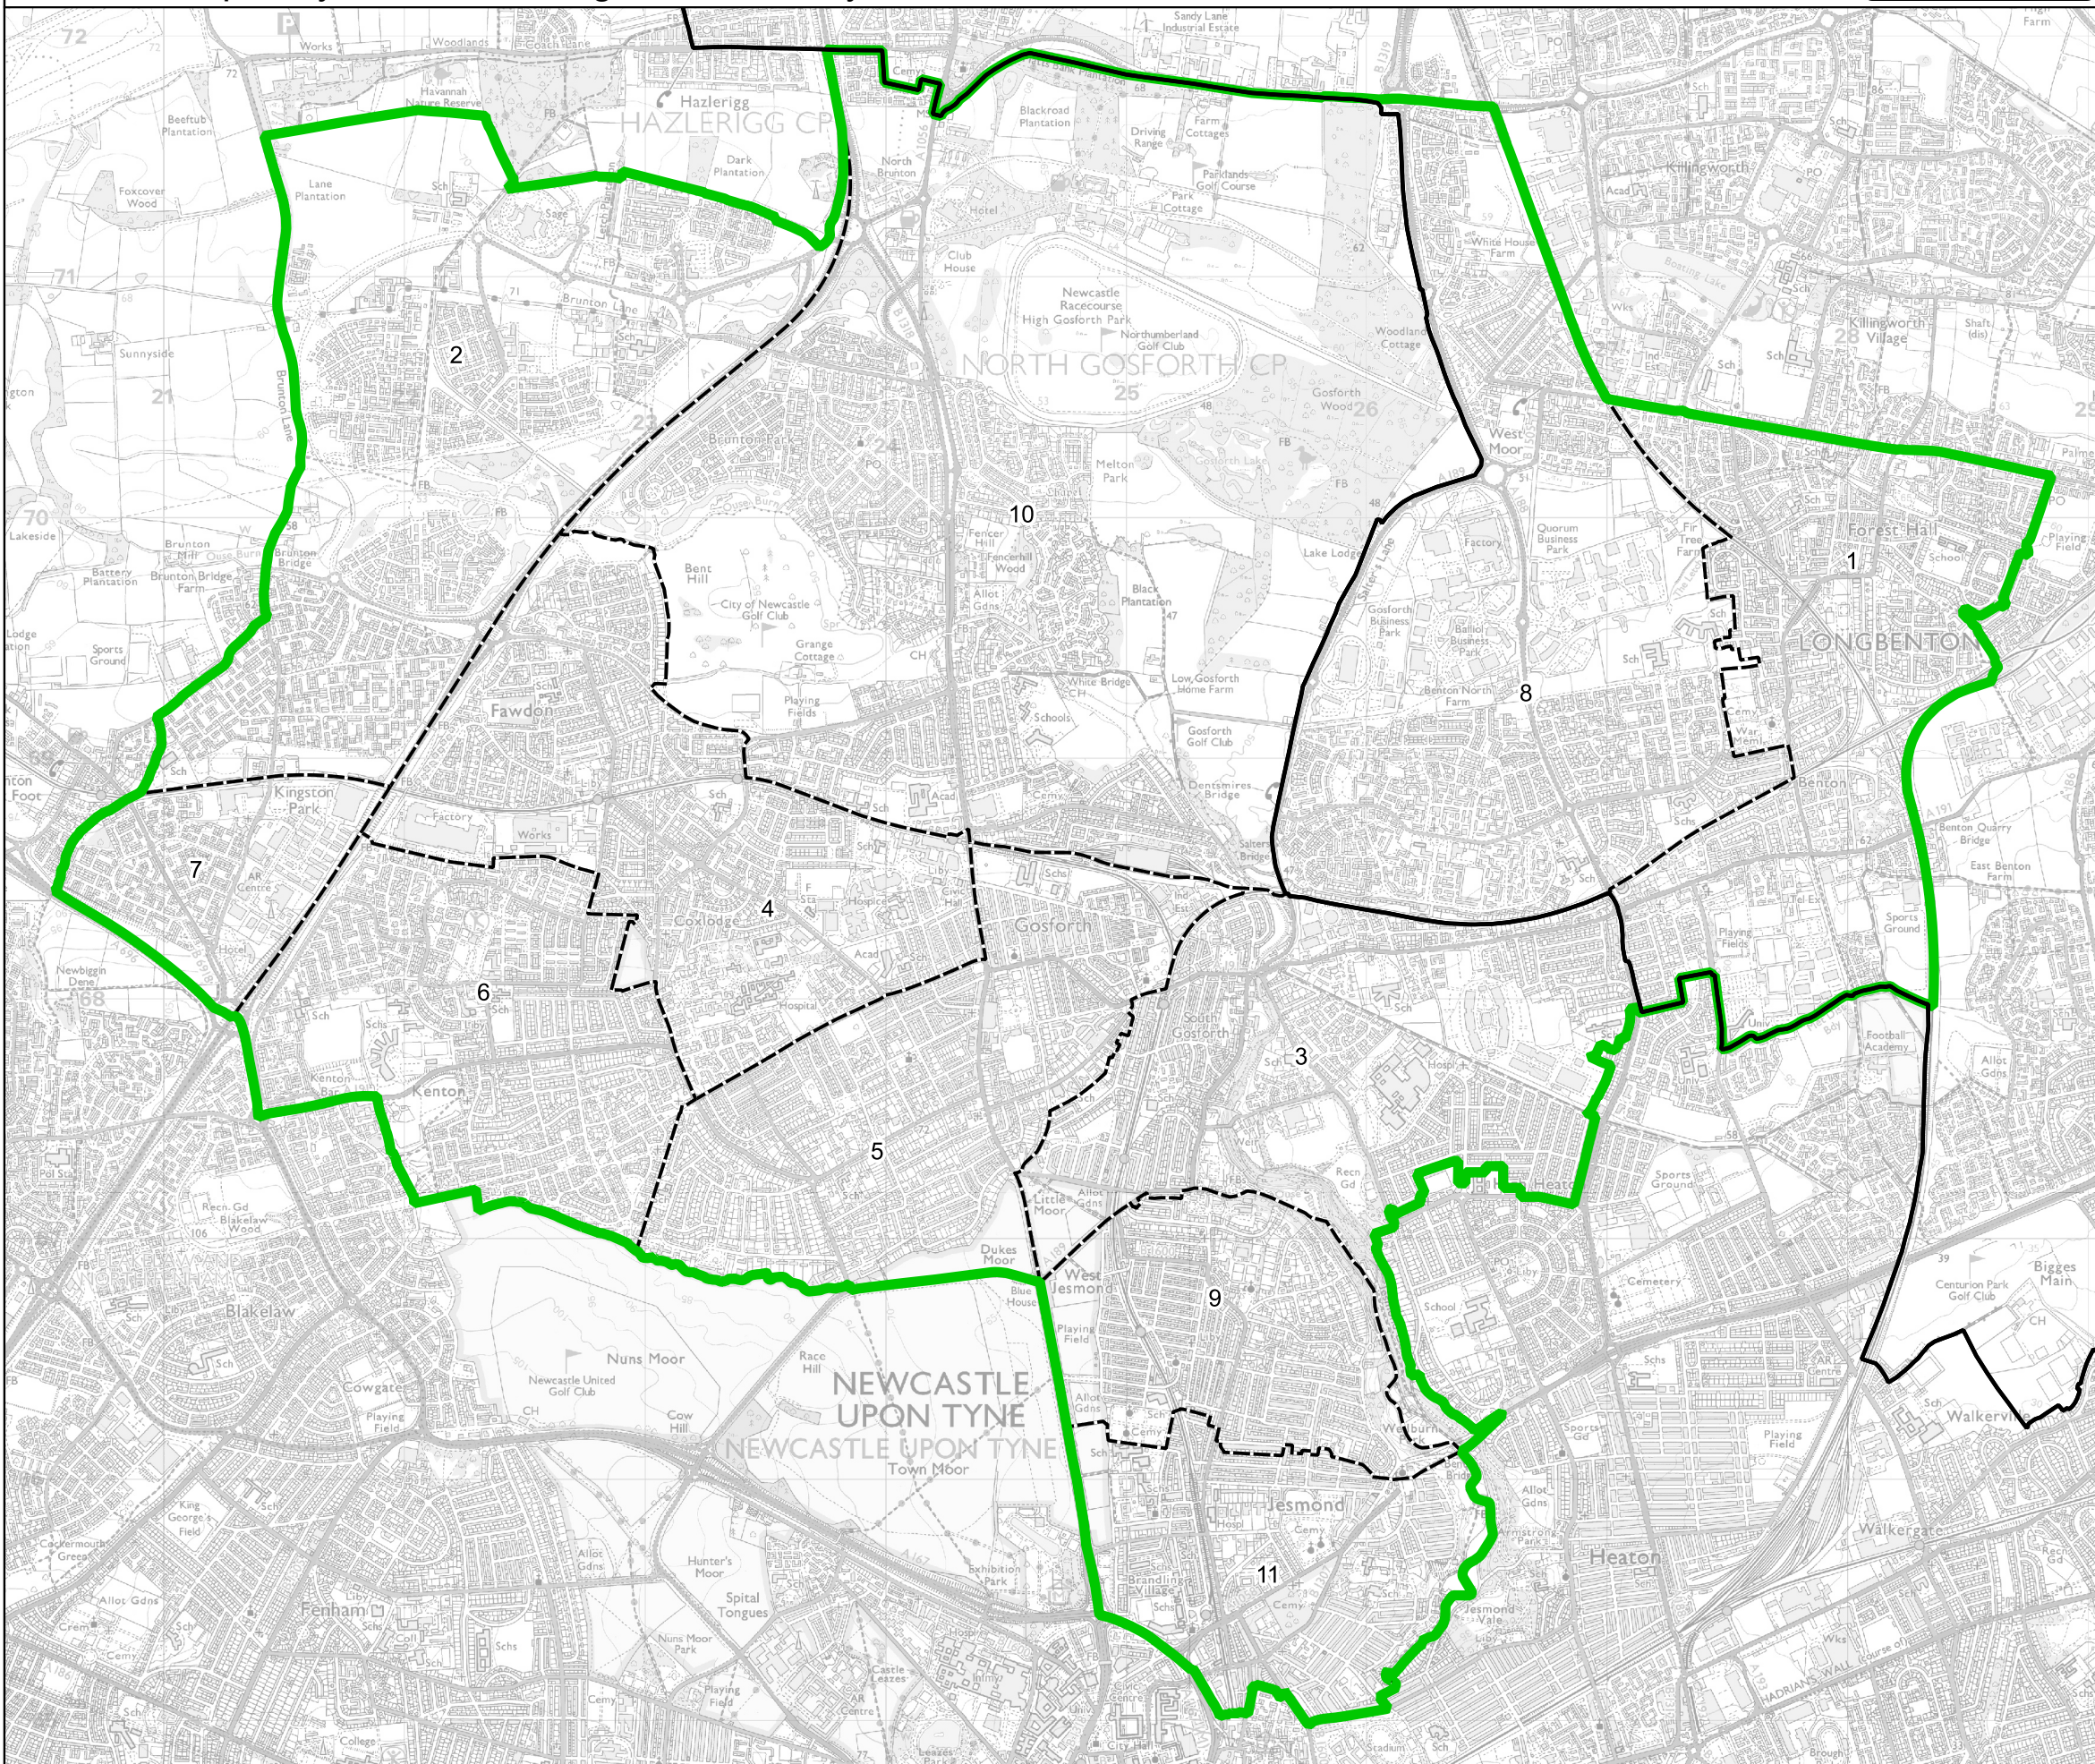

# Boundary Commission for England - Final Recommendations for the North East Region

## Newcastle upon Tyne North Borough Constituency - Electorate 76,503

- Wards:
- 1 Benton
  - 2 Castle (Part)
  - 3 Dene & South Gosforth
  - 4 Fawdon & West Gosforth
  - 5 Gosforth
  - 6 Kenton
  - 7 Kingston Park South & Newbiggin Hall (Part)
  - 8 Longbenton
  - 9 North Jesmond
  - 10 Parklands
  - 11 South Jesmond