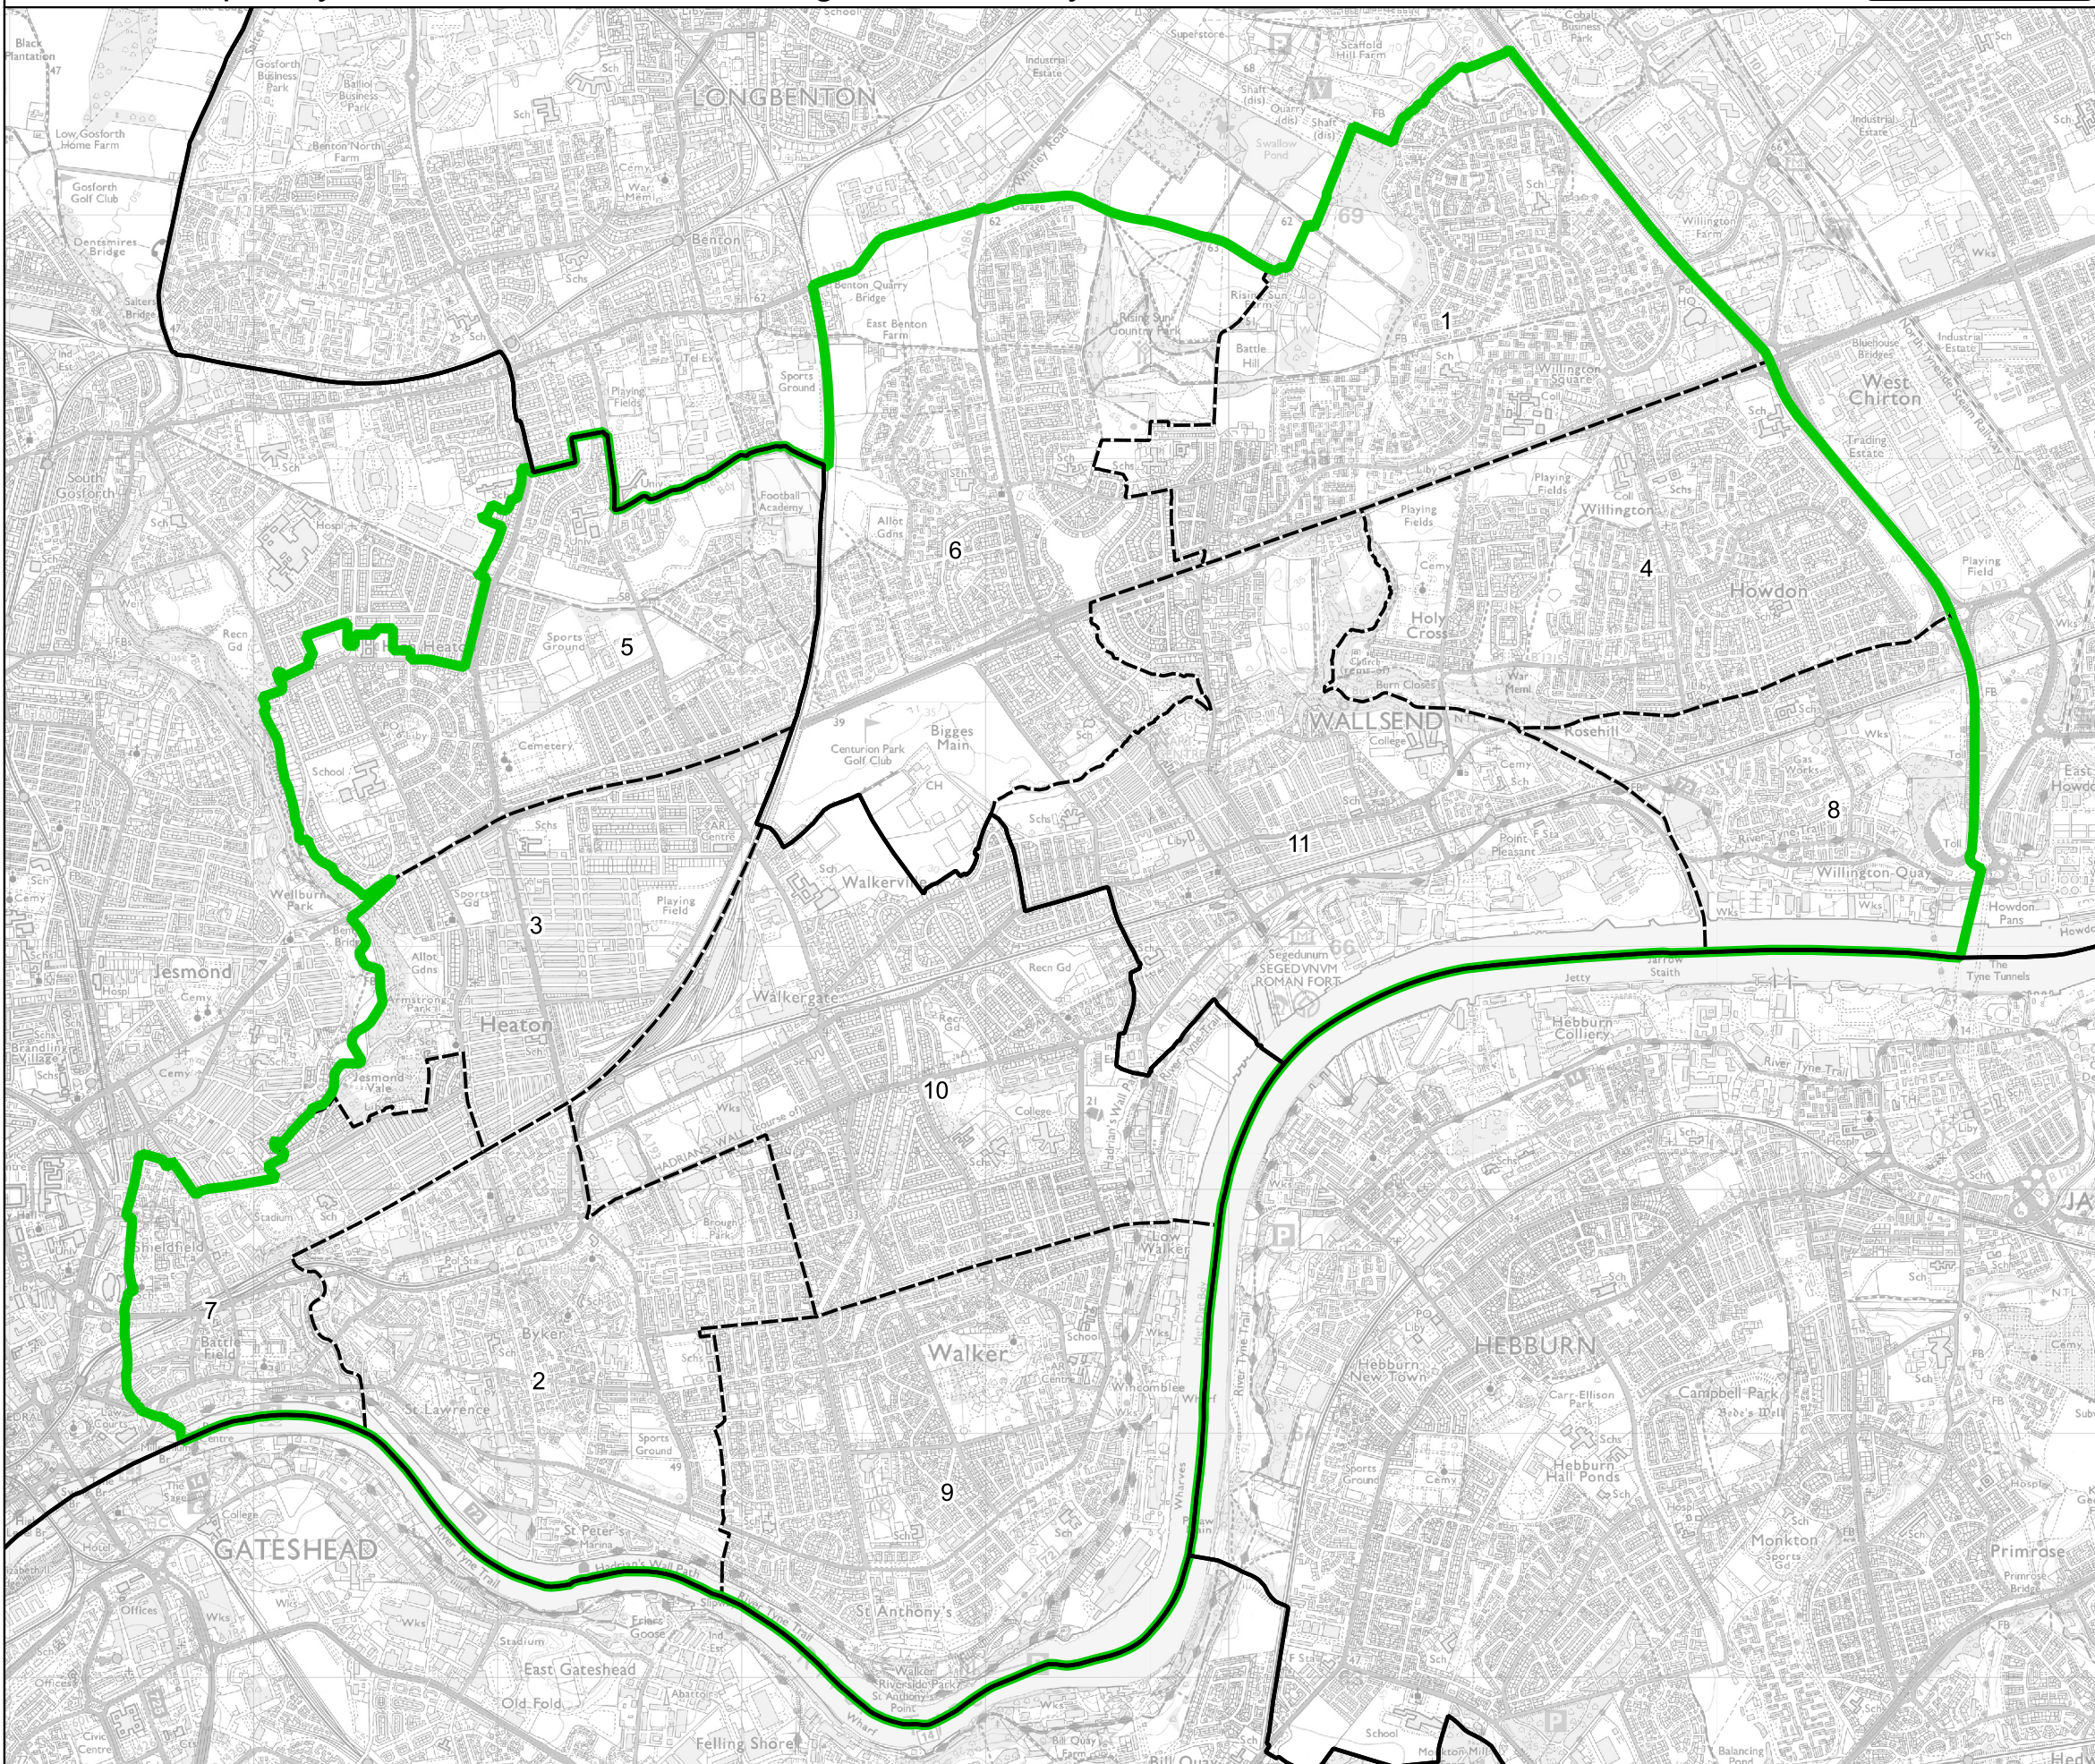

Boundary Commission for England - Final Recommendations for the North East Region

Newcastle upon Tyne East and Wallsend Borough Constituency - Electorate 76,875

Wards:

- 1 Battle Hill
- 2 Byker
- 3 Heaton
- 4 Howdon
- 5 Manor Park
- 6 Northumberland
- 7 Ouseburn
- 8 Riverside (Part)
- 9 Walker
- 10 Walkergate
- 11 Wallsend

-  Constituency
-  Local Authorities
-  Wards

0 0.4 0.8 km

© Crown copyright and database rights 2023 OS 100018289. You are permitted to use this data solely to enable you to respond to, or interact with, the organisation that provided you with the data. You are not permitted to copy, sub-licence, distribute or sell any of this data to third parties in any form. Third party rights to enforce the terms of this licence shall be reserved to OS.

Newcastle upon Tyne East and Wallsend Borough Constituency