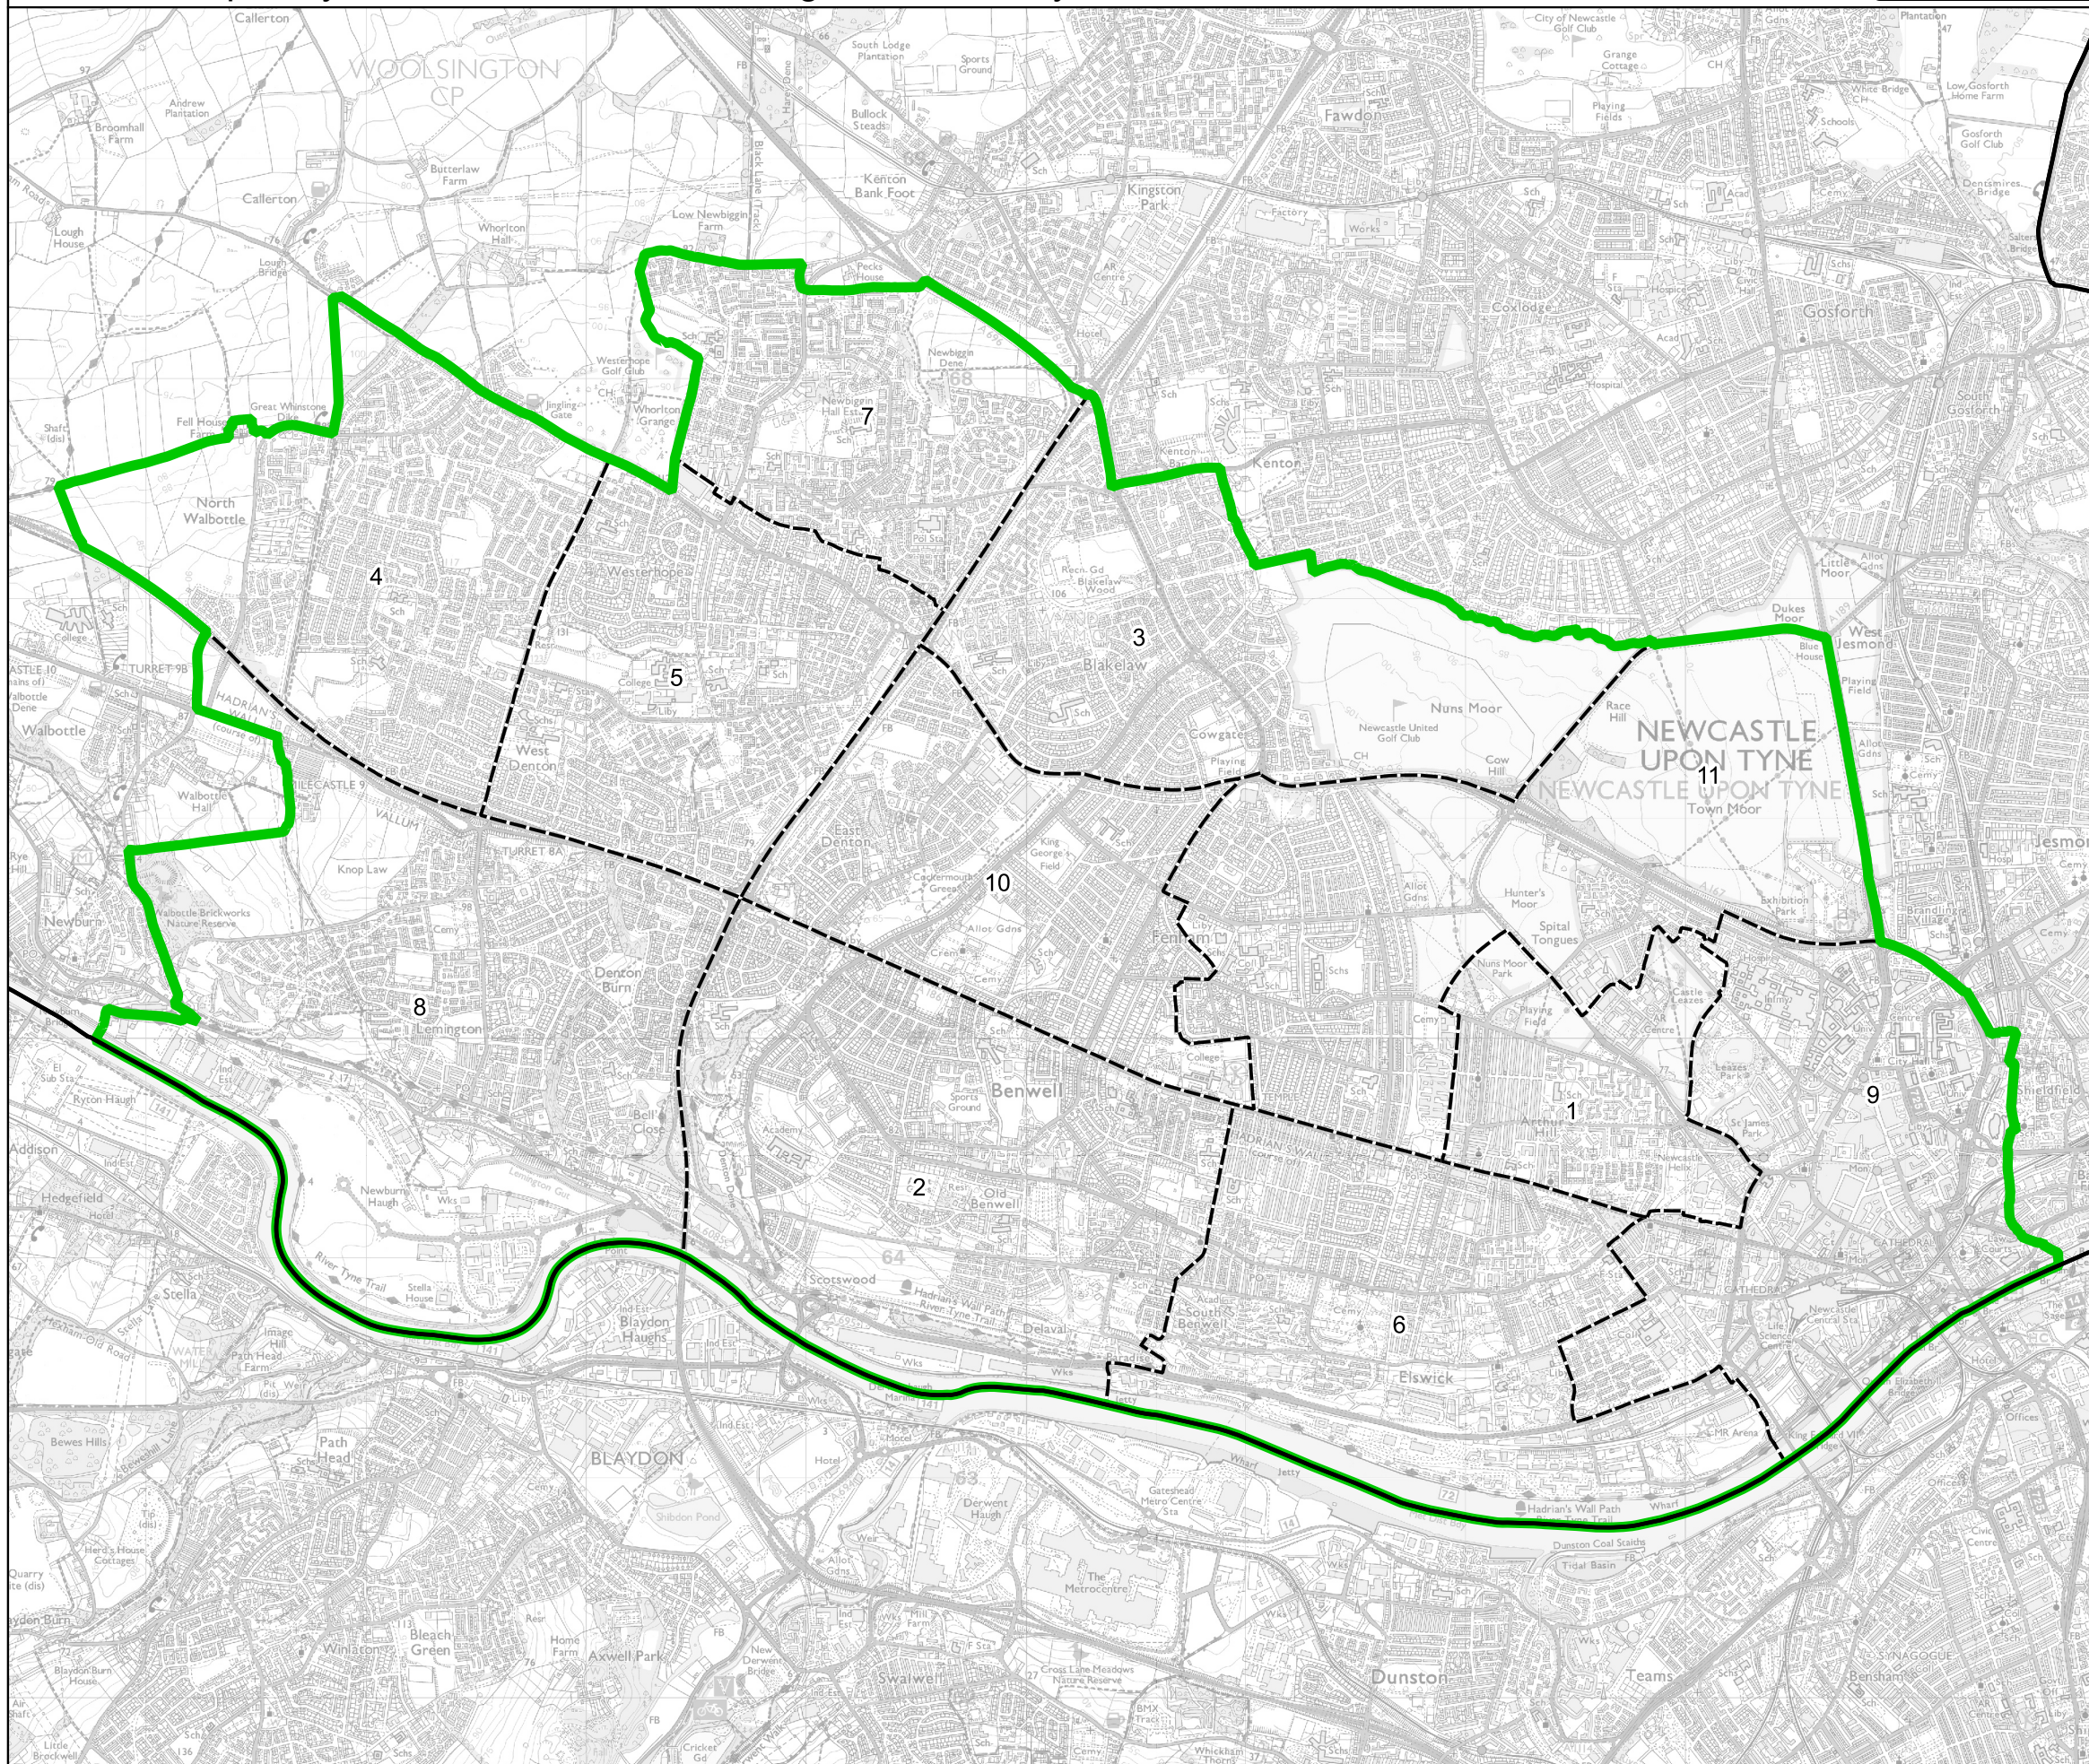

Boundary Commission for England - Final Recommendations for the North East Region

Newcastle upon Tyne Central and West Borough Constituency - Electorate 76,460

Wards:

- 1 Arthur's Hill
- 2 Benwell & Scotswood
- 3 Blakelaw
- 4 Chapel
- 5 Denton & Westerhope
- 6 Elswick
- 7 Kingston Park South & Newbiggin Hall (Part)
- 8 Lemington
- 9 Monument
- 10 West Fenham
- 11 Wingrove

 Constituency
 Local Authorities
 Wards

0 0.4 0.8 km 

© Crown copyright and database rights 2023 OS 100018289. You are permitted to use this data solely to enable you to respond to, or interact with, the organisation that provided you with the data. You are not permitted to copy, sub-licence, distribute or sell any of this data to third parties in any form. Third party rights to enforce the terms of this licence shall be reserved to OS.

Newcastle upon Tyne Central and West Borough Constituency