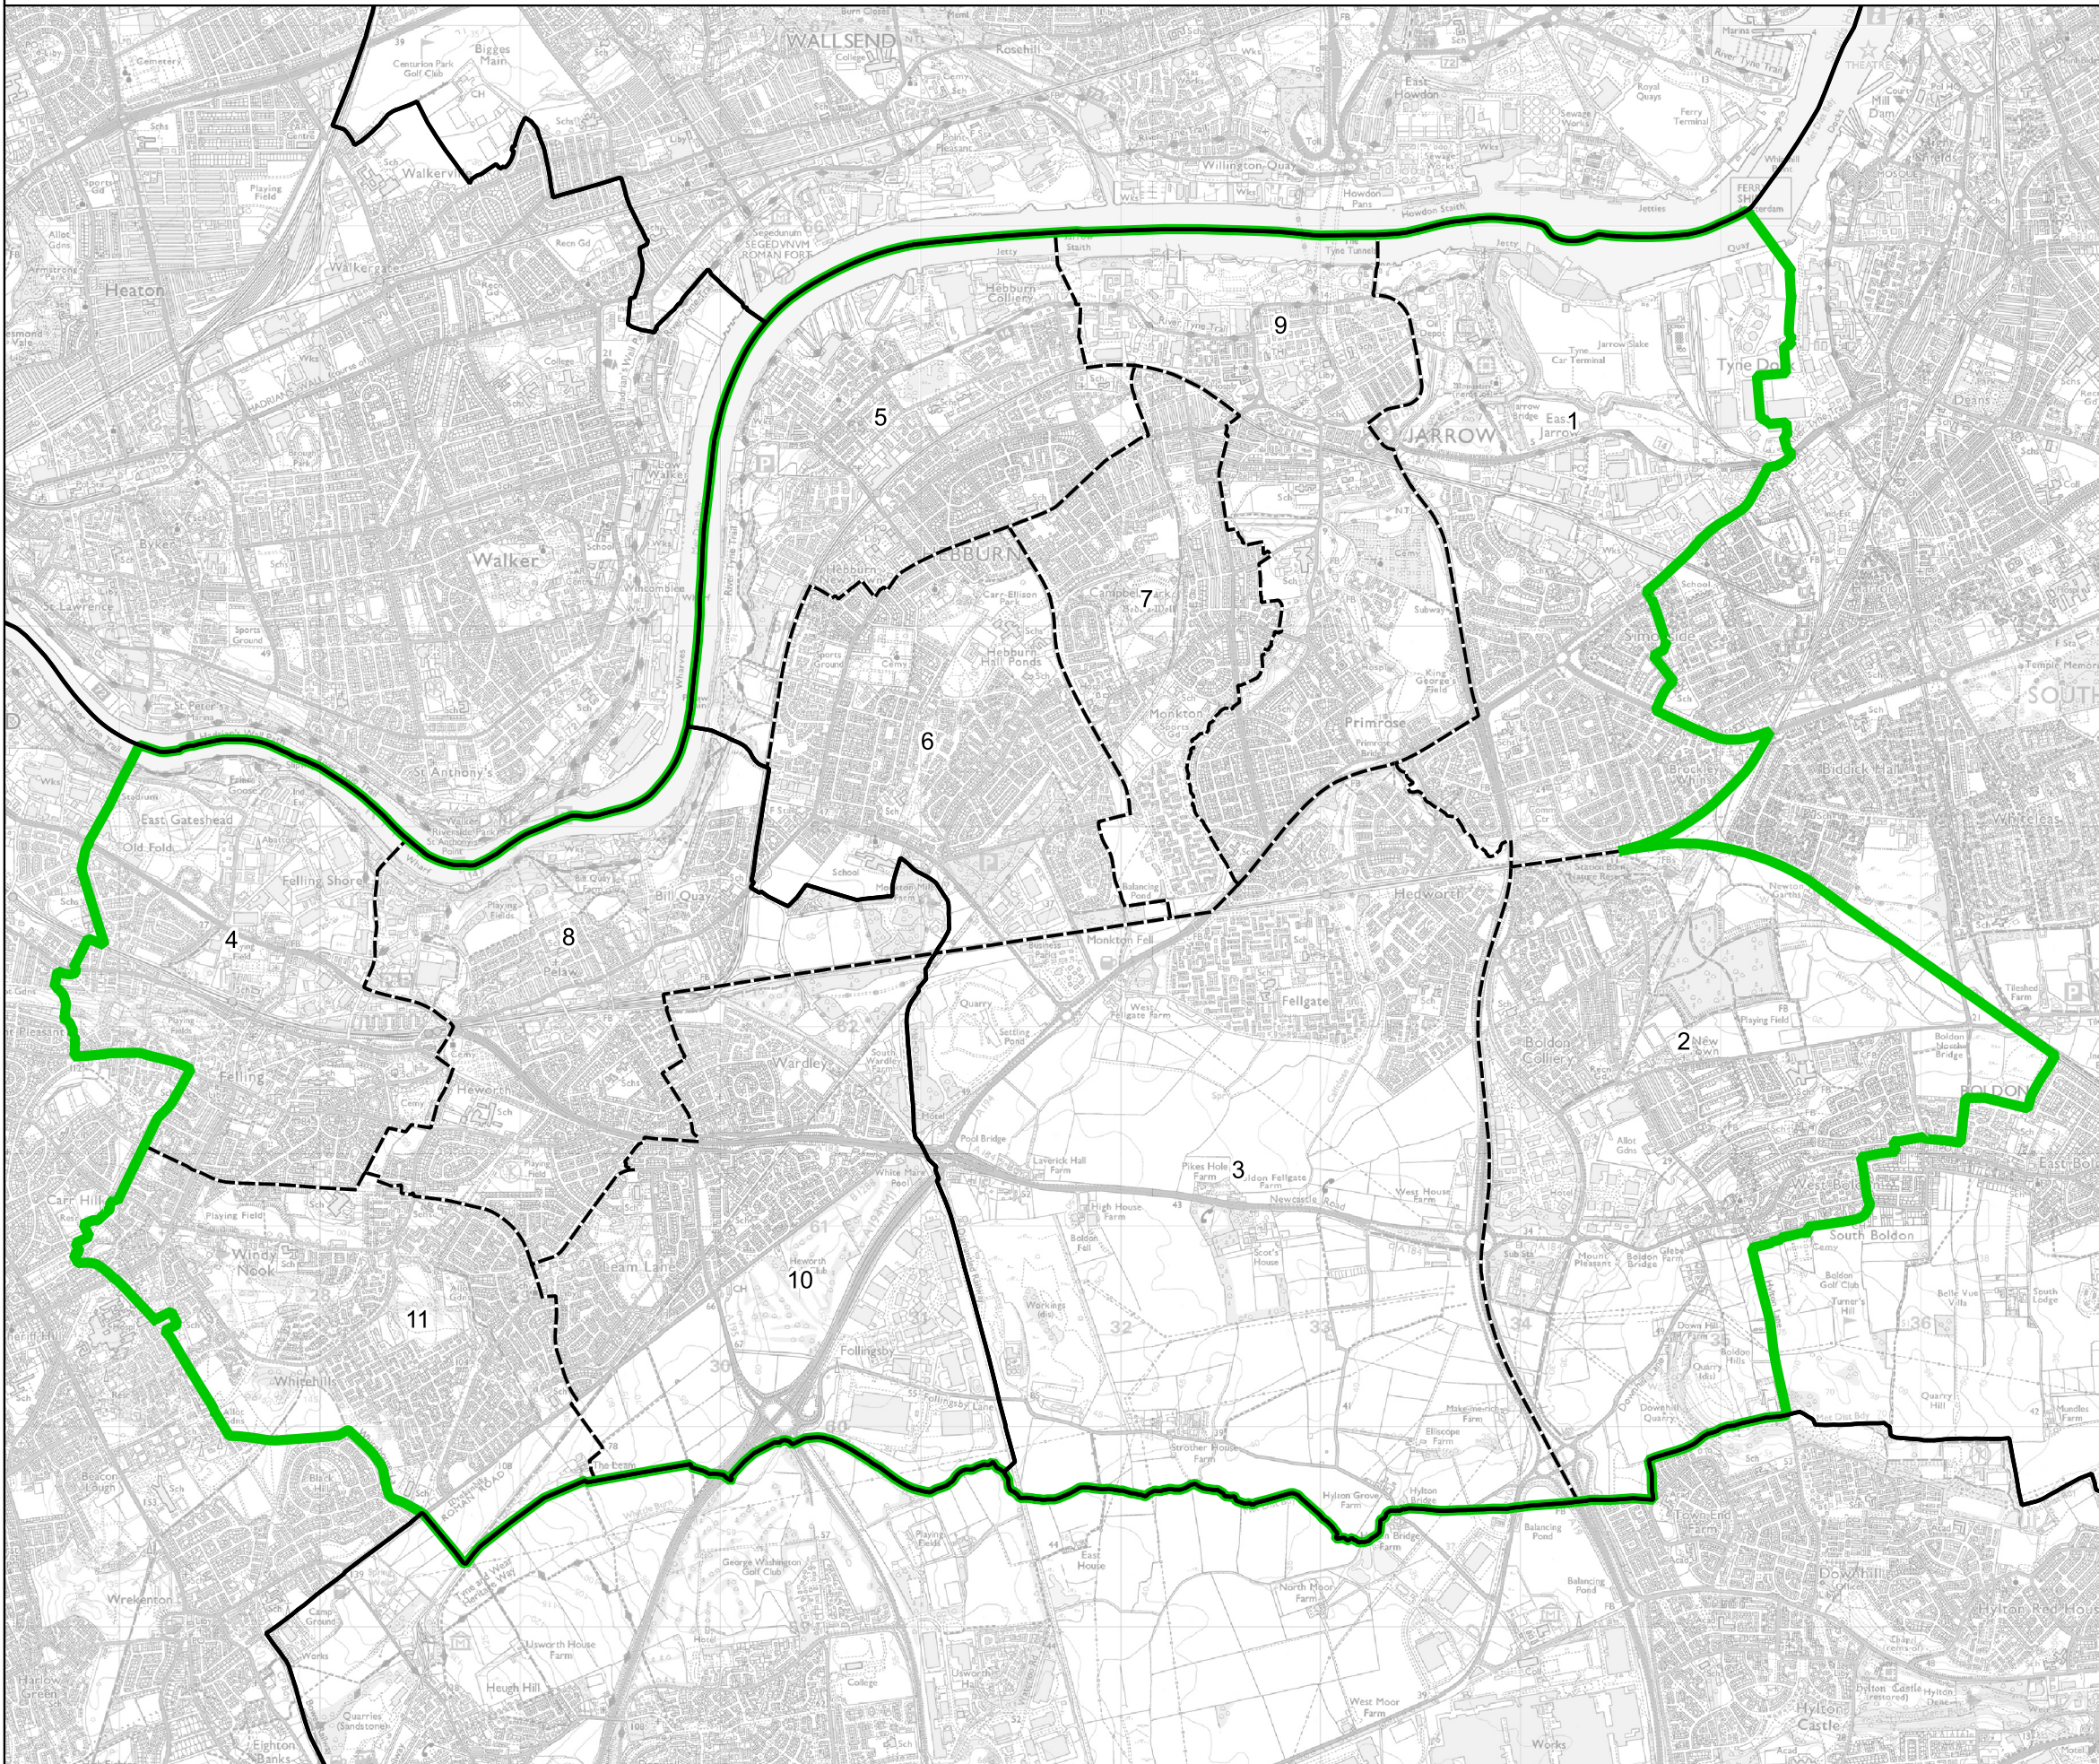

Boundary Commission for England - Final Recommendations for the North East Region

Jarrow and Gateshead East Borough Constituency - Electorate 71,106

Wards:

- 1 Bede
- 2 Boldon Colliery
- 3 Fellgate and Hedworth
- 4 Felling
- 5 Hebburn North
- 6 Hebburn South
- 7 Monkton
- 8 Pelaw and Heworth
- 9 Primrose
- 10 Wardley and Leam Lane
- 11 Windy Nook and Whitehills

- Constituency
- Local Authorities
- Wards

0 0.5 1 km

© Crown copyright and database rights 2023 OS 100018289. You are permitted to use this data solely to enable you to respond to, or interact with, the organisation that provided you with the data. You are not permitted to copy, sub-licence, distribute or sell any of this data to third parties in any form. Third party rights to enforce the terms of this licence shall be reserved to OS.

Jarrow and Gateshead East Borough Constituency