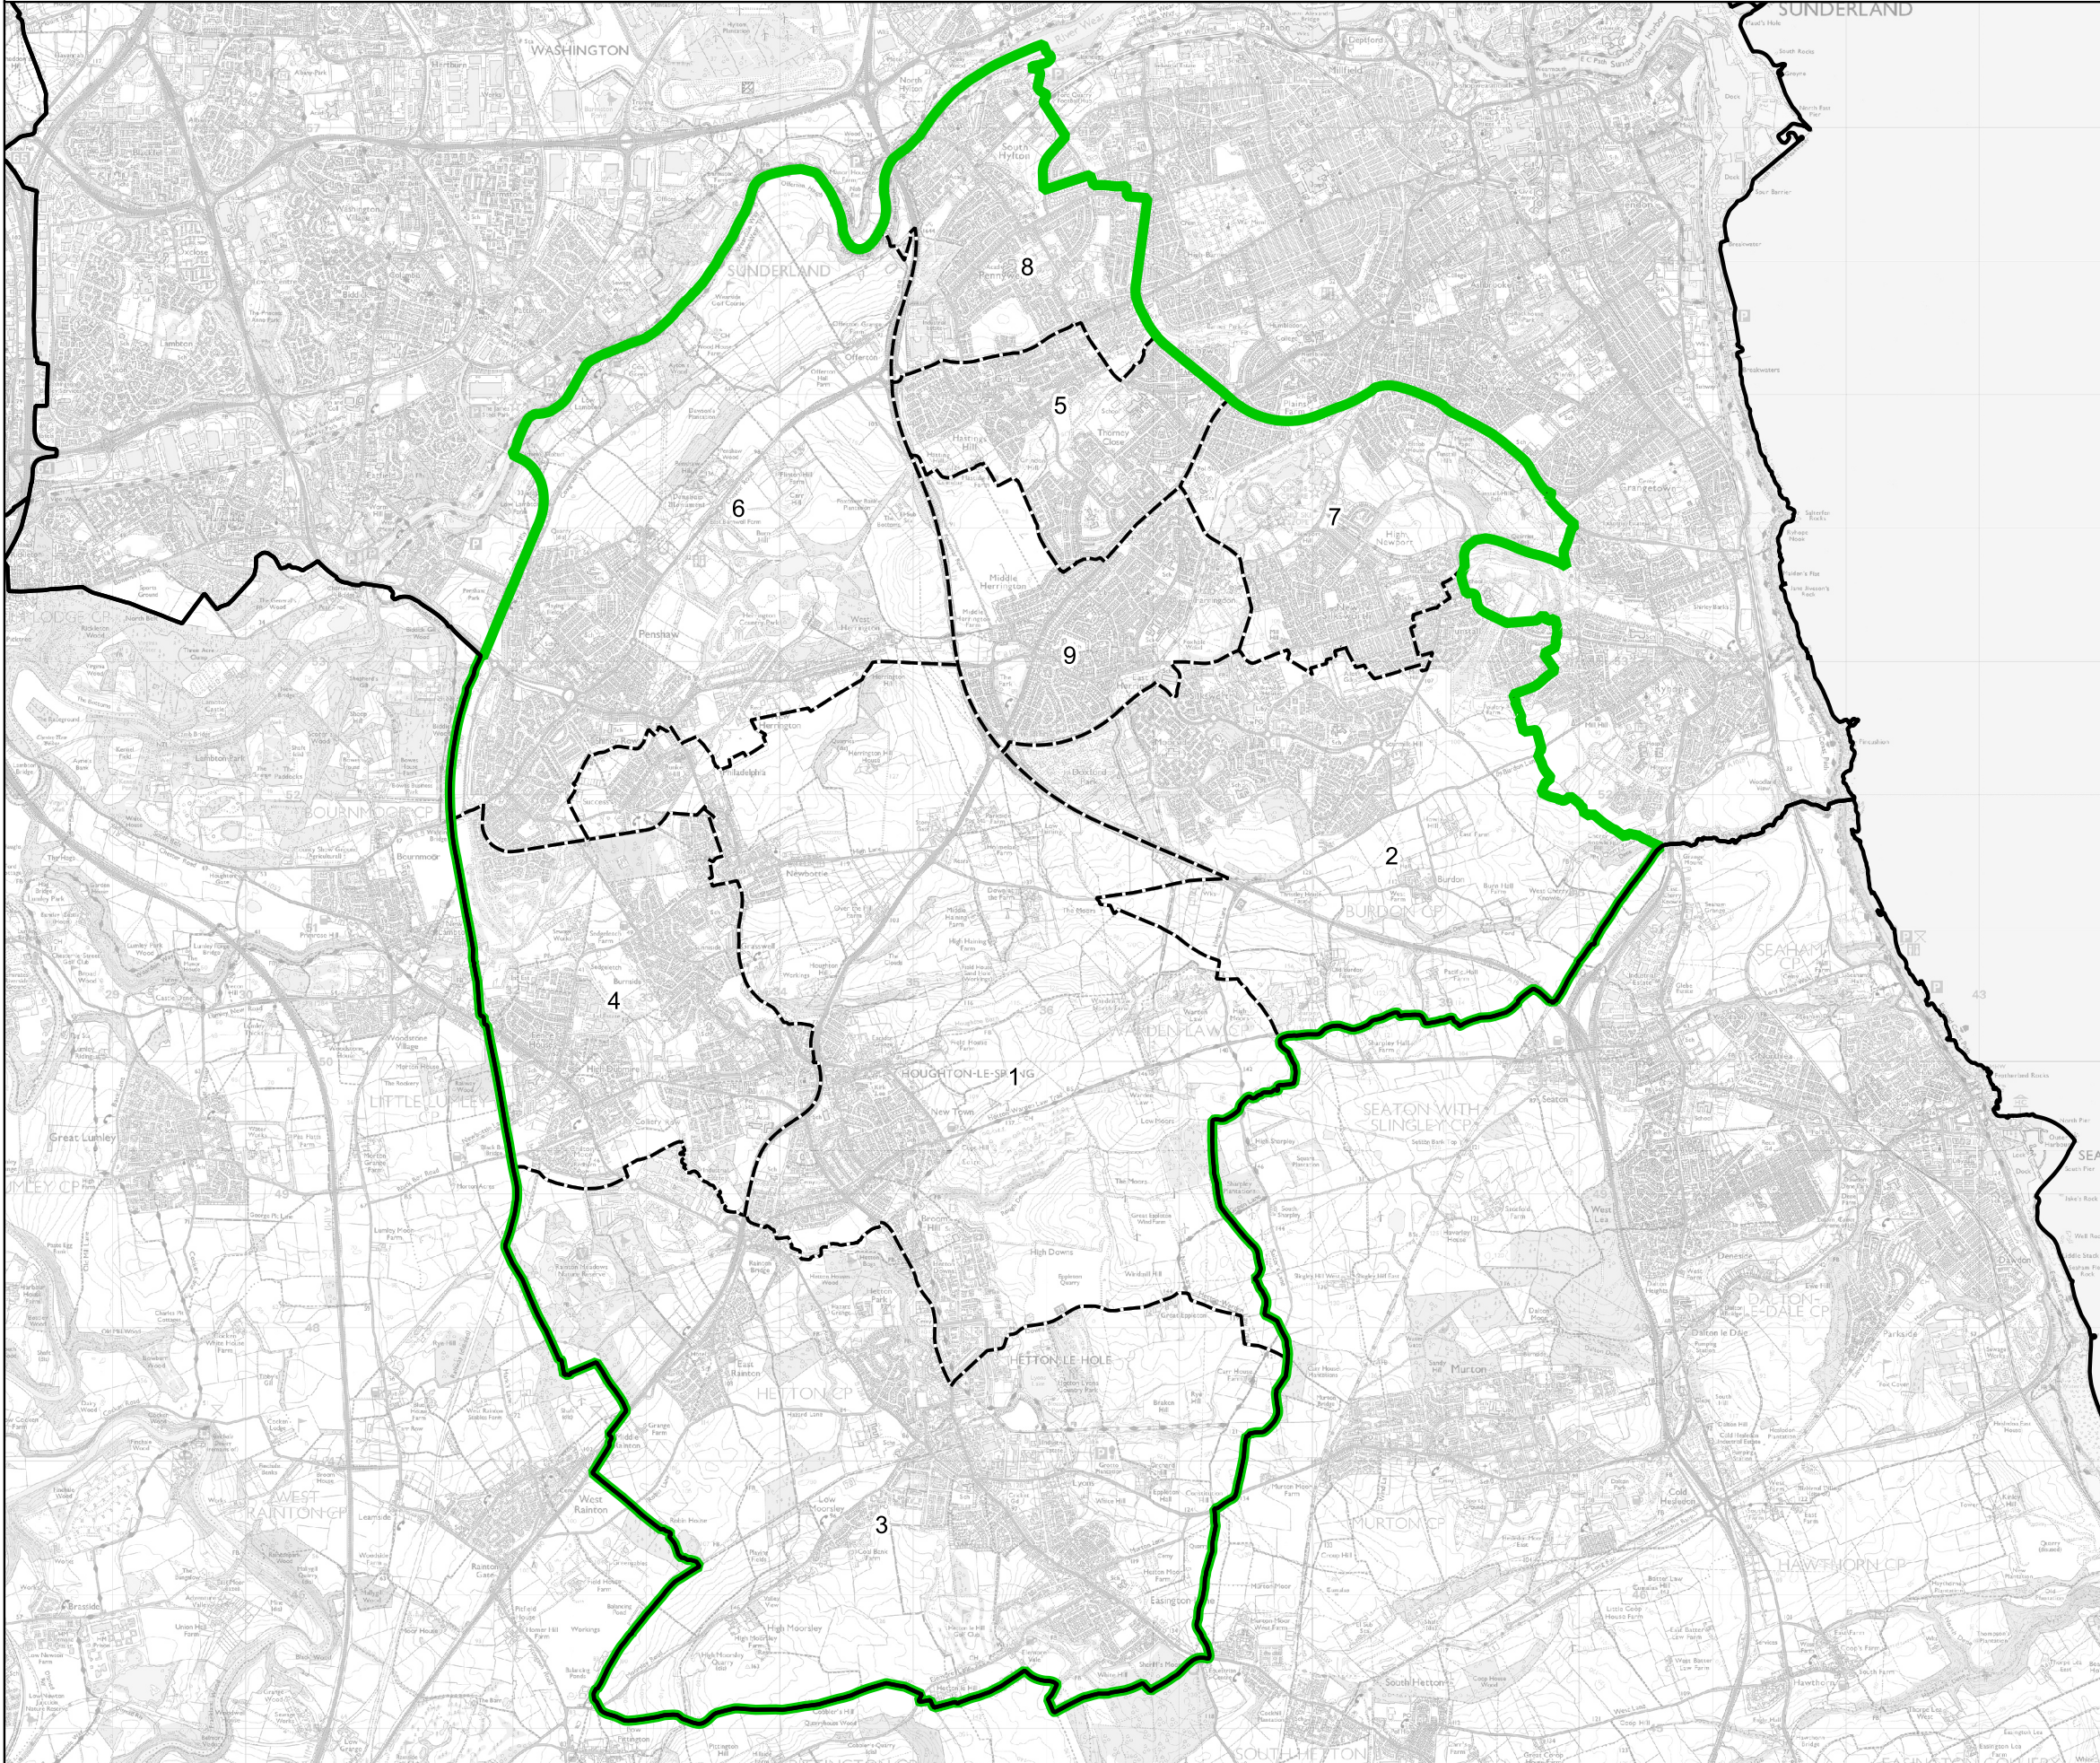

# Boundary Commission for England - Final Recommendations for the North East Region

## Houghton and Sunderland South County Constituency - Electorate 76,883

Wards:

- 1 Copt Hill
- 2 Doxford
- 3 Hetton
- 4 Houghton
- 5 Sandhill
- 6 Shiney Row
- 7 Silksworth
- 8 St. Anne's
- 9 St. Chad's

- Constituency
- Local Authorities
- Wards

0 0.7 1.4 km

© Crown copyright and database rights 2023 OS 100018289. You are permitted to use this data solely to enable you to respond to, or interact with, the organisation that provided you with the data. You are not permitted to copy, sub-licence, distribute or sell any of this data to third parties in any form. Third party rights to enforce the terms of this licence shall be reserved to OS.

Houghton and Sunderland South County Constituency