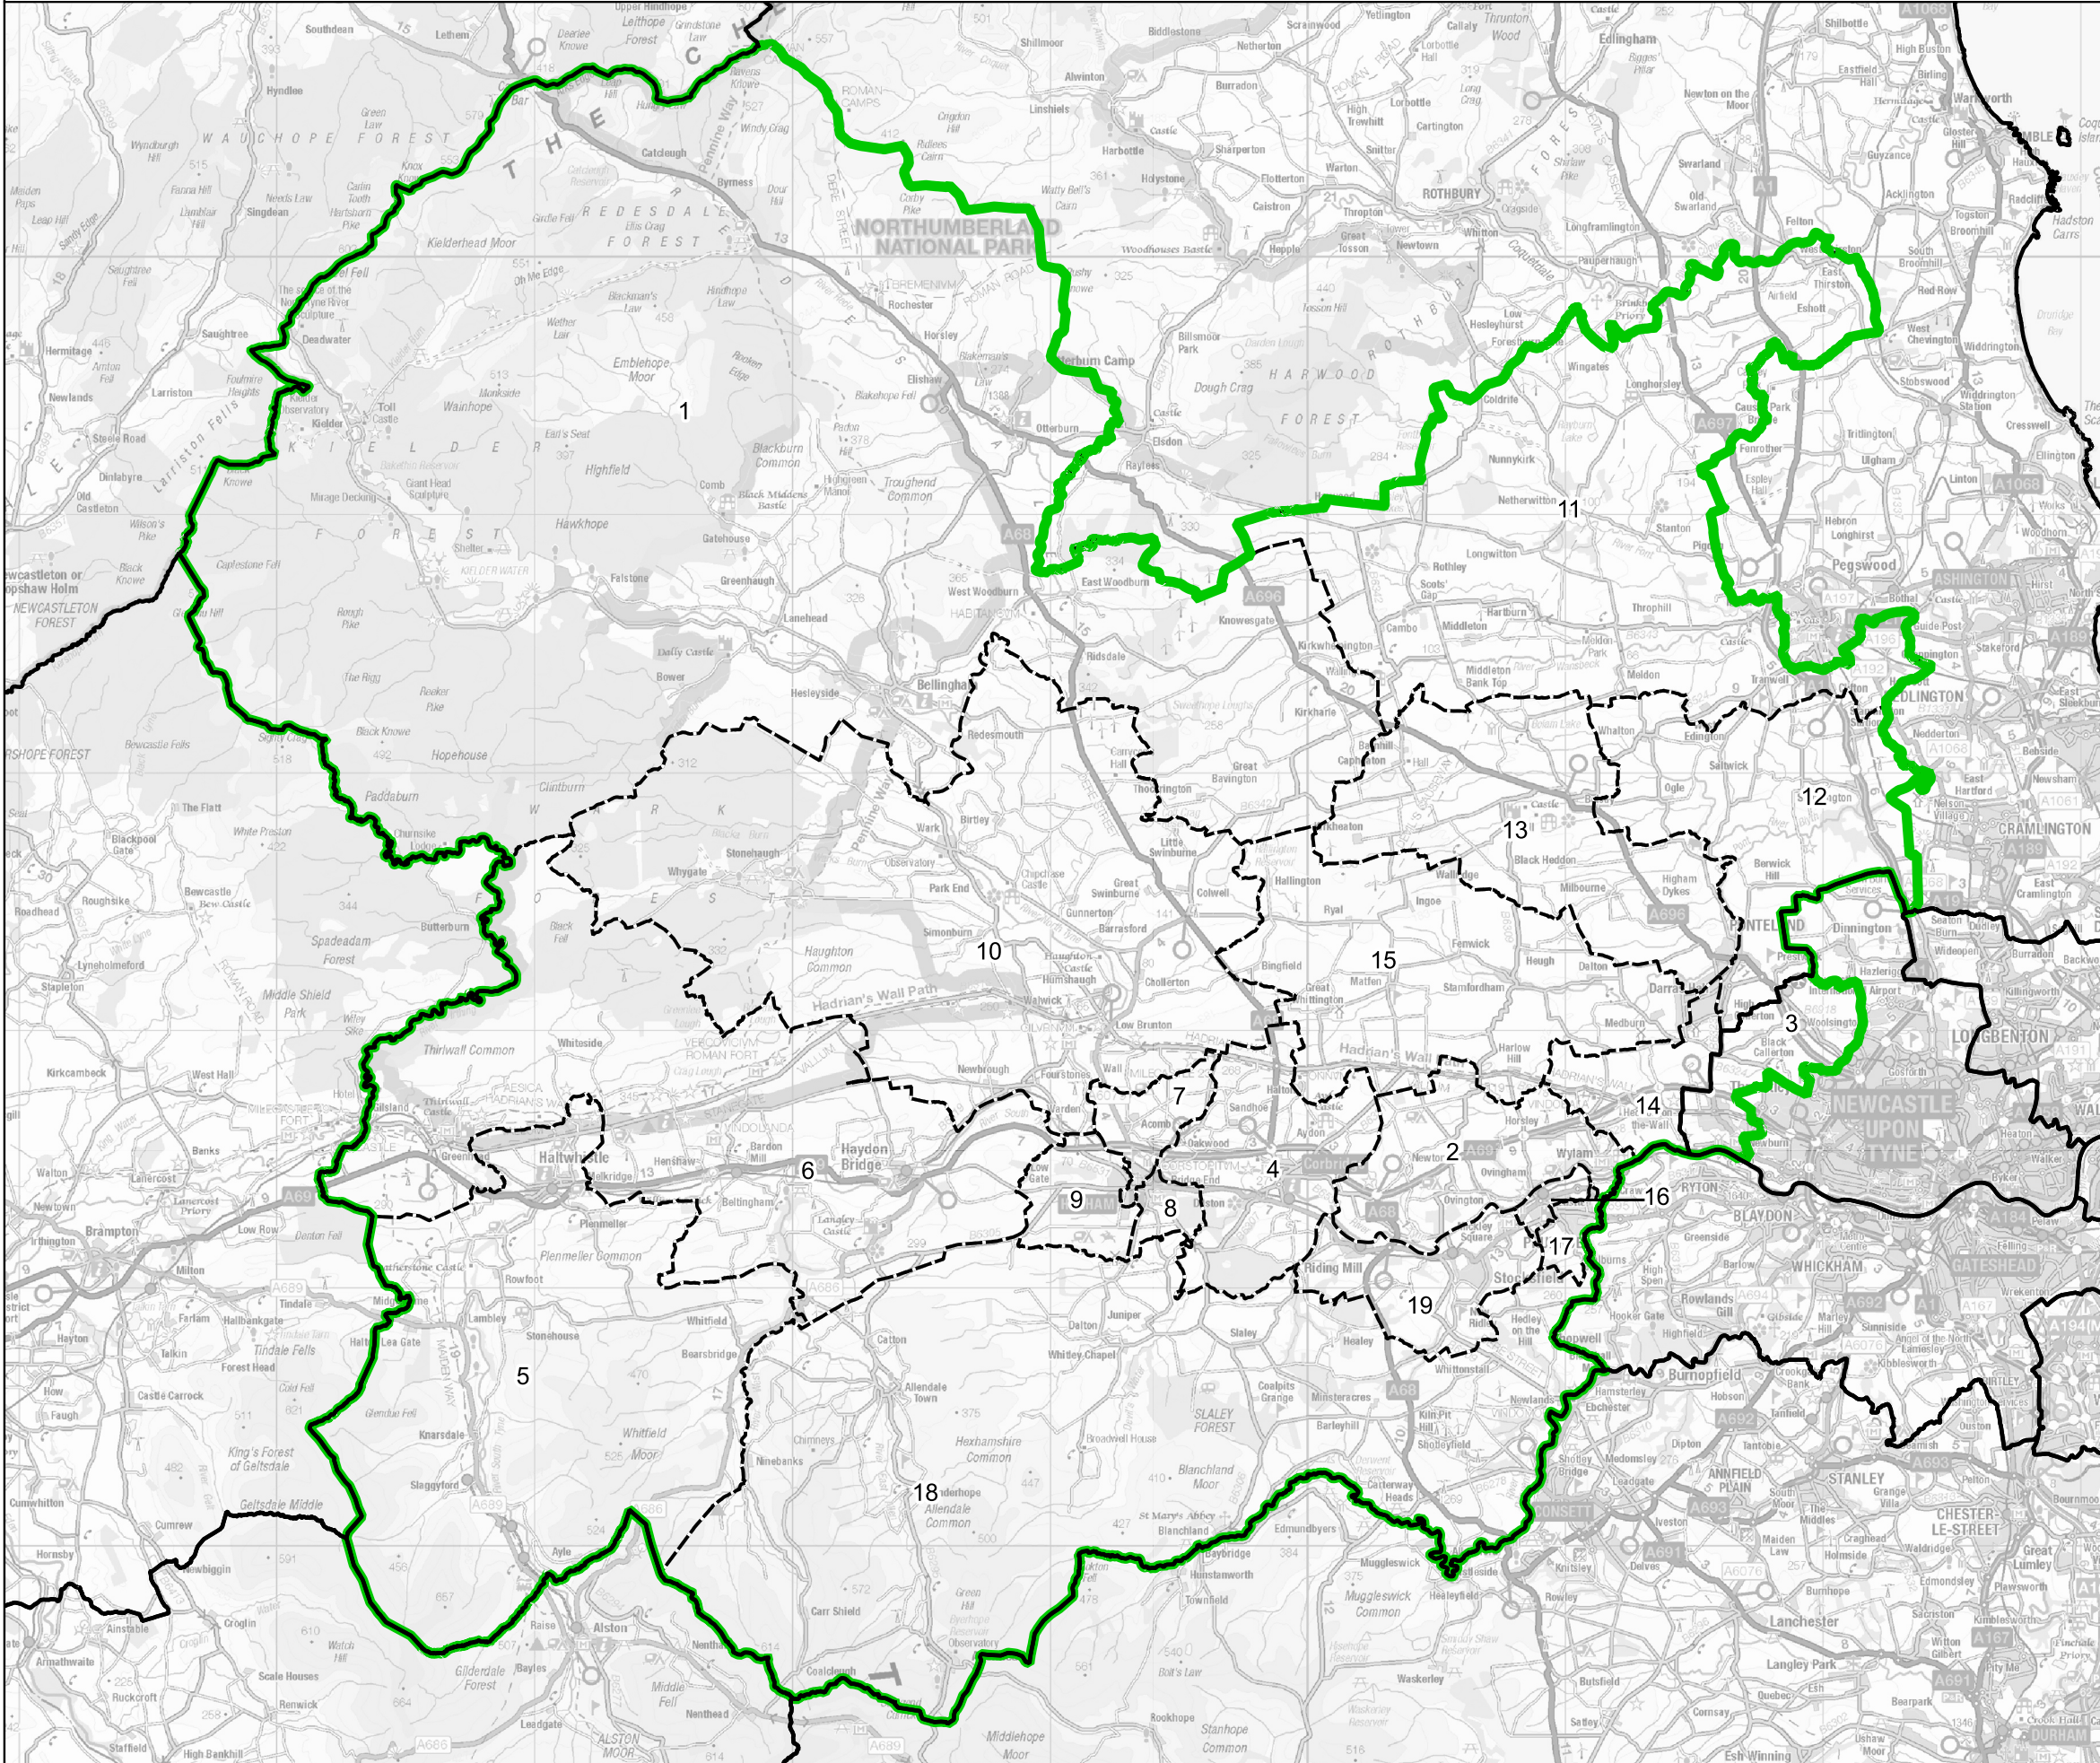

# Boundary Commission for England - Final Recommendations for the North East Region

## Hexham County Constituency - Electorate 72,738

Wards:

- 1 Bellingham
- 2 Bywell
- 3 Callerton & Throckley
- 4 Corbridge
- 5 Haltwhistle
- 6 Haydon and Hadrian
- 7 Hexham Central with Acomb
- 8 Hexham East
- 9 Hexham West
- 10 Humshaugh
- 11 Longhorsley
- 12 Ponteland East and Stannington
- 13 Ponteland North
- 14 Ponteland South with Heddon
- 15 Ponteland West
- 16 Prudhoe North
- 17 Prudhoe South
- 18 South Tynedale
- 19 Stocksfield and Broomhaugh

Hexham County Constituency