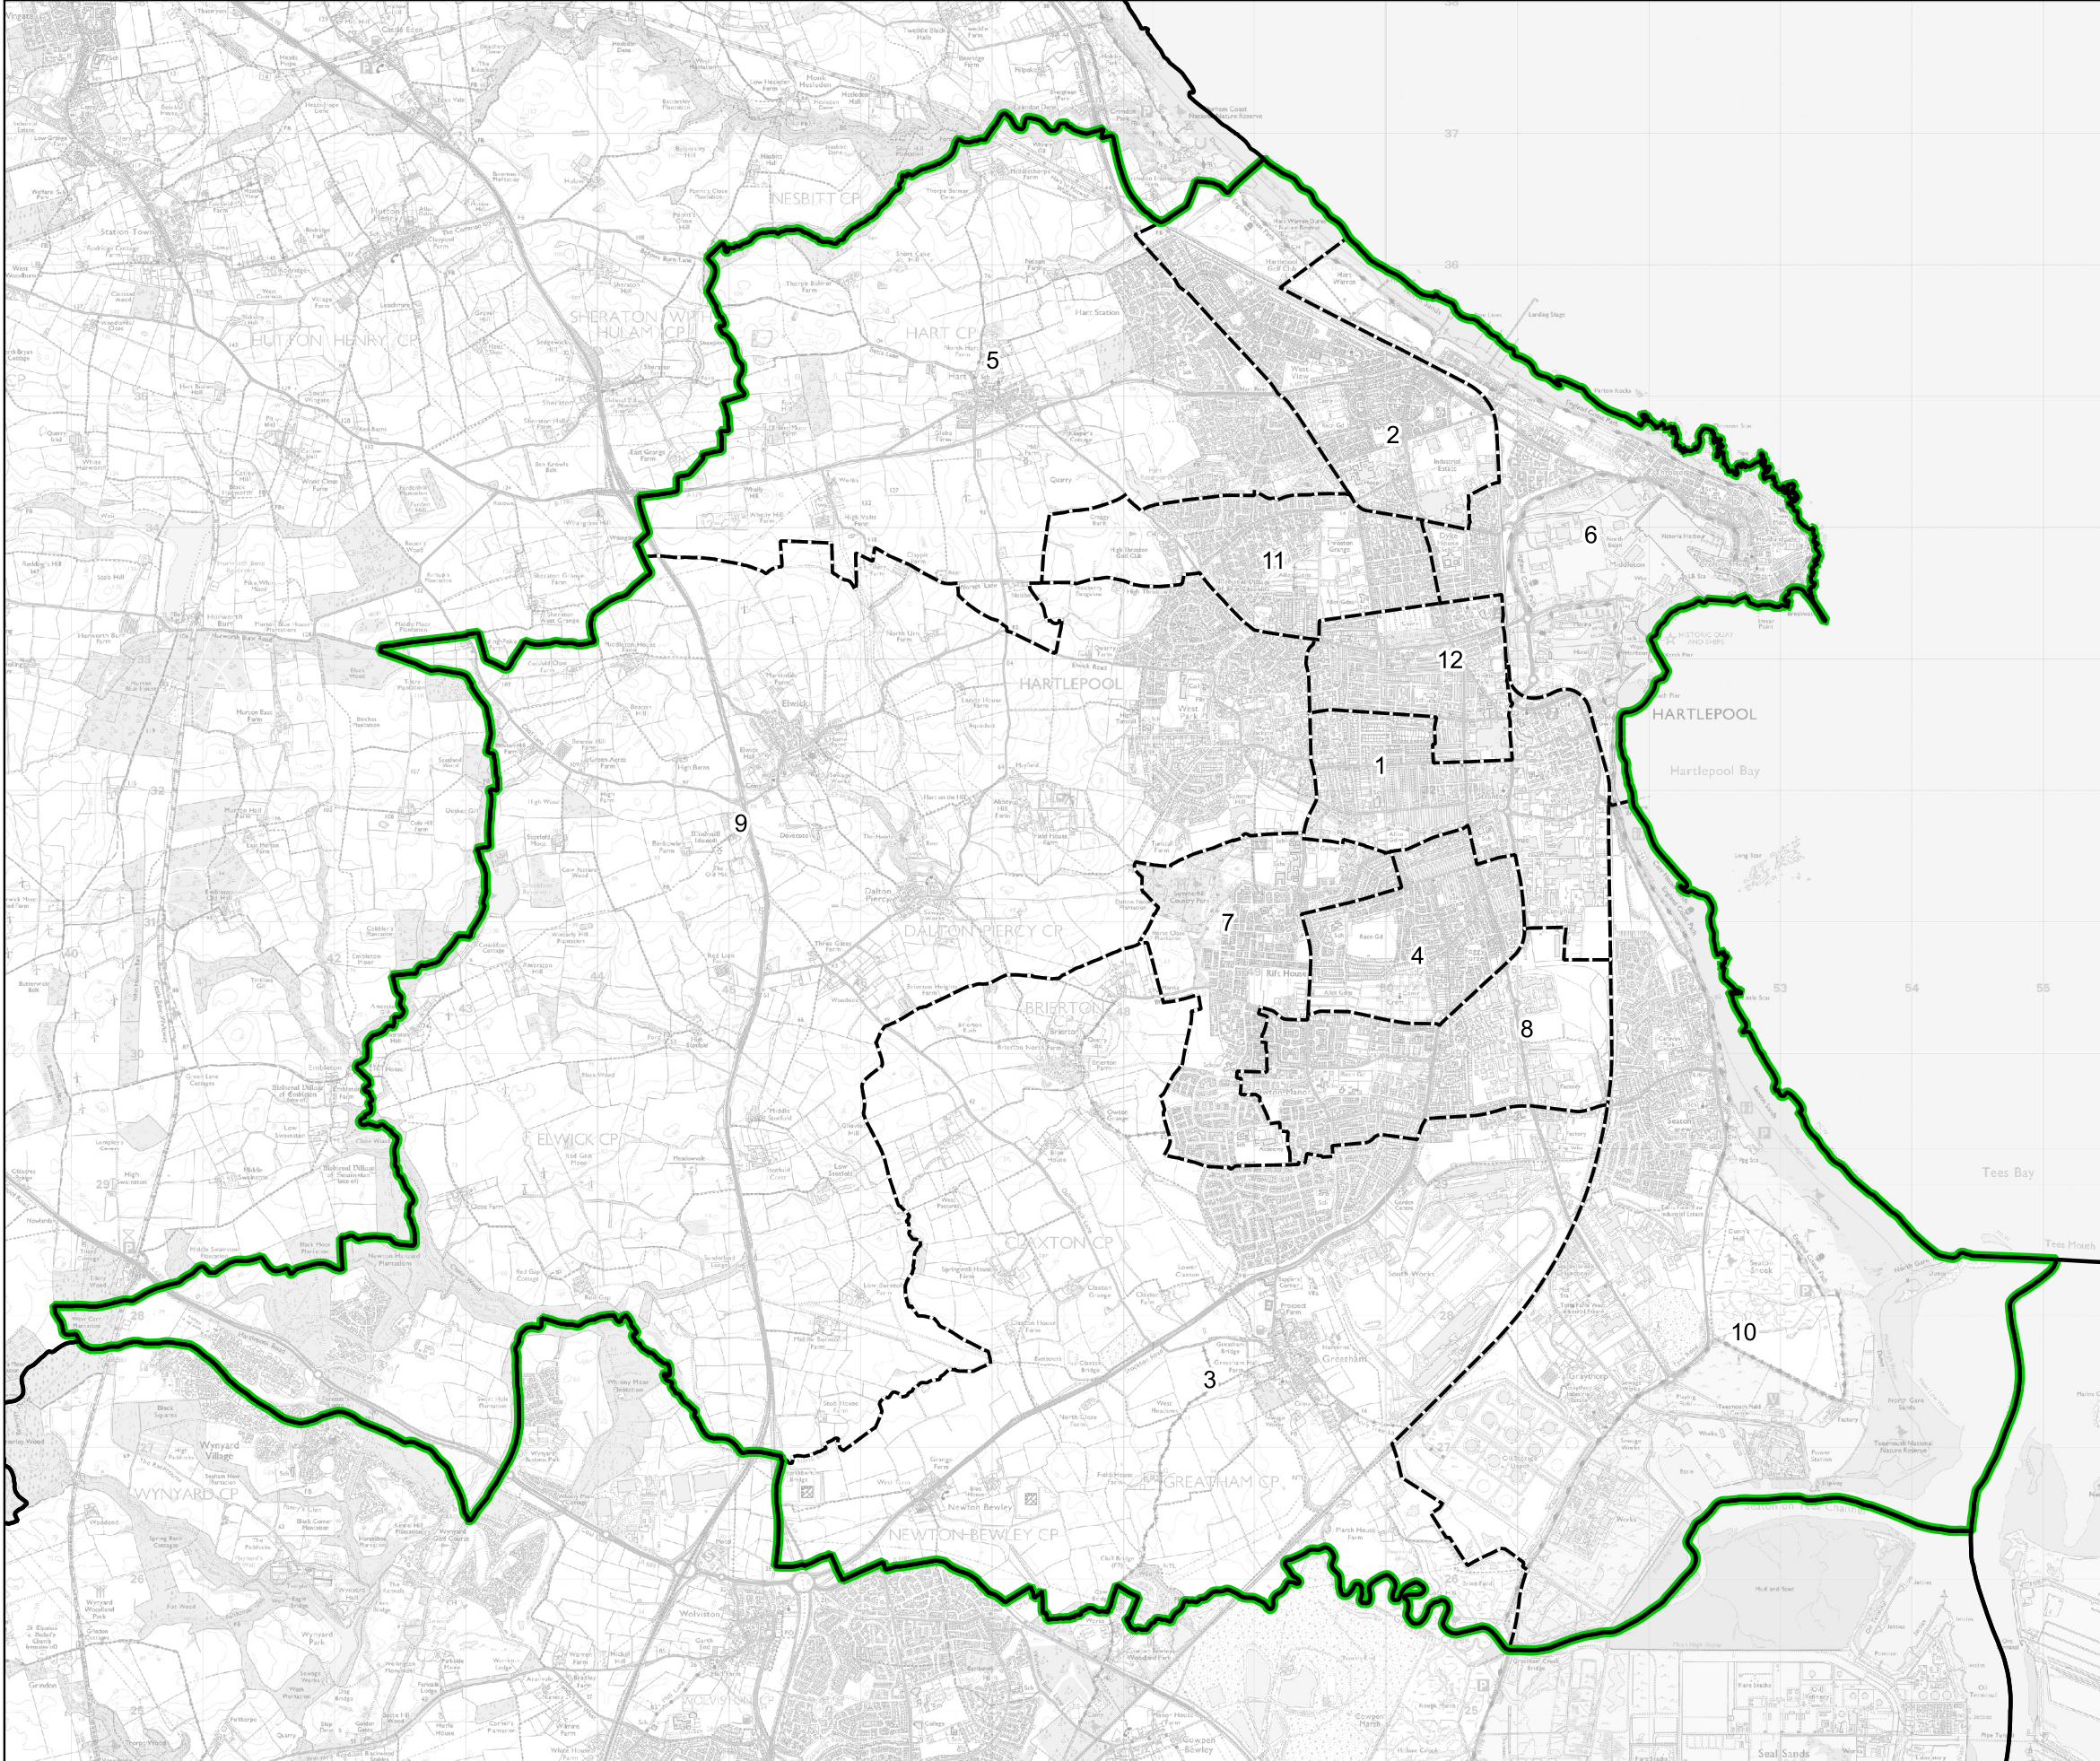

Boundary Commission for England - Final Recommendations for the North East Region

Hartlepool County Constituency - Electorate 71,228

Wards:

- 1 Burn Valley
- 2 De Bruce
- 3 Fens & Greatham
- 4 Foggy Furze
- 5 Hart
- 6 Headland & Harbour
- 7 Manor House
- 8 Rossmere
- 9 Rural West
- 10 Seaton
- 11 Throston
- 12 Victoria

-  Constituency
-  Local Authorities
-  Wards

0 0.7 1.4 km

© Crown copyright and database rights 2023 OS 100018289. You are permitted to use this data solely to enable you to respond to, or interact with, the organisation that provided you with the data. You are not permitted to copy, sub-licence, distribute or sell any of this data to third parties in any form. Third party rights to enforce the terms of this licence shall be reserved to OS.

Hartlepool County Constituency