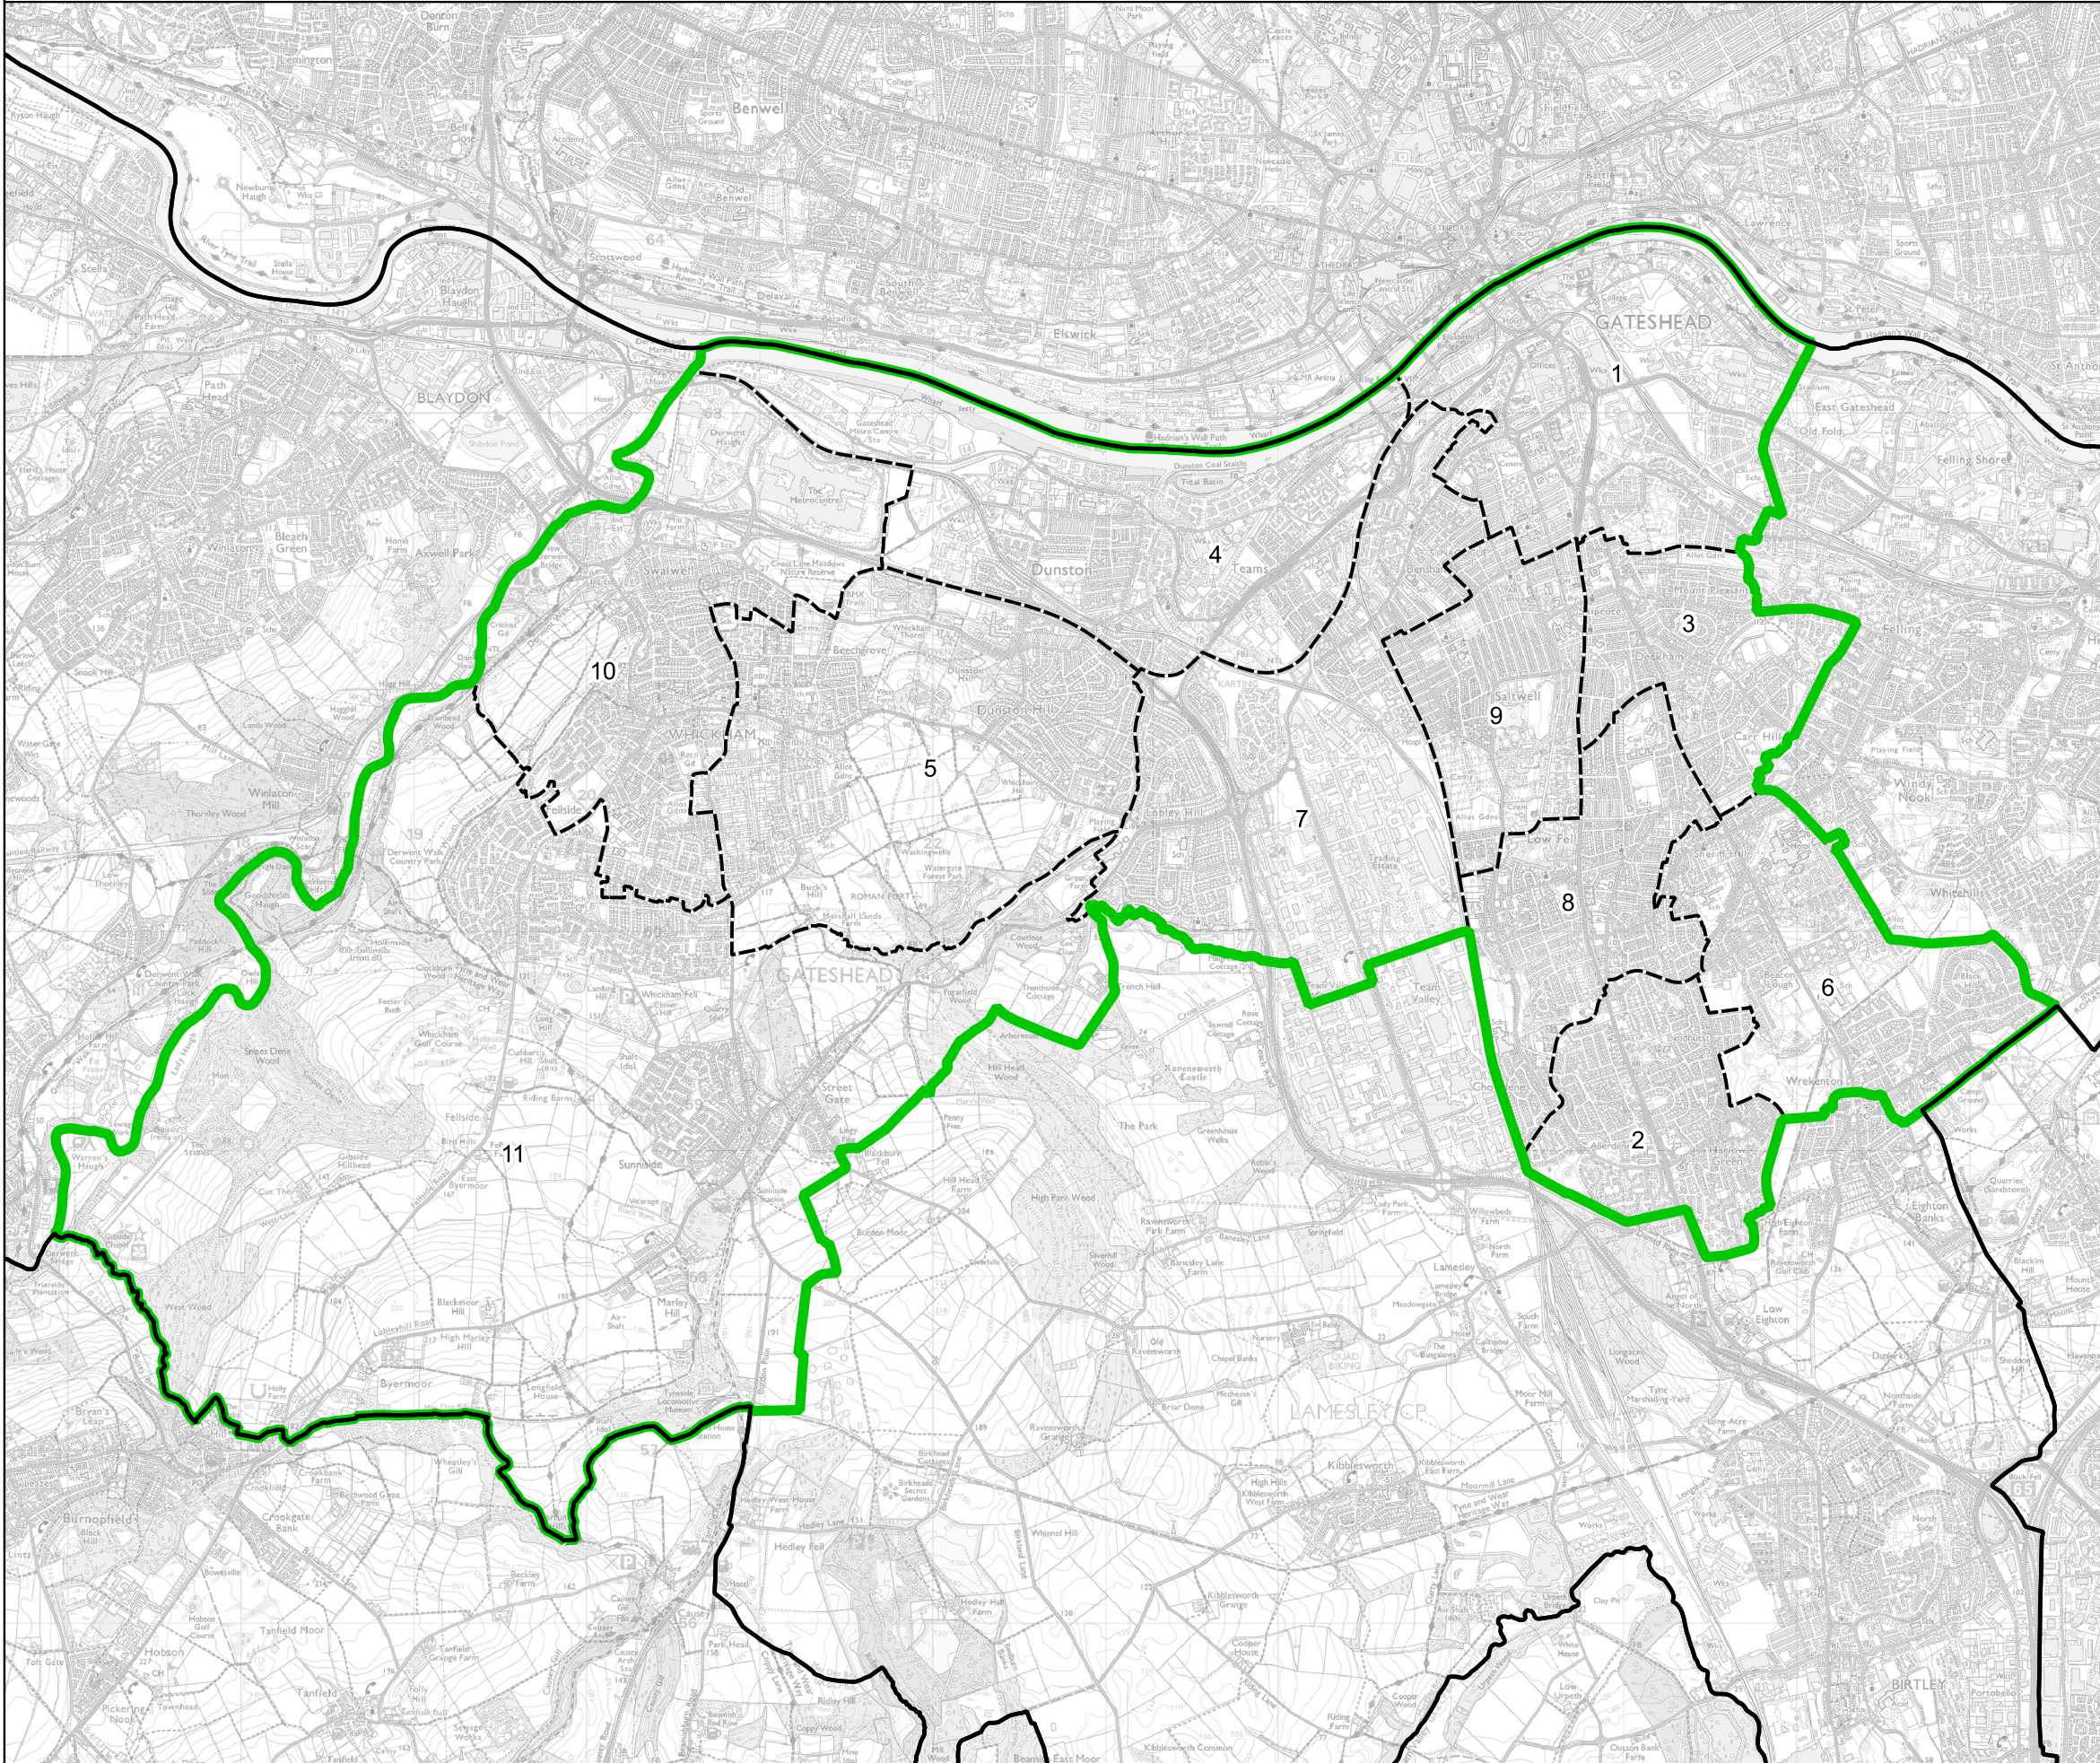

# Boundary Commission for England - Final Recommendations for the North East Region

## Gateshead Central and Whickham Borough Constituency - Electorate 70,994

- Wards:
- 1 Bridges
  - 2 Chowdene
  - 3 Deckham
  - 4 Dunston and Teams
  - 5 Dunston Hill and Whickham East
  - 6 High Fell
  - 7 Lobley Hill and Bensham
  - 8 Low Fell
  - 9 Saltwell
  - 10 Whickham North
  - 11 Whickham South and Sunnyside

Constituency  
 Local Authorities  
 Wards

0 0.5 1 km

© Crown copyright and database rights 2023 OS 100018289. You are permitted to use this data solely to enable you to respond to, or interact with, the organisation that provided you with the data. You are not permitted to copy, sub-licence, distribute or sell any of this data to third parties in any form. Third party rights to enforce the terms of this licence shall be reserved to OS.