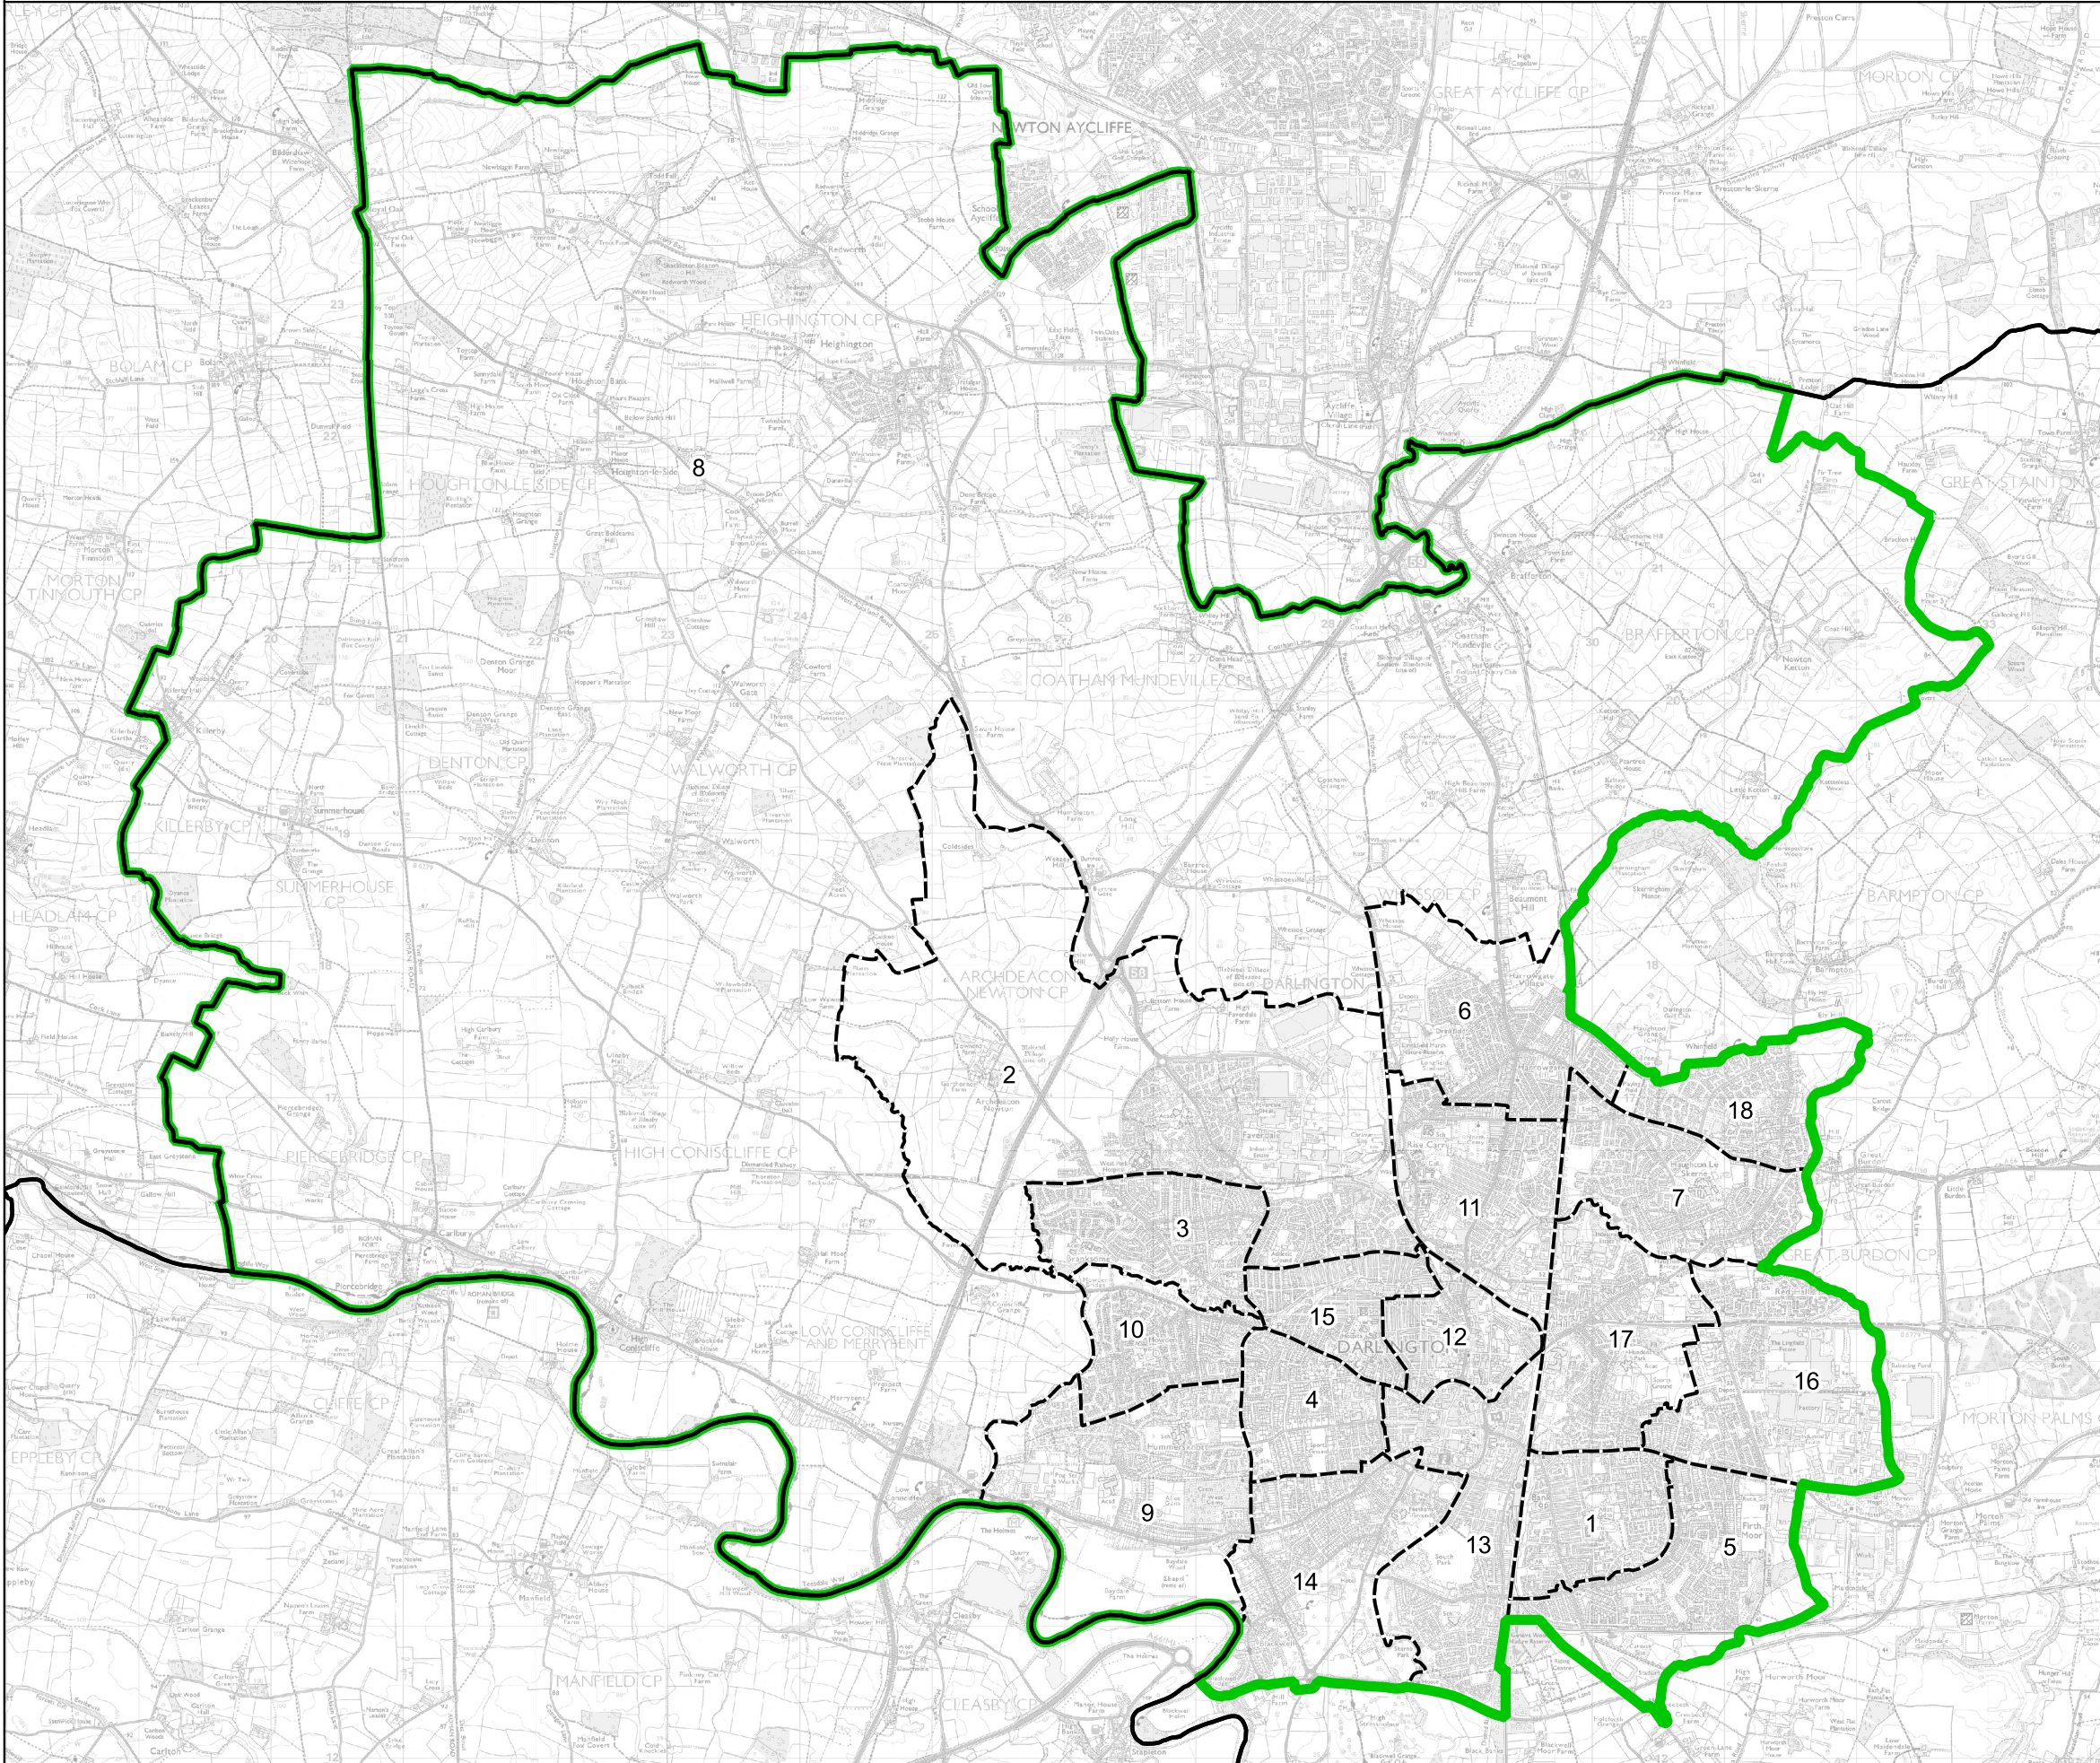

Boundary Commission for England - Final Recommendations for the North East Region

Darlington County Constituency - Electorate 70,446

- Wards:
- 1 Bank Top & Lascelles
 - 2 Brinkburn & Faverdale
 - 3 Cockerton
 - 4 College
 - 5 Eastbourne
 - 6 Harrowgate Hill
 - 7 Haughton & Springfield
 - 8 Heighington & Coniscliffe
 - 9 Hummersknott
 - 10 Mowden
 - 11 North Road
 - 12 Northgate
 - 13 Park East
 - 14 Park West
 - 15 Pierremont
 - 16 Red Hall & Lingfield
 - 17 Stephenson
 - 18 Whinfield

- Constituency
- Local Authorities
- Wards

0 0.7 1.4 km

© Crown copyright and database rights 2023 OS 100018289. You are permitted to use this data solely to enable you to respond to, or interact with, the organisation that provided you with the data. You are not permitted to copy, sub-licence, distribute or sell any of this data to third parties in any form. Third party rights to enforce the terms of this licence shall be reserved to OS.

Darlington County Constituency