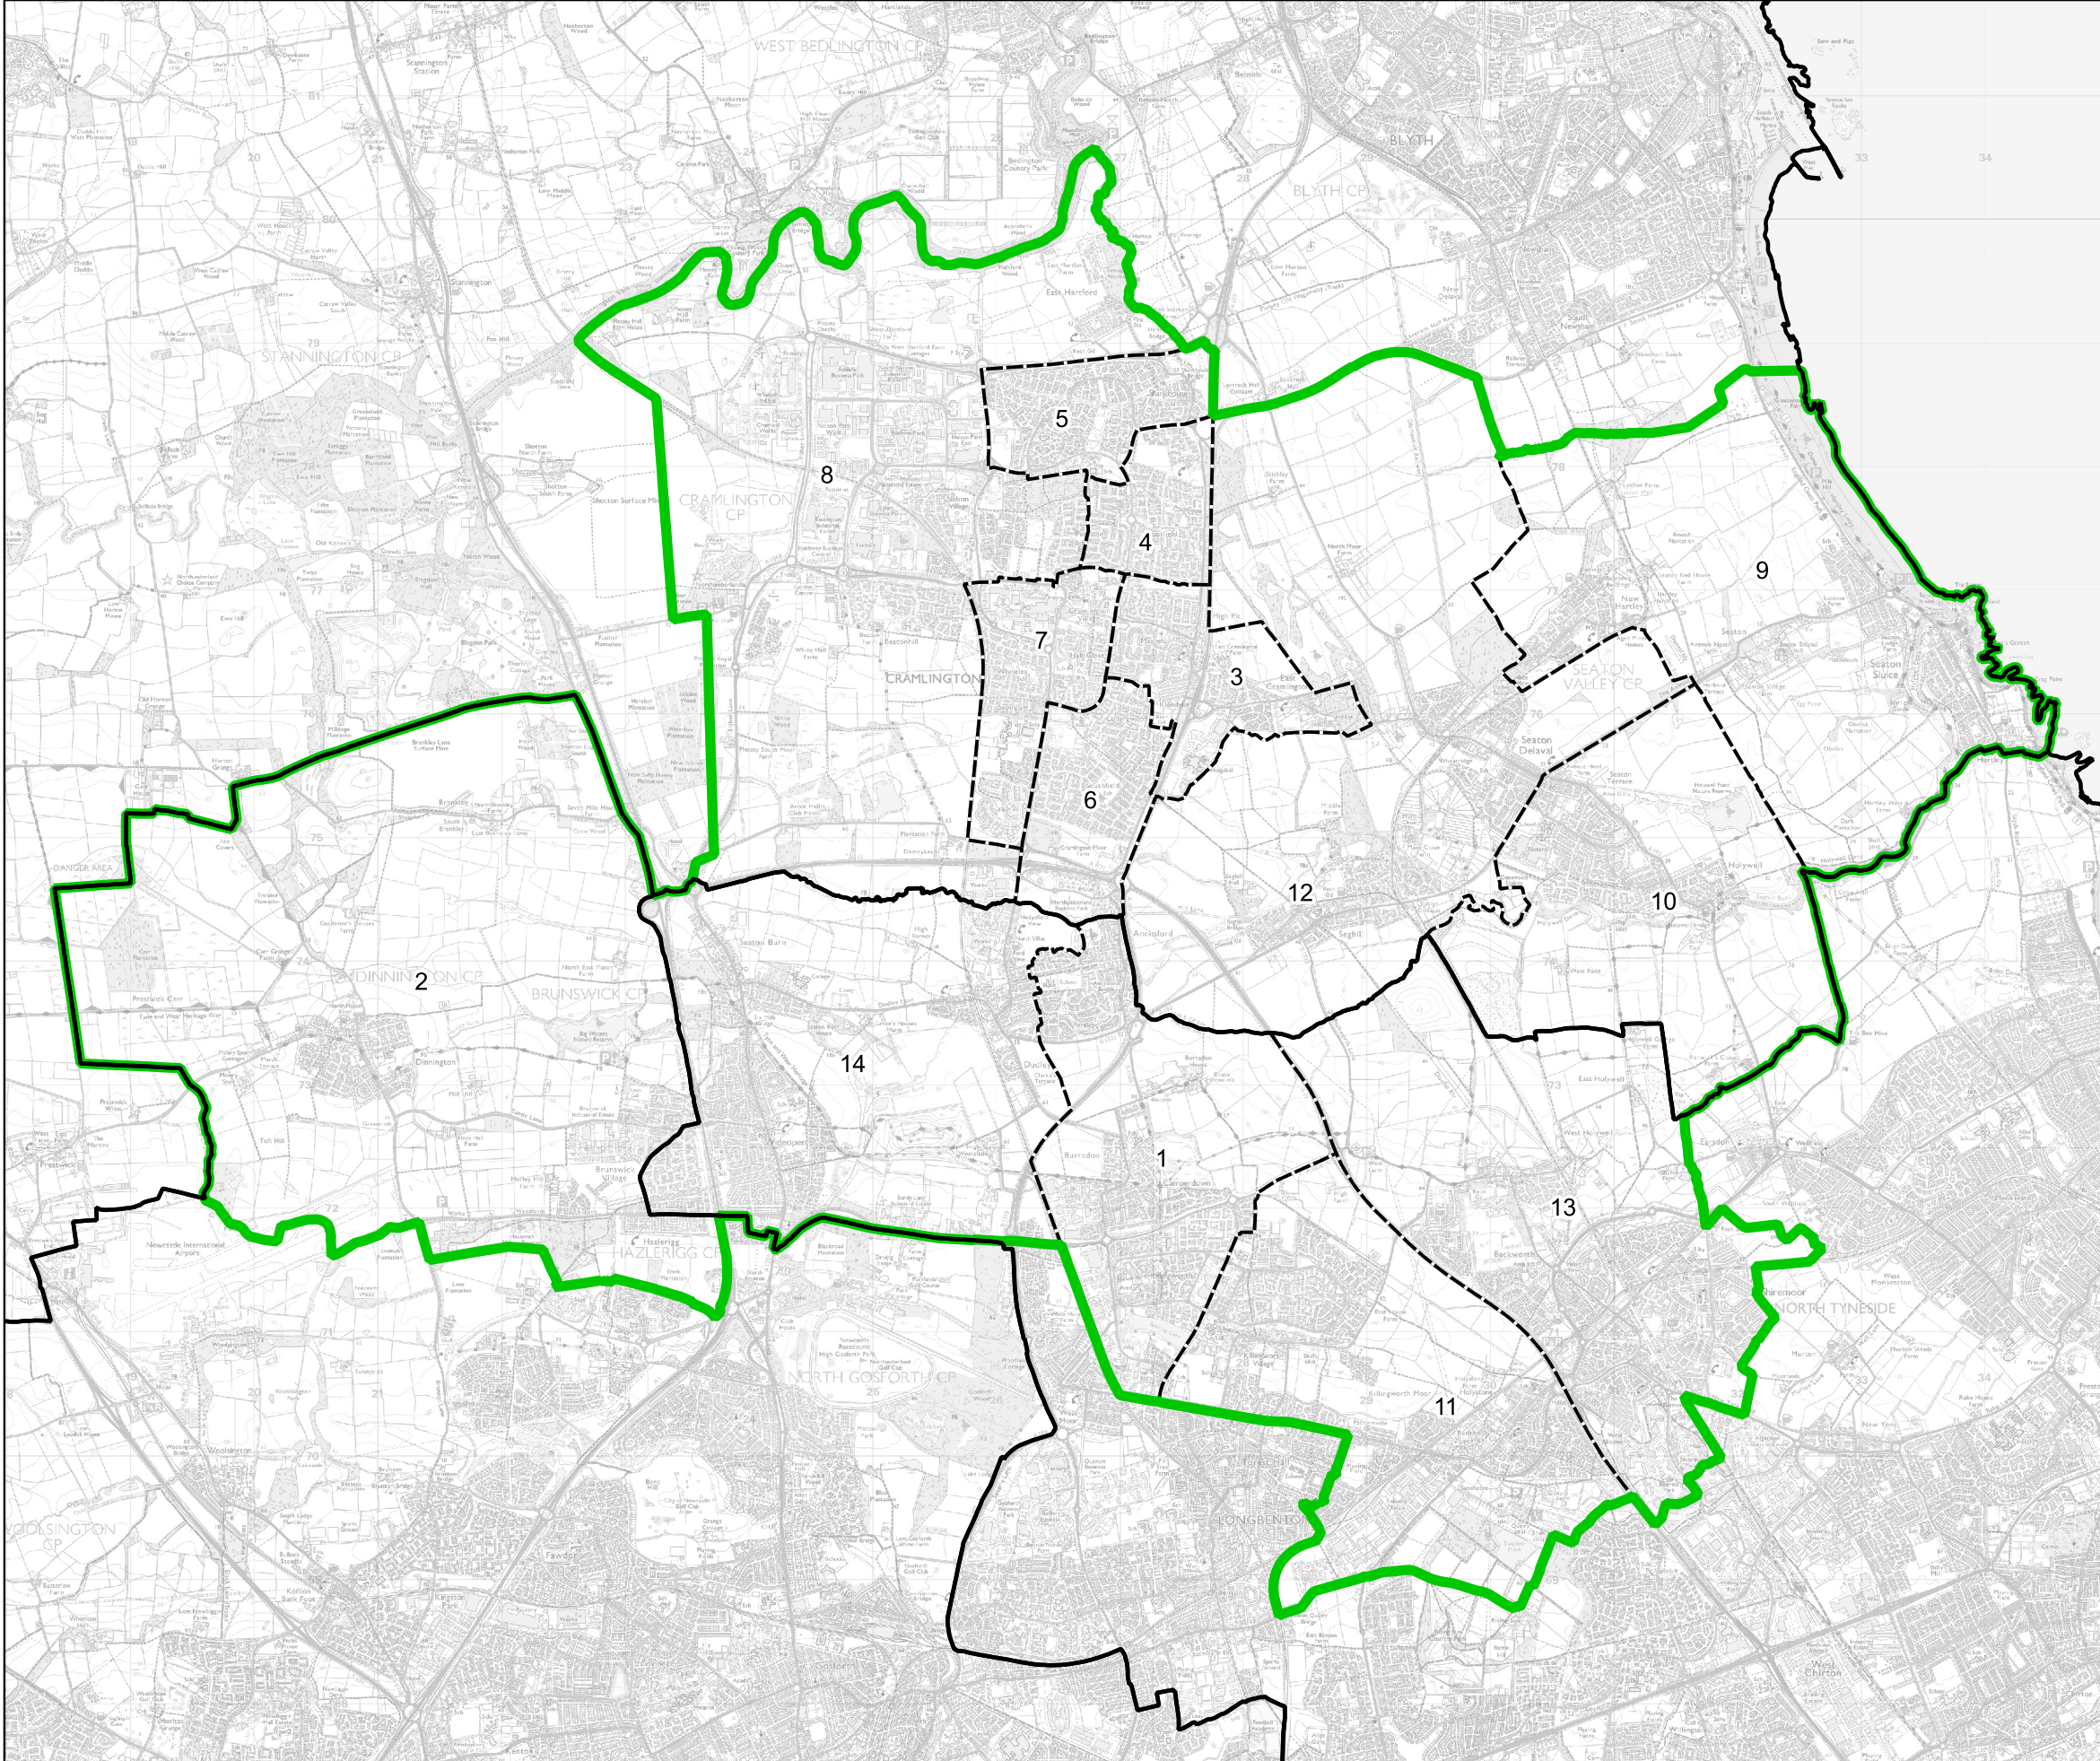

# Boundary Commission for England - Final Recommendations for the North East Region

## Cramlington and Killingworth County Constituency - Electorate 73,295

### Wards:

- 1 Camperdown
- 2 Castle (Part)
- 3 Cramlington East
- 4 Cramlington Eastfield
- 5 Cramlington North
- 6 Cramlington South East
- 7 Cramlington Village
- 8 Cramlington West
- 9 Hartley
- 10 Holywell
- 11 Killingworth
- 12 Seghill with Seaton Delaval
- 13 Valley
- 14 Weetslade

- Constituency
- Local Authorities
- Wards

0 0.8 1.6 km

© Crown copyright and database rights 2023 OS 100018289. You are permitted to use this data solely to enable you to respond to, or interact with, the organisation that provided you with the data. You are not permitted to copy, sub-licence, distribute or sell any of this data to third parties in any form. Third party rights to enforce the terms of this licence shall be reserved to OS.