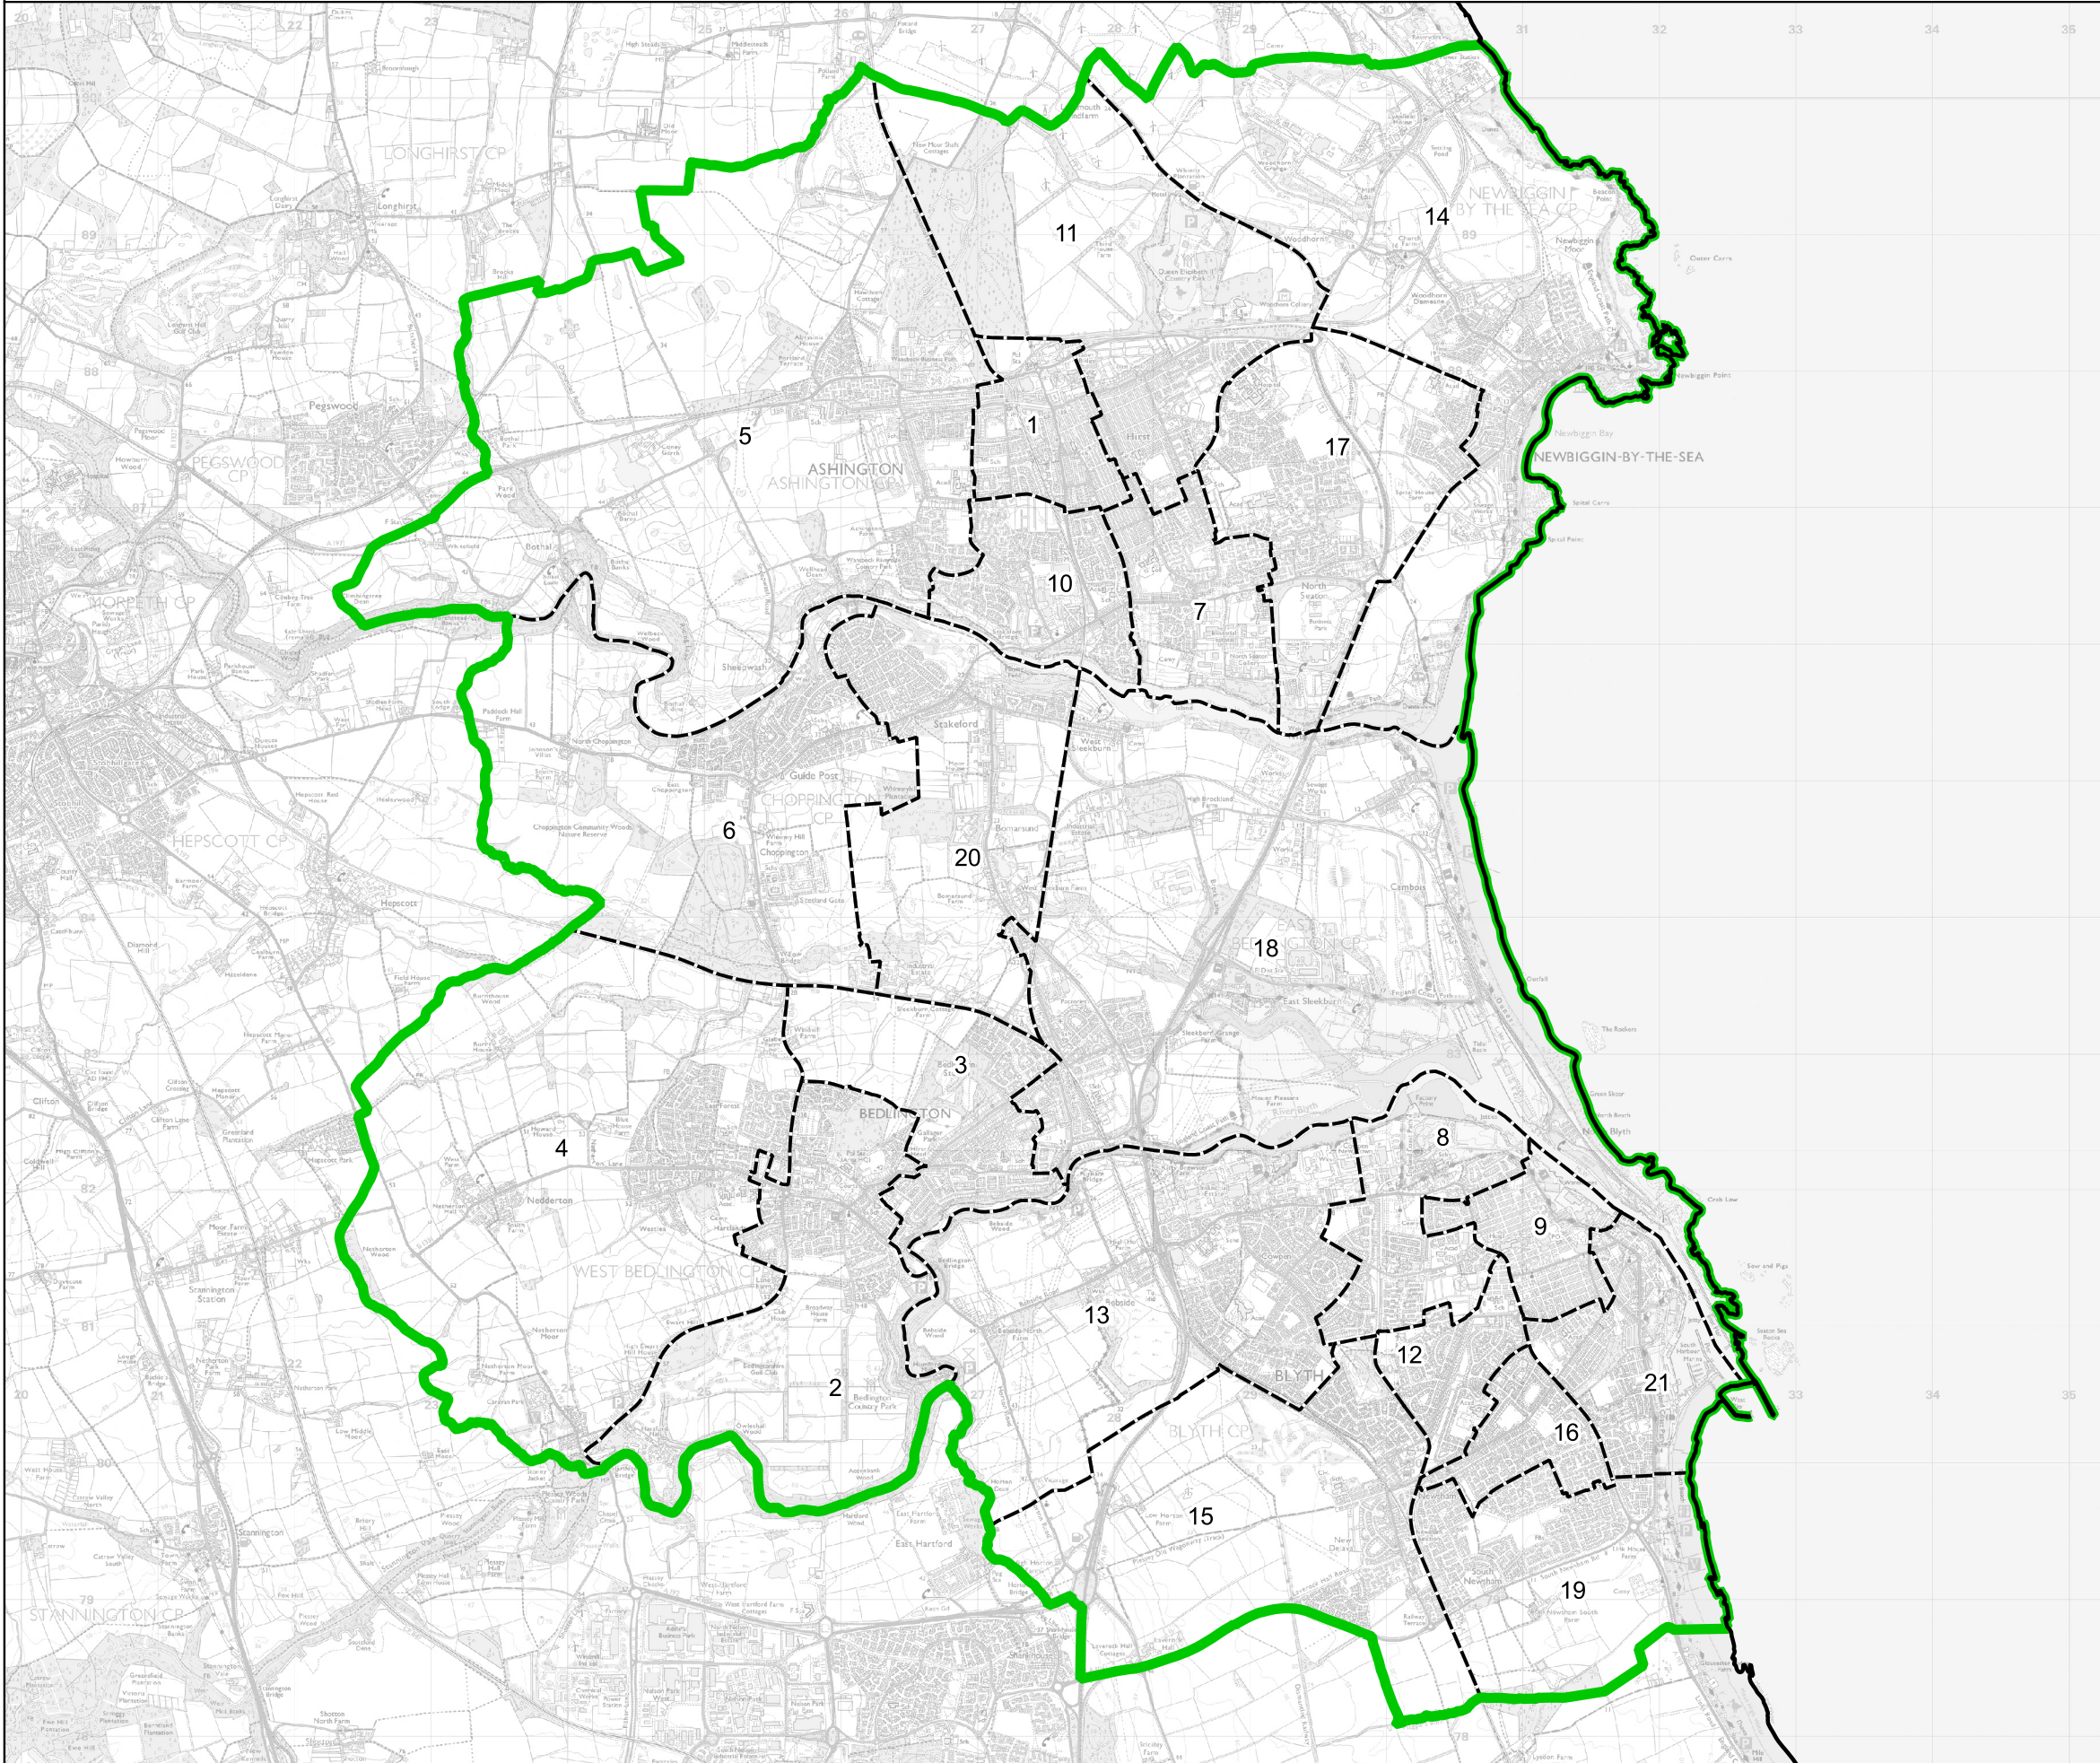

# Boundary Commission for England - Final Recommendations for the North East Region

## Blyth and Ashington County Constituency - Electorate 75,452

- Wards:
- 1 Ashington Central
  - 2 Bedlington Central
  - 3 Bedlington East
  - 4 Bedlington West
  - 5 Bothal
  - 6 Choppington
  - 7 College
  - 8 Cowpen
  - 9 Croft
  - 10 Haydon
  - 11 Hirst
  - 12 Isabella
  - 13 Kitty Brewster
  - 14 Newbiggin Central and East
  - 15 Newsham
  - 16 Plessey
  - 17 Seaton with Newbiggin West
  - 18 Sleekburn
  - 19 South Blyth
  - 20 Stakeford
  - 21 Wensleydale

- Constituency
- Local Authorities
- Wards

0 0.7 1.4 km

© Crown copyright and database rights 2023 OS 100018289. You are permitted to use this data solely to enable you to respond to, or interact with, the organisation that provided you with the data. You are not permitted to copy, sub-licence, distribute or sell any of this data to third parties in any form. Third party rights to enforce the terms of this licence shall be reserved to OS.

Blyth and Ashington County Constituency