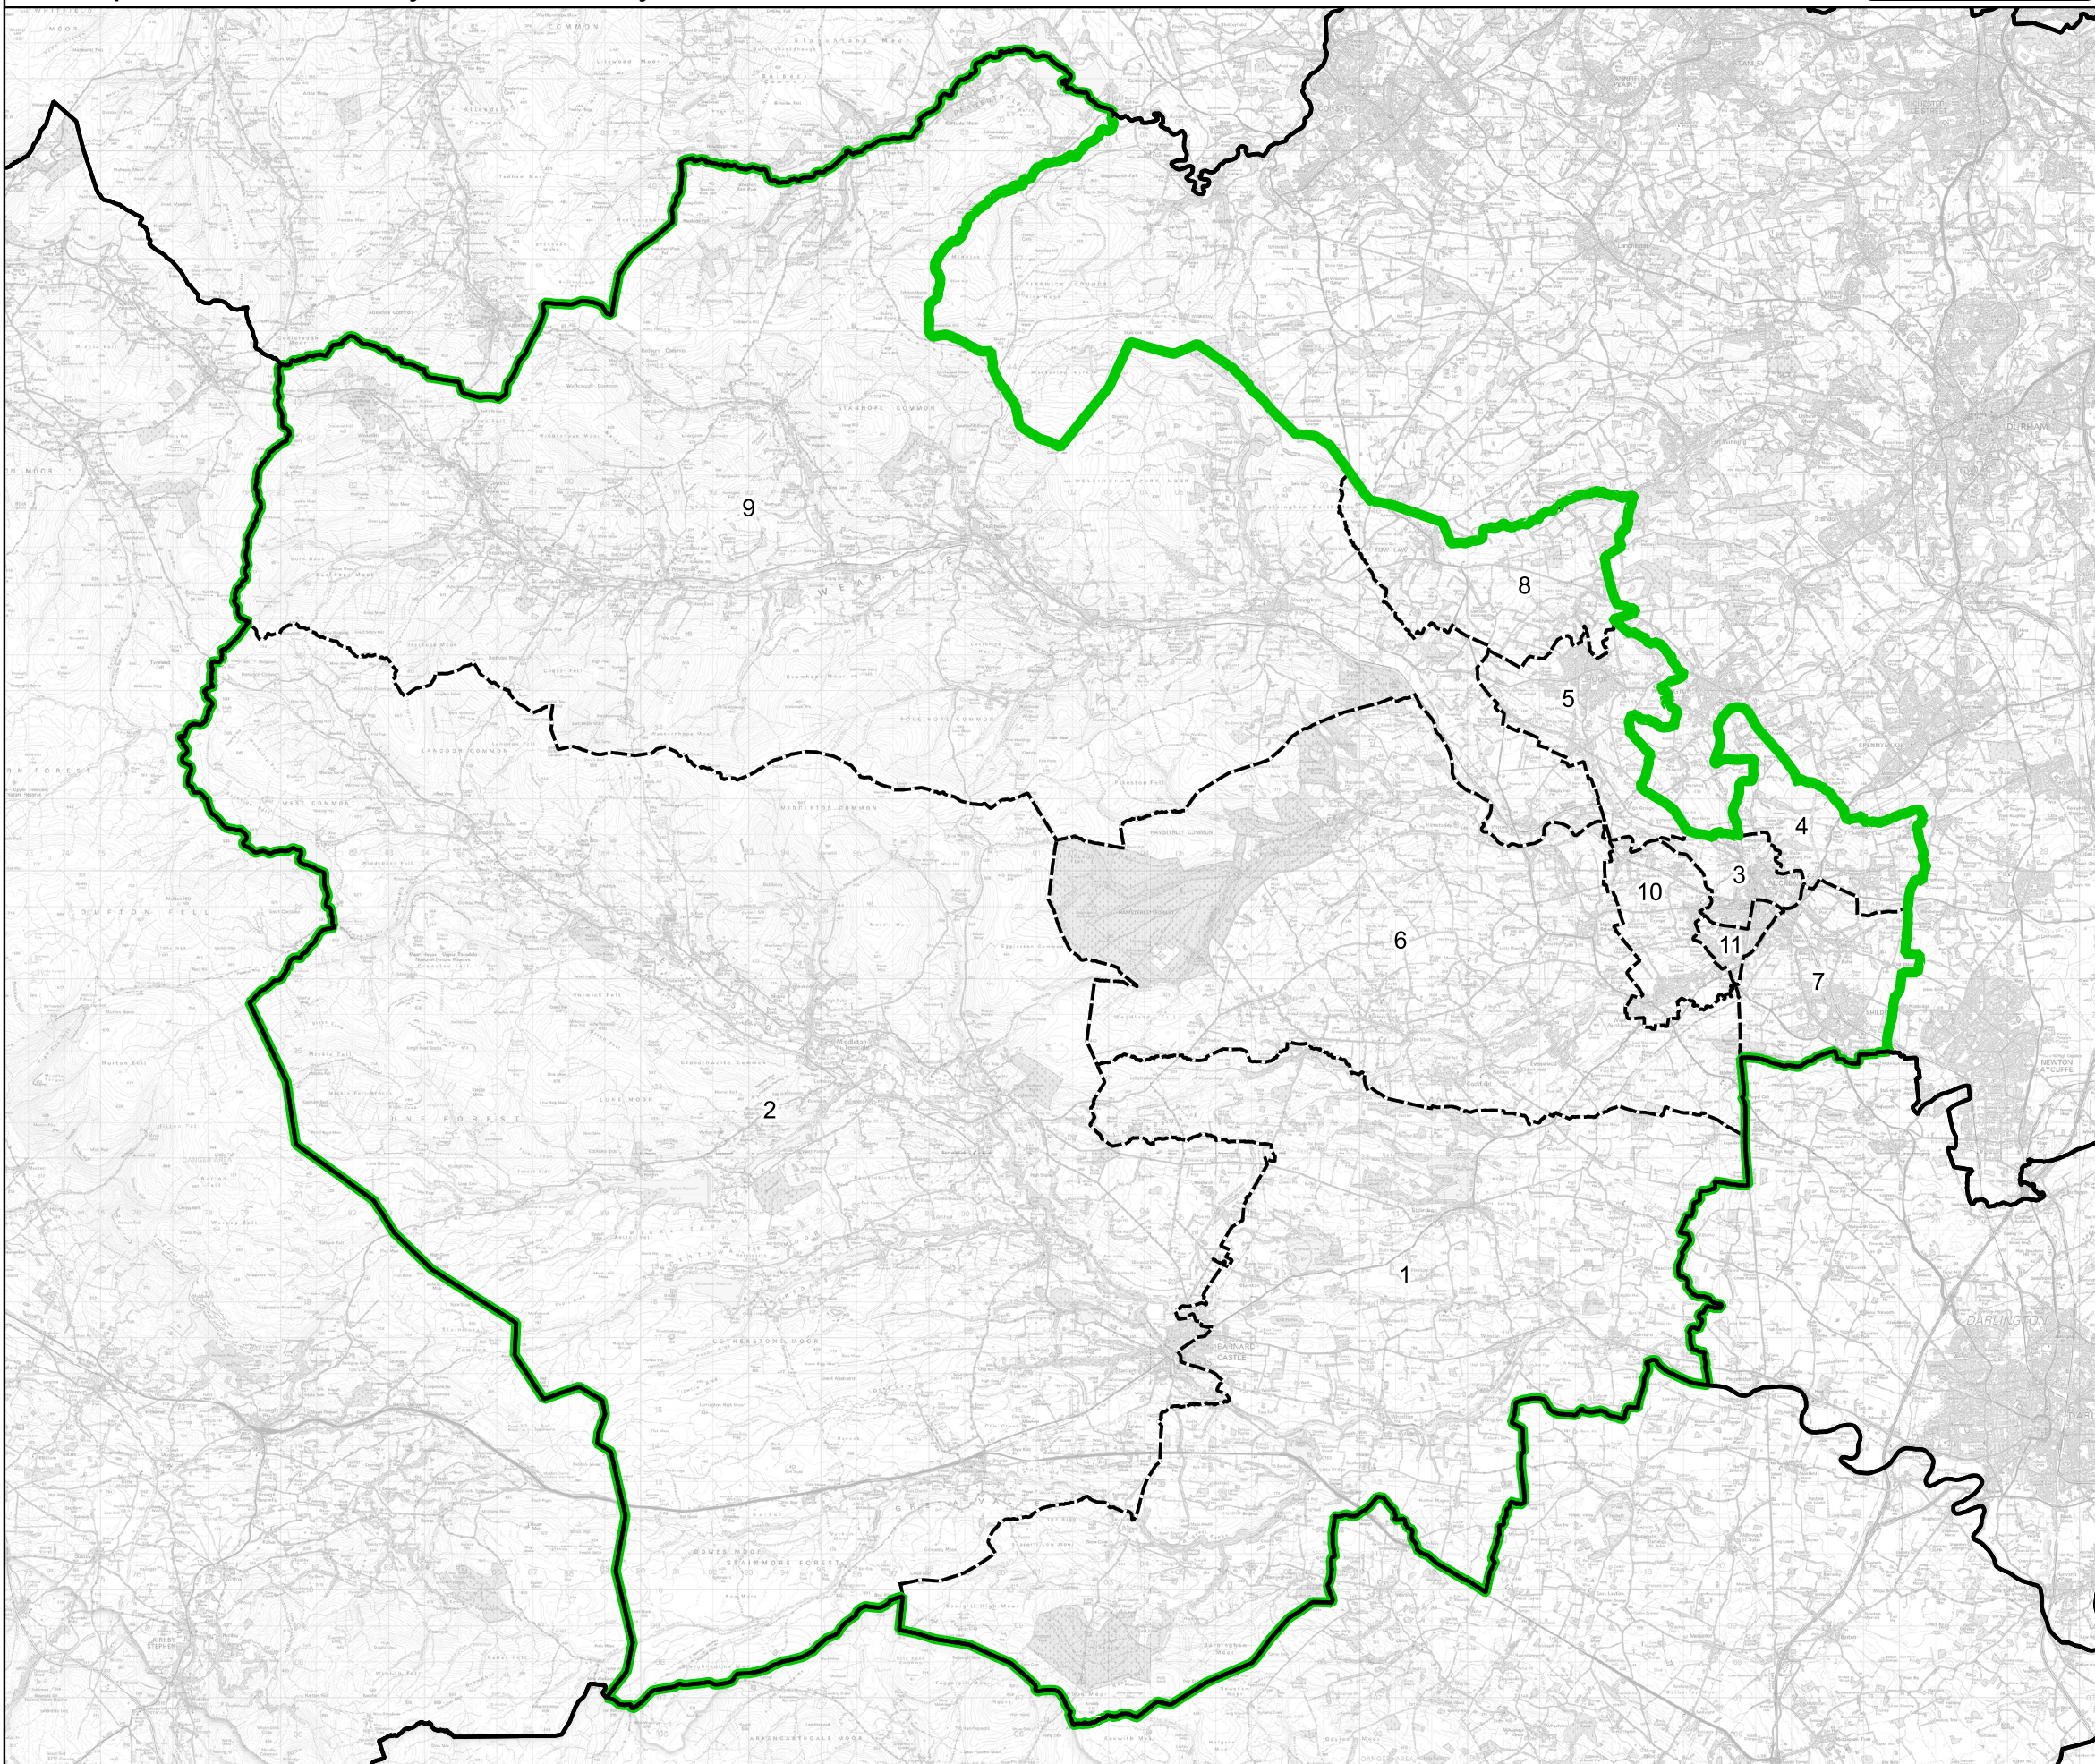

# Boundary Commission for England - Final Recommendations for the North East Region

## Bishop Auckland County Constituency - Electorate 70,879

Wards:

- 1 Barnard Castle East
- 2 Barnard Castle West
- 3 Bishop Auckland Town
- 4 Coundon
- 5 Crook
- 6 Evenwood
- 7 Shildon and Dene Valley
- 8 Tow Law
- 9 Weardale
- 10 West Auckland
- 11 Woodhouse Close

- Constituency
- Local Authorities
- Wards

© Crown copyright and database rights 2023 OS 100018289. You are permitted to use this data solely to enable you to respond to, or interact with, the organisation that provided you with the data. You are not permitted to copy, sub-licence, distribute or sell any of this data to third parties in any form. Third party rights to enforce the terms of this licence shall be reserved to OS.

Bishop Auckland County Constituency