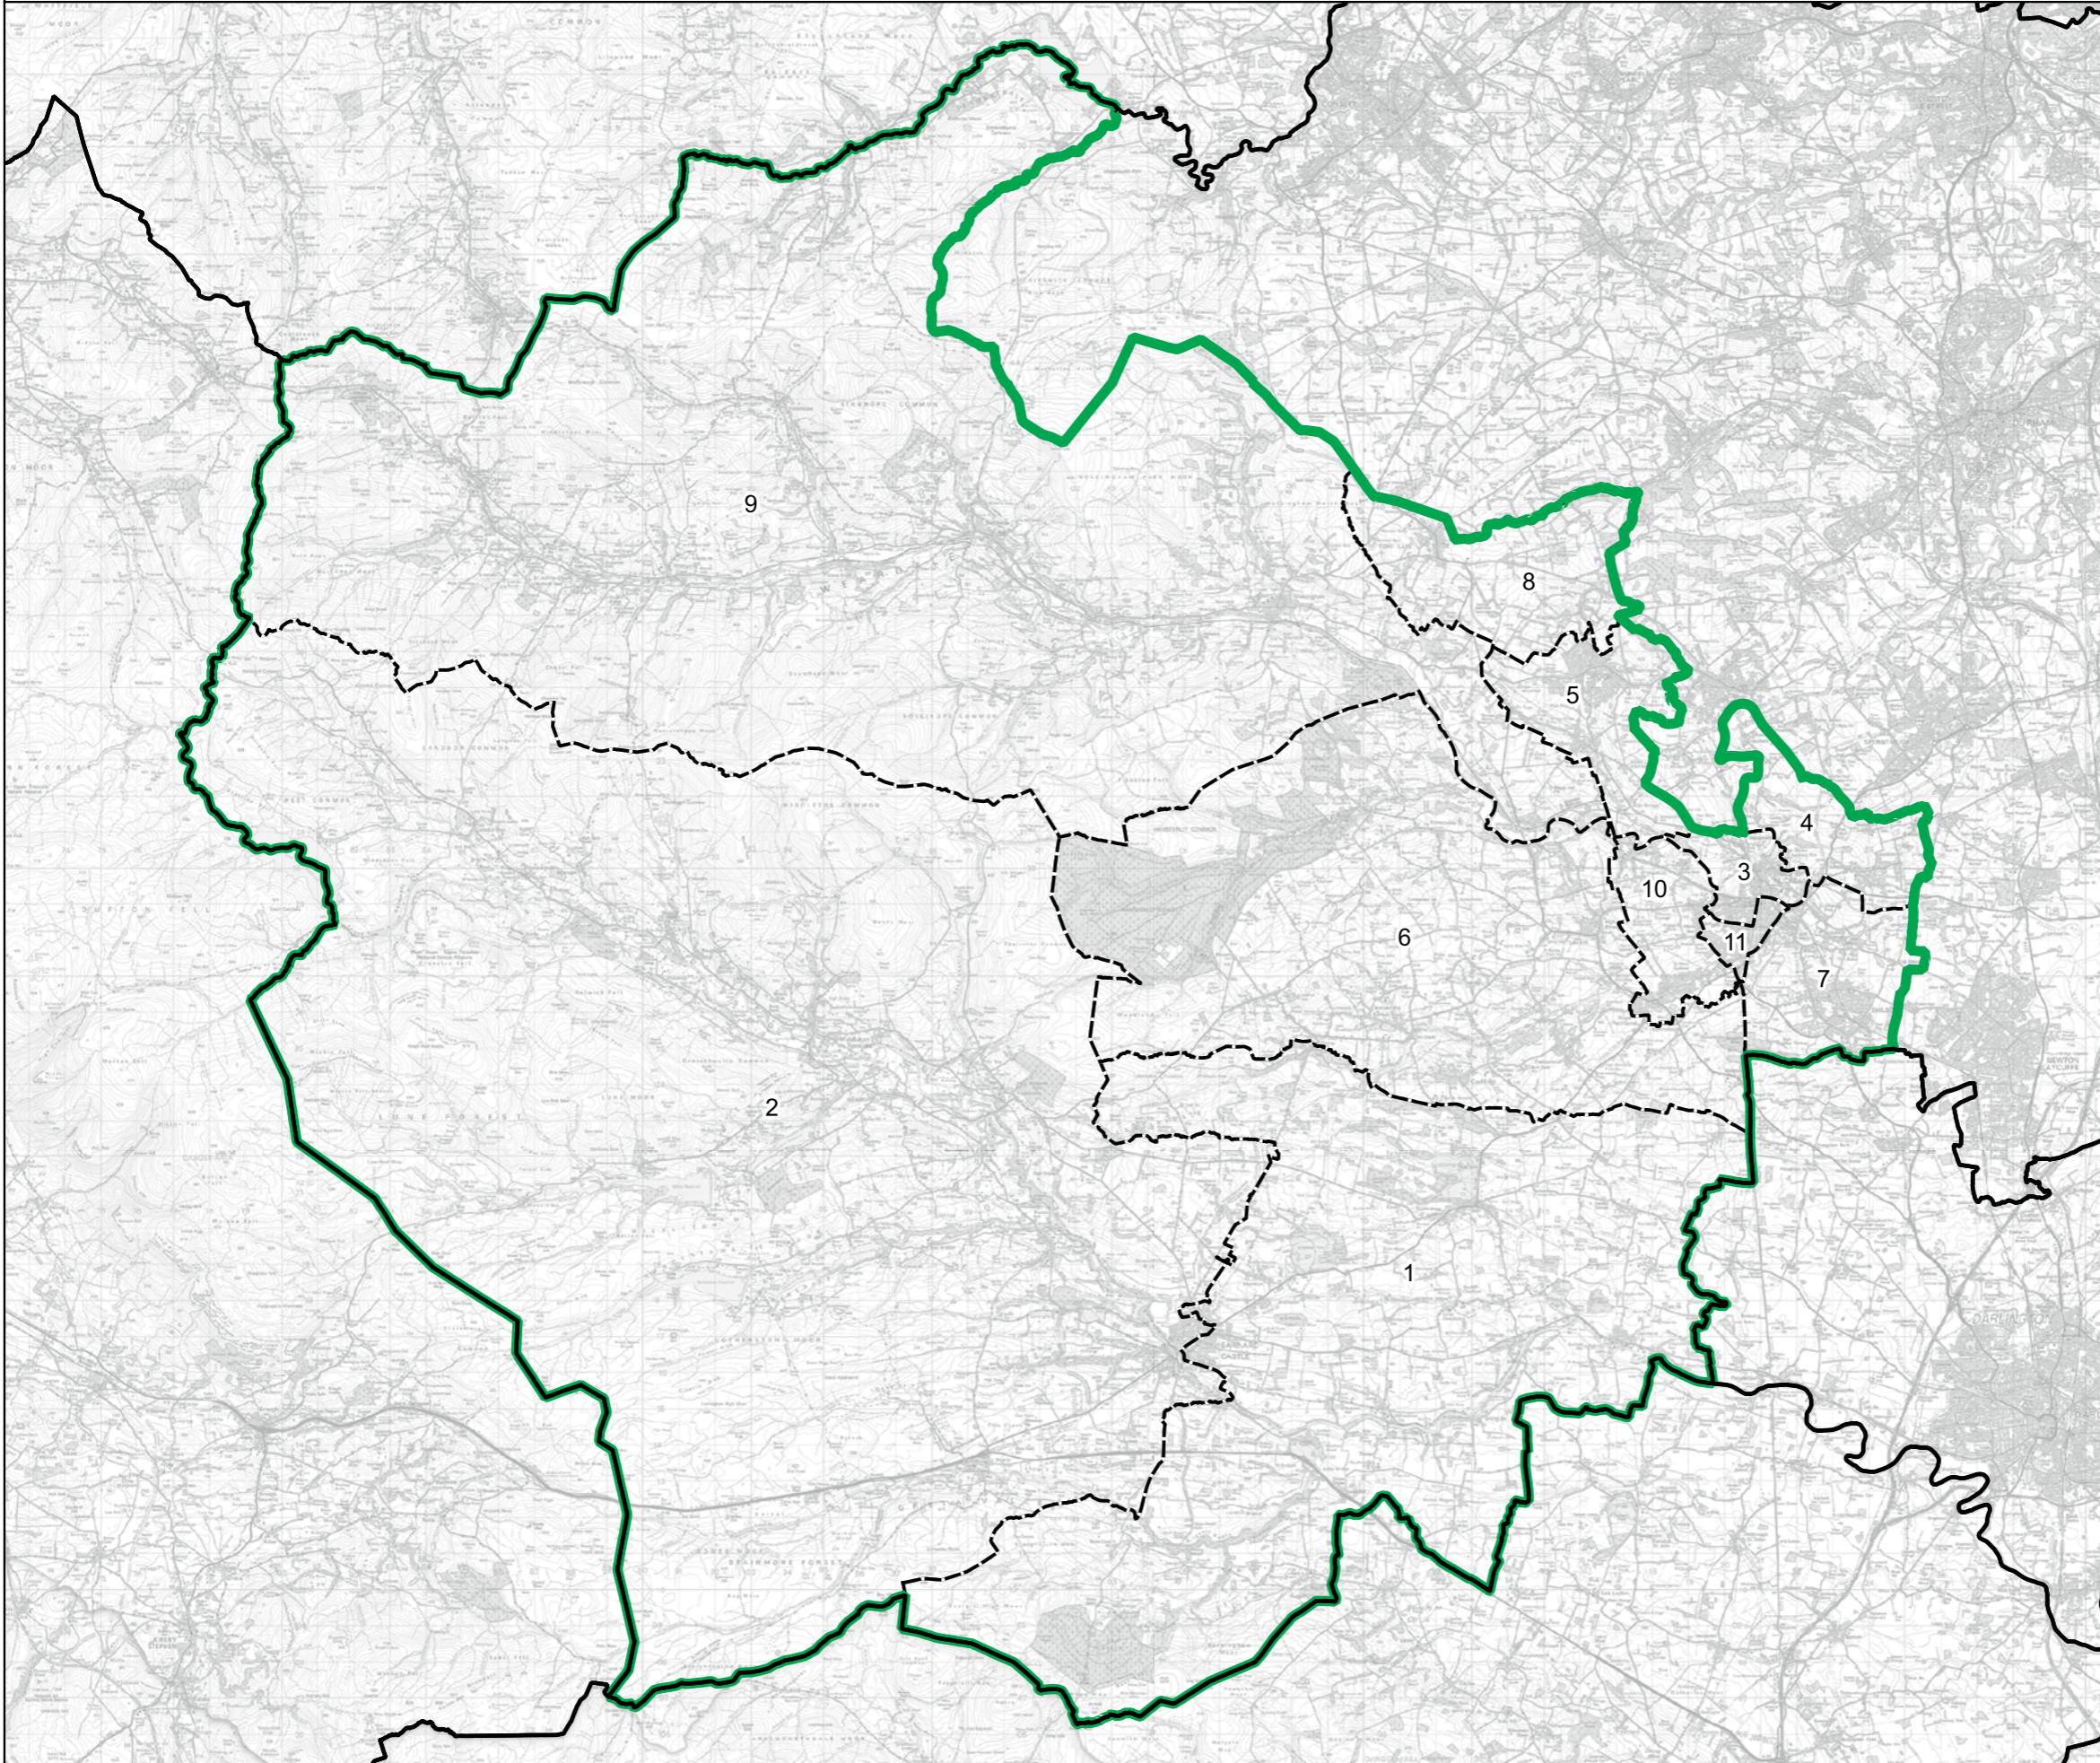

Wards:

- 1 Barnard Castle East
- 2 Barnard Castle West
- 3 Bishop Auckland Town
- 4 Coundon
- 5 Crook
- 6 Evenwood
- 7 Shildon and Dene Valley
- 8 Tow Law
- 9 Weardale
- 10 West Auckland
- 11 Woodhouse Close