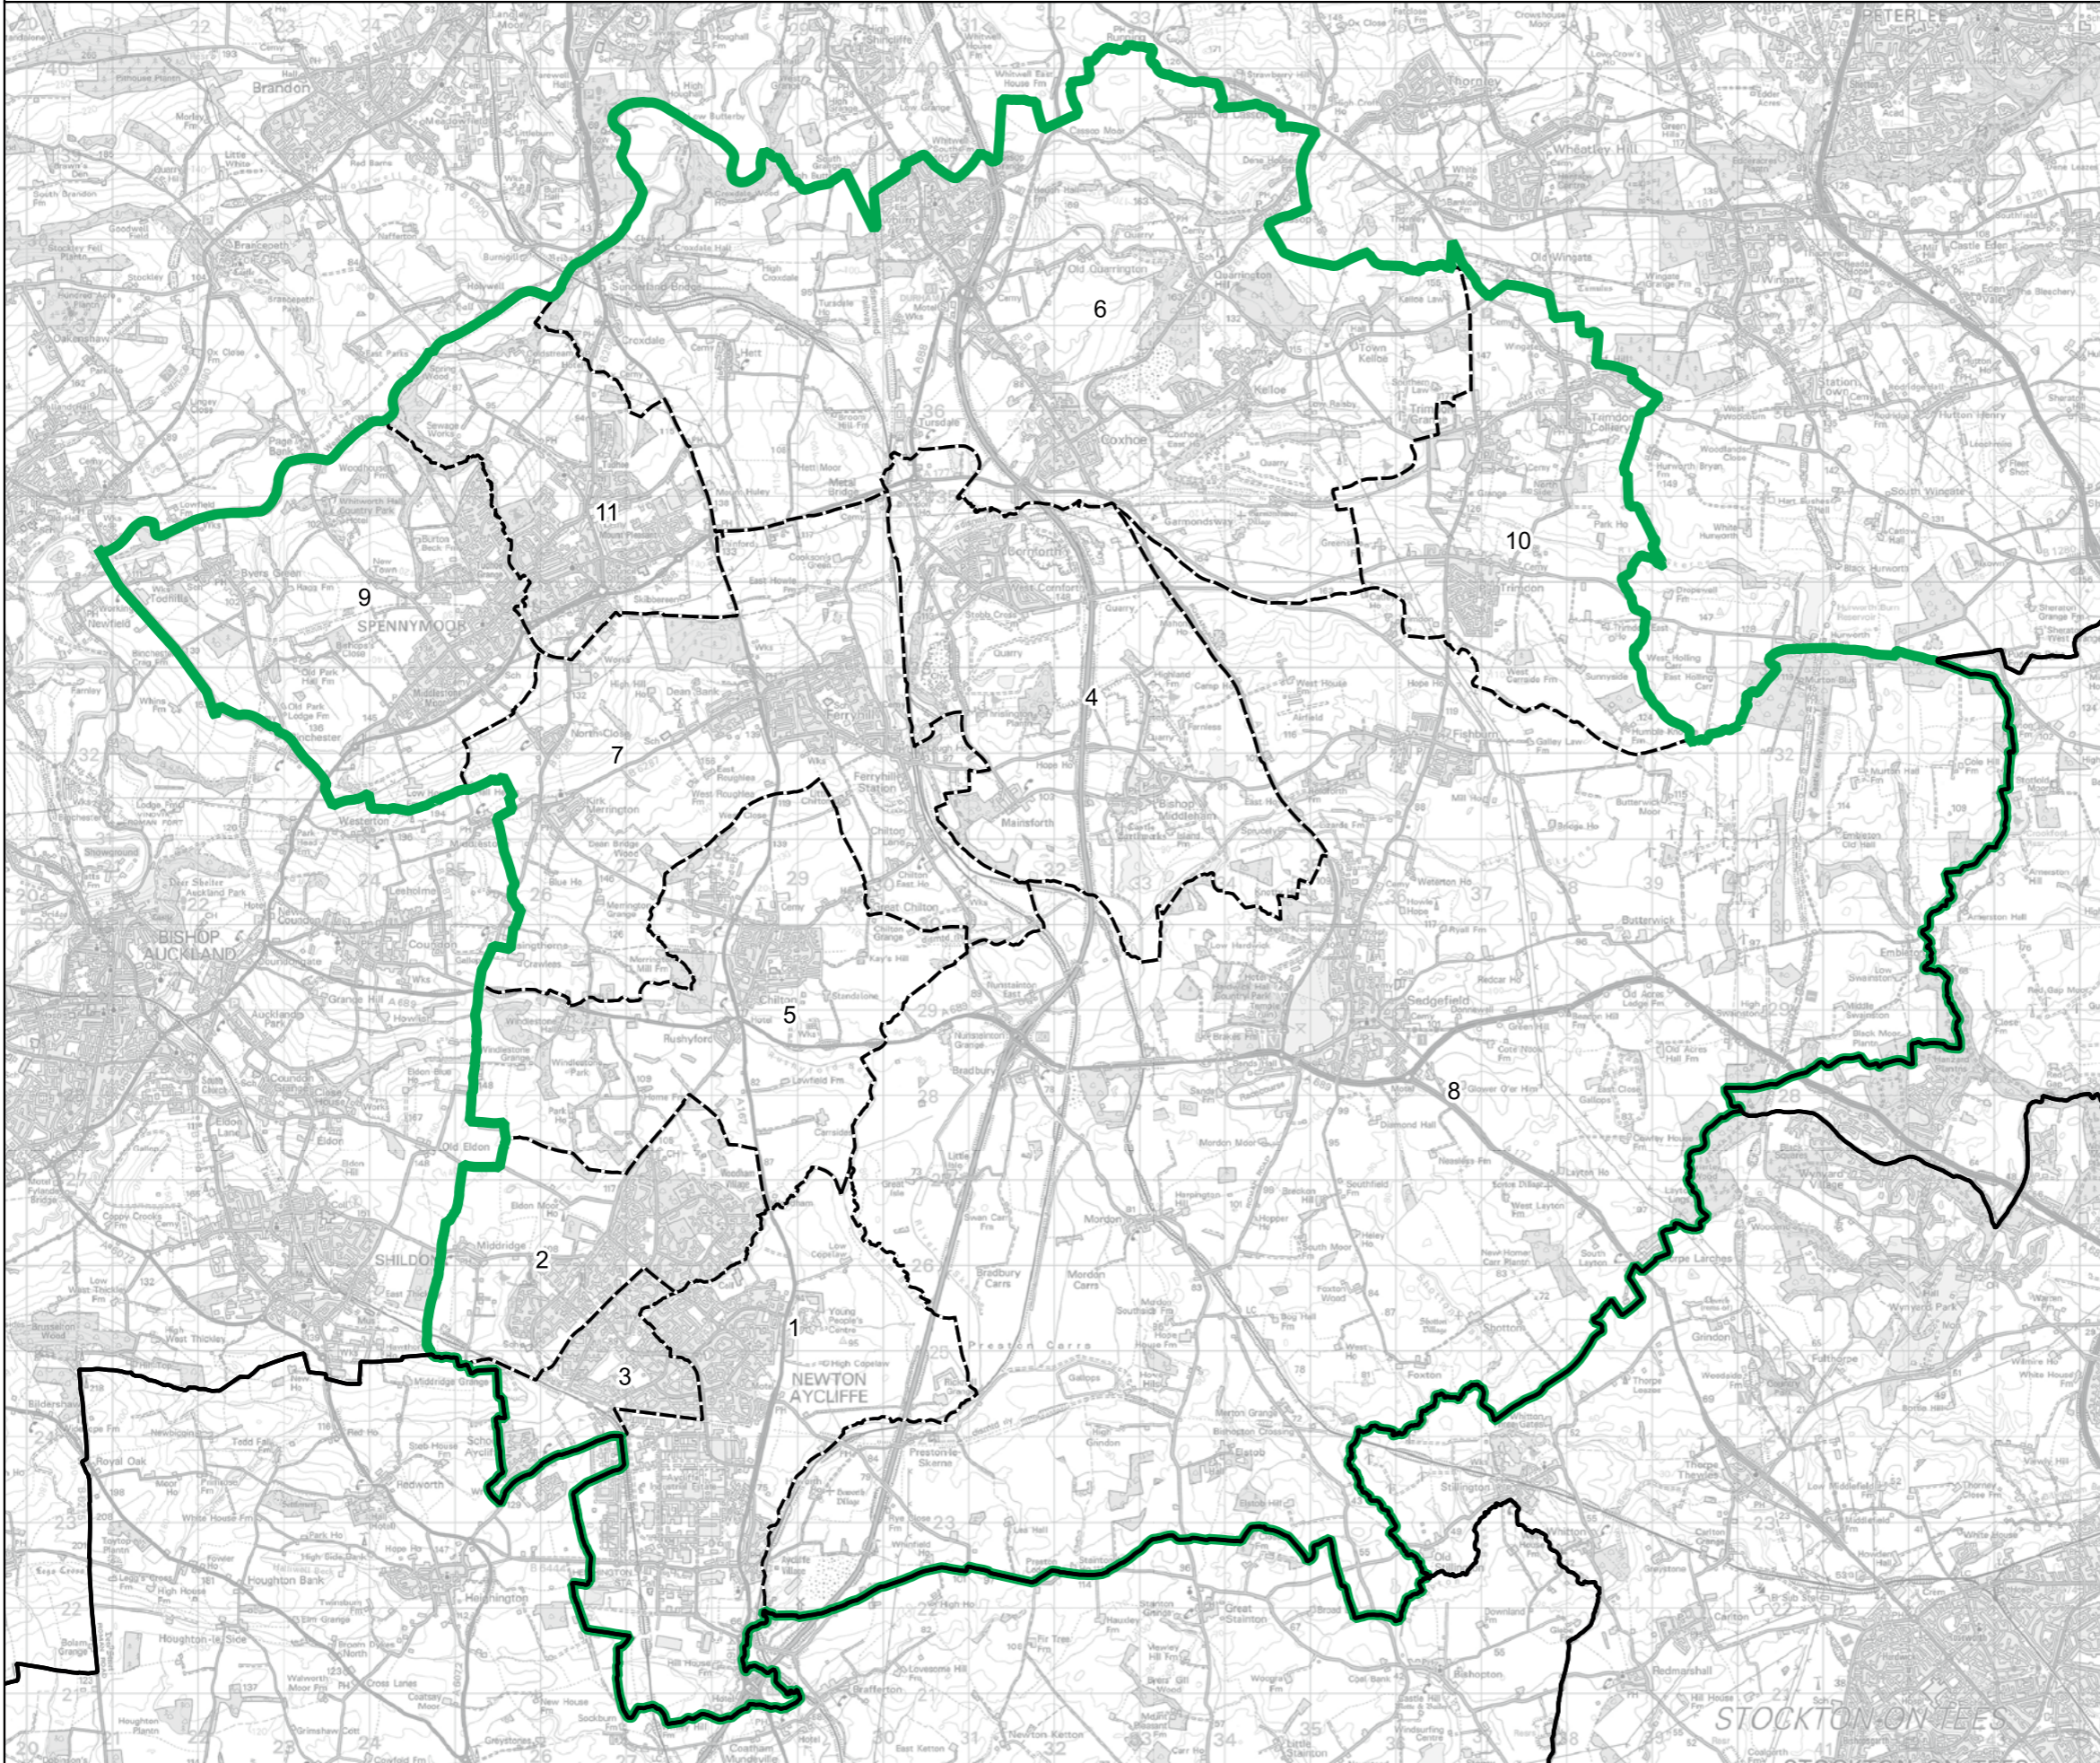

Wards:

- 1 Aycliffe East
- 2 Aycliffe North and Middridge
- 3 Aycliffe West
- 4 Bishop Middleham and Cornforth
- 5 Chilton
- 6 Coxhoe
- 7 Ferryhill
- 8 Sedgefield
- 9 Spennymoor
- 10 Trimdon and Thornley (Part)
- 11 Tudhoe

- Constituency
- Local Authorities
- Wards

0 1 2 km

© Crown copyright and database rights 2023 OS 100018289. You are permitted to use this data solely to enable you to respond to, or interact with, the organisation that provided you with the data. You are not permitted to copy, sub-licence, distribute or sell any of this data to third parties in any form. Third party rights to enforce the terms of this licence shall be reserved to OS.