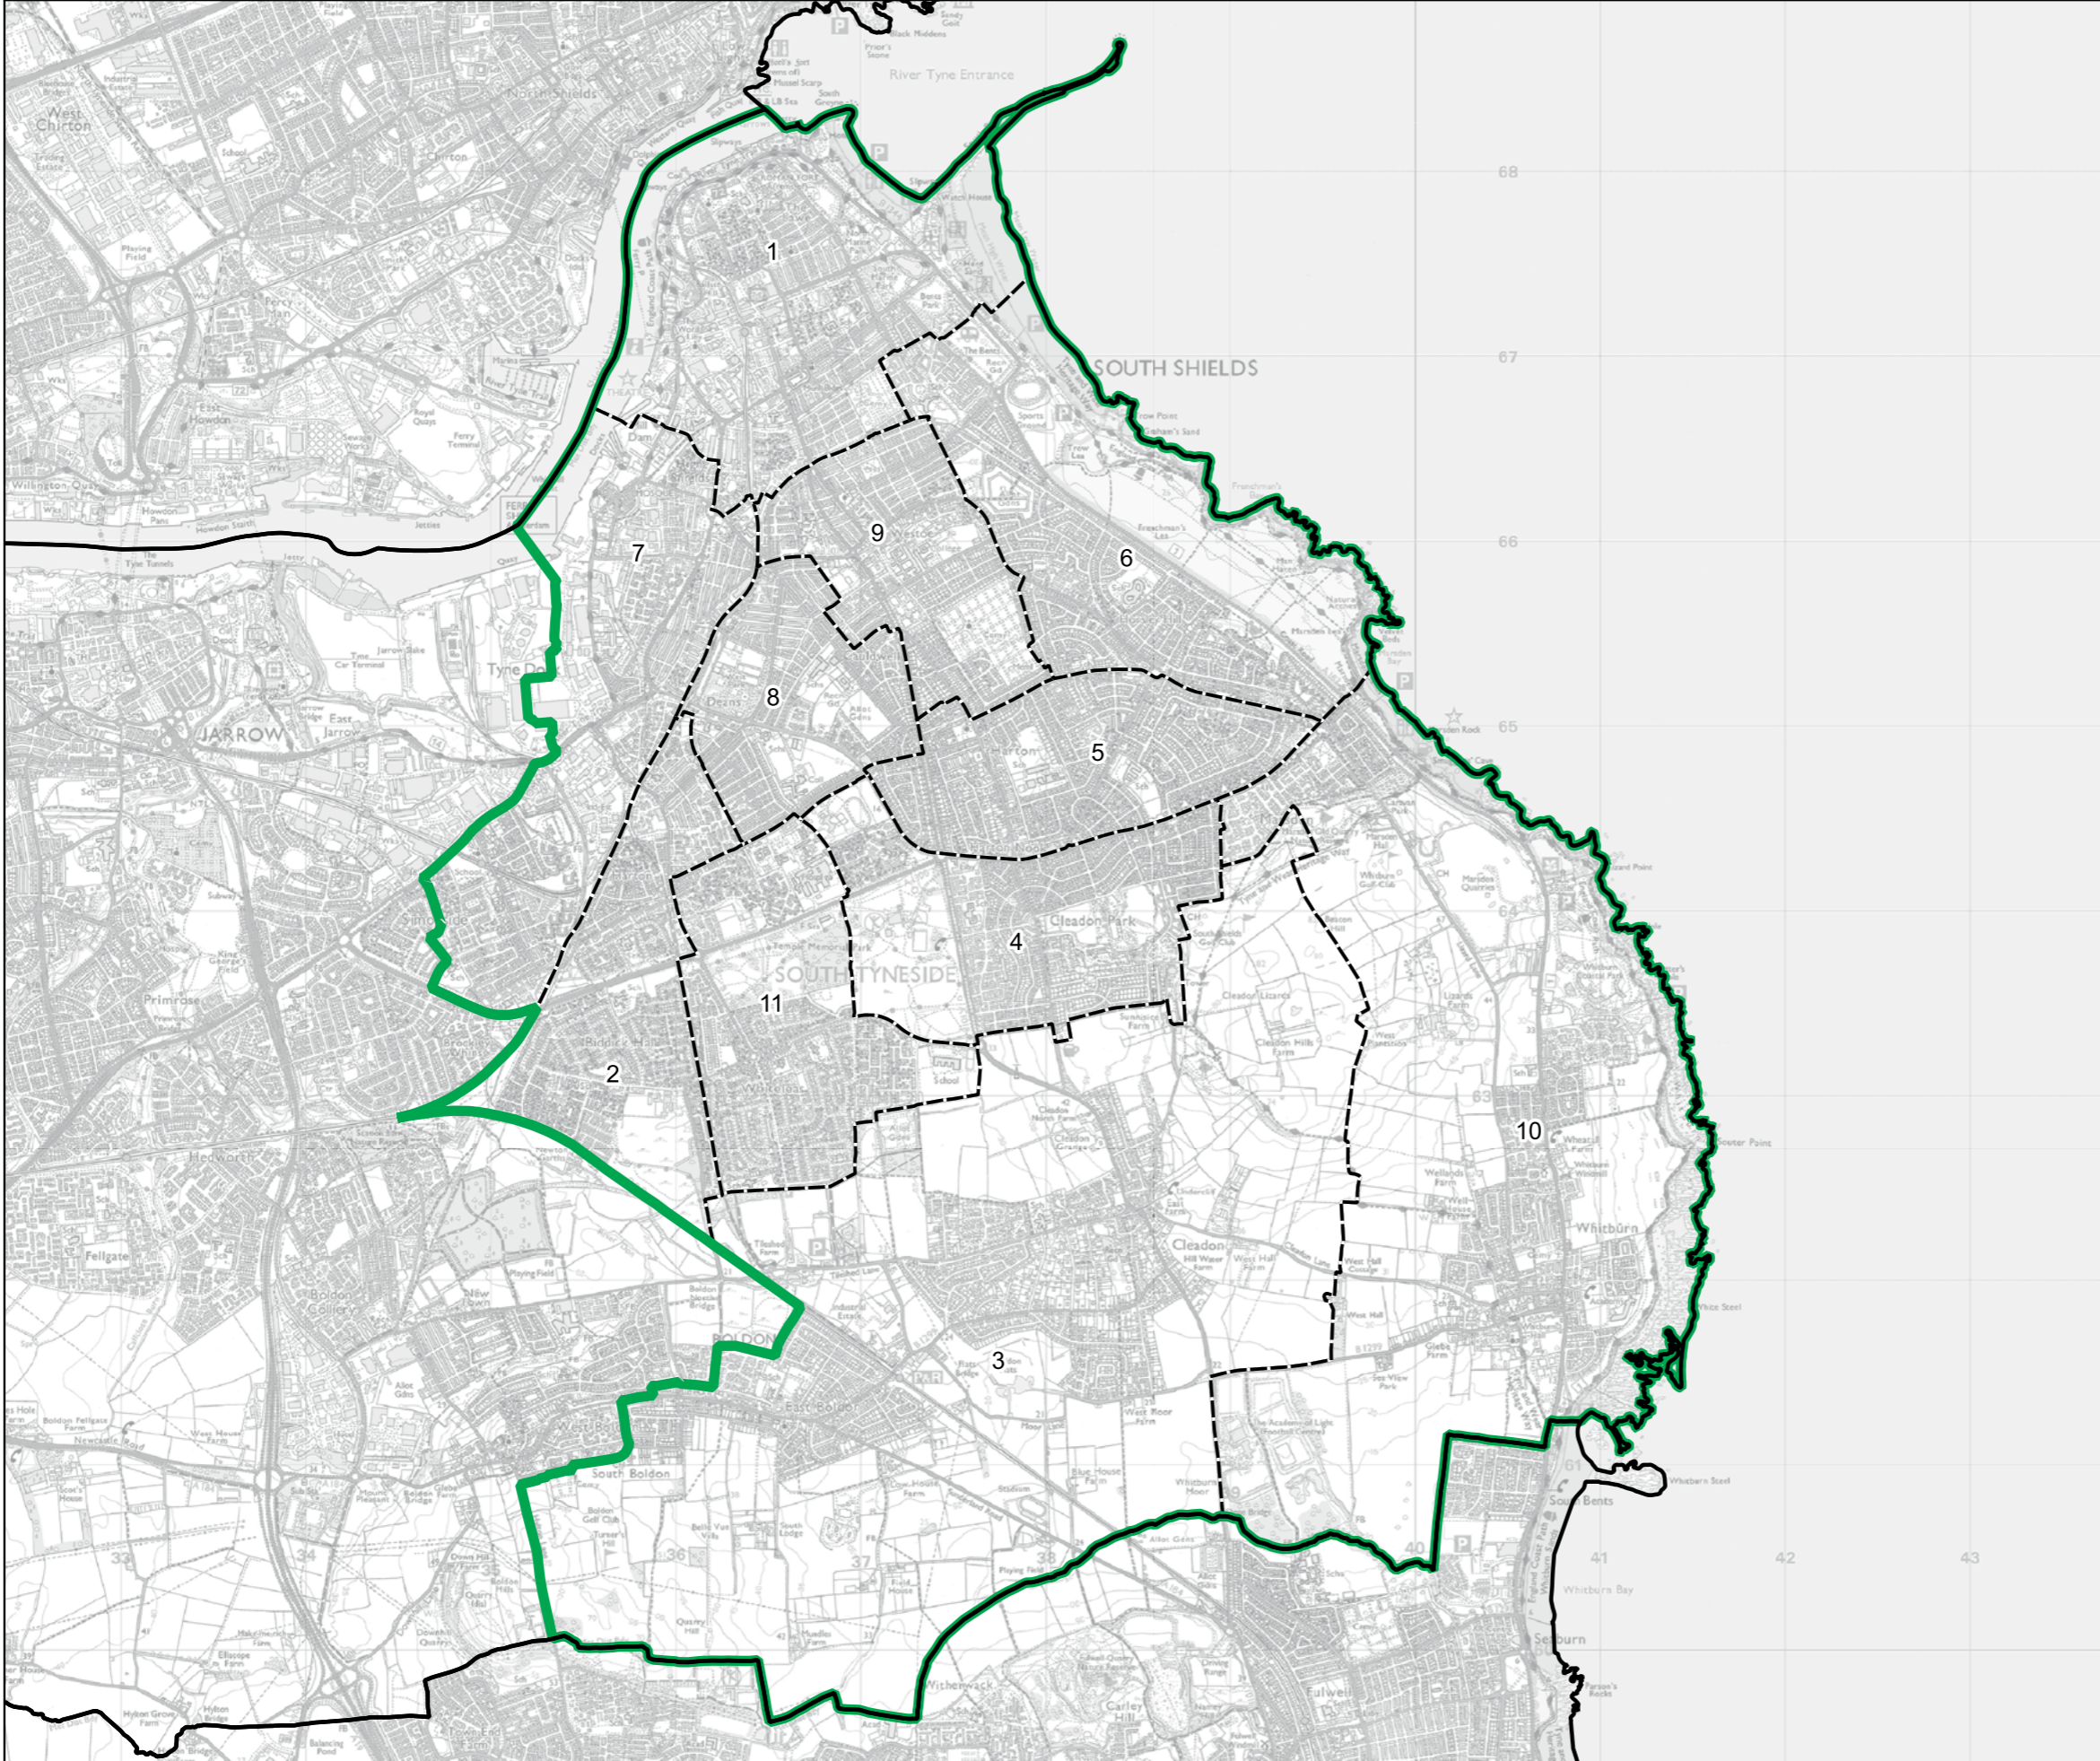

Wards:

- 1 Beacon and Bents
- 2 Biddick and All Saints
- 3 Cleadon and East Boldon
- 4 Cleadon Park
- 5 Harton
- 6 Horsley Hill
- 7 Simonside and Rekendyke
- 8 West Park
- 9 Westoe
- 10 Whitburn and Marsden
- 11 Whiteleas

- Constituency
- Local Authorities
- Wards

0 0.5 1 km

© Crown copyright and database rights 2023 OS 100018289. You are permitted to use this data solely to enable you to respond to, or interact with, the organisation that provided you with the data. You are not permitted to copy, sub-licence, distribute or sell any of this data to third parties in any form. Third party rights to enforce the terms of this licence shall be reserved to OS.

South Shields Borough Constituency