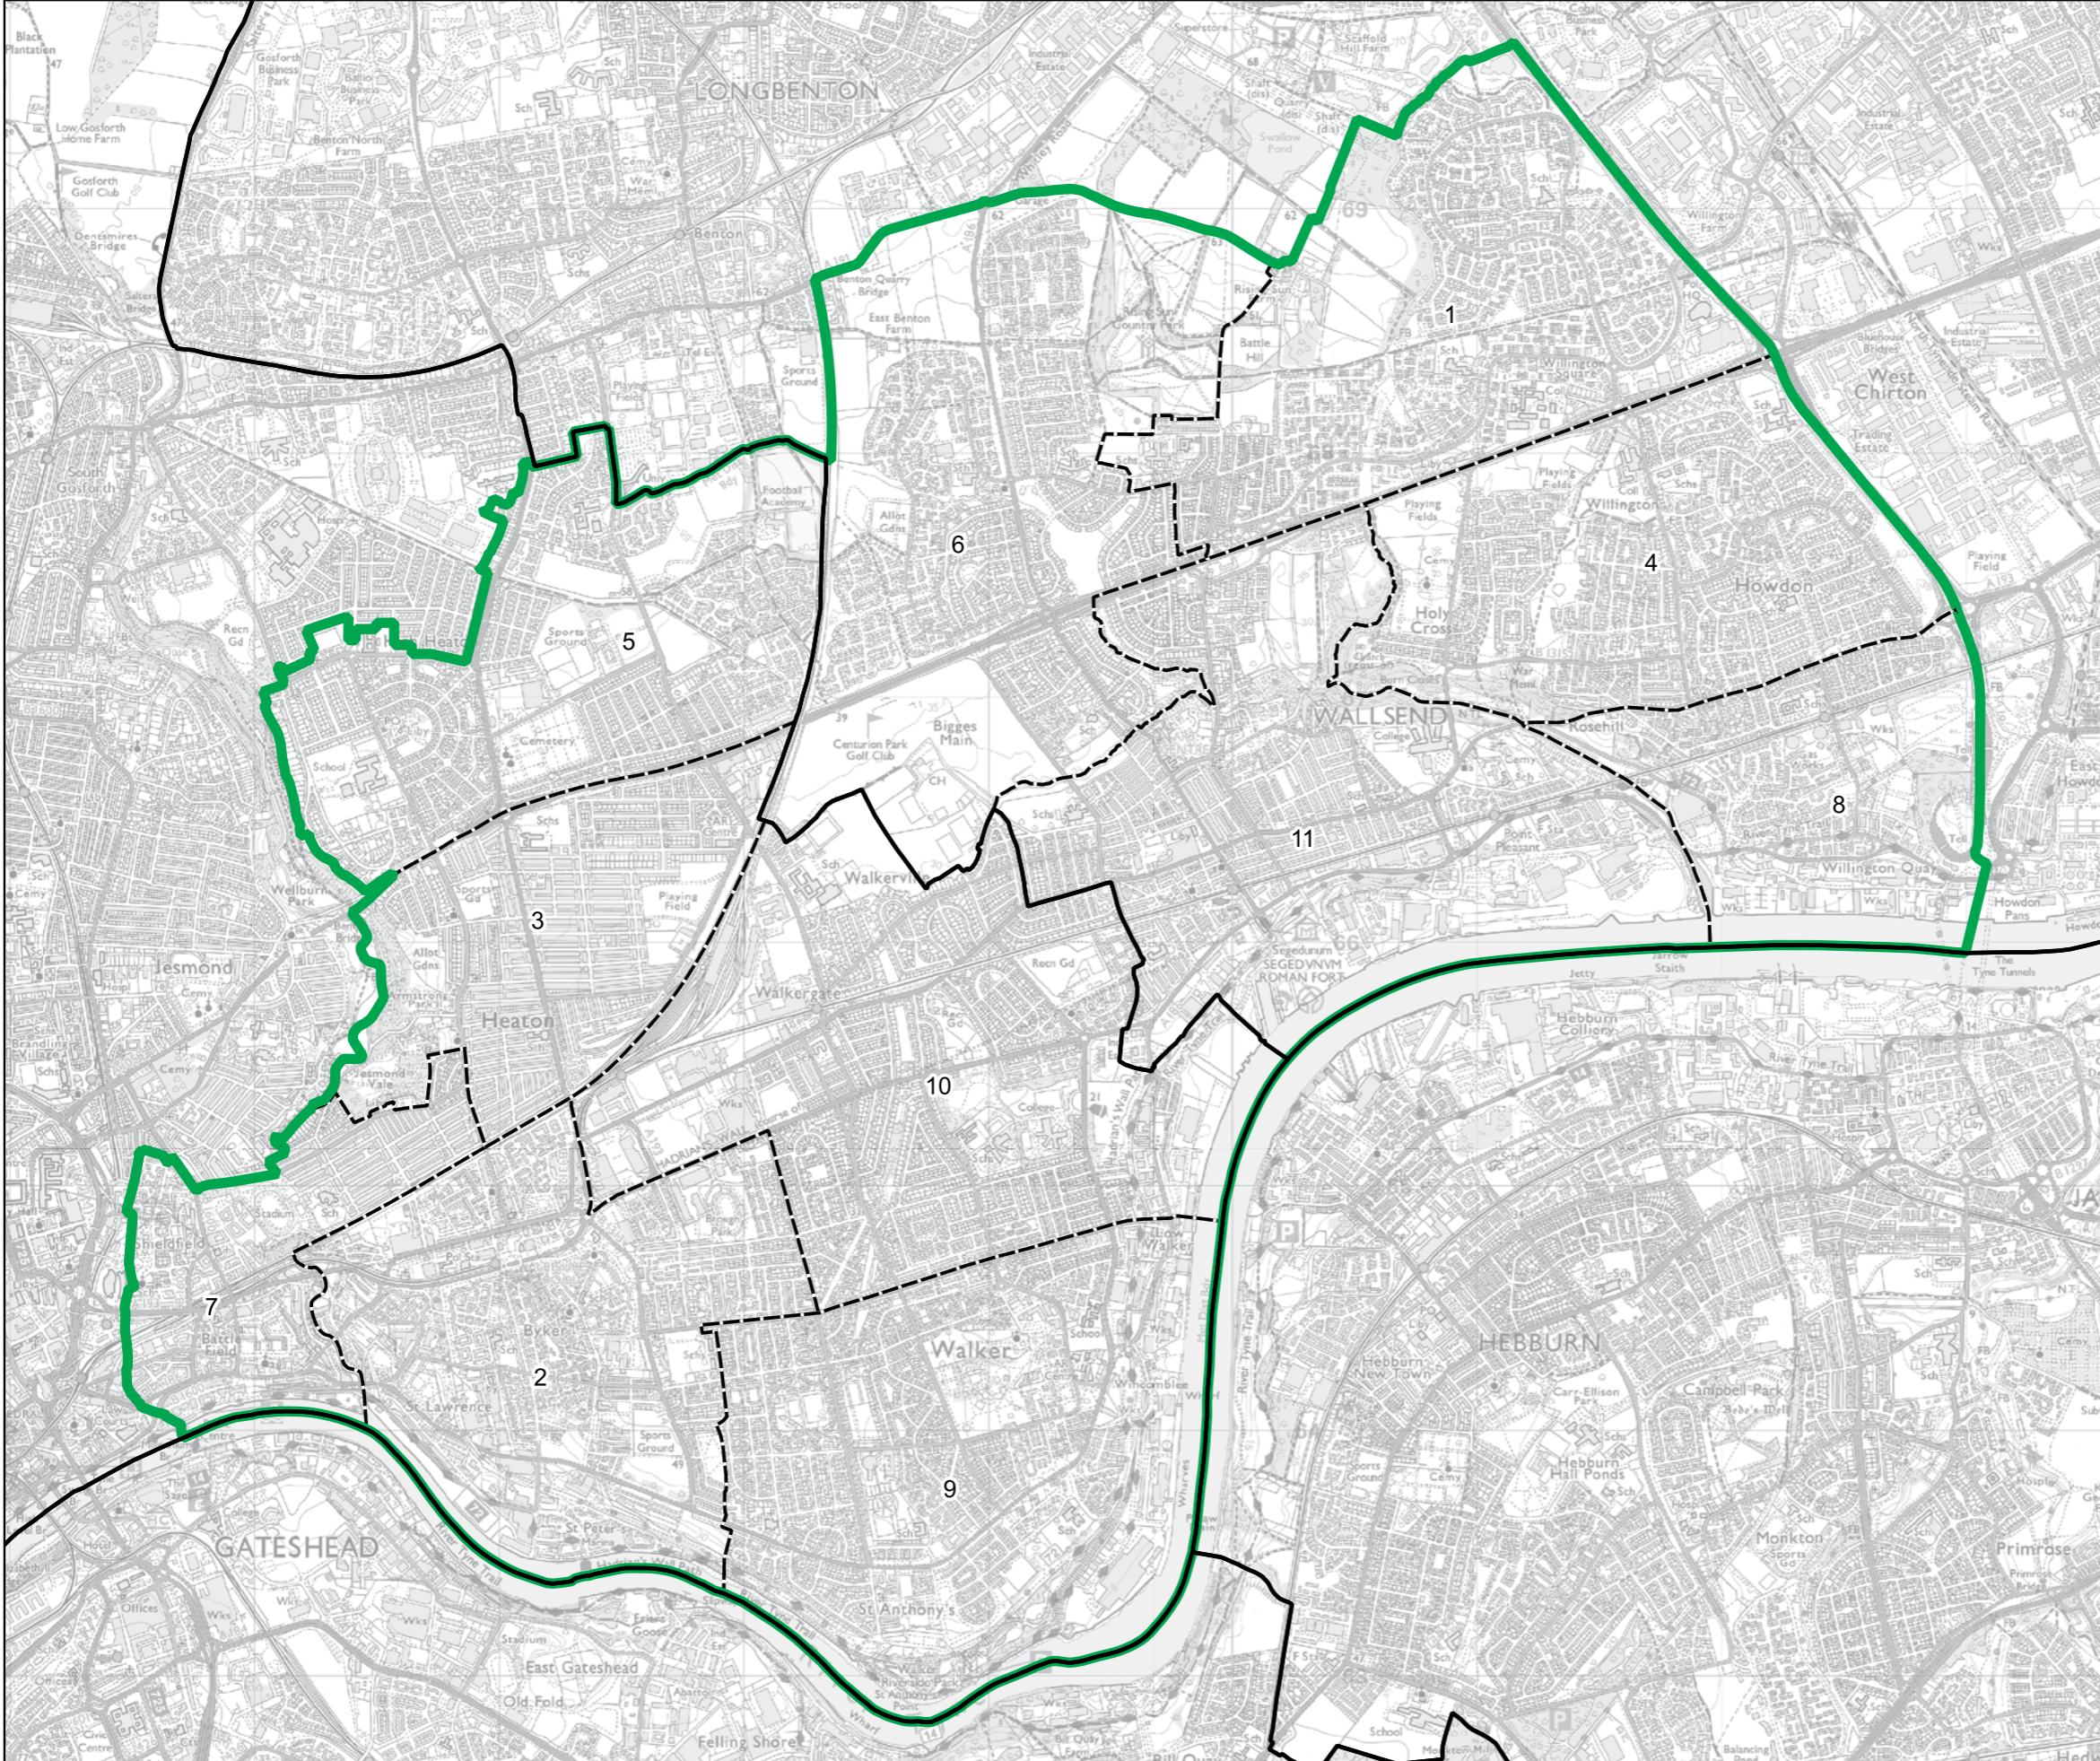

Wards:

- 1 Battle Hill
- 2 Byker
- 3 Heaton
- 4 Howdon
- 5 Manor Park
- 6 Northumberland
- 7 Ouseburn
- 8 Riverside (Part)
- 9 Walker
- 10 Walkergate
- 11 Wallsend

- Constituency
- Local Authorities
- Wards

© Crown copyright and database rights 2023 OS 100018289. You are permitted to use this data solely to enable you to respond to, or interact with, the organisation that provided you with the data. You are not permitted to copy, sub-licence, distribute or sell any of this data to third parties in any form. Third party rights to enforce the terms of this licence shall be reserved to OS.

Newcastle upon Tyne East and Wallsend Borough Constituency