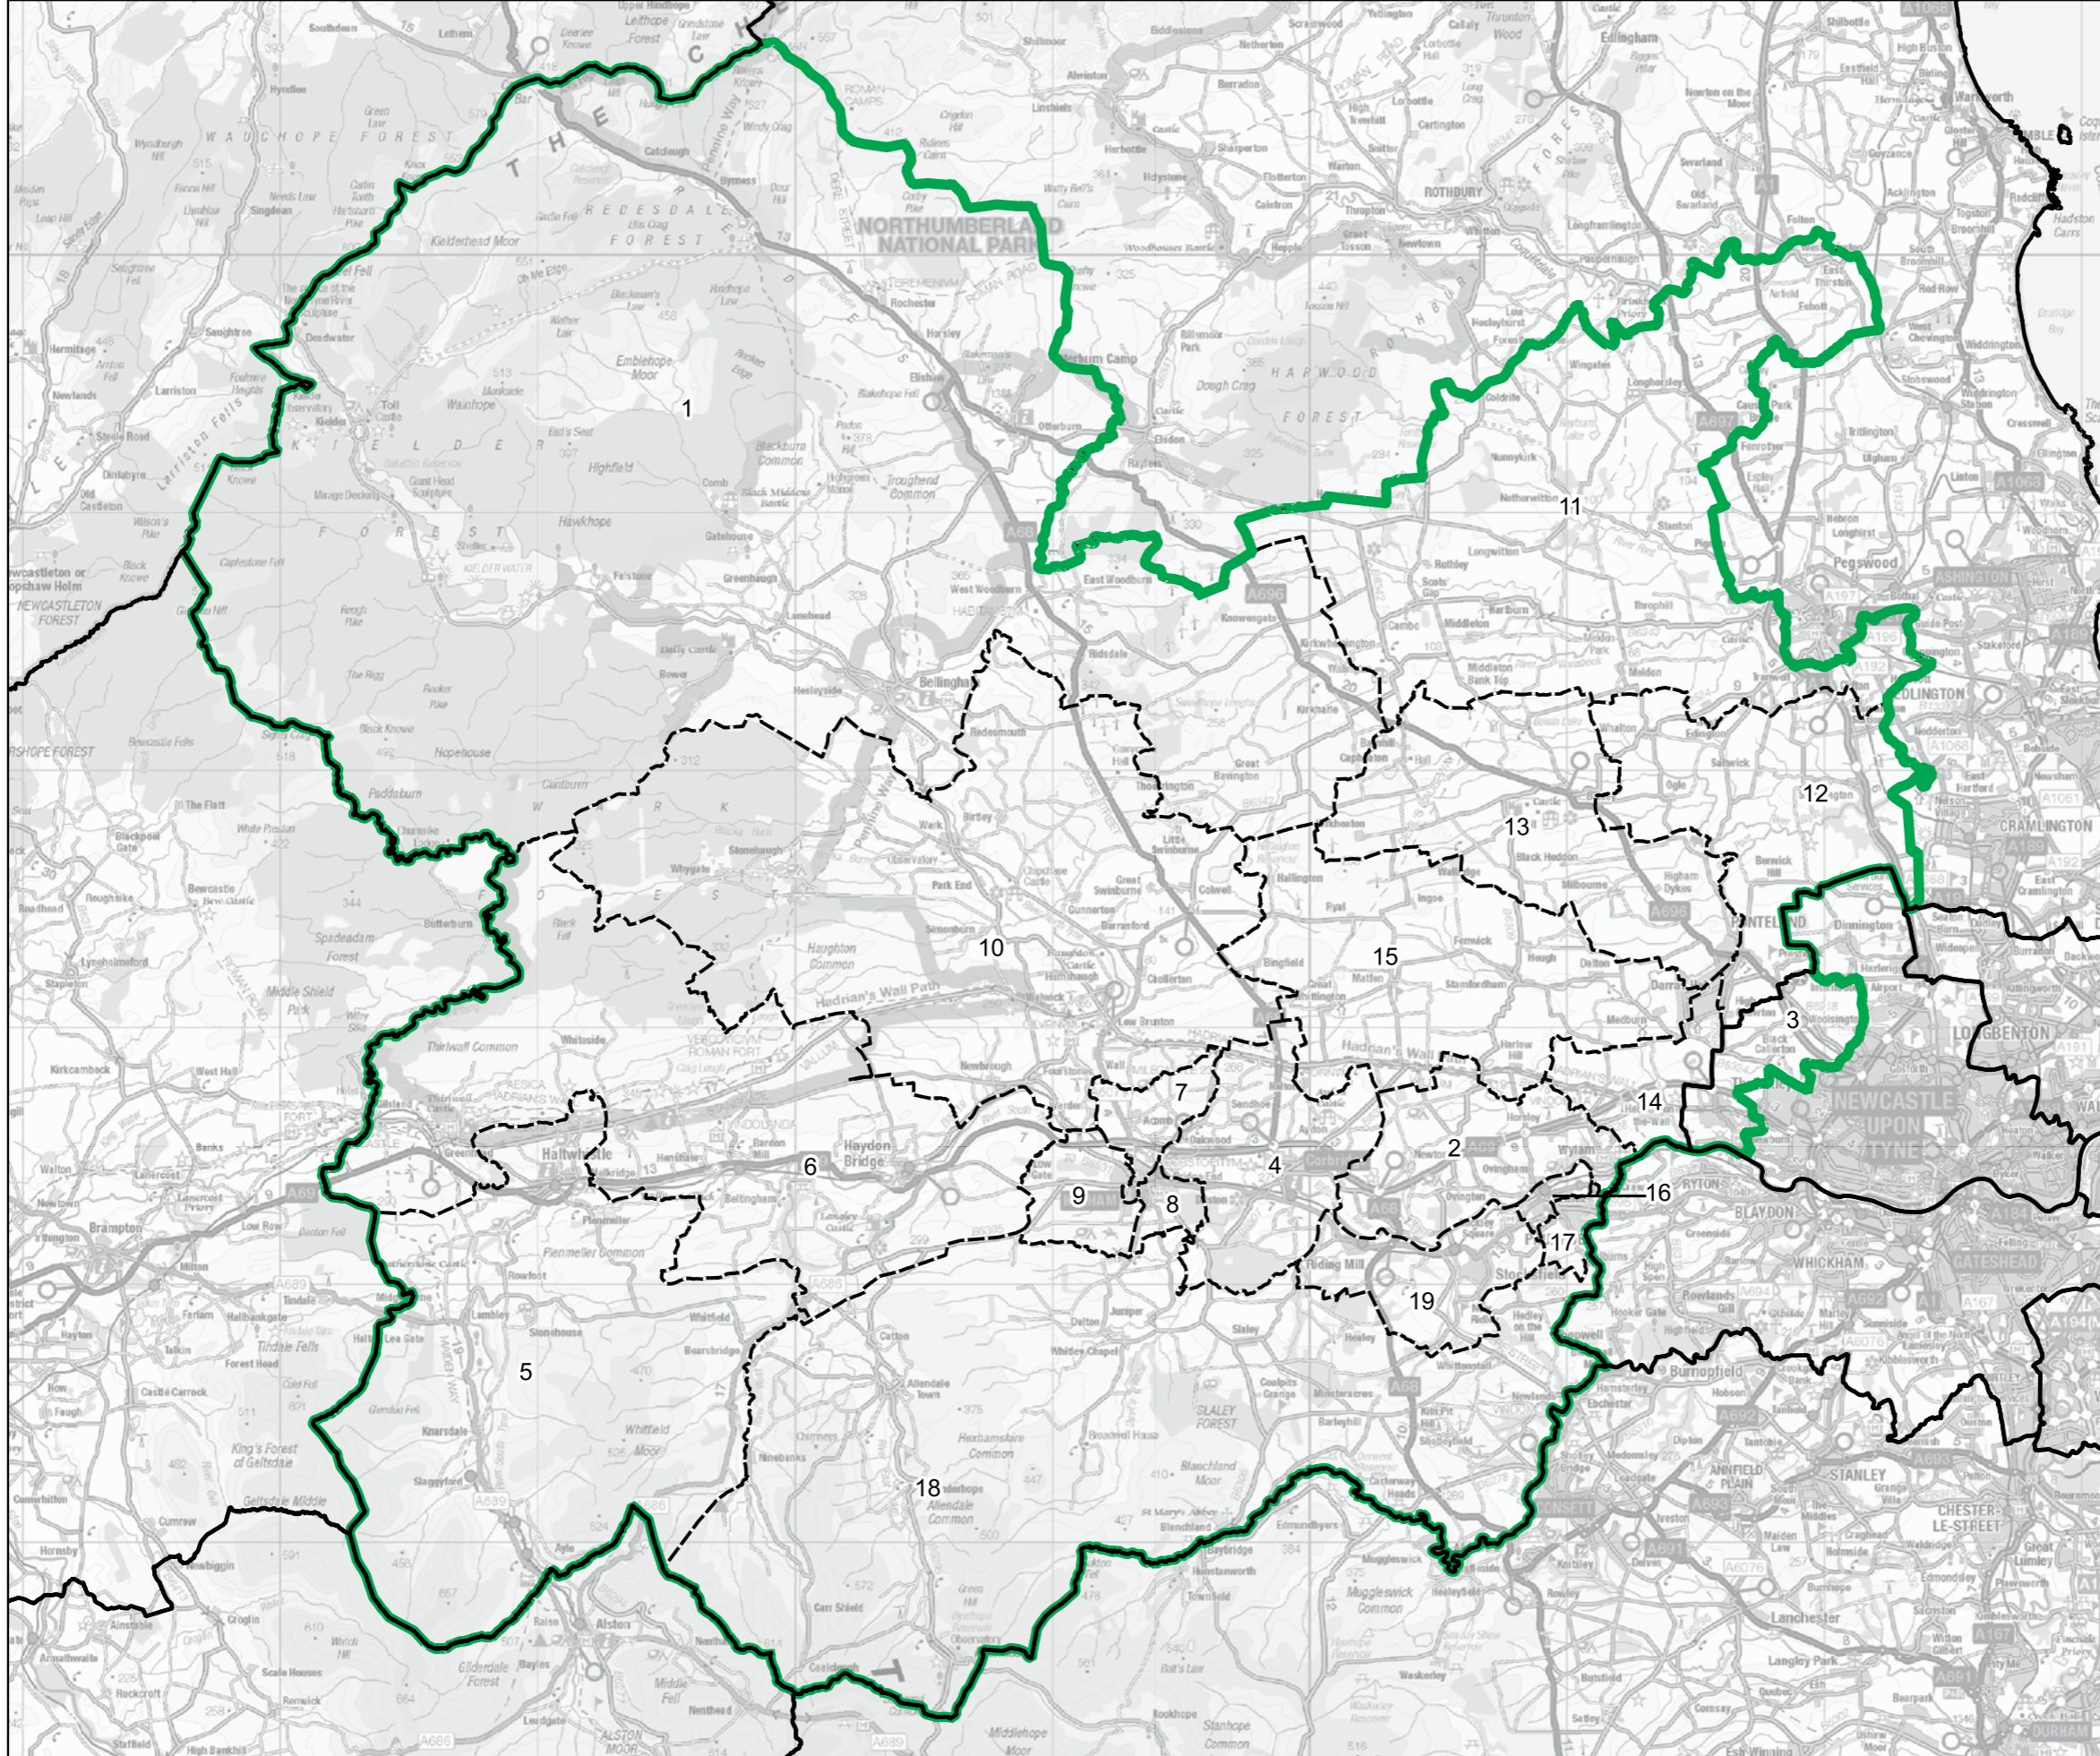

Wards:

- 1 Bellingham
- 2 Bywell
- 3 Callerton & Throckley
- 4 Corbridge
- 5 Haltwhistle
- 6 Haydon and Hadrian
- 7 Hexham Central with Acomb
- 8 Hexham East
- 9 Hexham West
- 10 Humshaugh
- 11 Longhorsley
- 12 Ponteland East and Stannington
- 13 Ponteland North
- 14 Ponteland South with Heddon
- 15 Ponteland West
- 16 Prudhoe North
- 17 Prudhoe South
- 18 South Tynedale
- 19 Stocksfield and Broomhaugh

- Constituency
- Local Authorities
- Wards

0 3 6 km

© Crown copyright and database rights 2023 OS 100018289. You are permitted to use this data solely to enable you to respond to, or interact with, the organisation that provided you with the data. You are not permitted to copy, sub-licence, distribute or sell any of this data to third parties in any form. Third party rights to enforce the terms of this licence shall be reserved to OS.

Hexham County Constituency