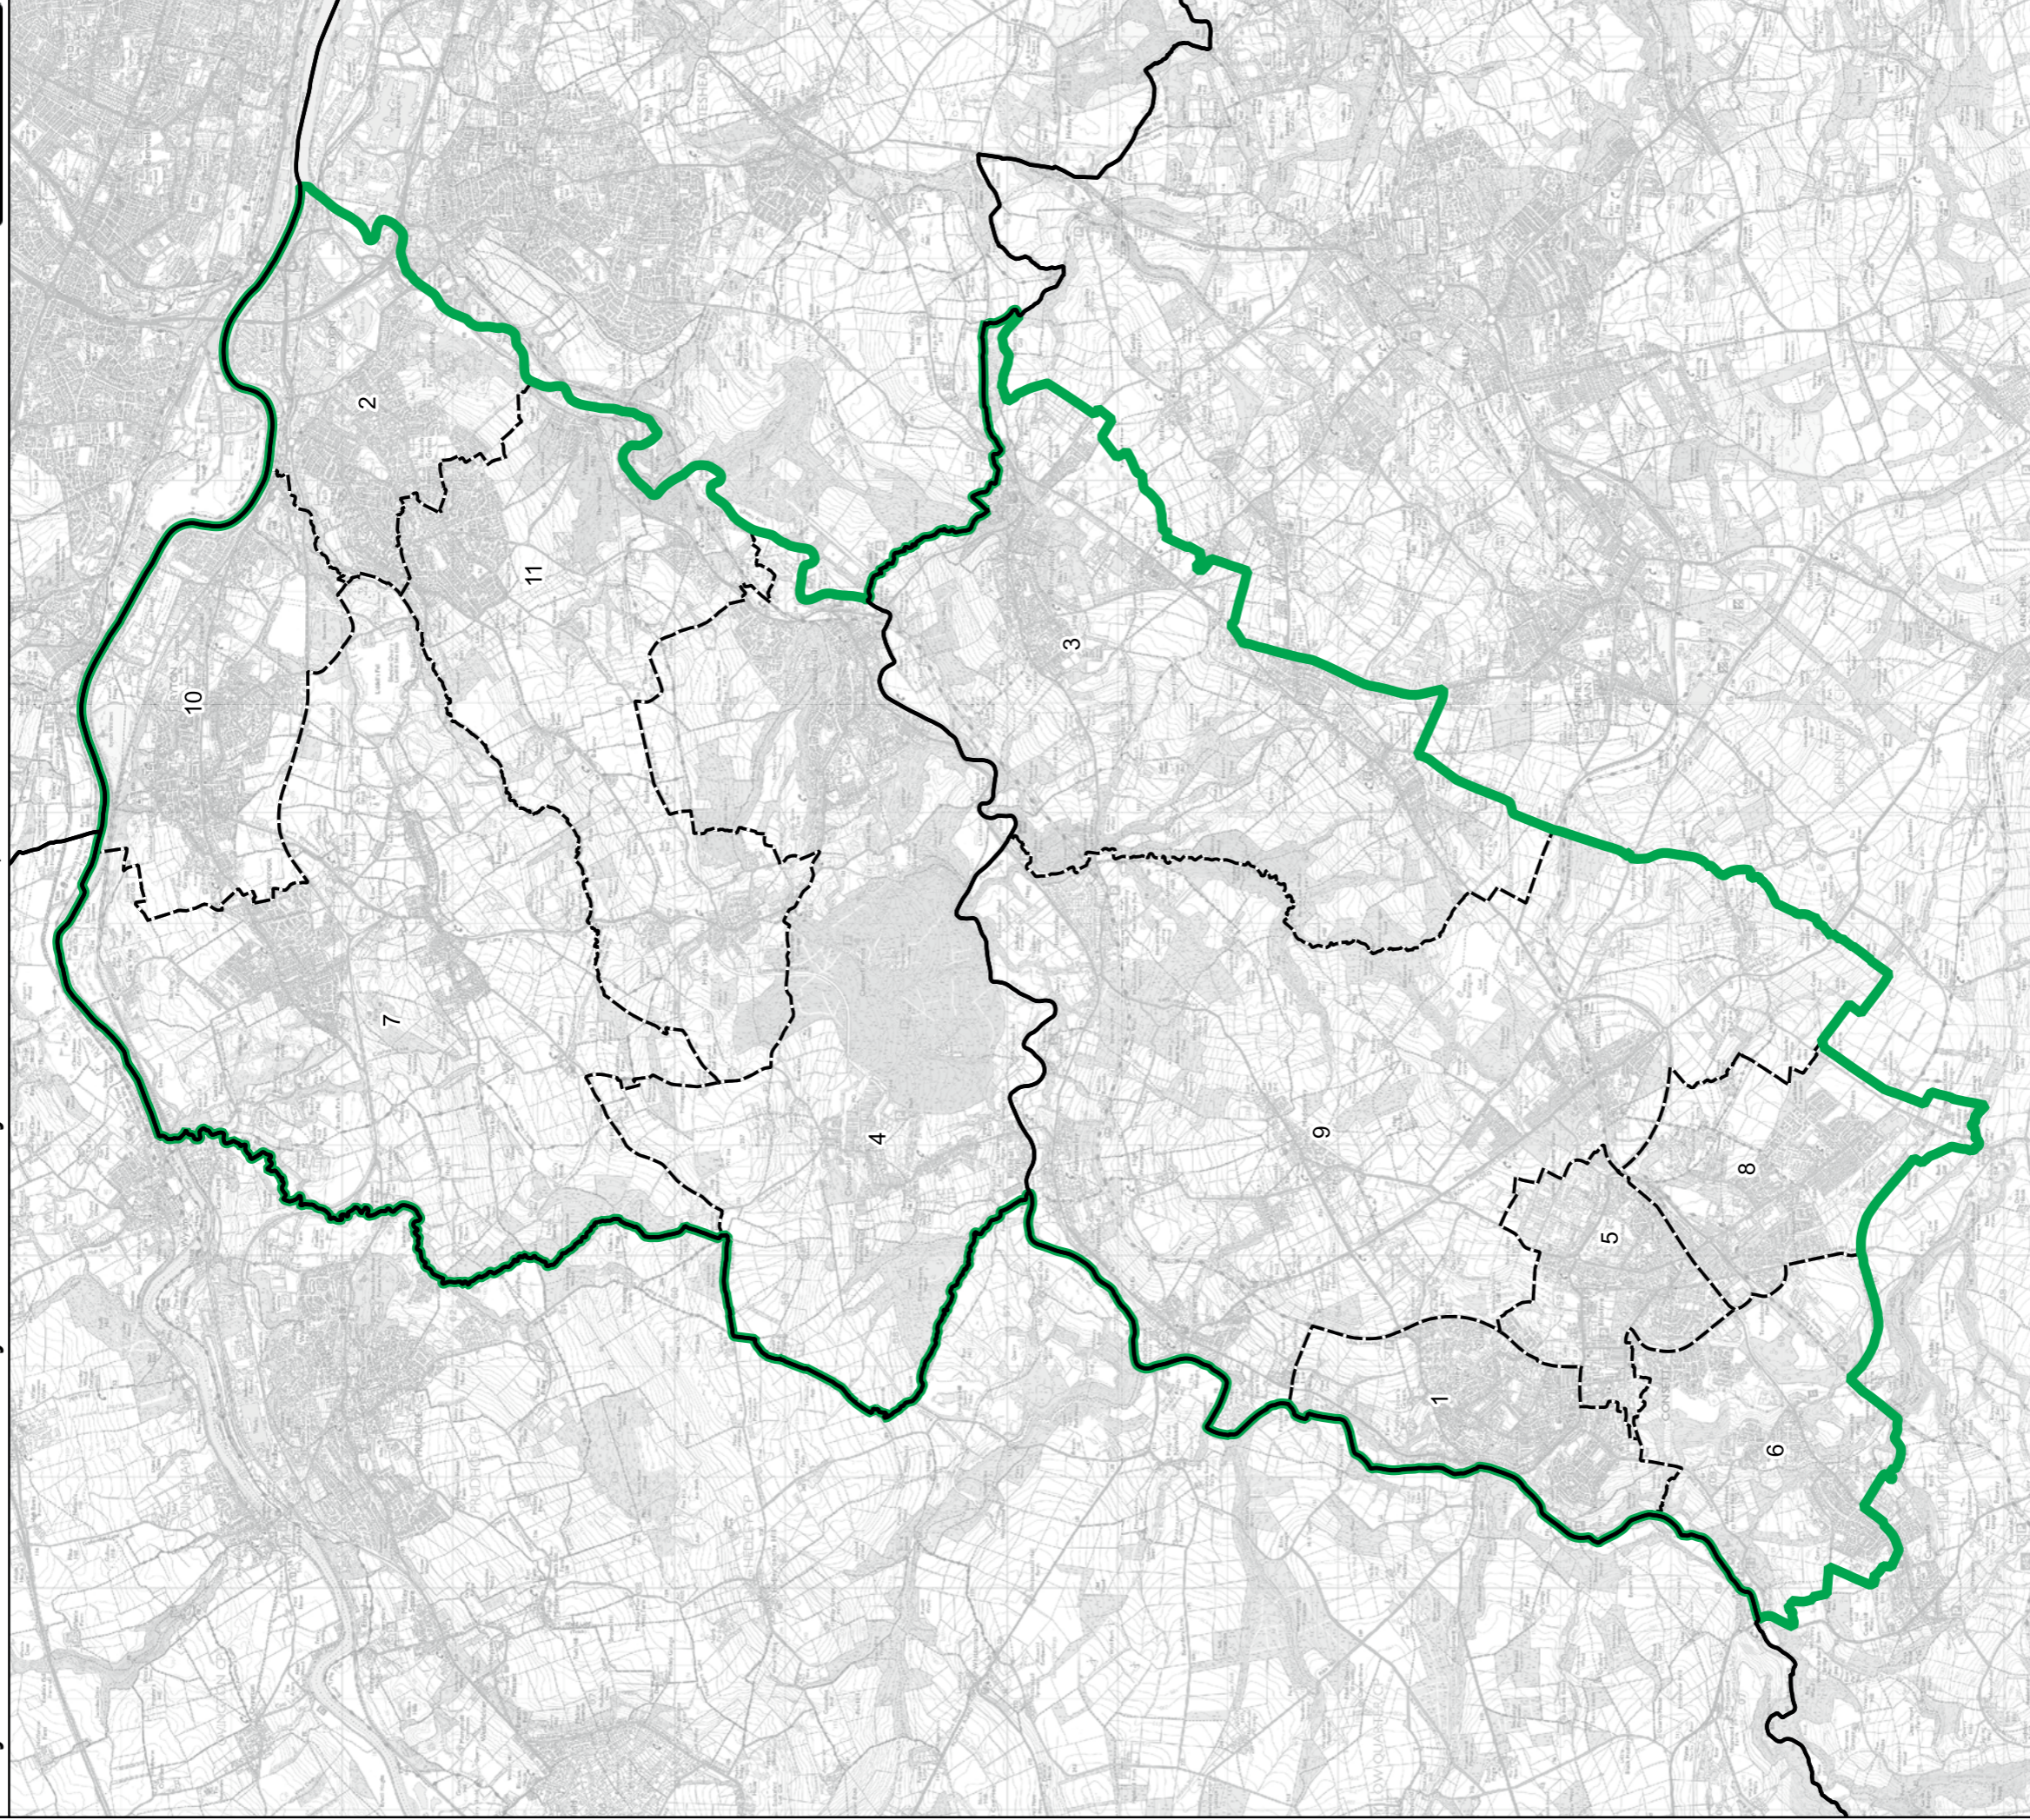

Boundary Commission for England - Final Recommendations for the North East Region
Blaydon and Consett County Constituency - Electorate 70,163

1. **Wards:**
2. 1 Benfieldside
   - 2 Blaydon
   - 3 Burnopfield and Dipton
   - 4 Chopwell and Rowlands Gill
   - 5 Consett North
   - 6 Consett South
   - 7 Crawcrook and Greenside
   - 8 Delves Lane
   - 9 Leadgate and Medomsley
   - 10 Ryton, Crookhill and Stella
   - 11 Winlaton and High Spen

- Constituency
- Local Authorities
- Wards

© Crown copyright and database rights 2023 OS 100018269. You are permitted to use this data solely to enable you to respond to, or interact with, the organisation that provided you with the data. You are not permitted to copy, sub-licence, distribute or sell any of this data to third parties in any form. Third party rights to enforce the terms of this licence shall be reserved to OS.

Blaydon and Consett County Constituency