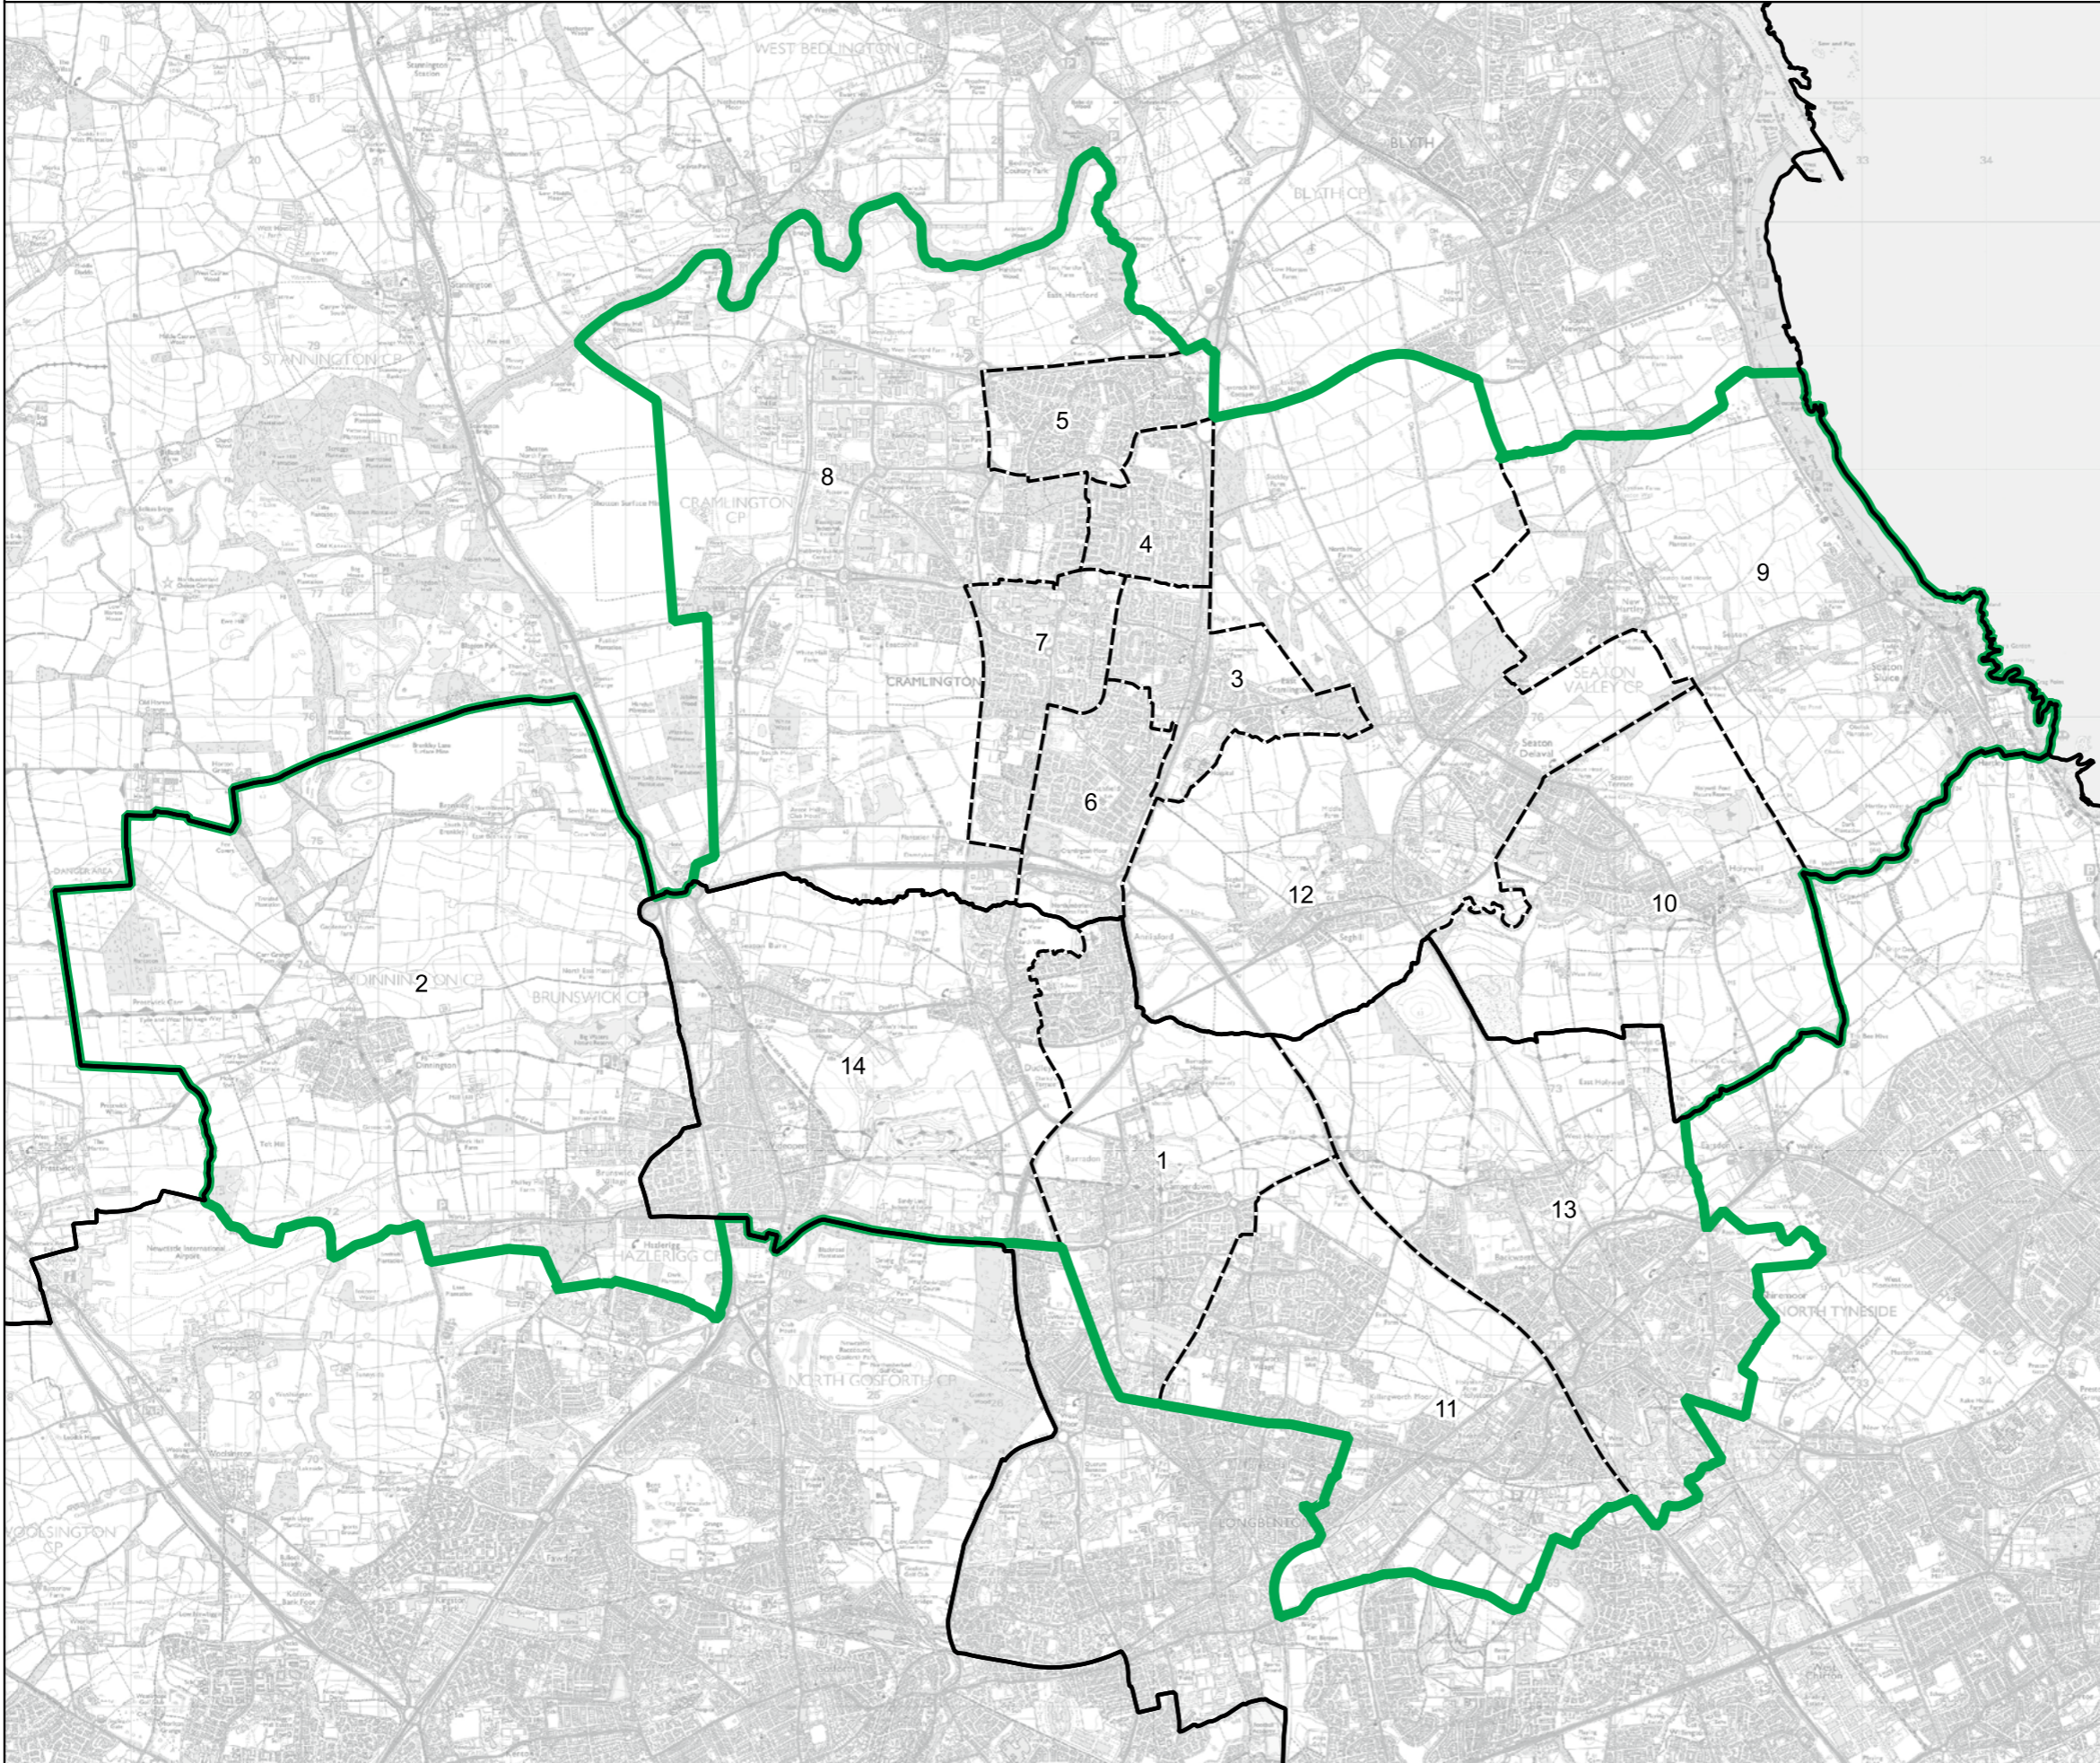

1. Wards:
2. 1 Camperdown
   - 2 Castle (Part)
   - 3 Cramlington East
   - 4 Cramlington Eastfield
   - 5 Cramlington North
   - 6 Cramlington South East
   - 7 Cramlington Village
   - 8 Cramlington West
   - 9 Hartley
   - 10 Holywell
   - 11 Killingworth
   - 12 Seghill with Seaton Delaval
   - 13 Valley
   - 14 Weetslade

- Constituency
- Local Authorities
- Wards

0 0.8 1.6 km

© Crown copyright and database rights 2023 OS 100018289. You are permitted to use this data solely to enable you to respond to, or interact with, the organisation that provided you with the data. You are not permitted to copy, sub-licence, distribute or sell any of this data to third parties in any form. Third party rights to enforce the terms of this licence shall be reserved to OS.