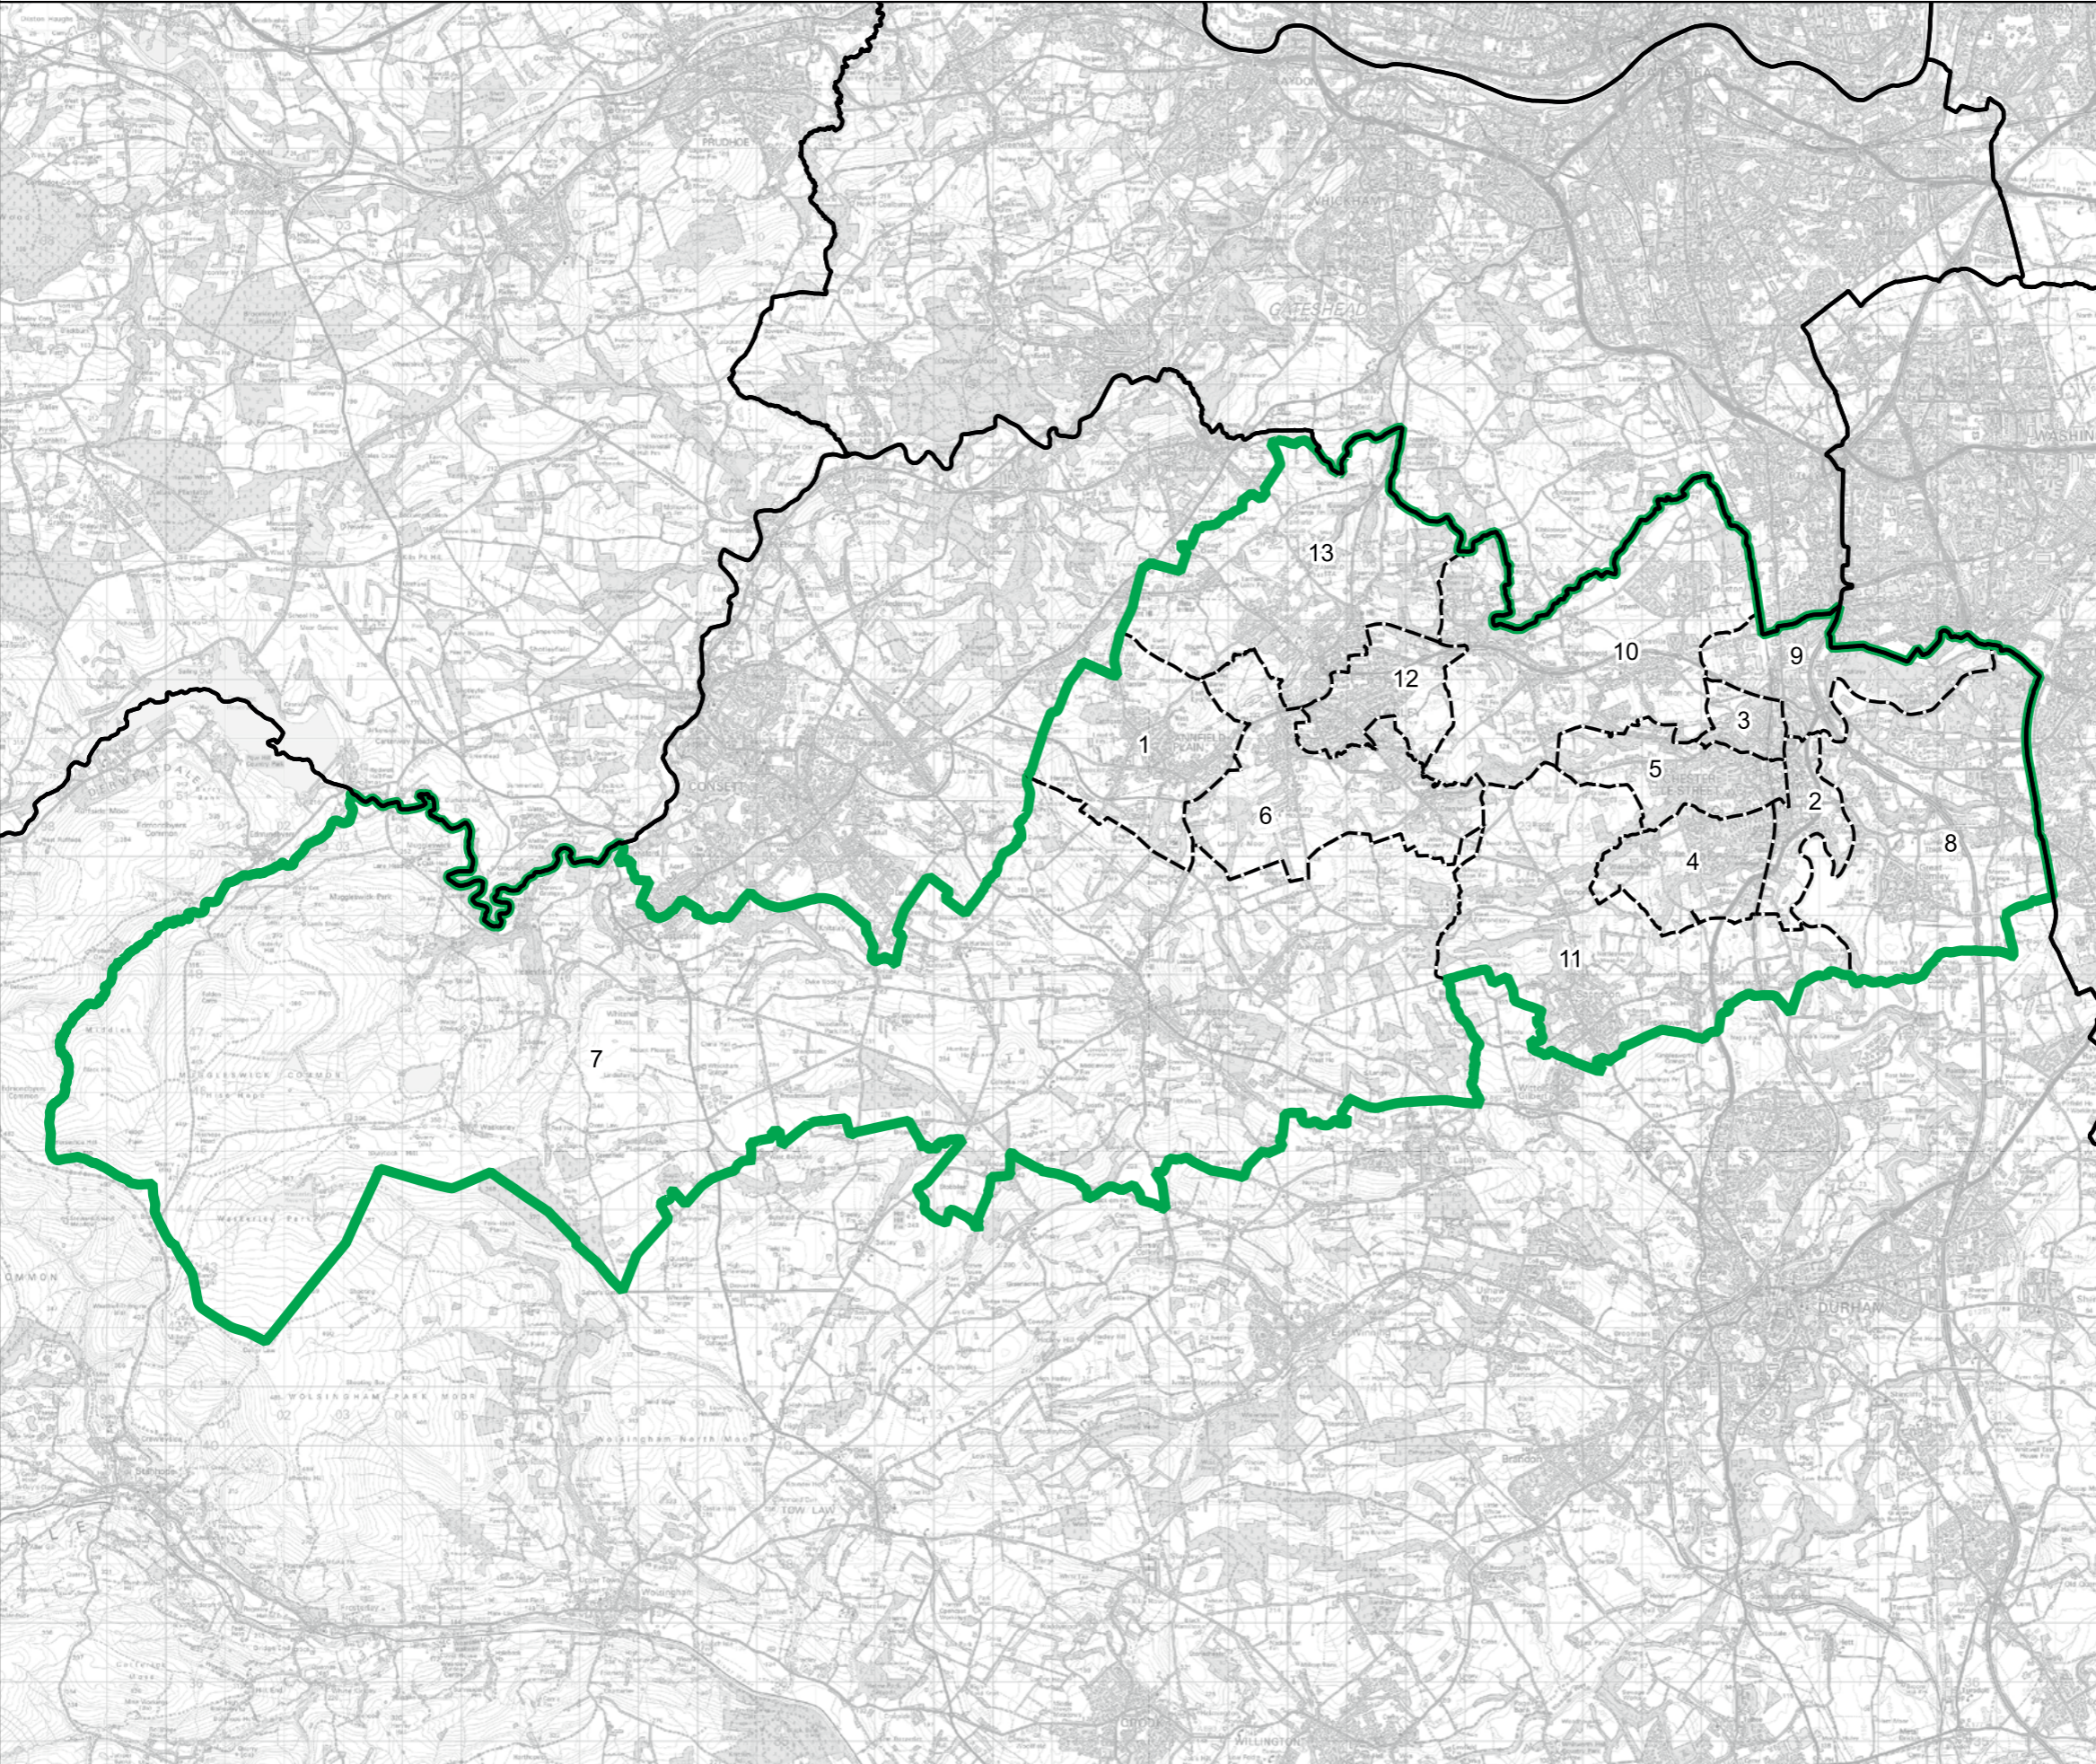

Boundary Commission for England - Final Recommendations for the North East Region

North Durham County Constituency - Electorate 73,079

1. Wards:
2. 1 Annfield Plain
   - 2 Chester-le-Street East
   - 3 Chester-le-Street North
   - 4 Chester-le-Street South
   - 5 Chester-le-Street West Central
   - 6 Craghead and South Moor
   - 7 Lanchester
   - 8 Lumley
   - 9 North Lodge
   - 10 Pelton
   - 11 Sacriston
   - 12 Stanley
   - 13 Tanfield

- Constituency
- Local Authorities
- Wards

© Crown copyright and database rights 2023 OS 100018289. You are permitted to use this data solely to enable you to respond to, or interact with, the organisation that provided you with the data. You are not permitted to copy, sub-licence, distribute or sell any of this data to third parties in any form. Third party rights to enforce the terms of this licence shall be reserved to OS.