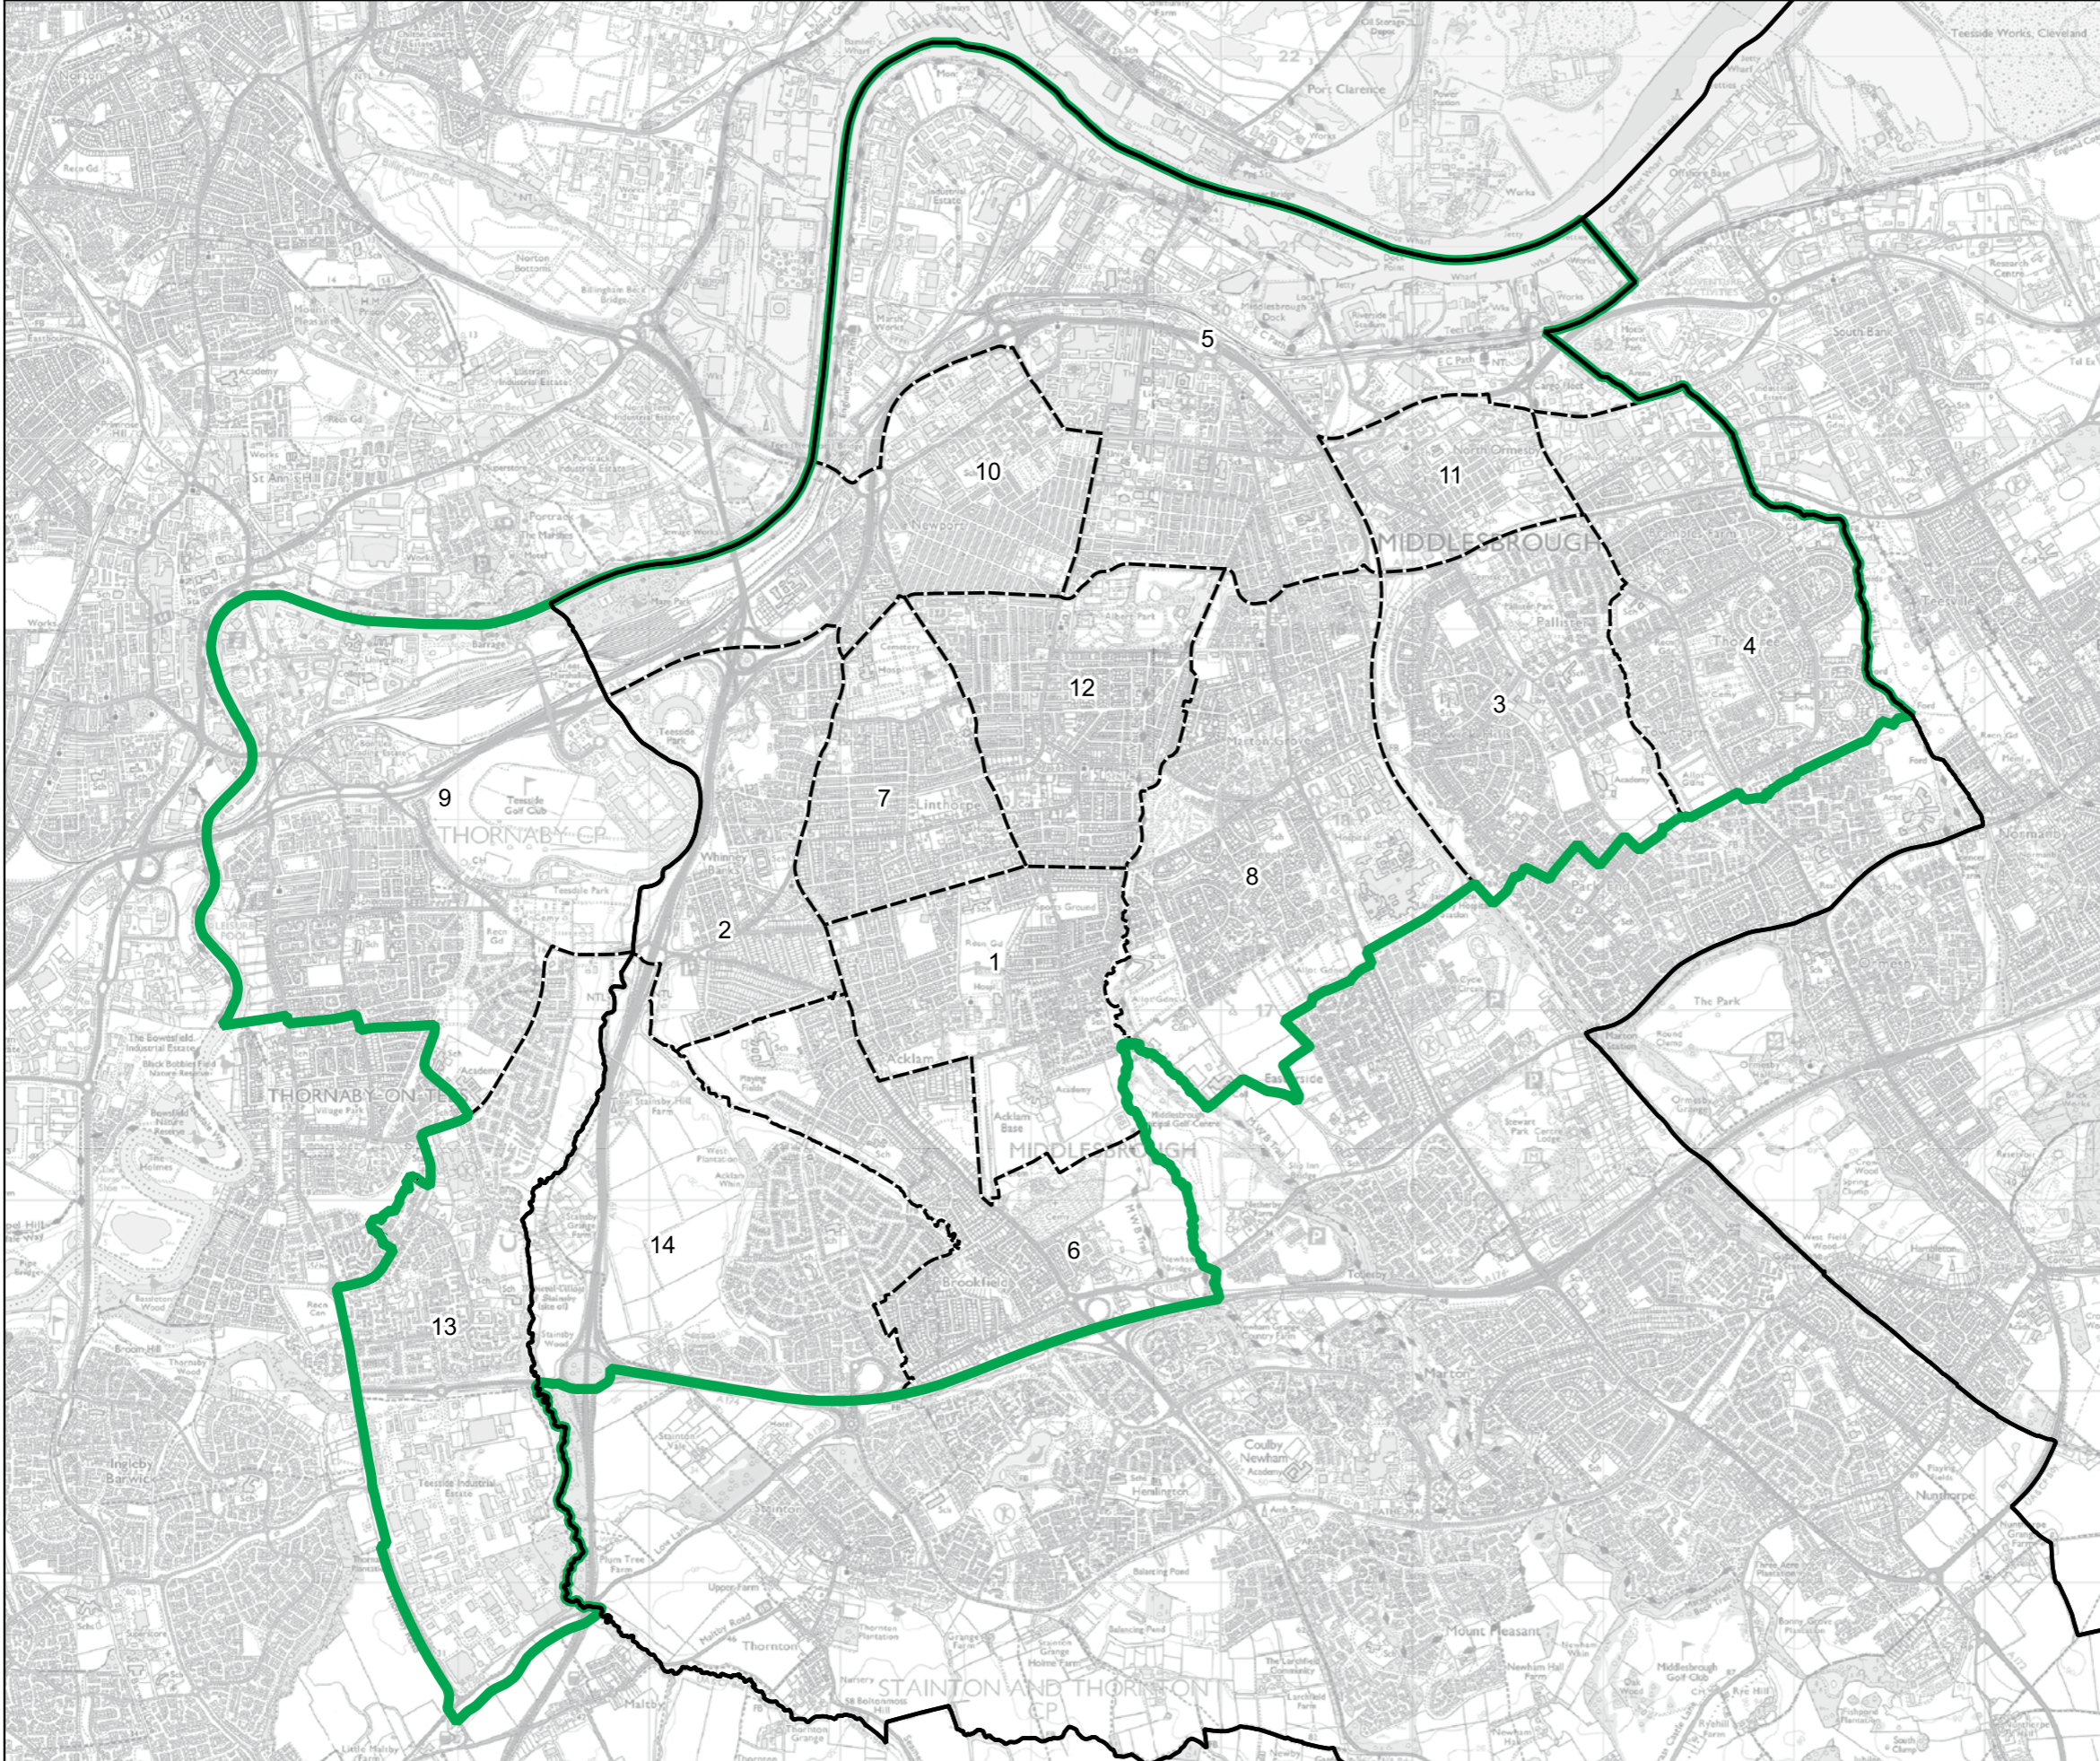

Wards:

- 1 Acklam
- 2 Ayresome
- 3 Berwick Hills & Pallister
- 4 Brambles & Thorntree
- 5 Central
- 6 Kader
- 7 Linthorpe
- 8 Longlands & Beechwood
- 9 Mandale and Victoria
- 10 Newport
- 11 North Ormesby
- 12 Park
- 13 Stainsby Hill
- 14 Trimdon

- Constituency
- Local Authorities
- Wards

0 0.5 1 km

© Crown copyright and database rights 2023 OS 100018289. You are permitted to use this data solely to enable you to respond to, or interact with, the organisation that provided you with the data. You are not permitted to copy, sub-licence, distribute or sell any of this data to third parties in any form. Third party rights to enforce the terms of this licence shall be reserved to OS.