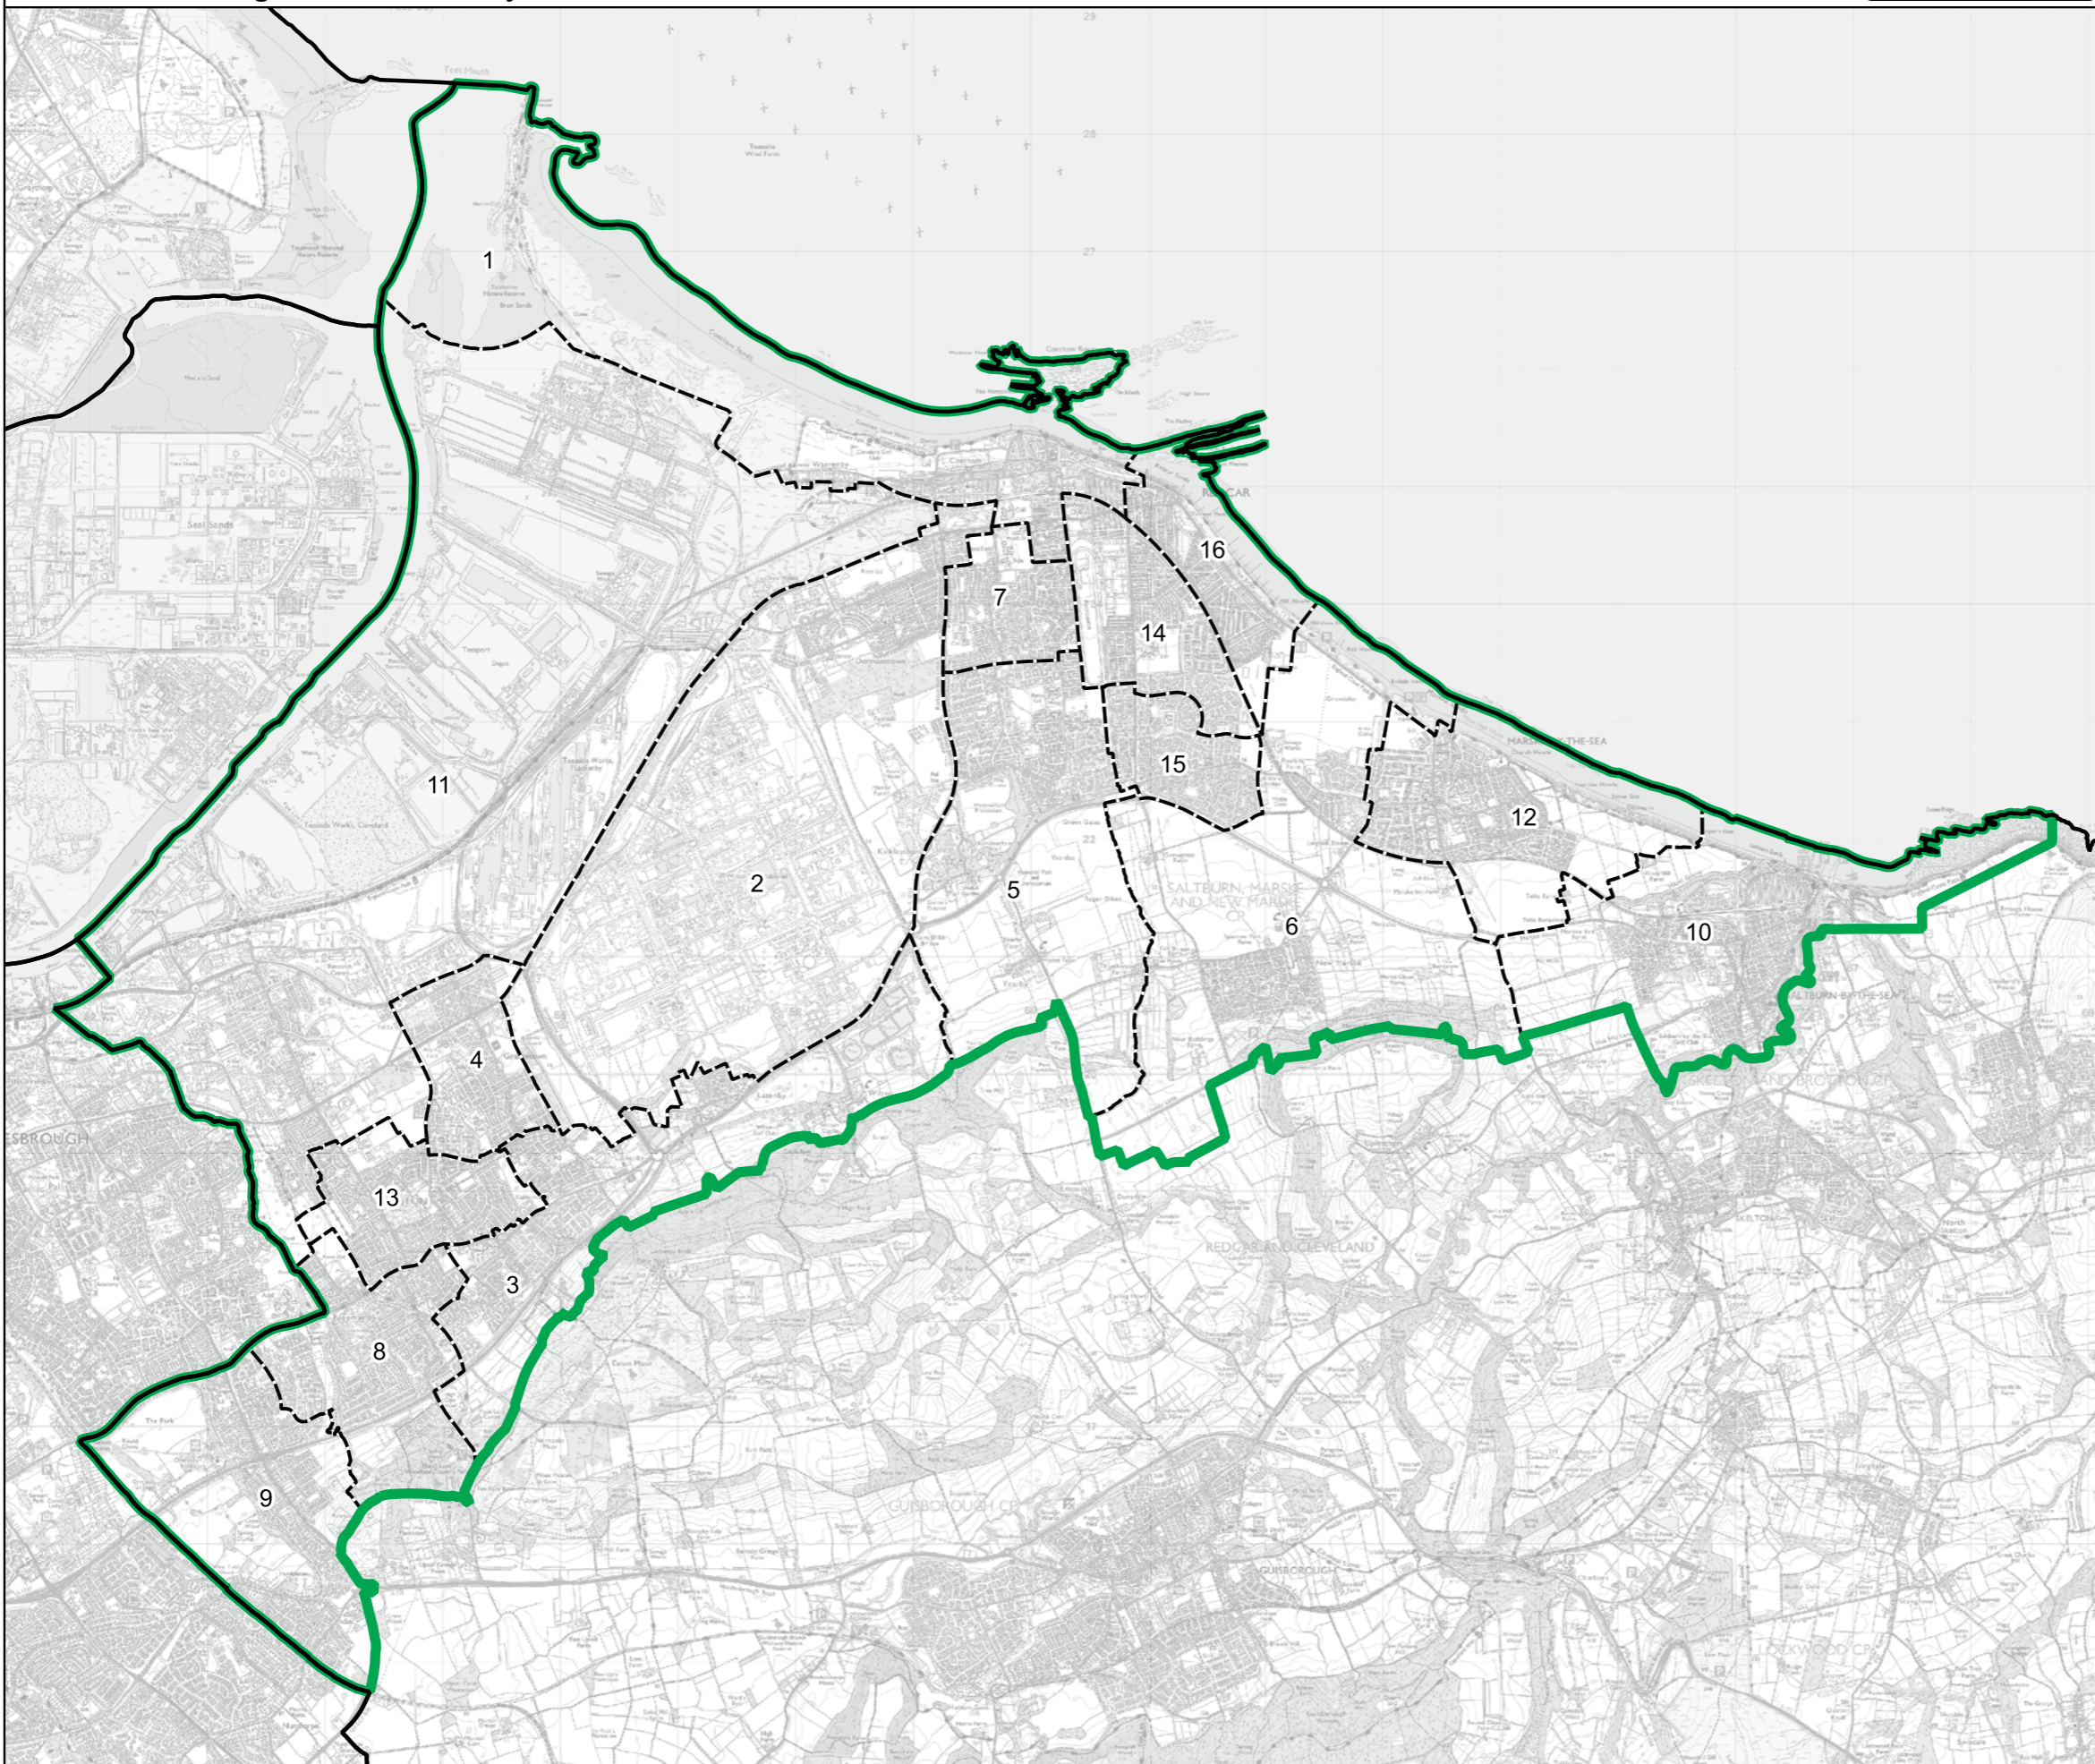

Wards:

- 1 Coatham
- 2 Dormanstown
- 3 Eston
- 4 Grangetown
- 5 Kirkleatham
- 6 Longbeck
- 7 Newcomen
- 8 Normanby
- 9 Ormesby
- 10 Saltburn
- 11 South Bank
- 12 St. Germain's
- 13 Teesville
- 14 West Dyke
- 15 Wheatlands
- 16 Zetland

Constituency
 Local Authorities
 Wards

0 0.8 1.6 km

© Crown copyright and database rights 2023 OS 100018289. You are permitted to use this data solely to enable you to respond to, or interact with, the organisation that provided you with the data. You are not permitted to copy, sub-licence, distribute or sell any of this data to third parties in any form. Third party rights to enforce the terms of this licence shall be reserved to OS.