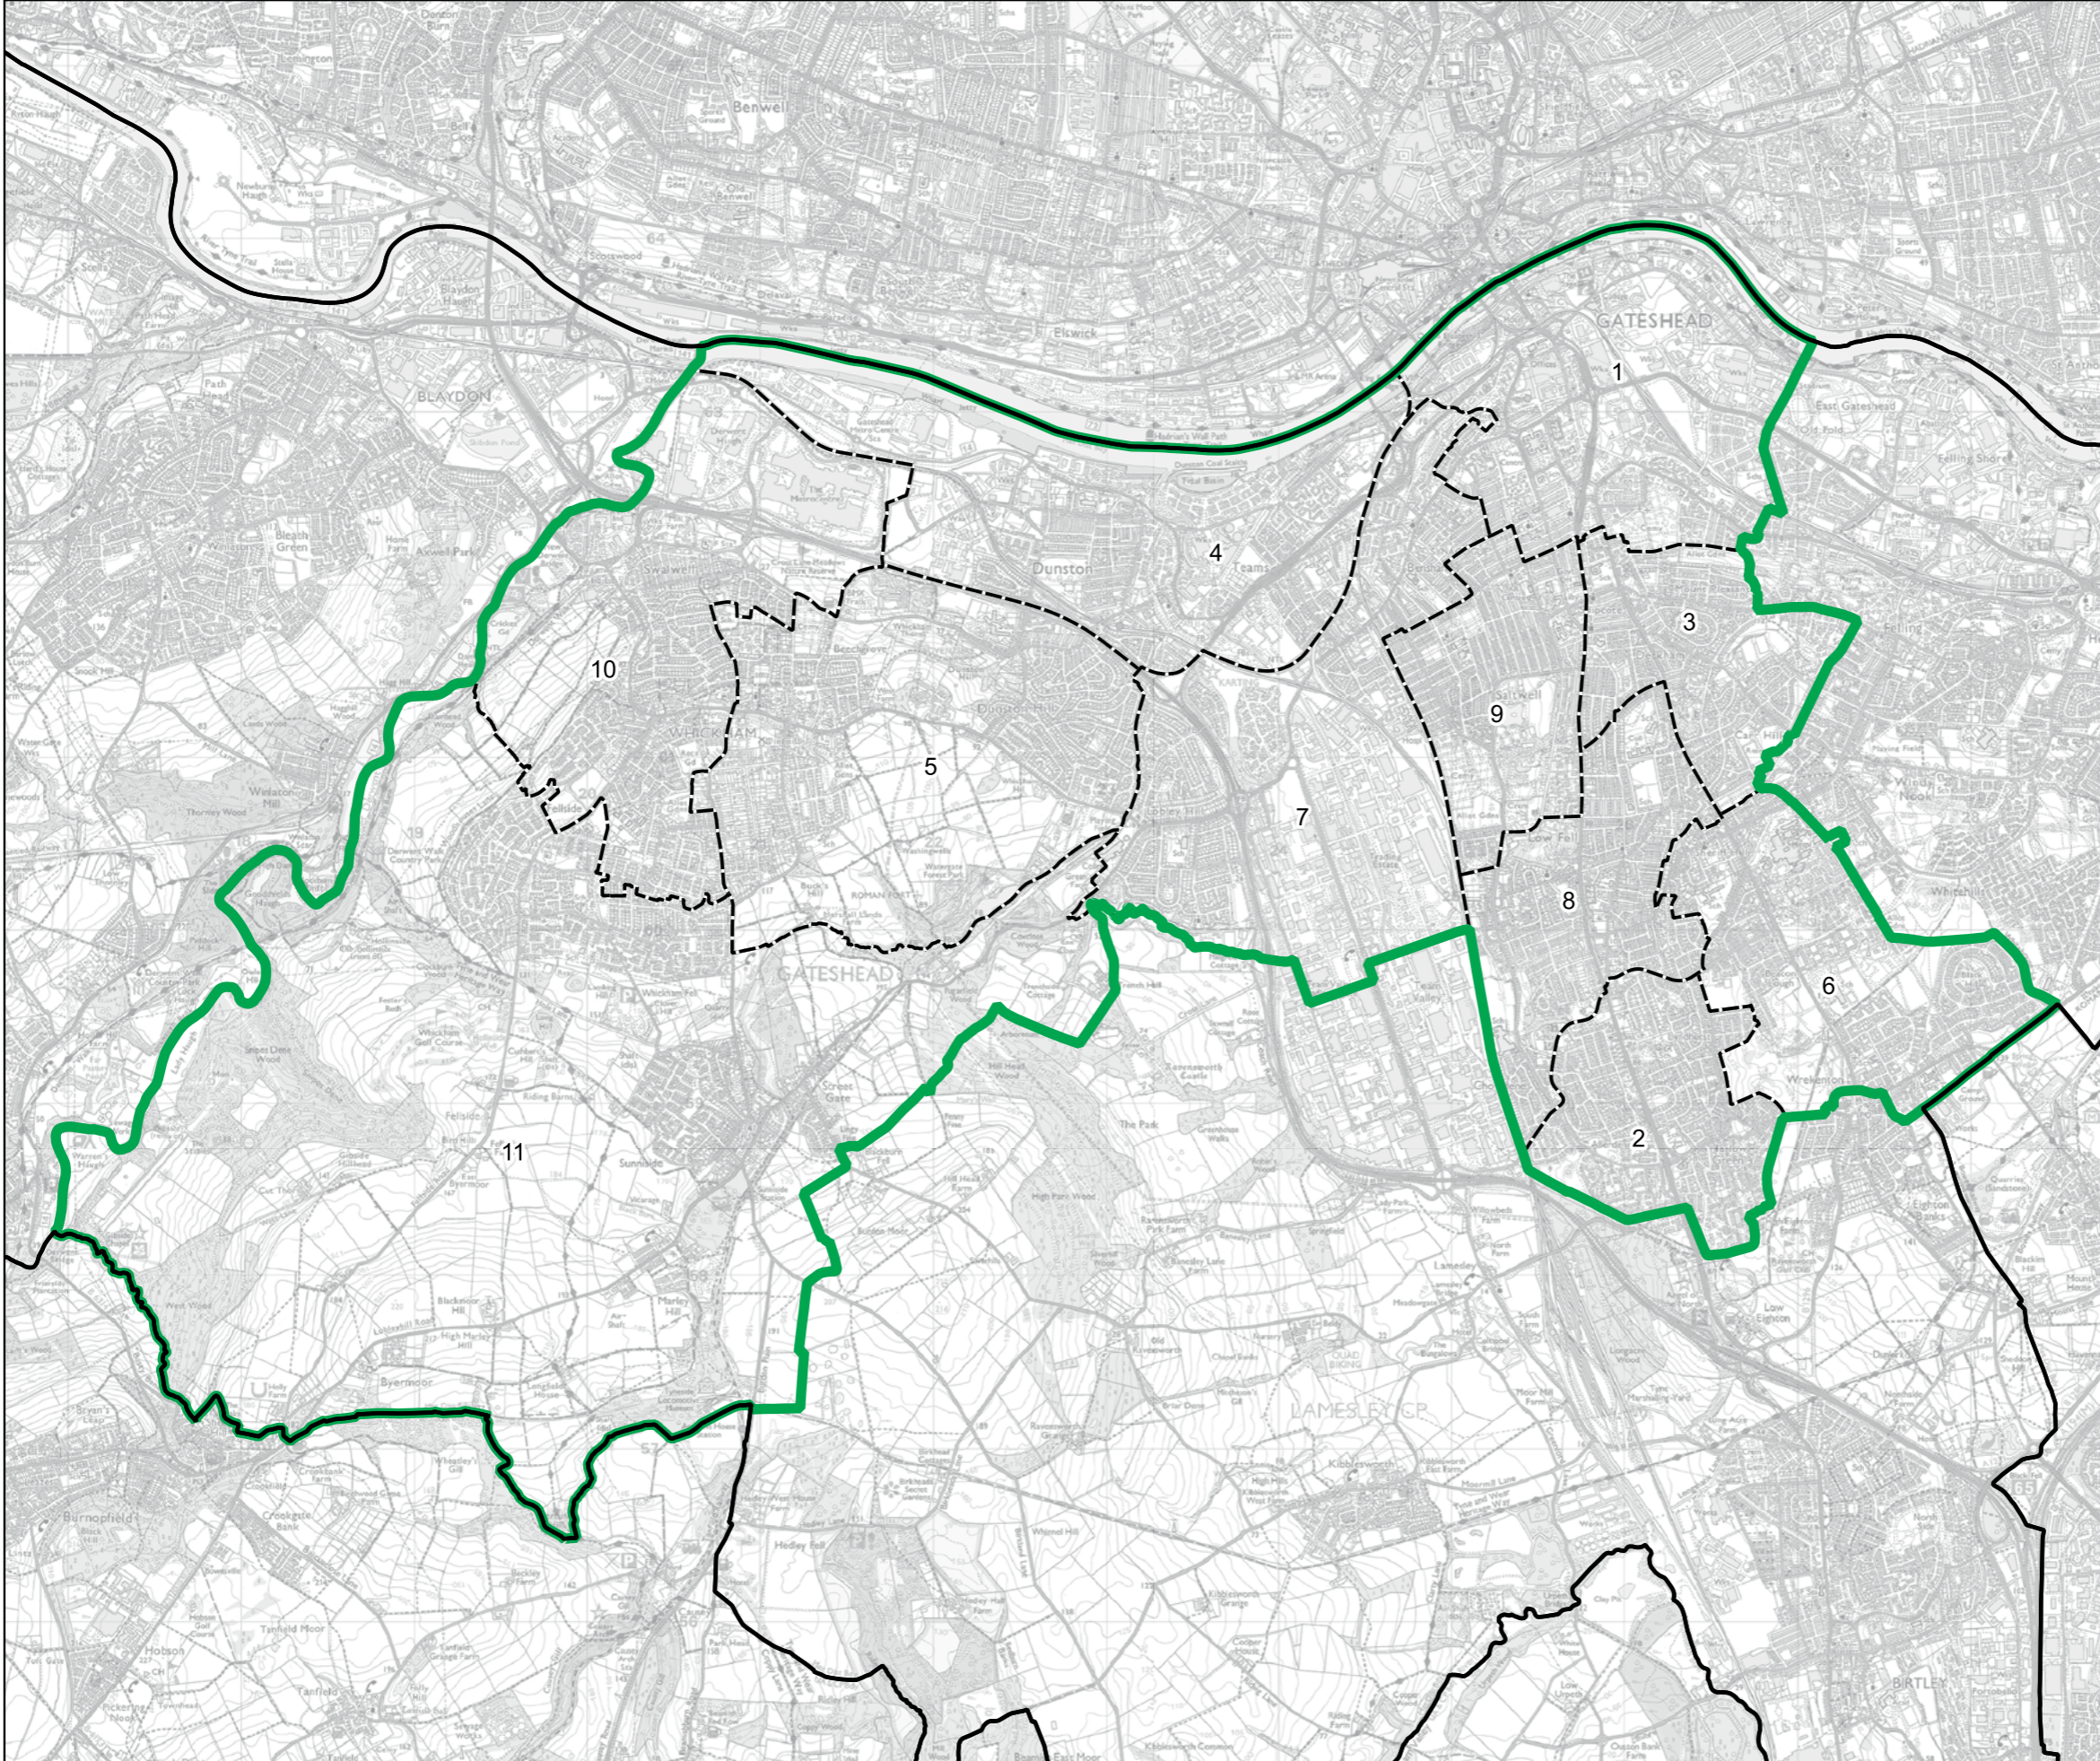

Easington County Constituency

Wards:

- 1 Bridges
- 2 Chowdene
- 3 Deckham
- 4 Dunston and Teams
- 5 Dunston Hill and Whickham East
- 6 High Fell
- 7 Lobley Hill and Bensham
- 8 Low Fell
- 9 Saltwell
- 10 Whickham North
- 11 Whickham South and Sunnyside