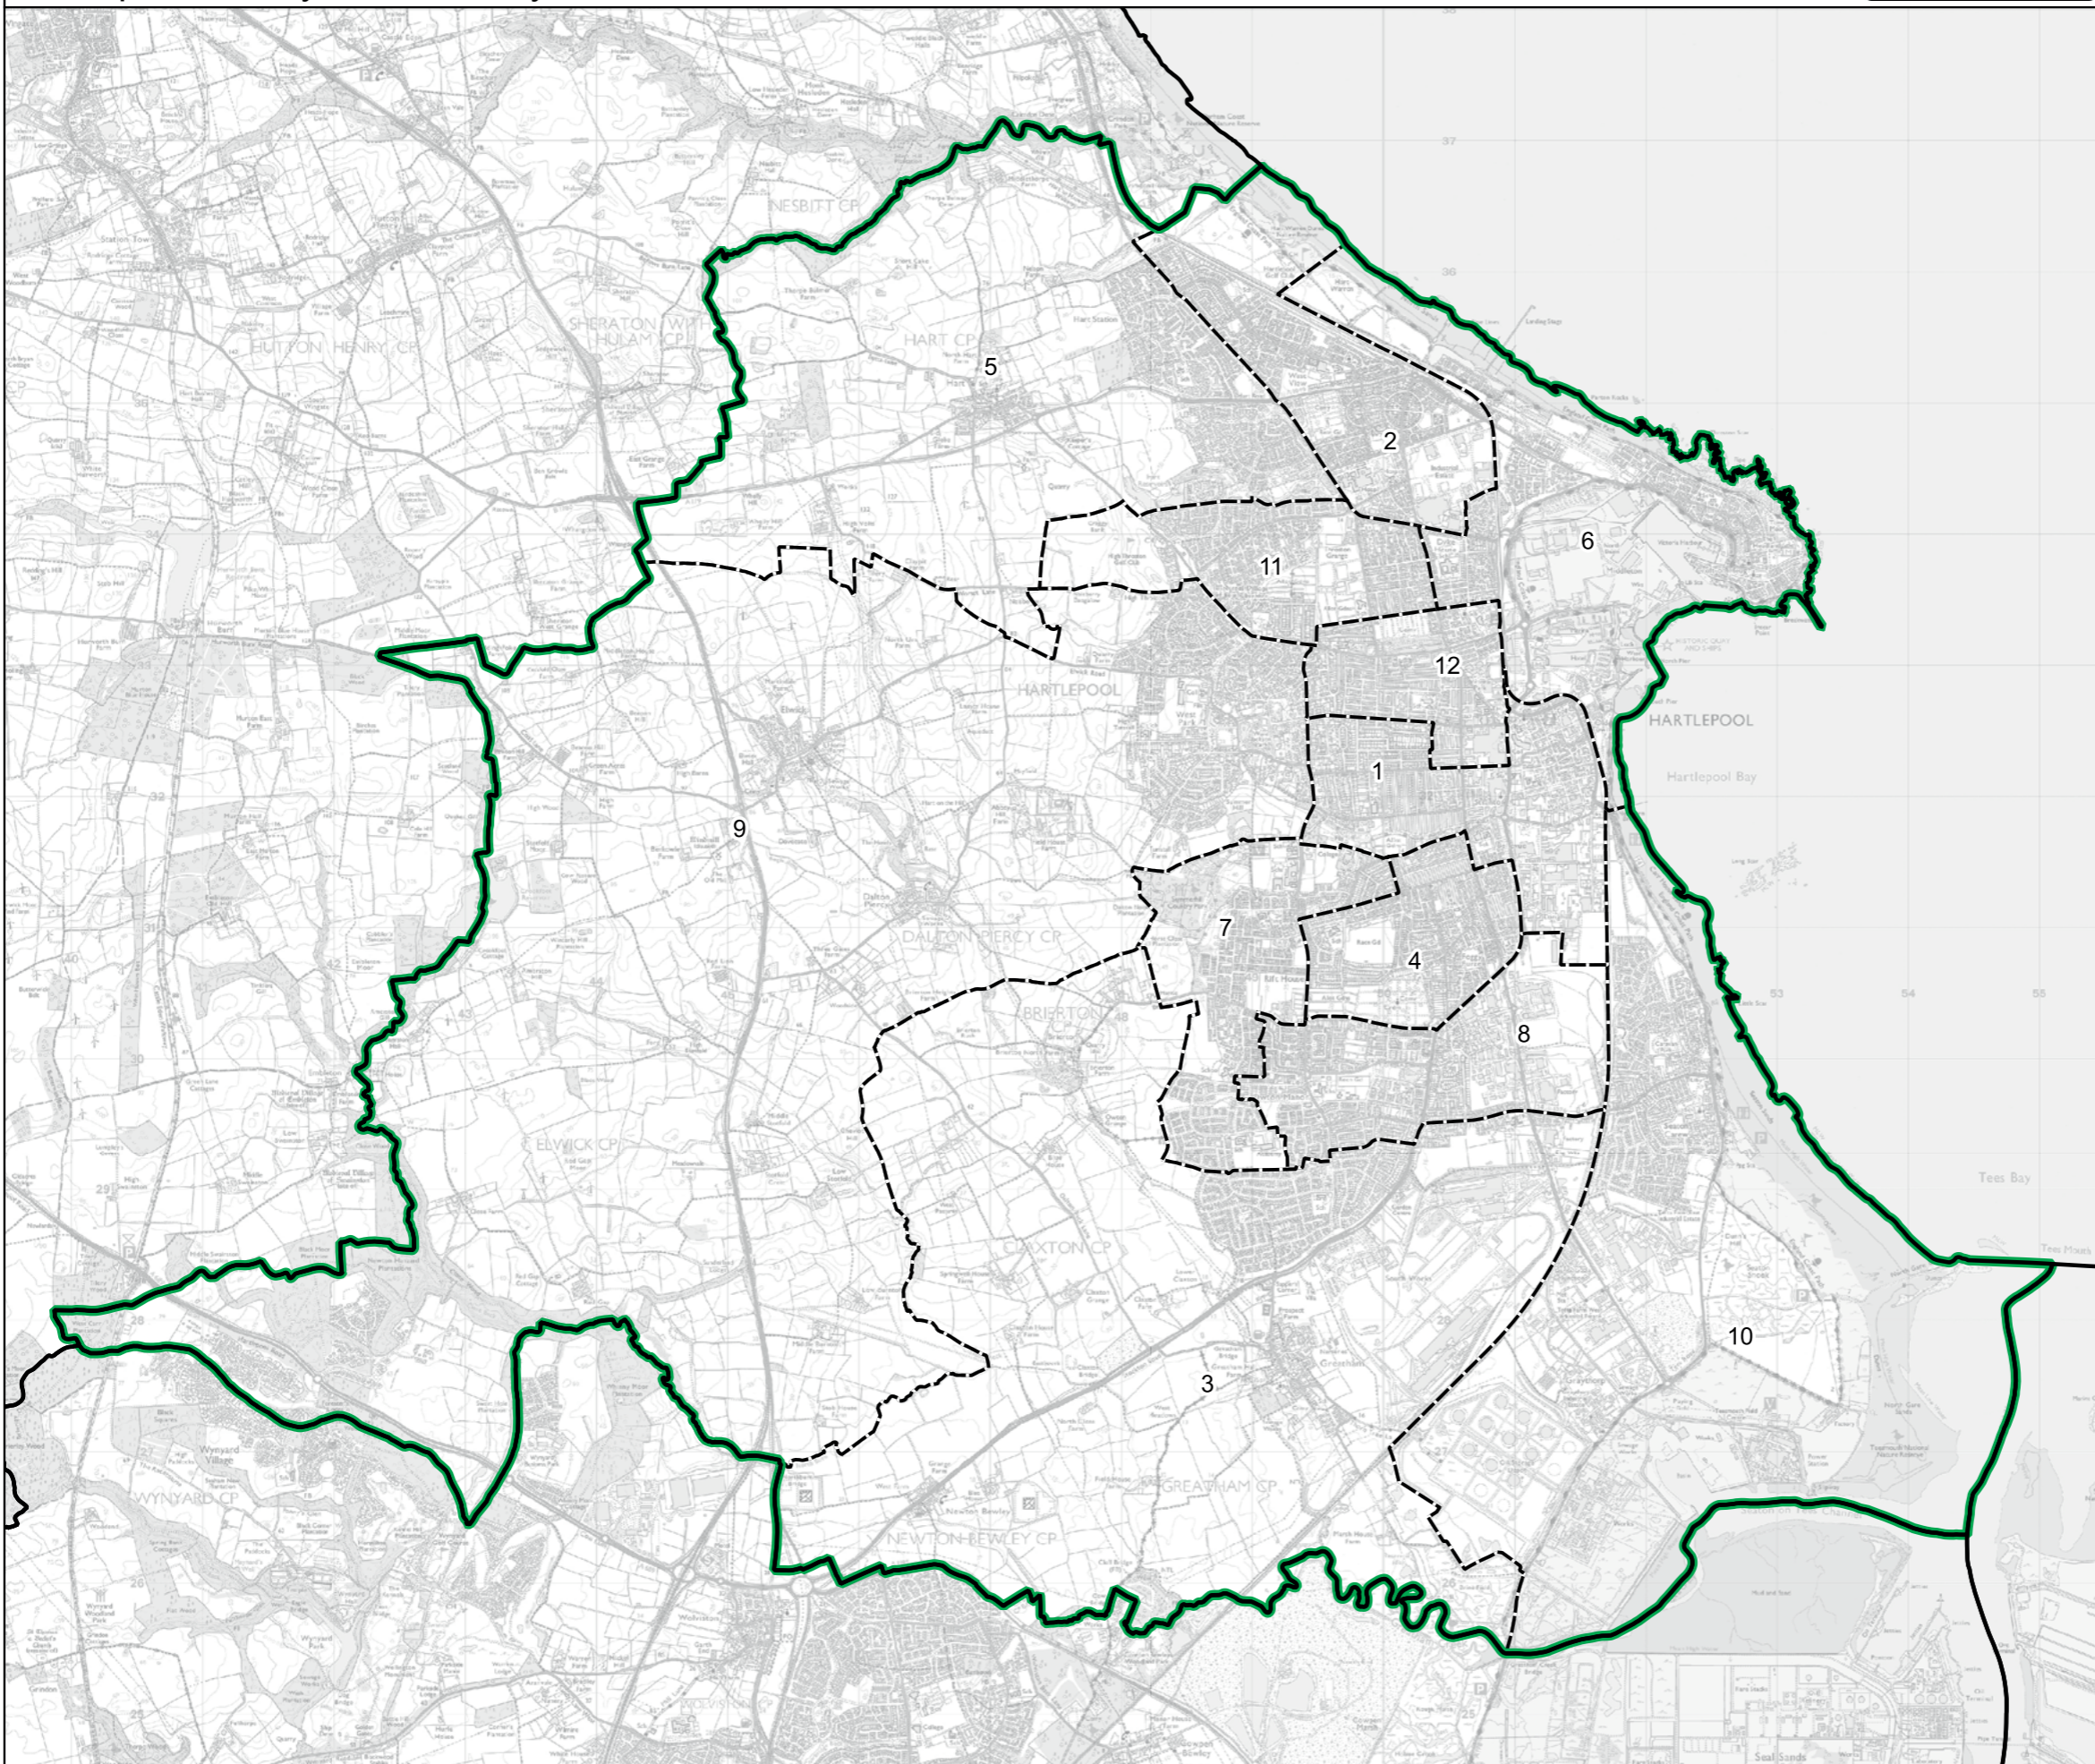

Wards:

- 1 Burn Valley
- 2 De Bruce
- 3 Fens & Greatham
- 4 Foggy Furze
- 5 Hart
- 6 Headland & Harbour
- 7 Manor House
- 8 Rossmere
- 9 Rural West
- 10 Seaton
- 11 Throston
- 12 Victoria

Constituency

Local Authorities

Wards

0 0.7 1.4 km

© Crown copyright and database rights 2023 OS 100018289. You are permitted to use this data solely to enable you to respond to, or interact with, the organisation that provided you with the data. You are not permitted to copy, sub-licence, distribute or sell any of this data to third parties in any form. Third party rights to enforce the terms of this licence shall be reserved to OS.