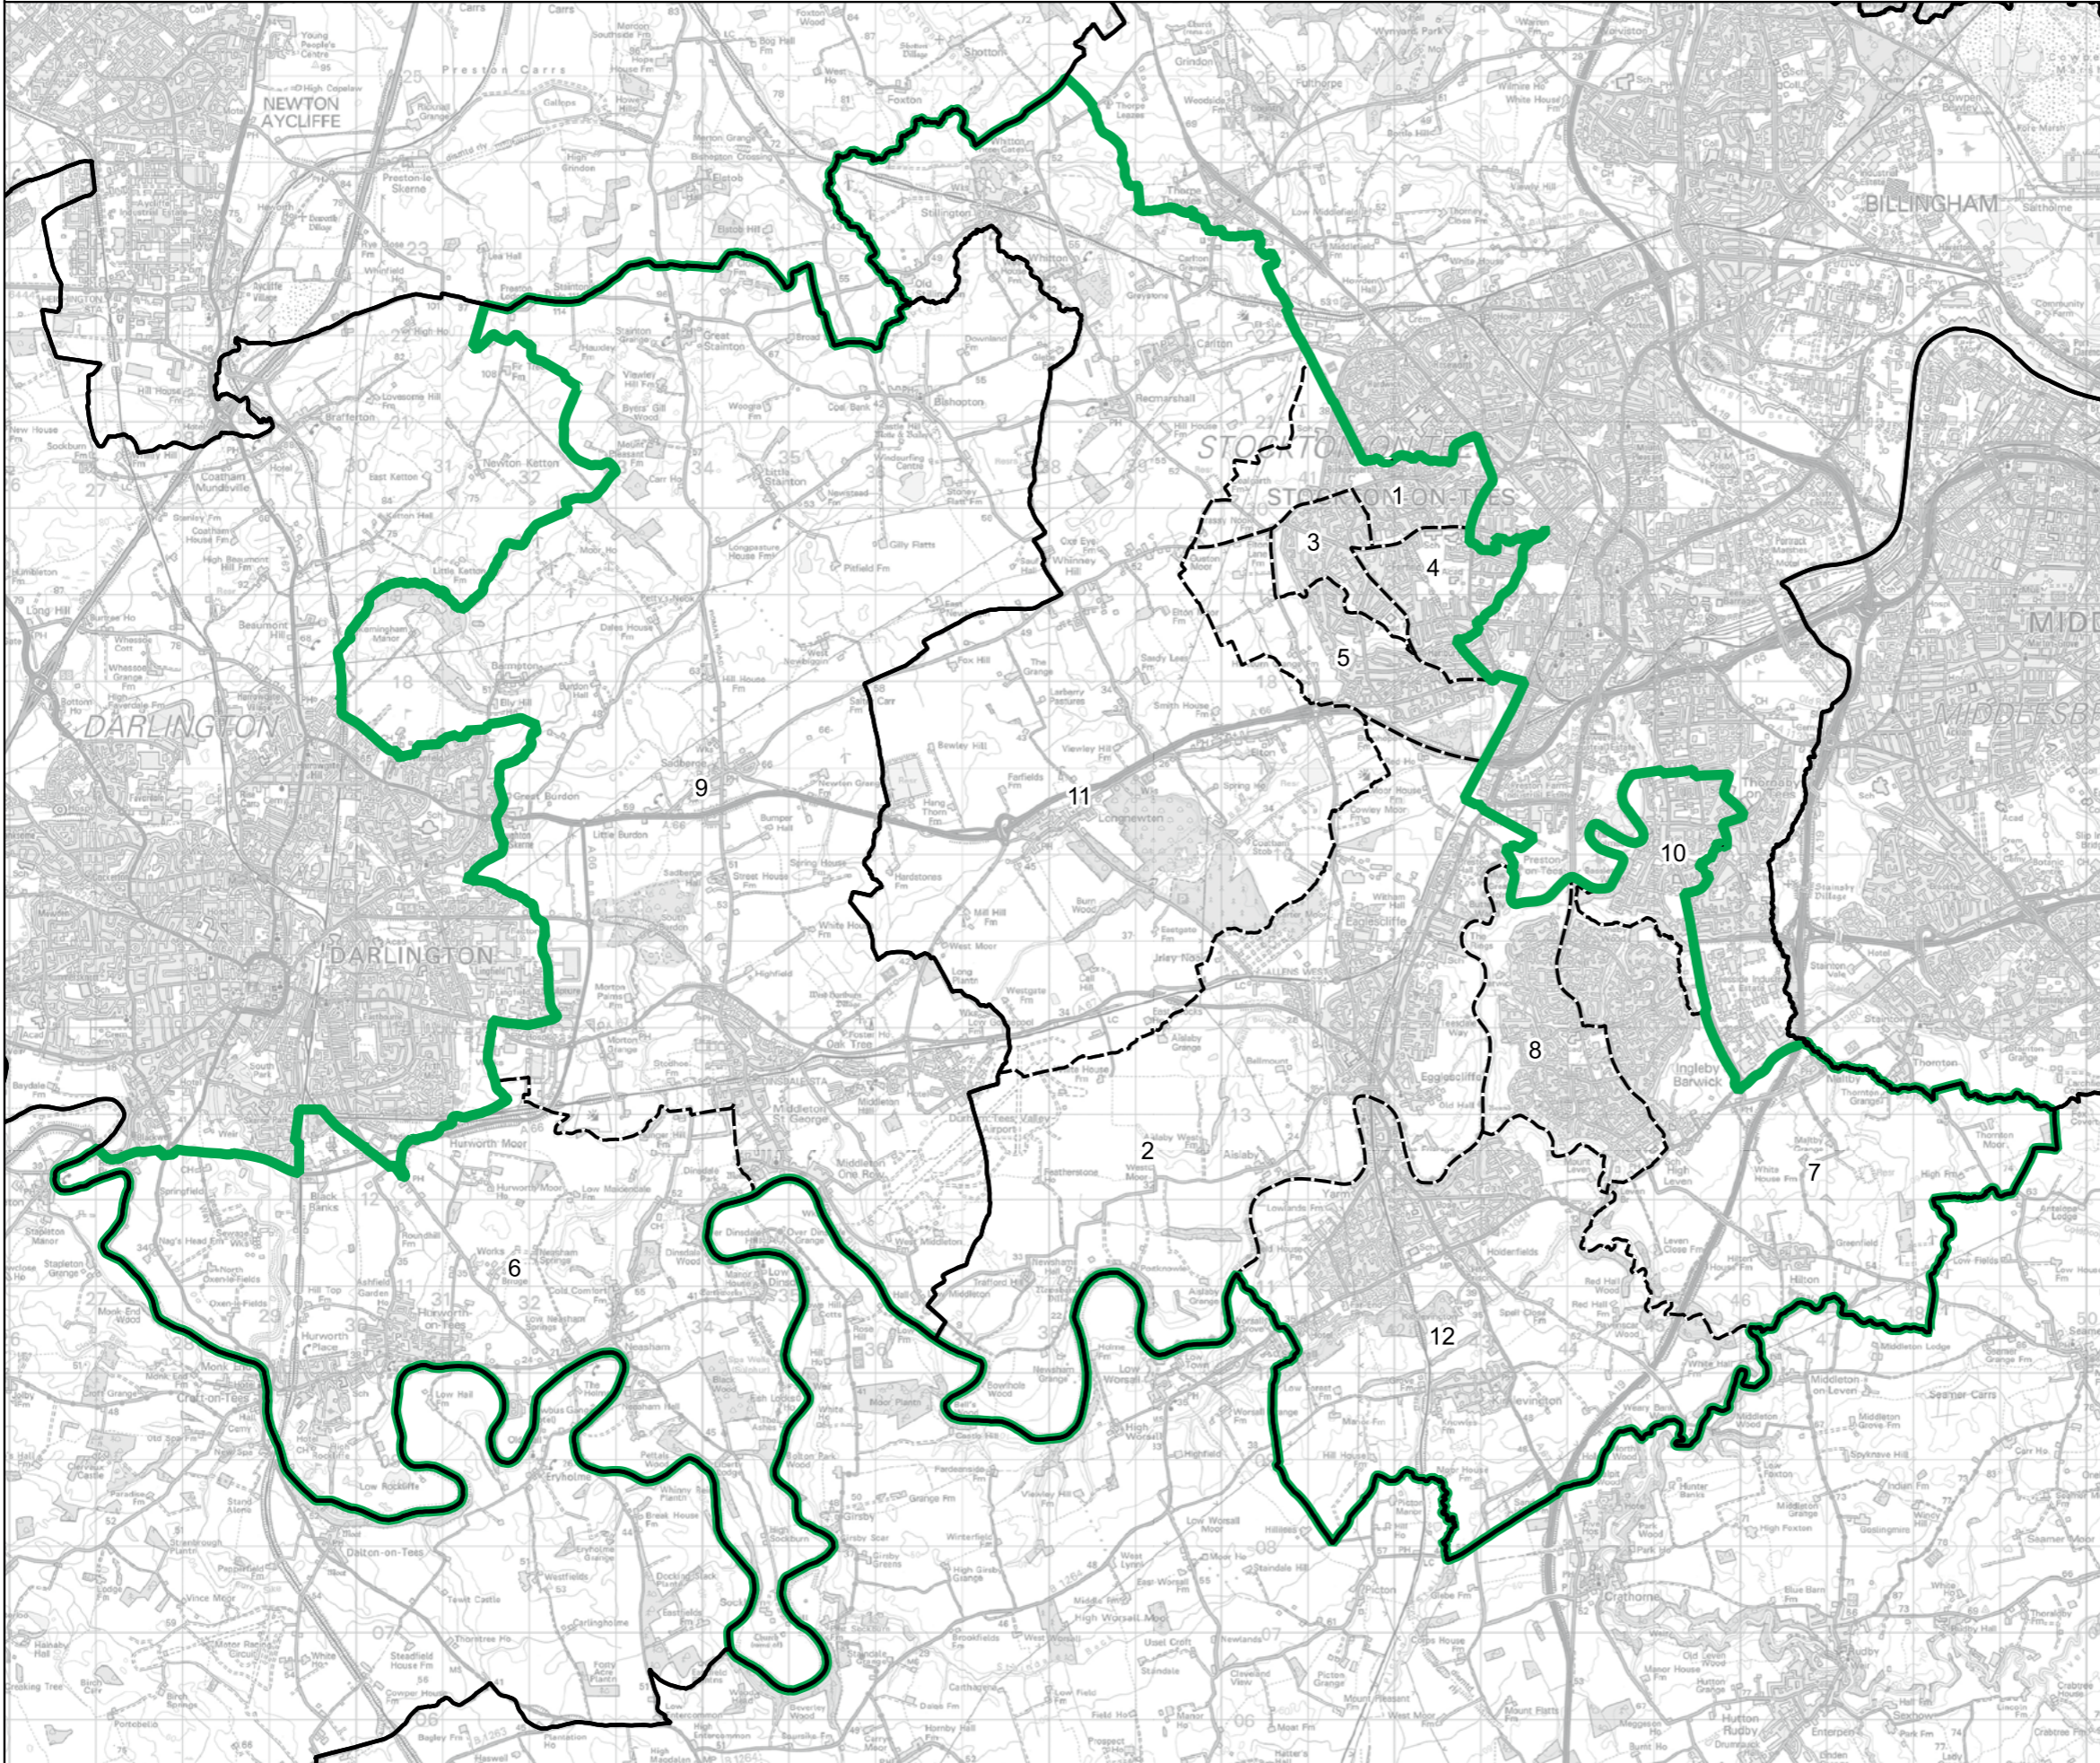

- Wards:
- 1 Bishopsgarth and Elm Tree
  - 2 Eaglescliffe
  - 3 Fairfield
  - 4 Grangefield
  - 5 Hartburn
  - 6 Hurworth
  - 7 Ingleby Barwick East
  - 8 Ingleby Barwick West
  - 9 Sadberge & Middleton St. George
  - 10 Village
  - 11 Western Parishes
  - 12 Yarm