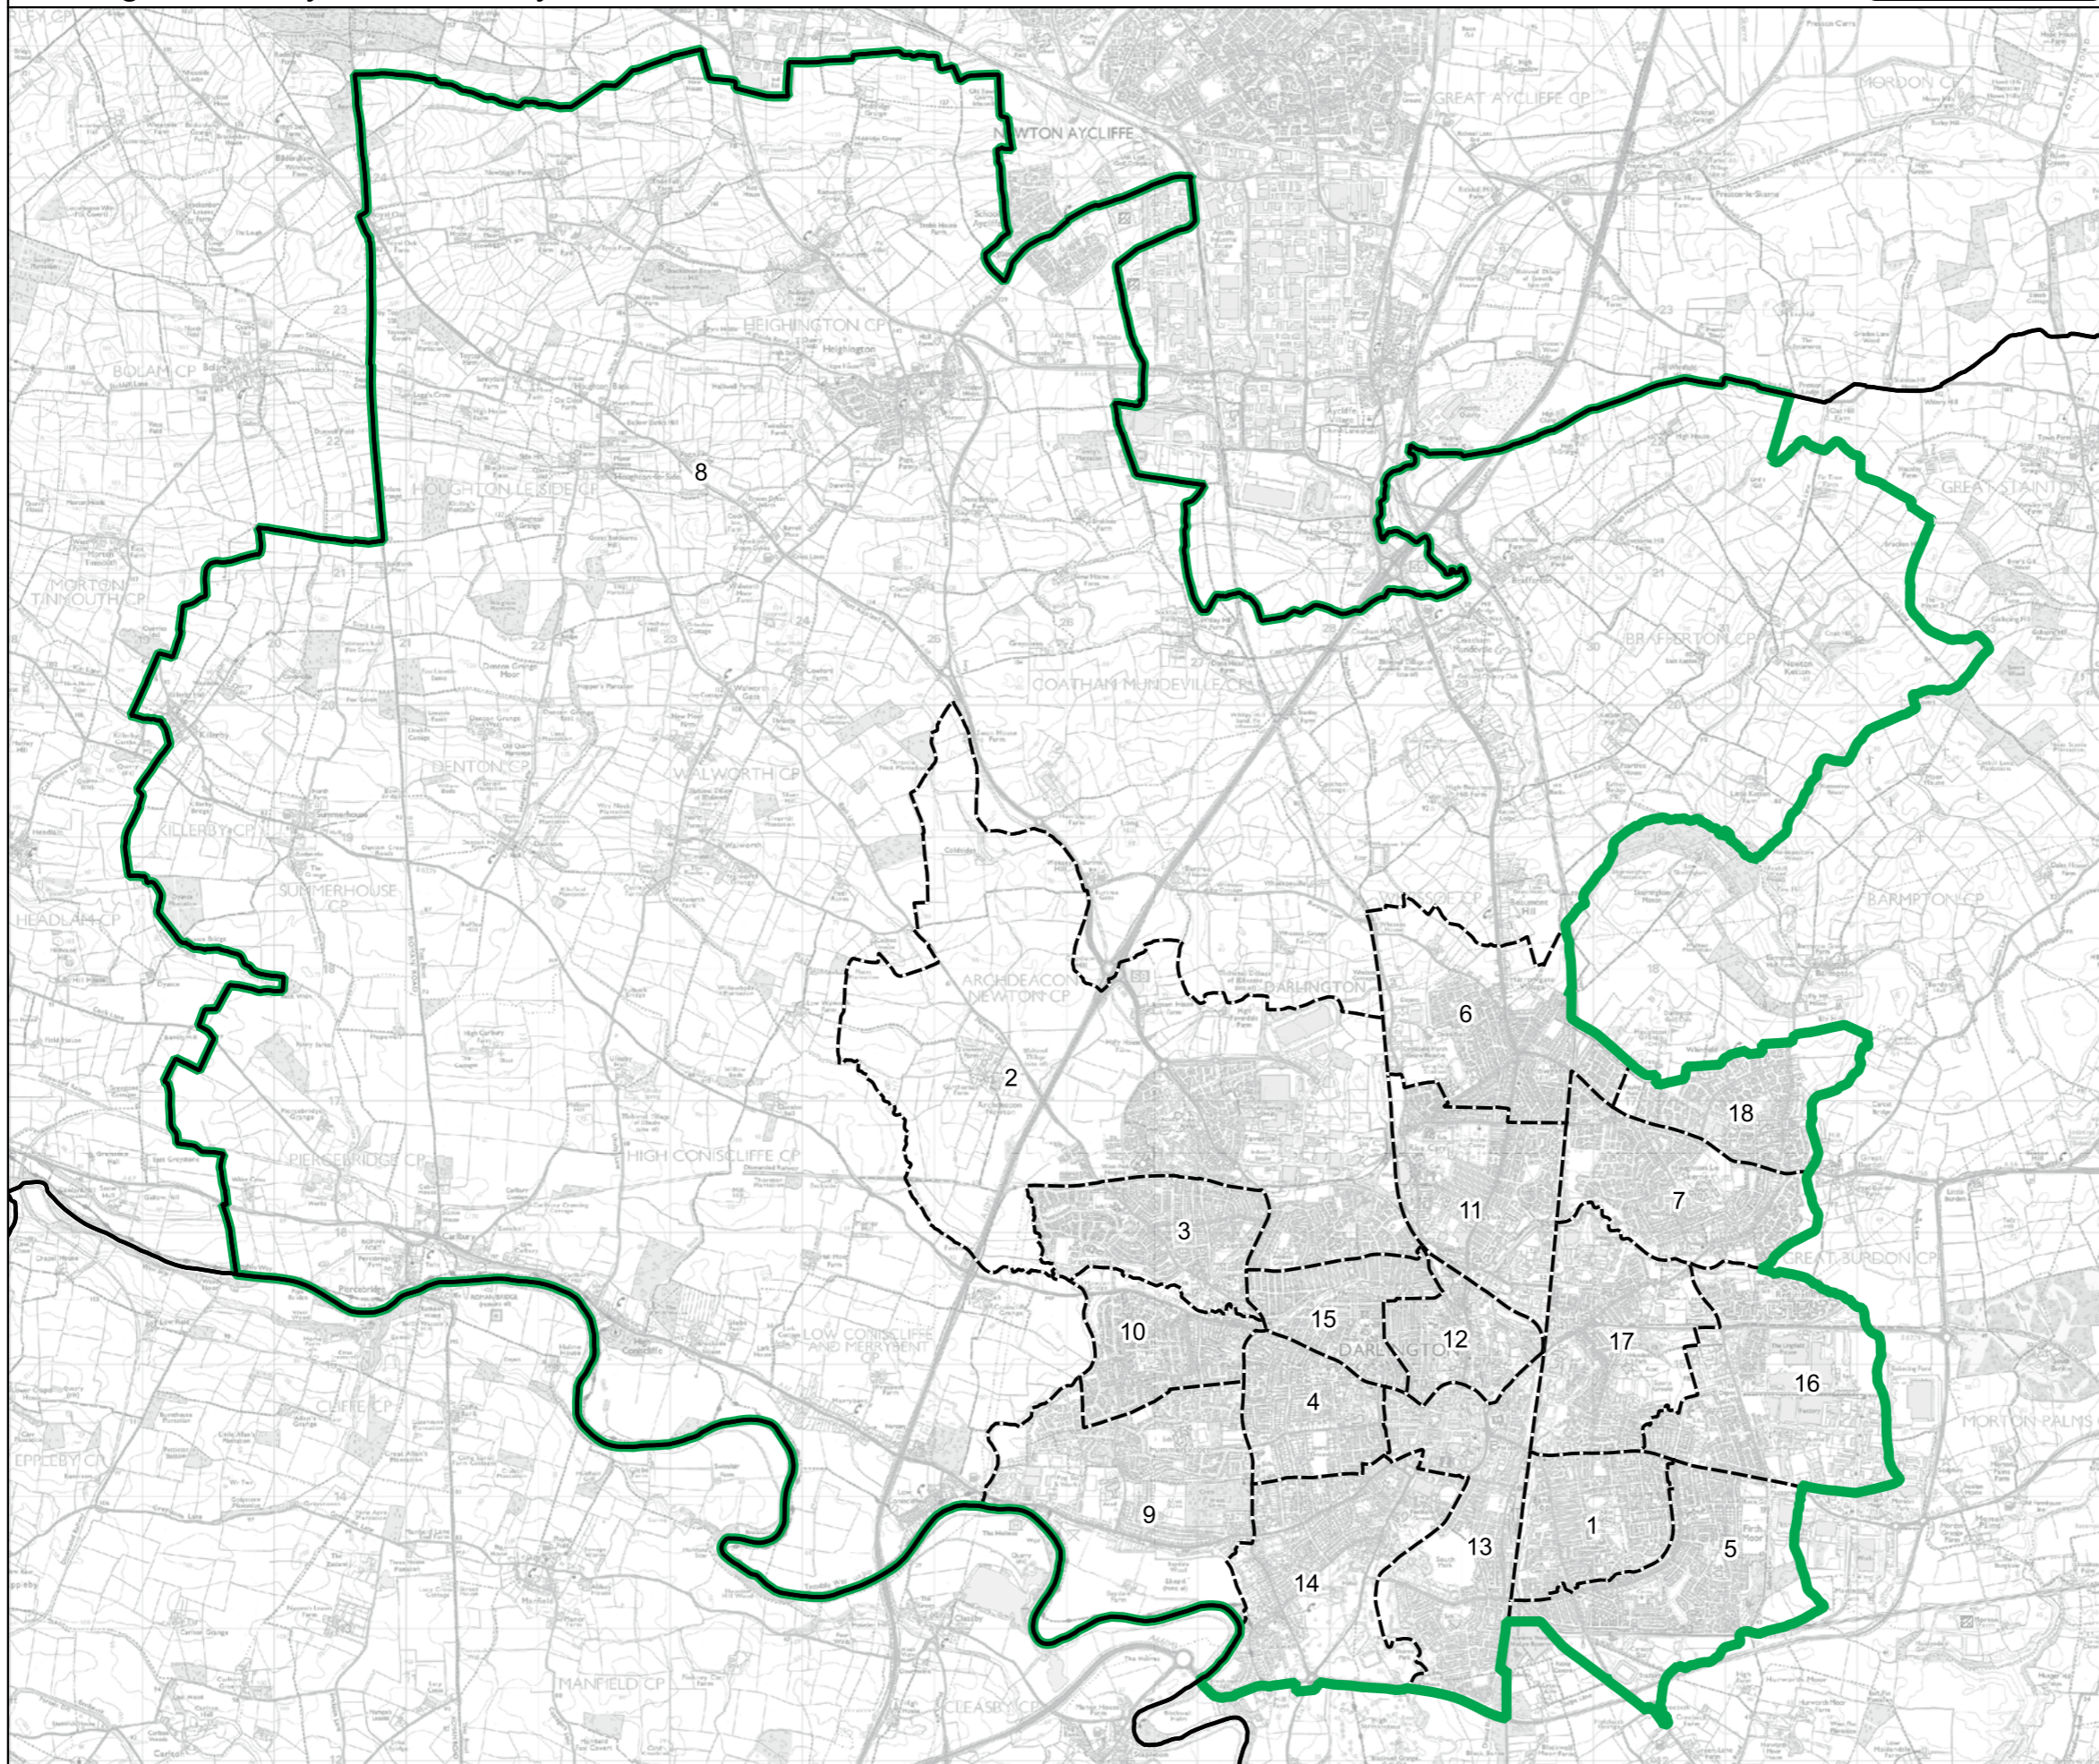

Wards:

- 1 Bank Top & Lascelles
- 2 Brinkburn & Faverdale
- 3 Cockerton
- 4 College
- 5 Eastbourne
- 6 Harrowgate Hill
- 7 Haughton & Springfield
- 8 Heighington & Coniscliffe
- 9 Hummersknott
- 10 Mowden
- 11 North Road
- 12 Northgate
- 13 Park East
- 14 Park West
- 15 Pierremont
- 16 Red Hall & Lingfield
- 17 Stephenson
- 18 Whinfield

- Constituency
- Local Authorities
- Wards

© Crown copyright and database rights 2023 OS 100018289. You are permitted to use this data solely to enable you to respond to, or interact with, the organisation that provided you with the data. You are not permitted to copy, sub-licence, distribute or sell any of this data to third parties in any form. Third party rights to enforce the terms of this licence shall be reserved to OS.

Darlington County Constituency