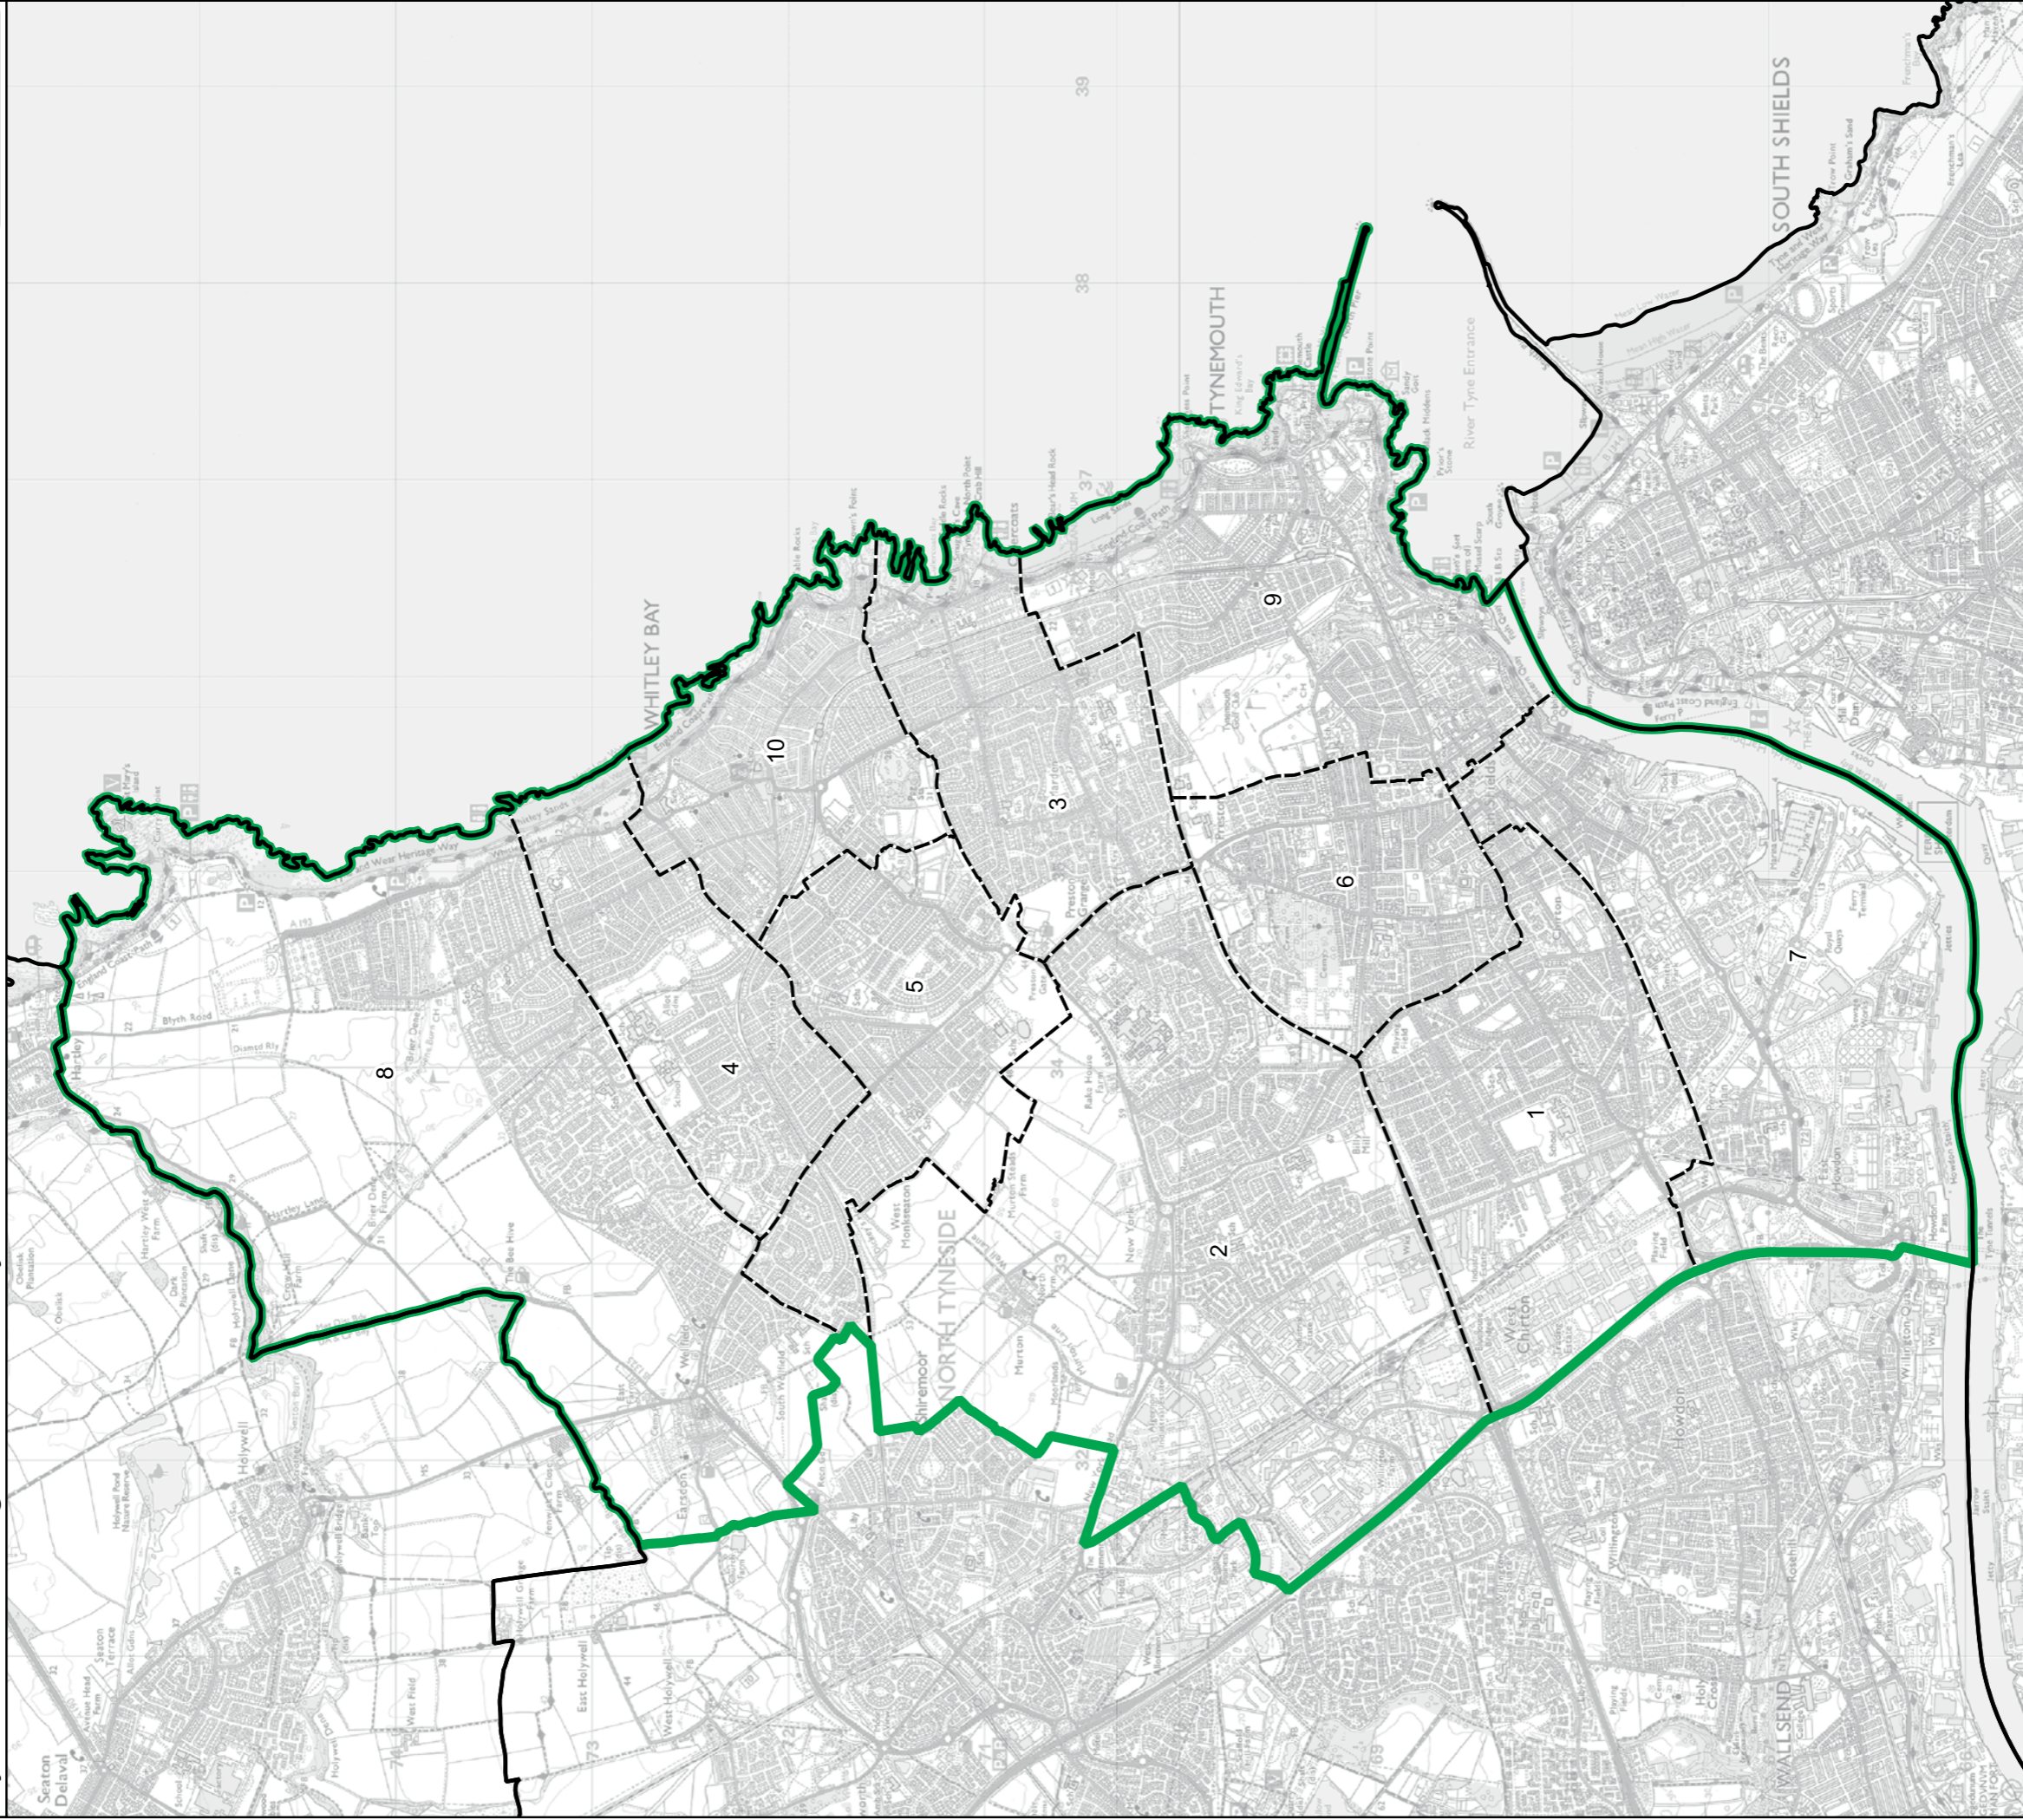

Boundary Commission for England - Final Recommendations for the North East Region
Tynemouth Borough Constituency - Electorate 73,022

1. Wards:
2. 1 Chirton
   - 2 Collingwood
   - 3 Cullercoats
   - 4 Monkseaton North
   - 5 Monkseaton South
   - 6 Preston
   - 7 Riverside (Part)
   - 8 St. Mary's
   - 9 Tynemouth
   - 10 Whitley Bay

Constituency
Local Authorities
Wards

0 0.5 1 km

© Crown copyright and database rights 2023 OS 100018269. You are permitted to use this data solely to enable you to respond to, or interact with, the organisation that provided you with the data. You are not permitted to copy, sub-licence, distribute or sell any of this data to third parties in any form. Third party rights to enforce the terms of this licence shall be reserved to OS.

Tynemouth Borough Constituency