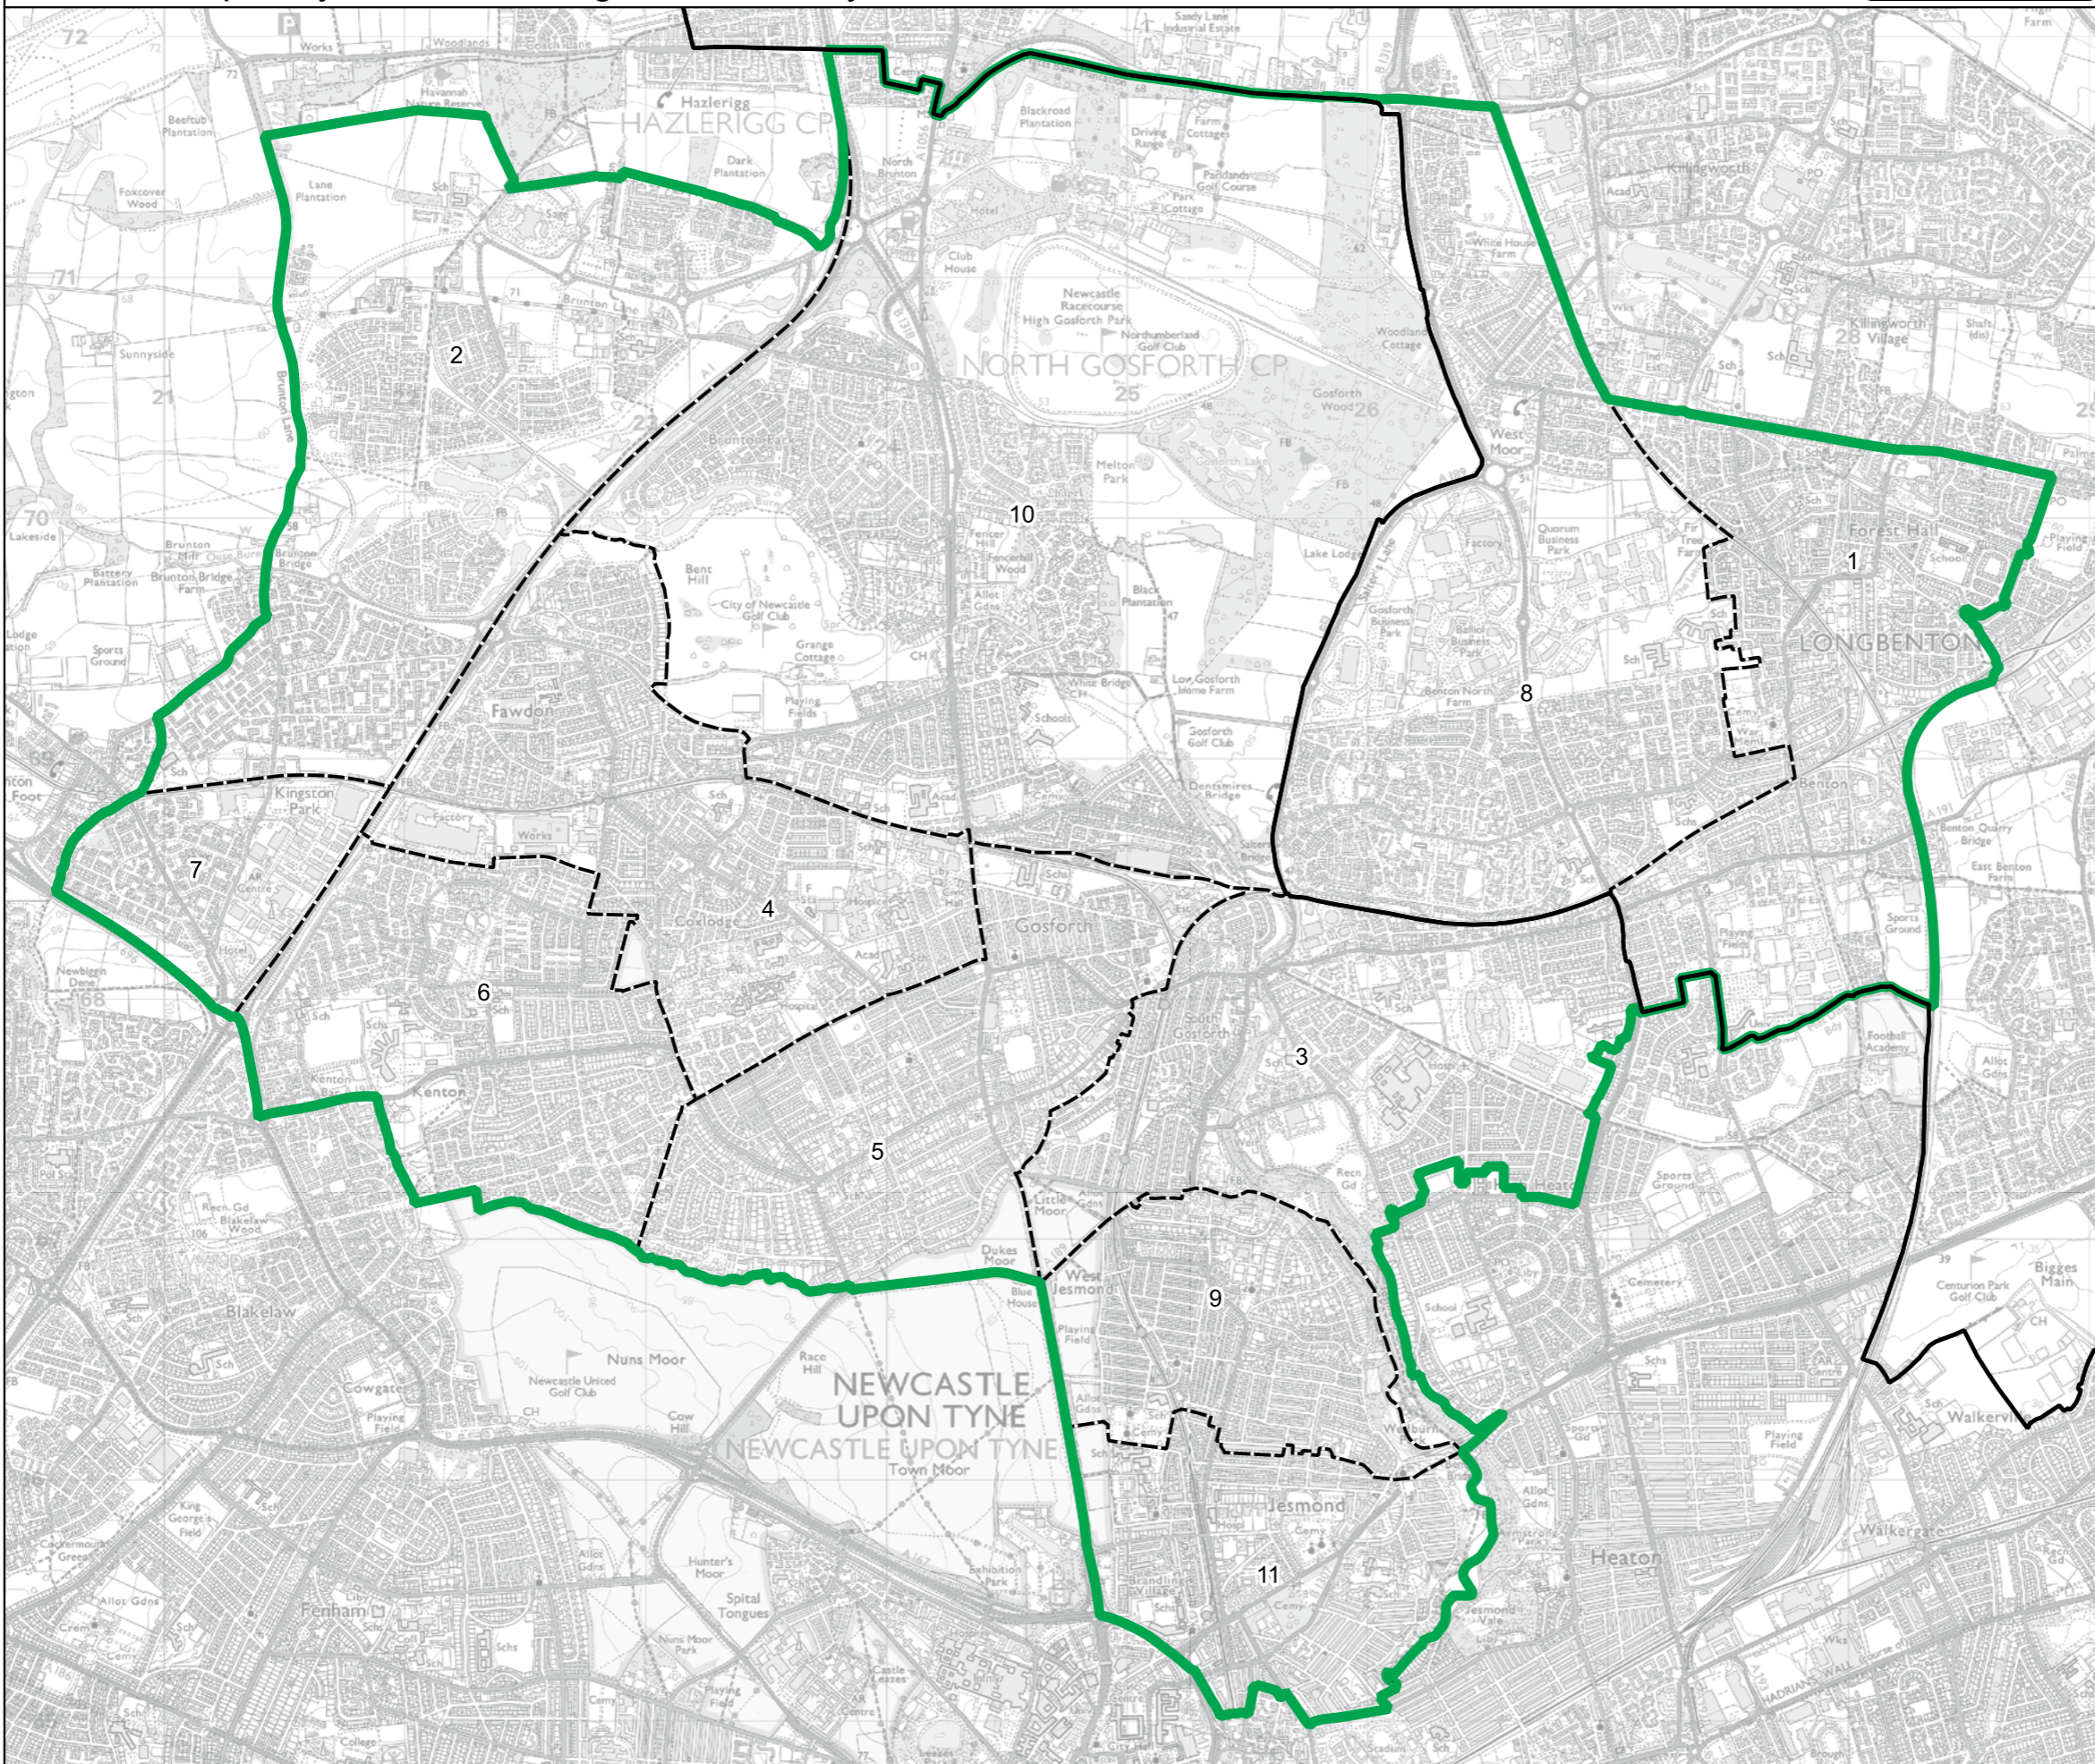

Boundary Commission for England - Final Recommendations for the North East Region

Newcastle upon Tyne North Borough Constituency - Electorate 76,503

1. Wards:
2. 1 Benton
   - 2 Castle (Part)
   - 3 Dene & South Gosforth
   - 4 Fawdon & West Gosforth
   - 5 Gosforth
   - 6 Kenton
   - 7 Kingston Park South & Newbiggin Hall (Part)
   - 8 Longbenton
   - 9 North Jesmond
   - 10 Parklands
   - 11 South Jesmond

- Constituency
- Local Authorities
- Wards

0 0.4 0.8 km

© Crown copyright and database rights 2023 OS 100018289. You are permitted to use this data solely to enable you to respond to, or interact with, the organisation that provided you with the data. You are not permitted to copy, sub-licence, distribute or sell any of this data to third parties in any form. Third party rights to enforce the terms of this licence shall be reserved to OS.