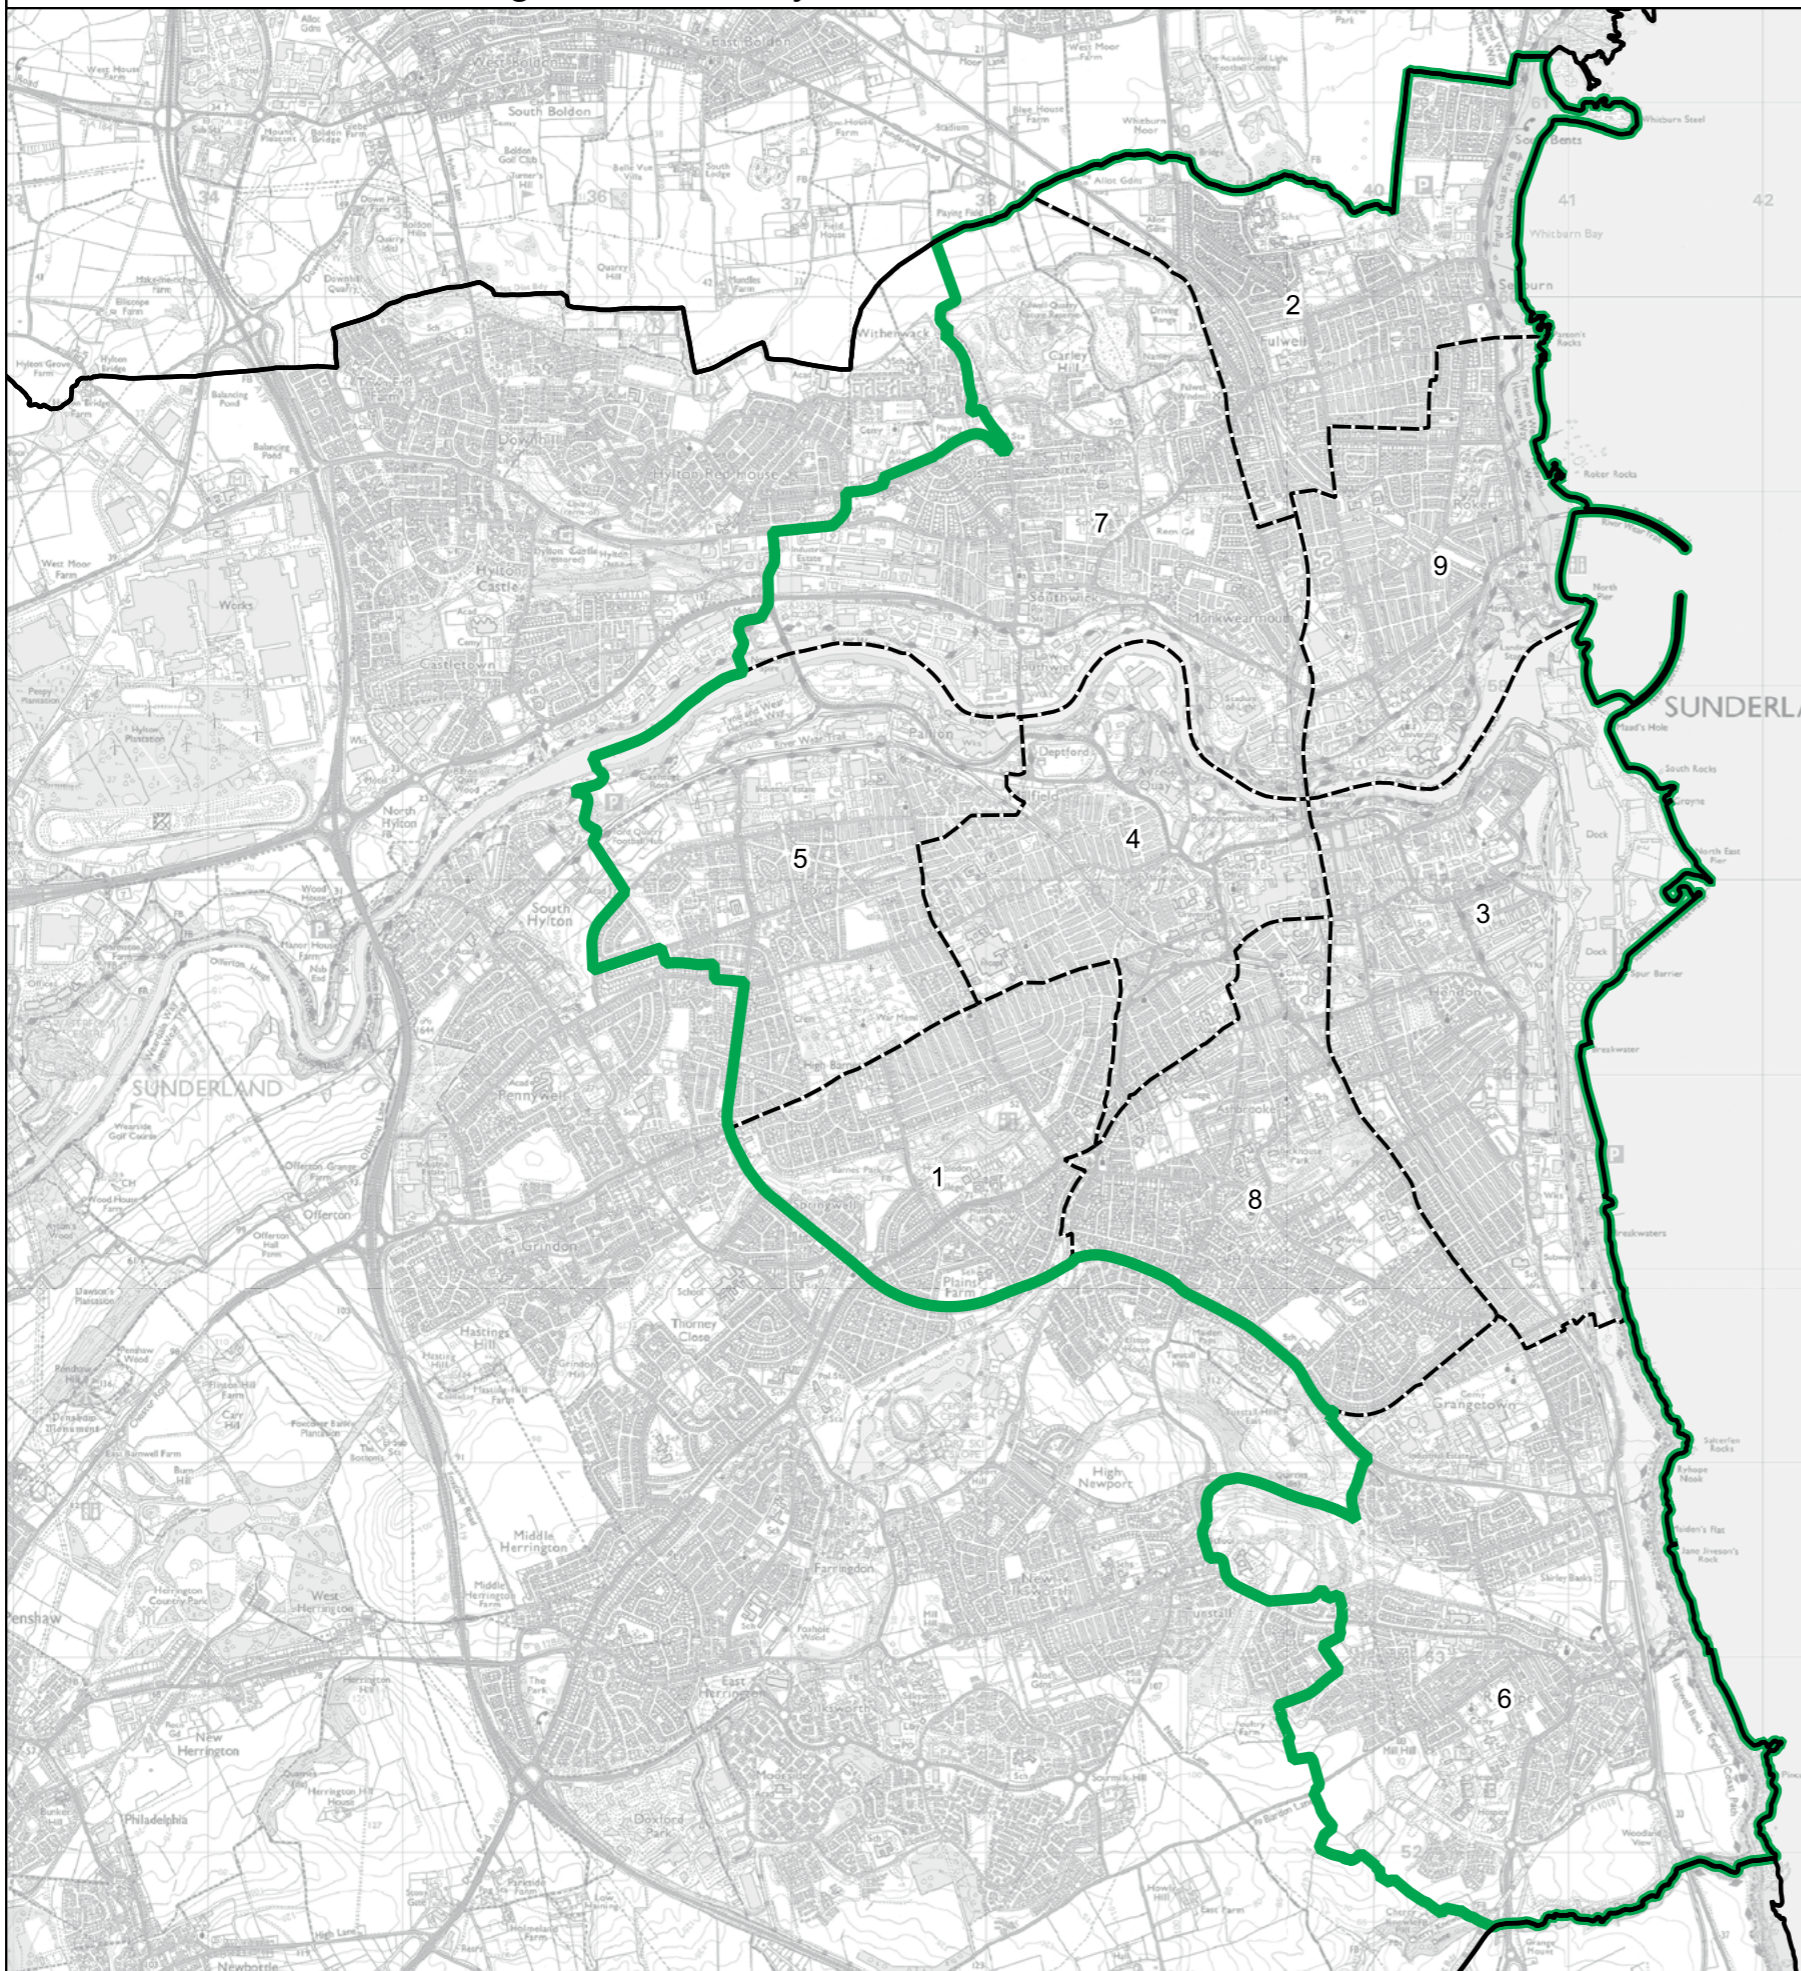

Wards:

- 1 Barnes
- 2 Fulwell
- 3 Hendon
- 4 Millfield
- 5 Pallion
- 6 Ryhope
- 7 Southwick
- 8 St. Michael's
- 9 St. Peter's

- Constituency
- Local Authorities
- Wards

0 0.5 1 km

© Crown copyright and database rights 2023 OS 100018289. You are permitted to use this data solely to enable you to respond to, or interact with, the organisation that provided you with the data. You are not permitted to copy, sub-licence, distribute or sell any of this data to third parties in any form. Third party rights to enforce the terms of this licence shall be reserved to OS.