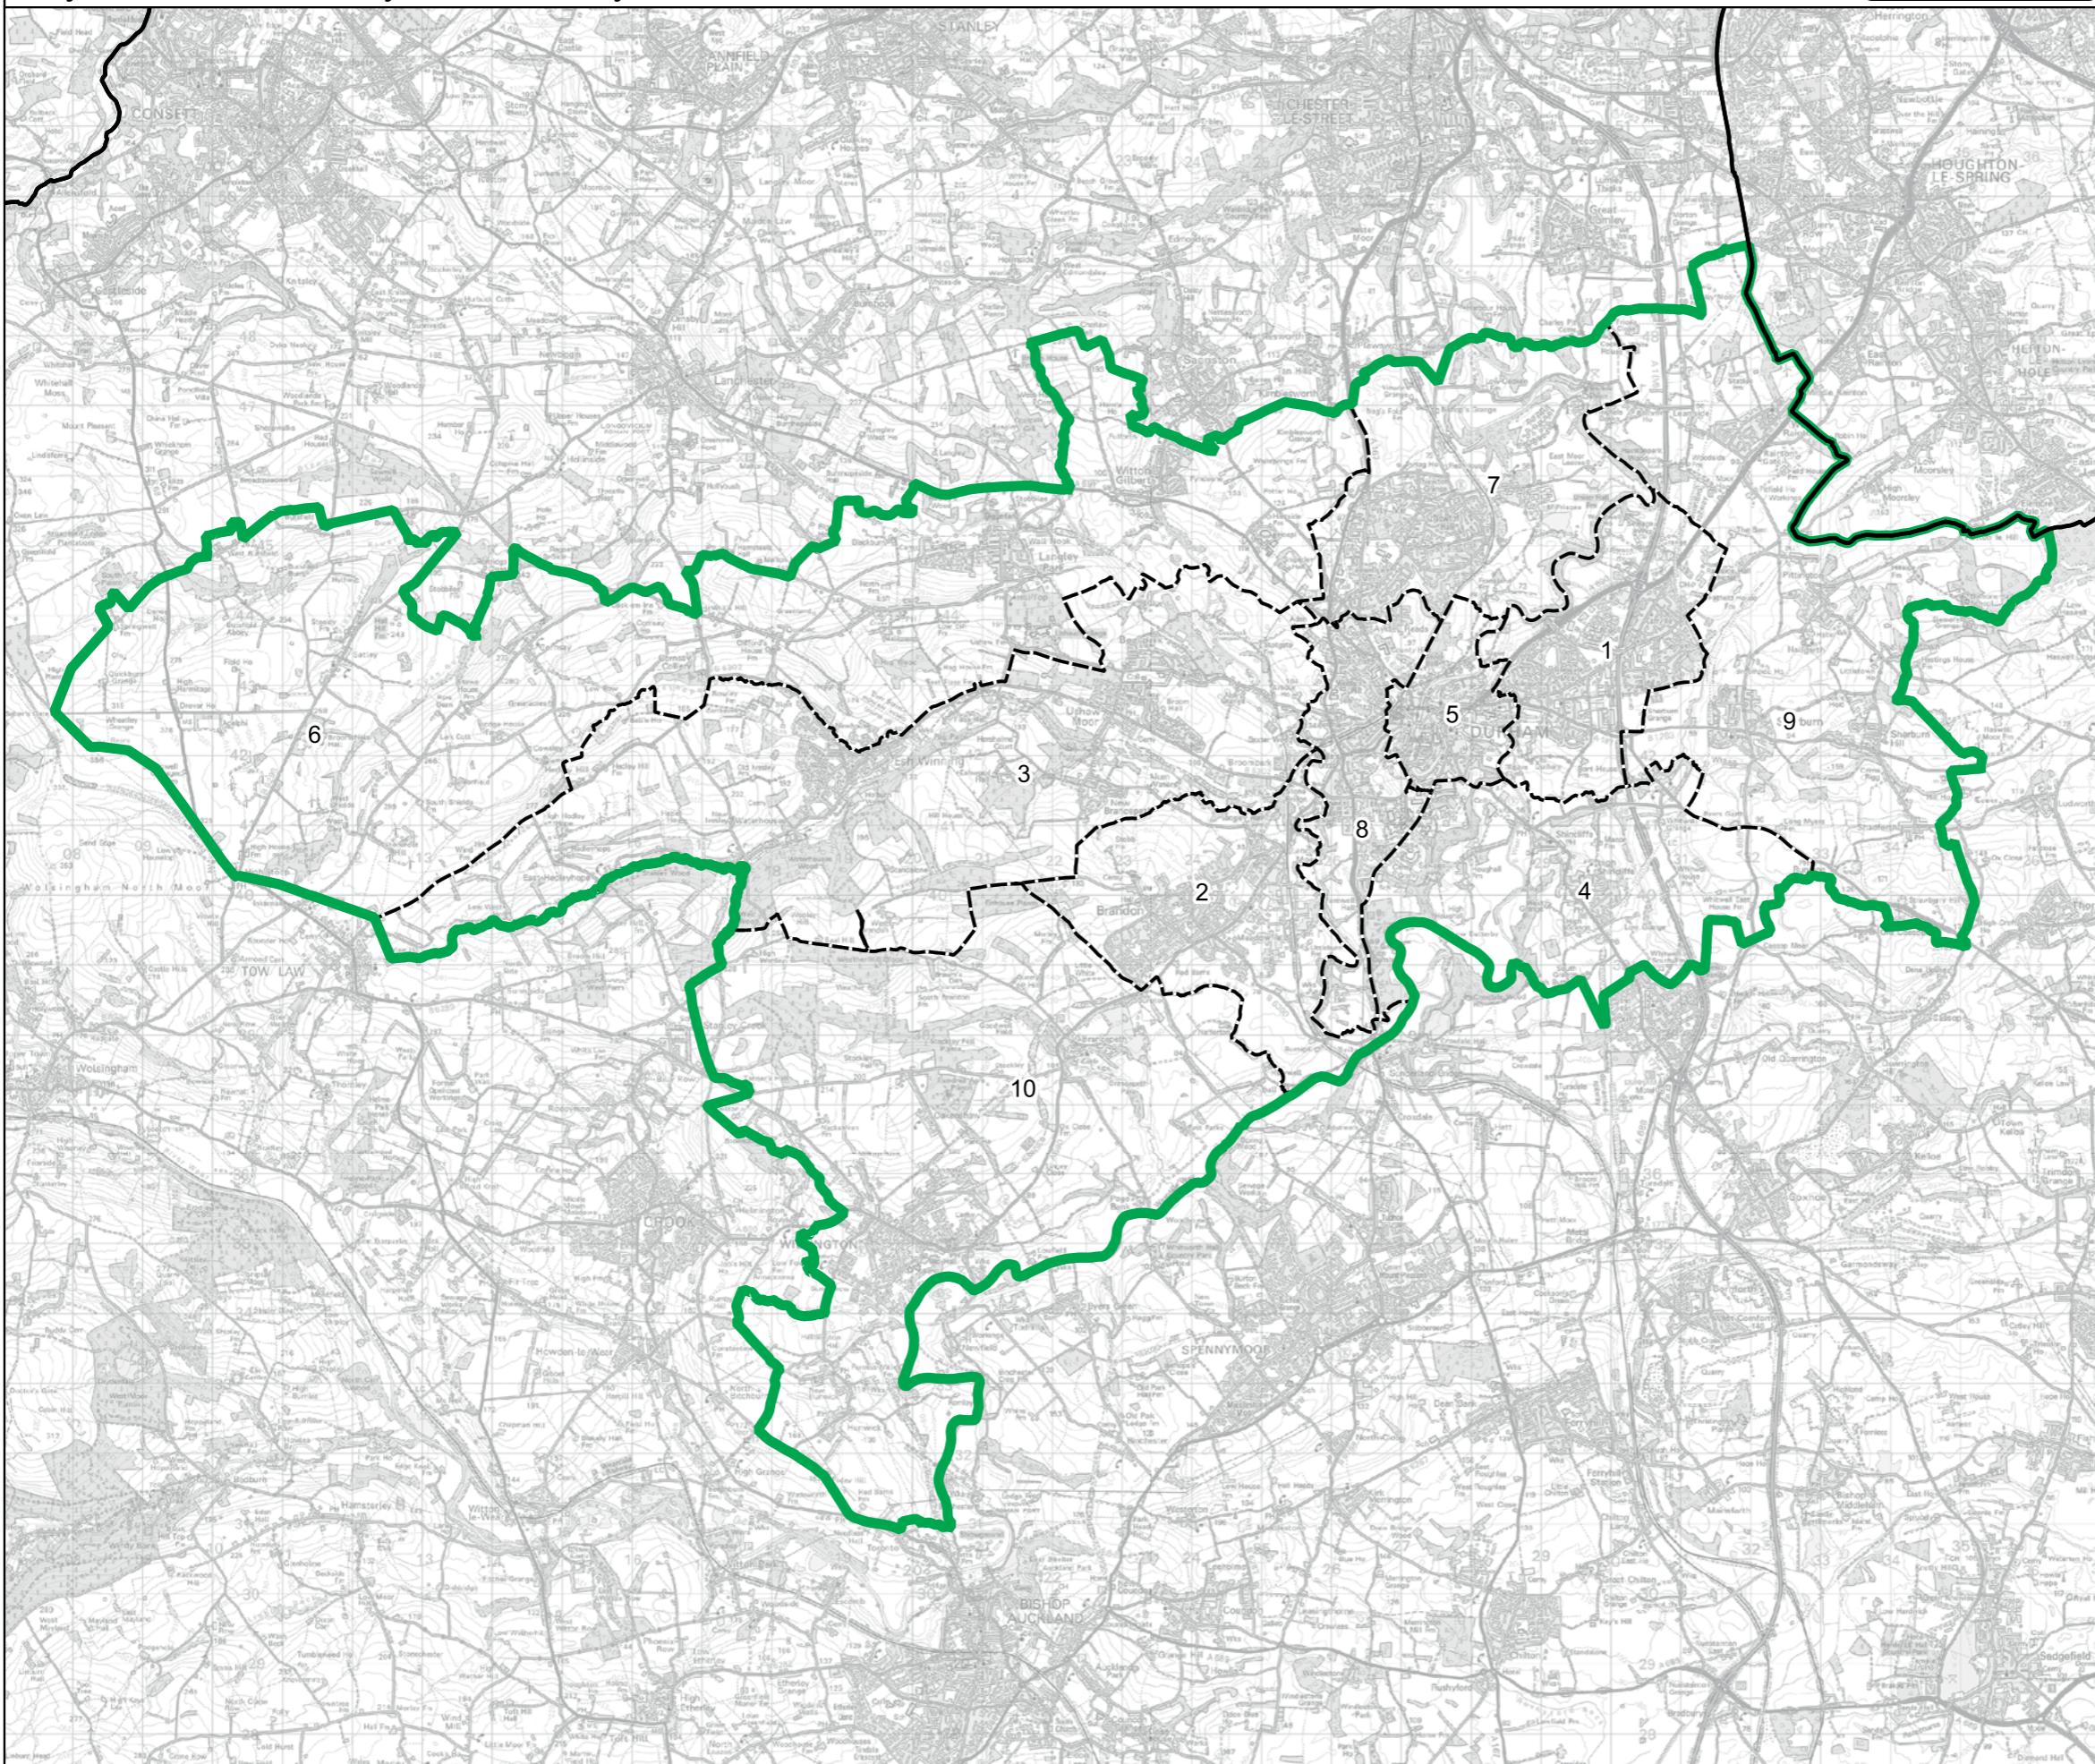

Wards:

- 1 Belmont
- 2 Brandon
- 3 Deerness
- 4 Durham South
- 5 Elvet and Gilesgate
- 6 Esh and Witton Gilbert
- 7 Framwellgate and Newton Hall
- 8 Neville's Cross
- 9 Sherburn
- 10 Willington and Hunwick

- Constituency
- Local Authorities
- Wards

© Crown copyright and database rights 2023 OS 100018289. You are permitted to use this data solely to enable you to respond to, or interact with, the organisation that provided you with the data. You are not permitted to copy, sub-licence, distribute or sell any of this data to third parties in any form. Third party rights to enforce the terms of this licence shall be reserved to OS.