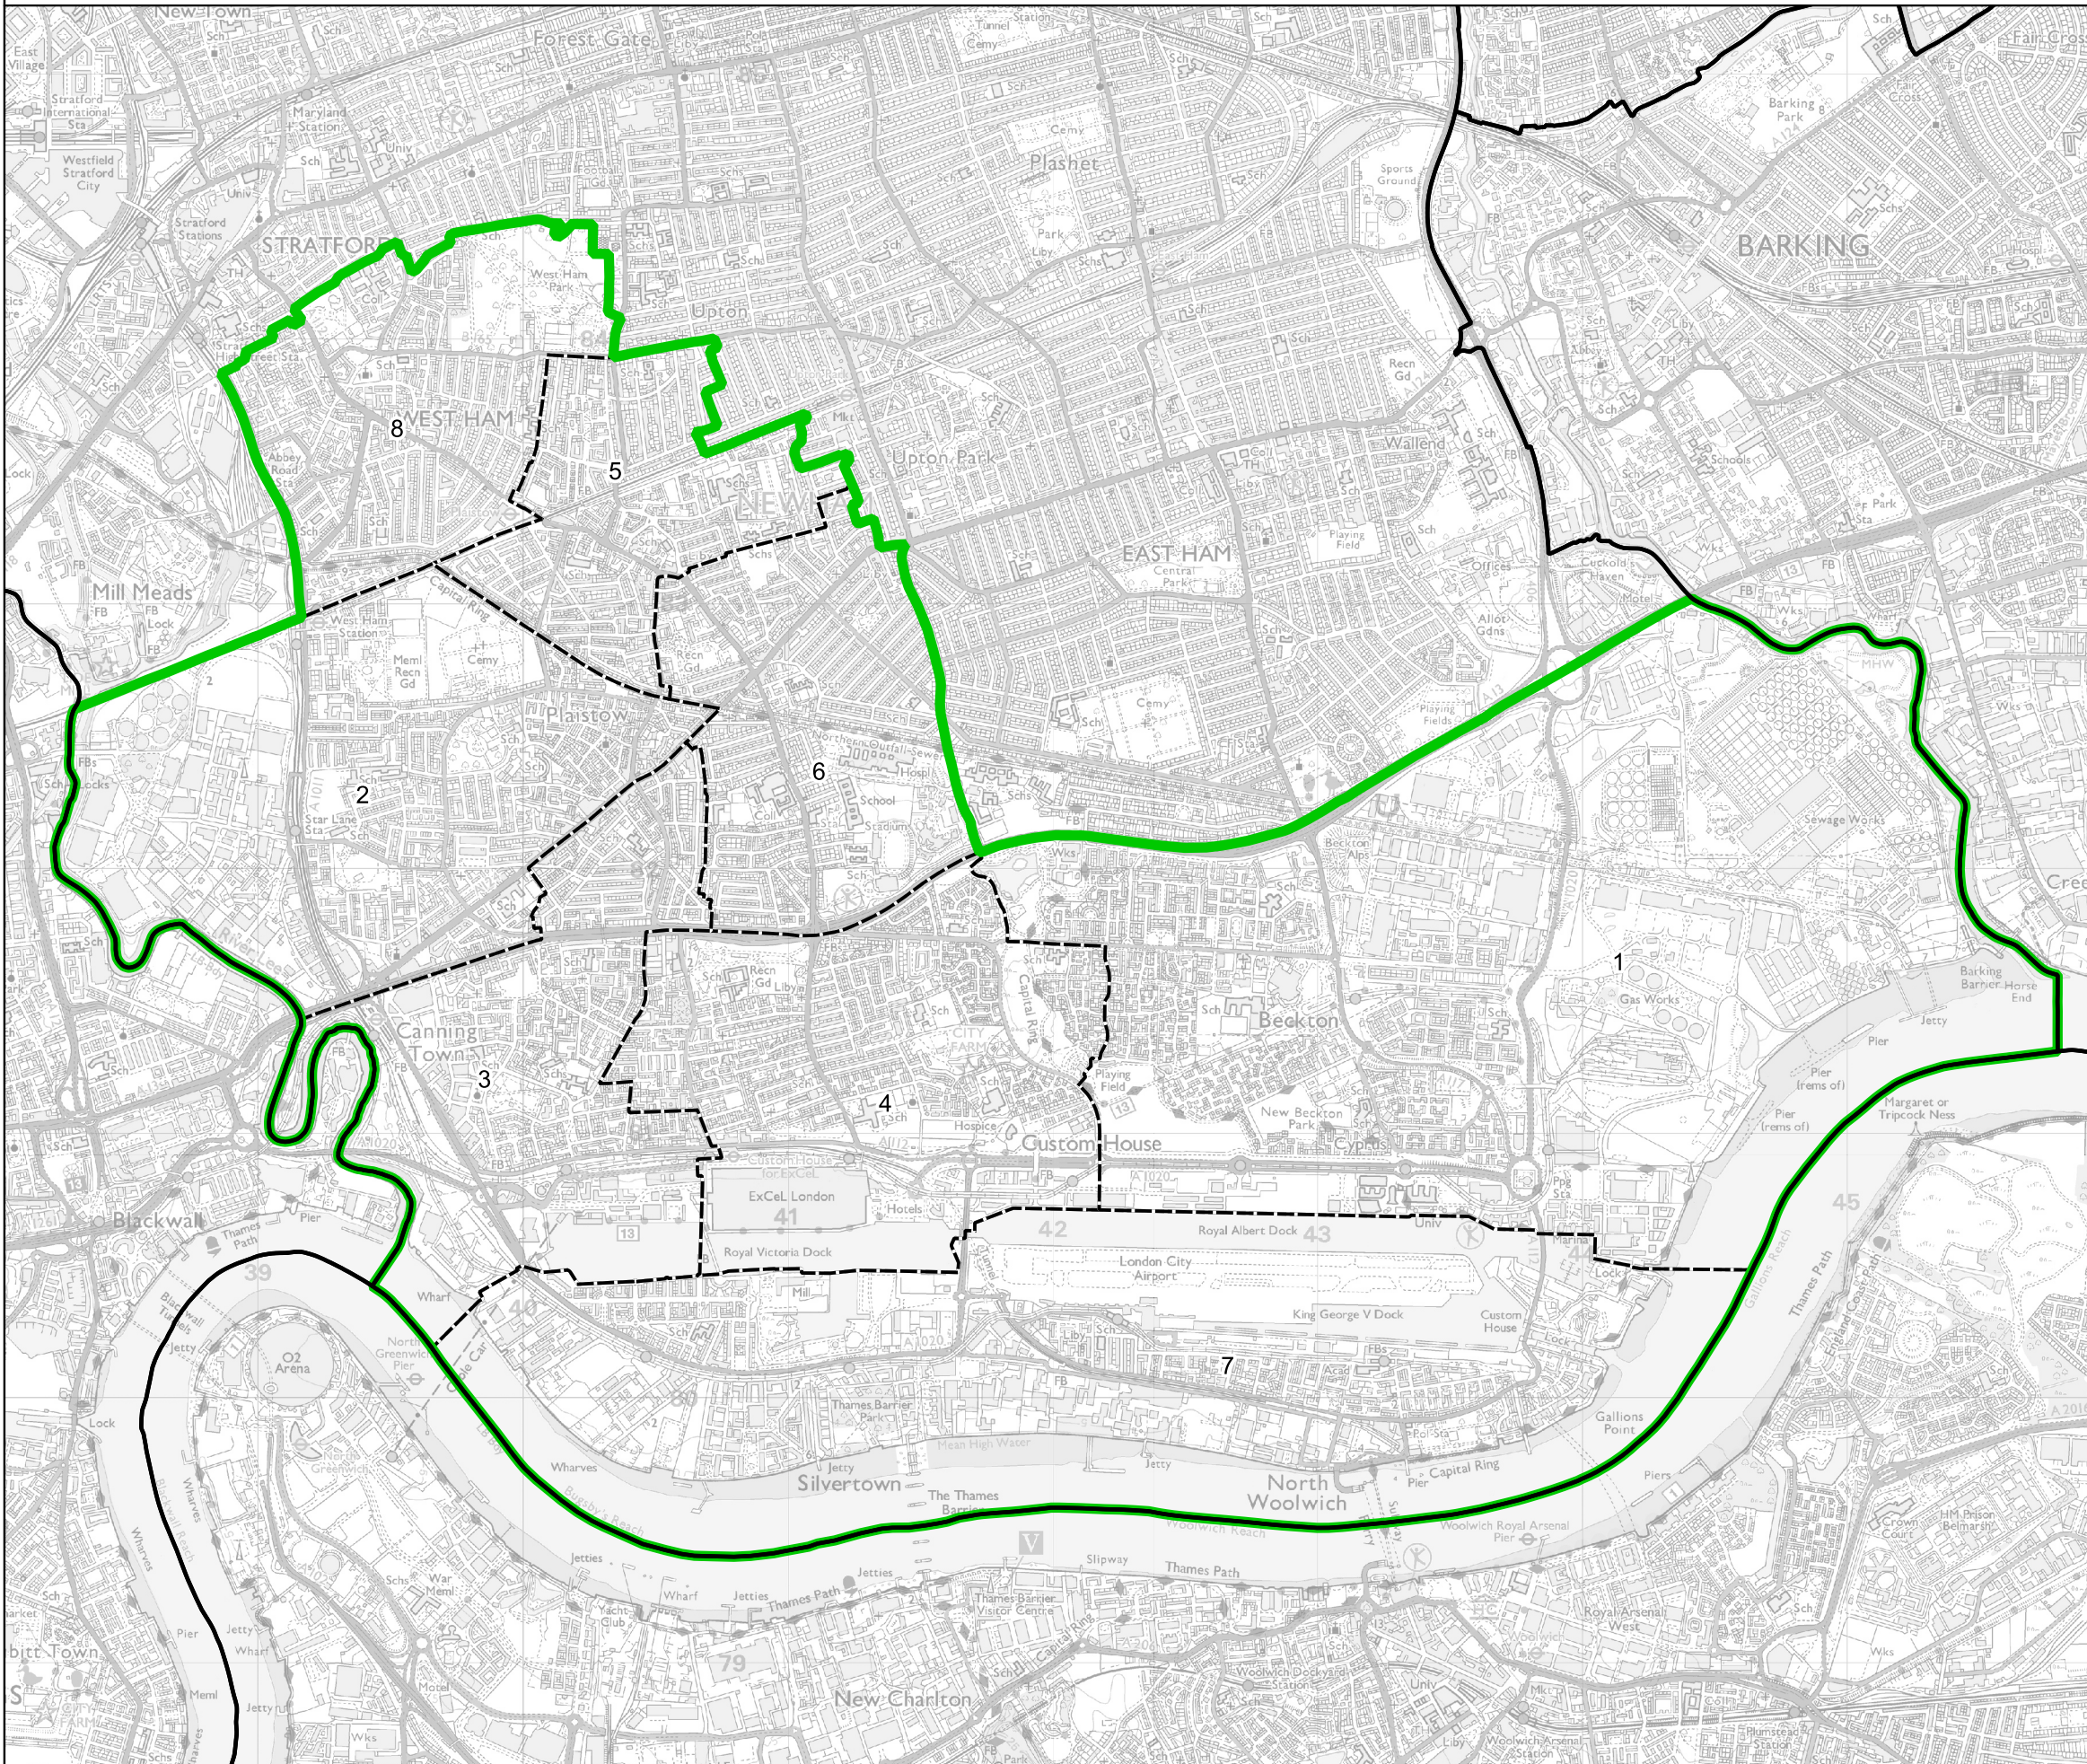

Boundary Commission for England - Final Recommendations for the London Region

West Ham and Beckton Borough Constituency - Electorate 70,590

Wards:

- 1 Beckton
- 2 Canning Town North
- 3 Canning Town South
- 4 Custom House
- 5 Plaistow North
- 6 Plaistow South
- 7 Royal Docks
- 8 West Ham

- Constituency
- Local Authorities
- Wards

0 0.3 0.6 km

© Crown copyright and database rights 2023 OS 100018289. You are permitted to use this data solely to enable you to respond to, or interact with, the organisation that provided you with the data. You are not permitted to copy, sub-licence, distribute or sell any of this data to third parties in any form. Third party rights to enforce the terms of this licence shall be reserved to OS.