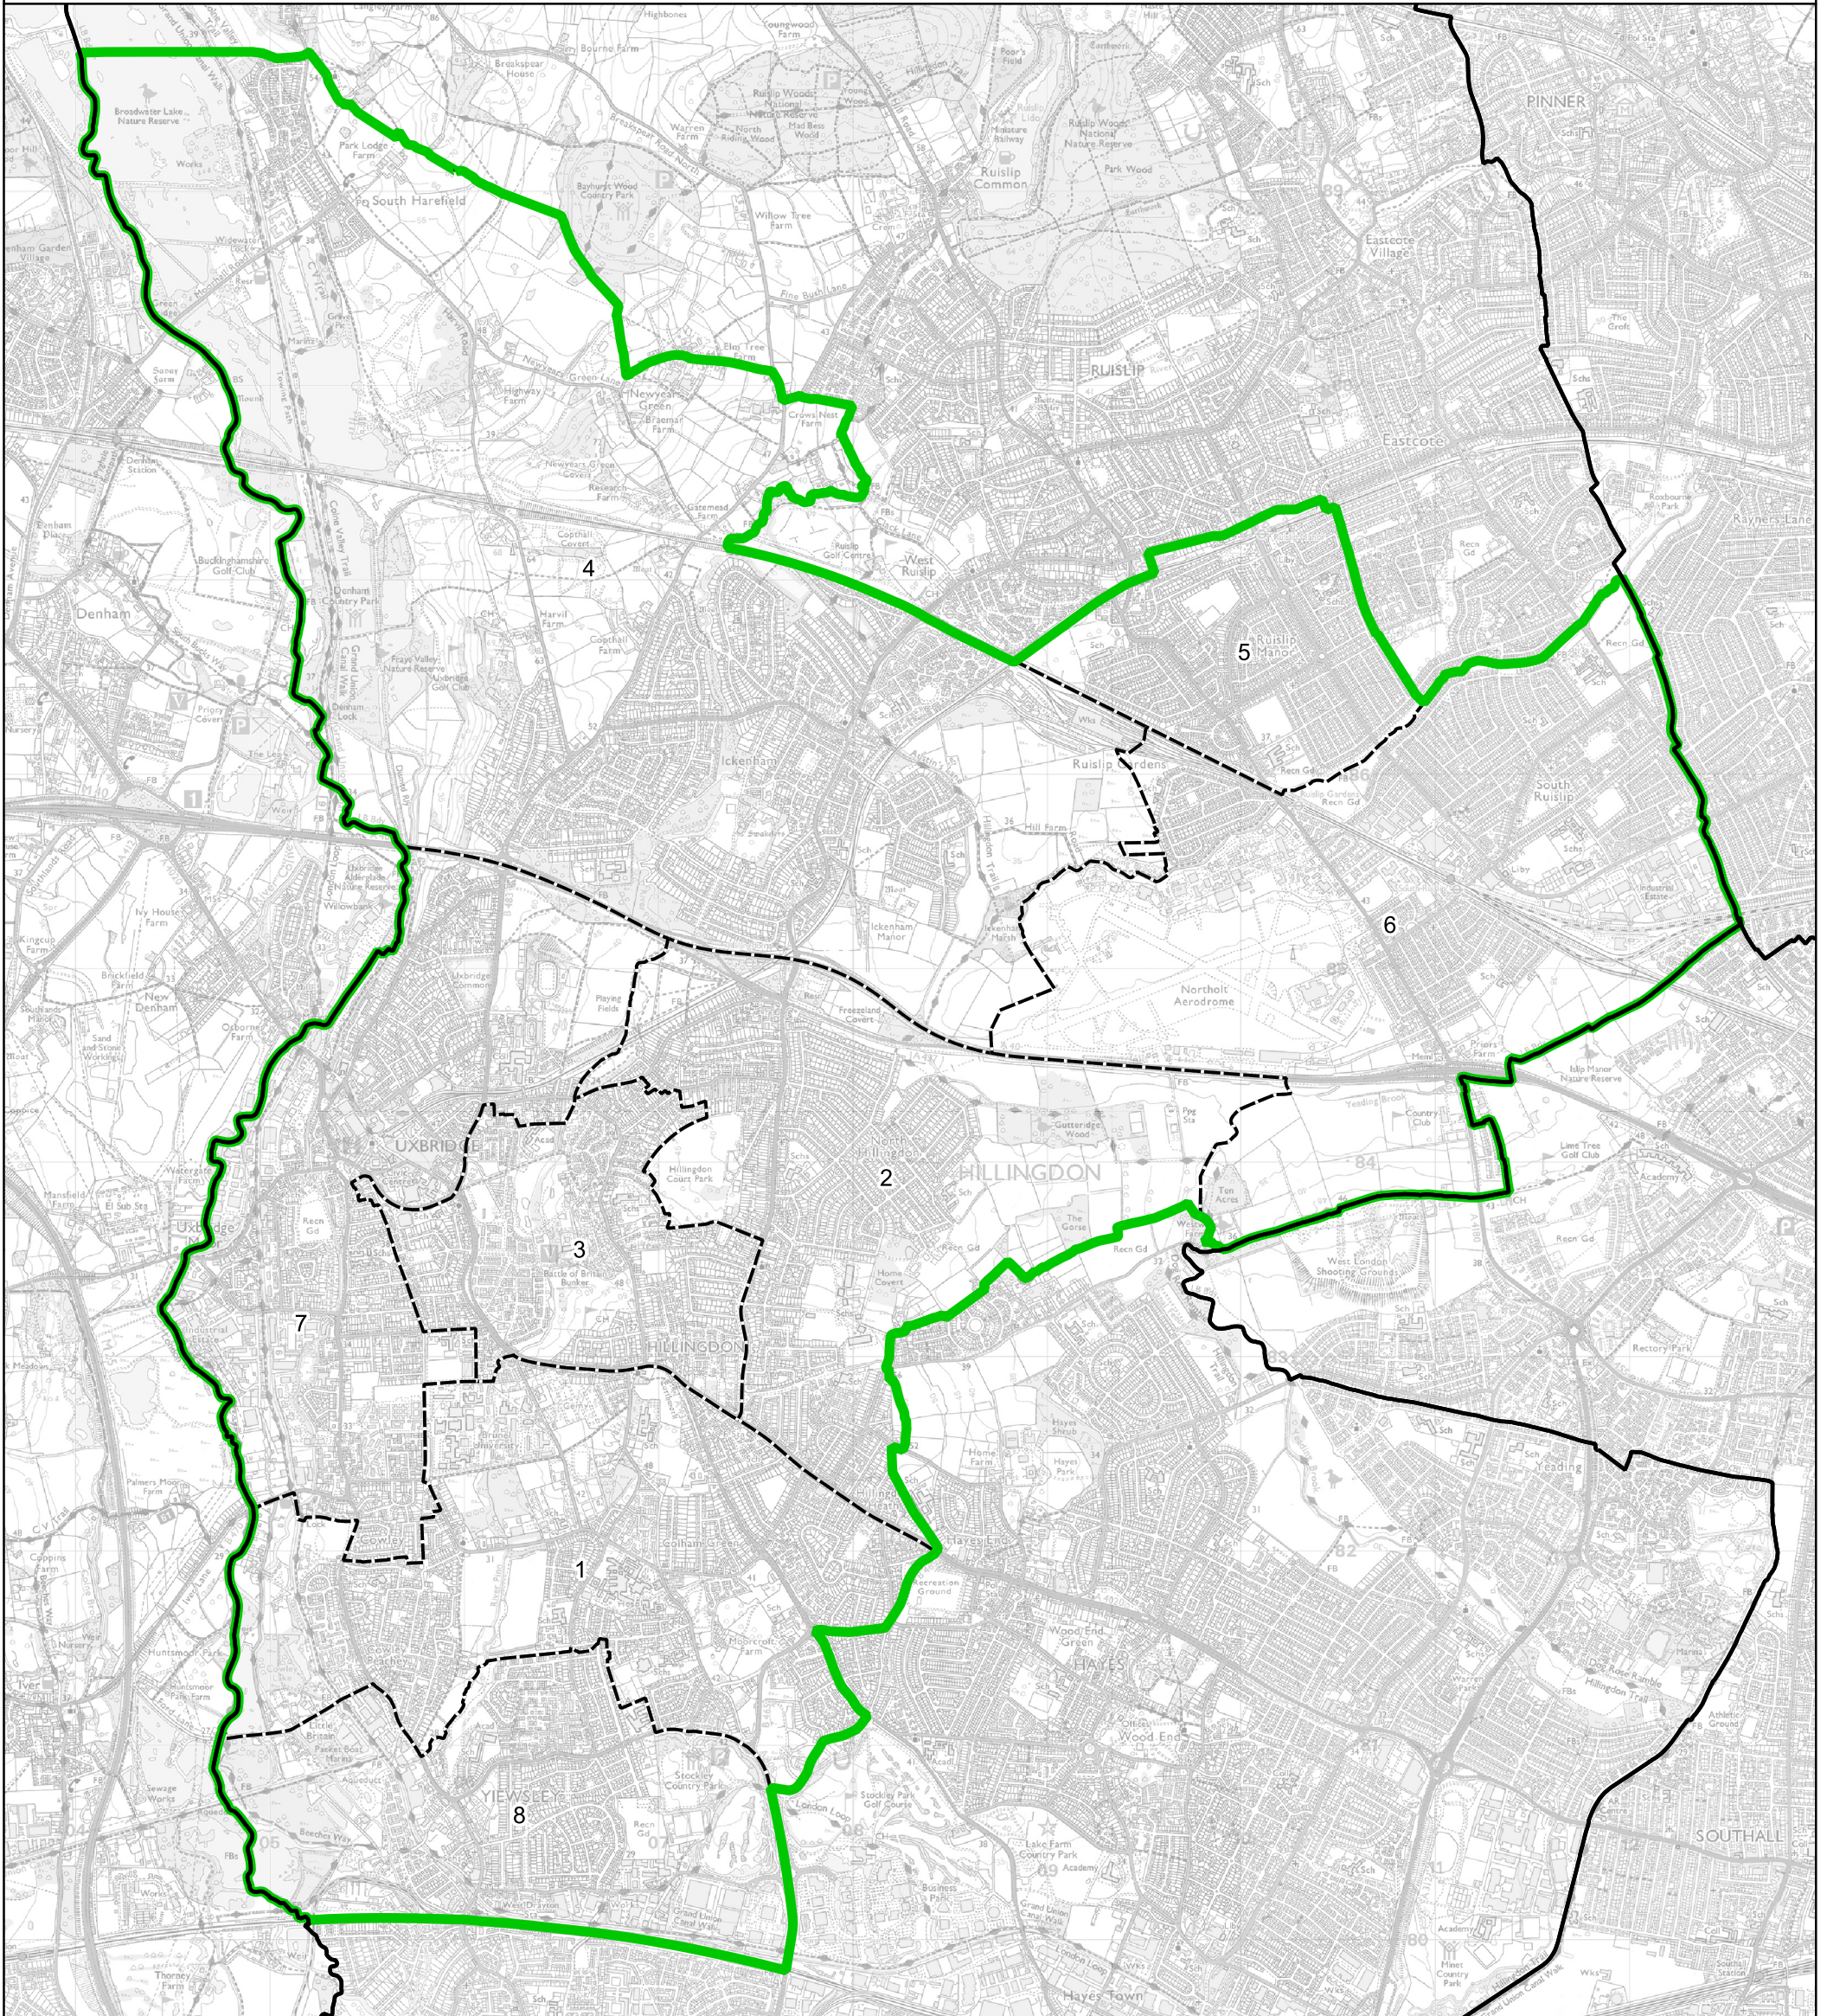

Boundary Commission for England - Final Recommendations for the London Region  
 Uxbridge and South Ruislip Borough Constituency - Electorate 75,042

- Wards:
- 1 Colham & Cowley
  - 2 Hillingdon East
  - 3 Hillingdon West
  - 4 Ickenham & South Harefield
  - 5 Ruislip Manor
  - 6 South Ruislip
  - 7 Uxbridge
  - 8 Yiewsley

- Constituency
- Local Authorities
- Wards

© Crown copyright and database rights 2023 OS 100018289. You are permitted to use this data solely to enable you to respond to, or interact with, the organisation that provided you with the data. You are not permitted to copy, sub-licence, distribute or sell any of this data to third parties in any form. Third party rights to enforce the terms of this licence shall be reserved to OS.

# Uxbridge and South Ruislip Borough Constituency