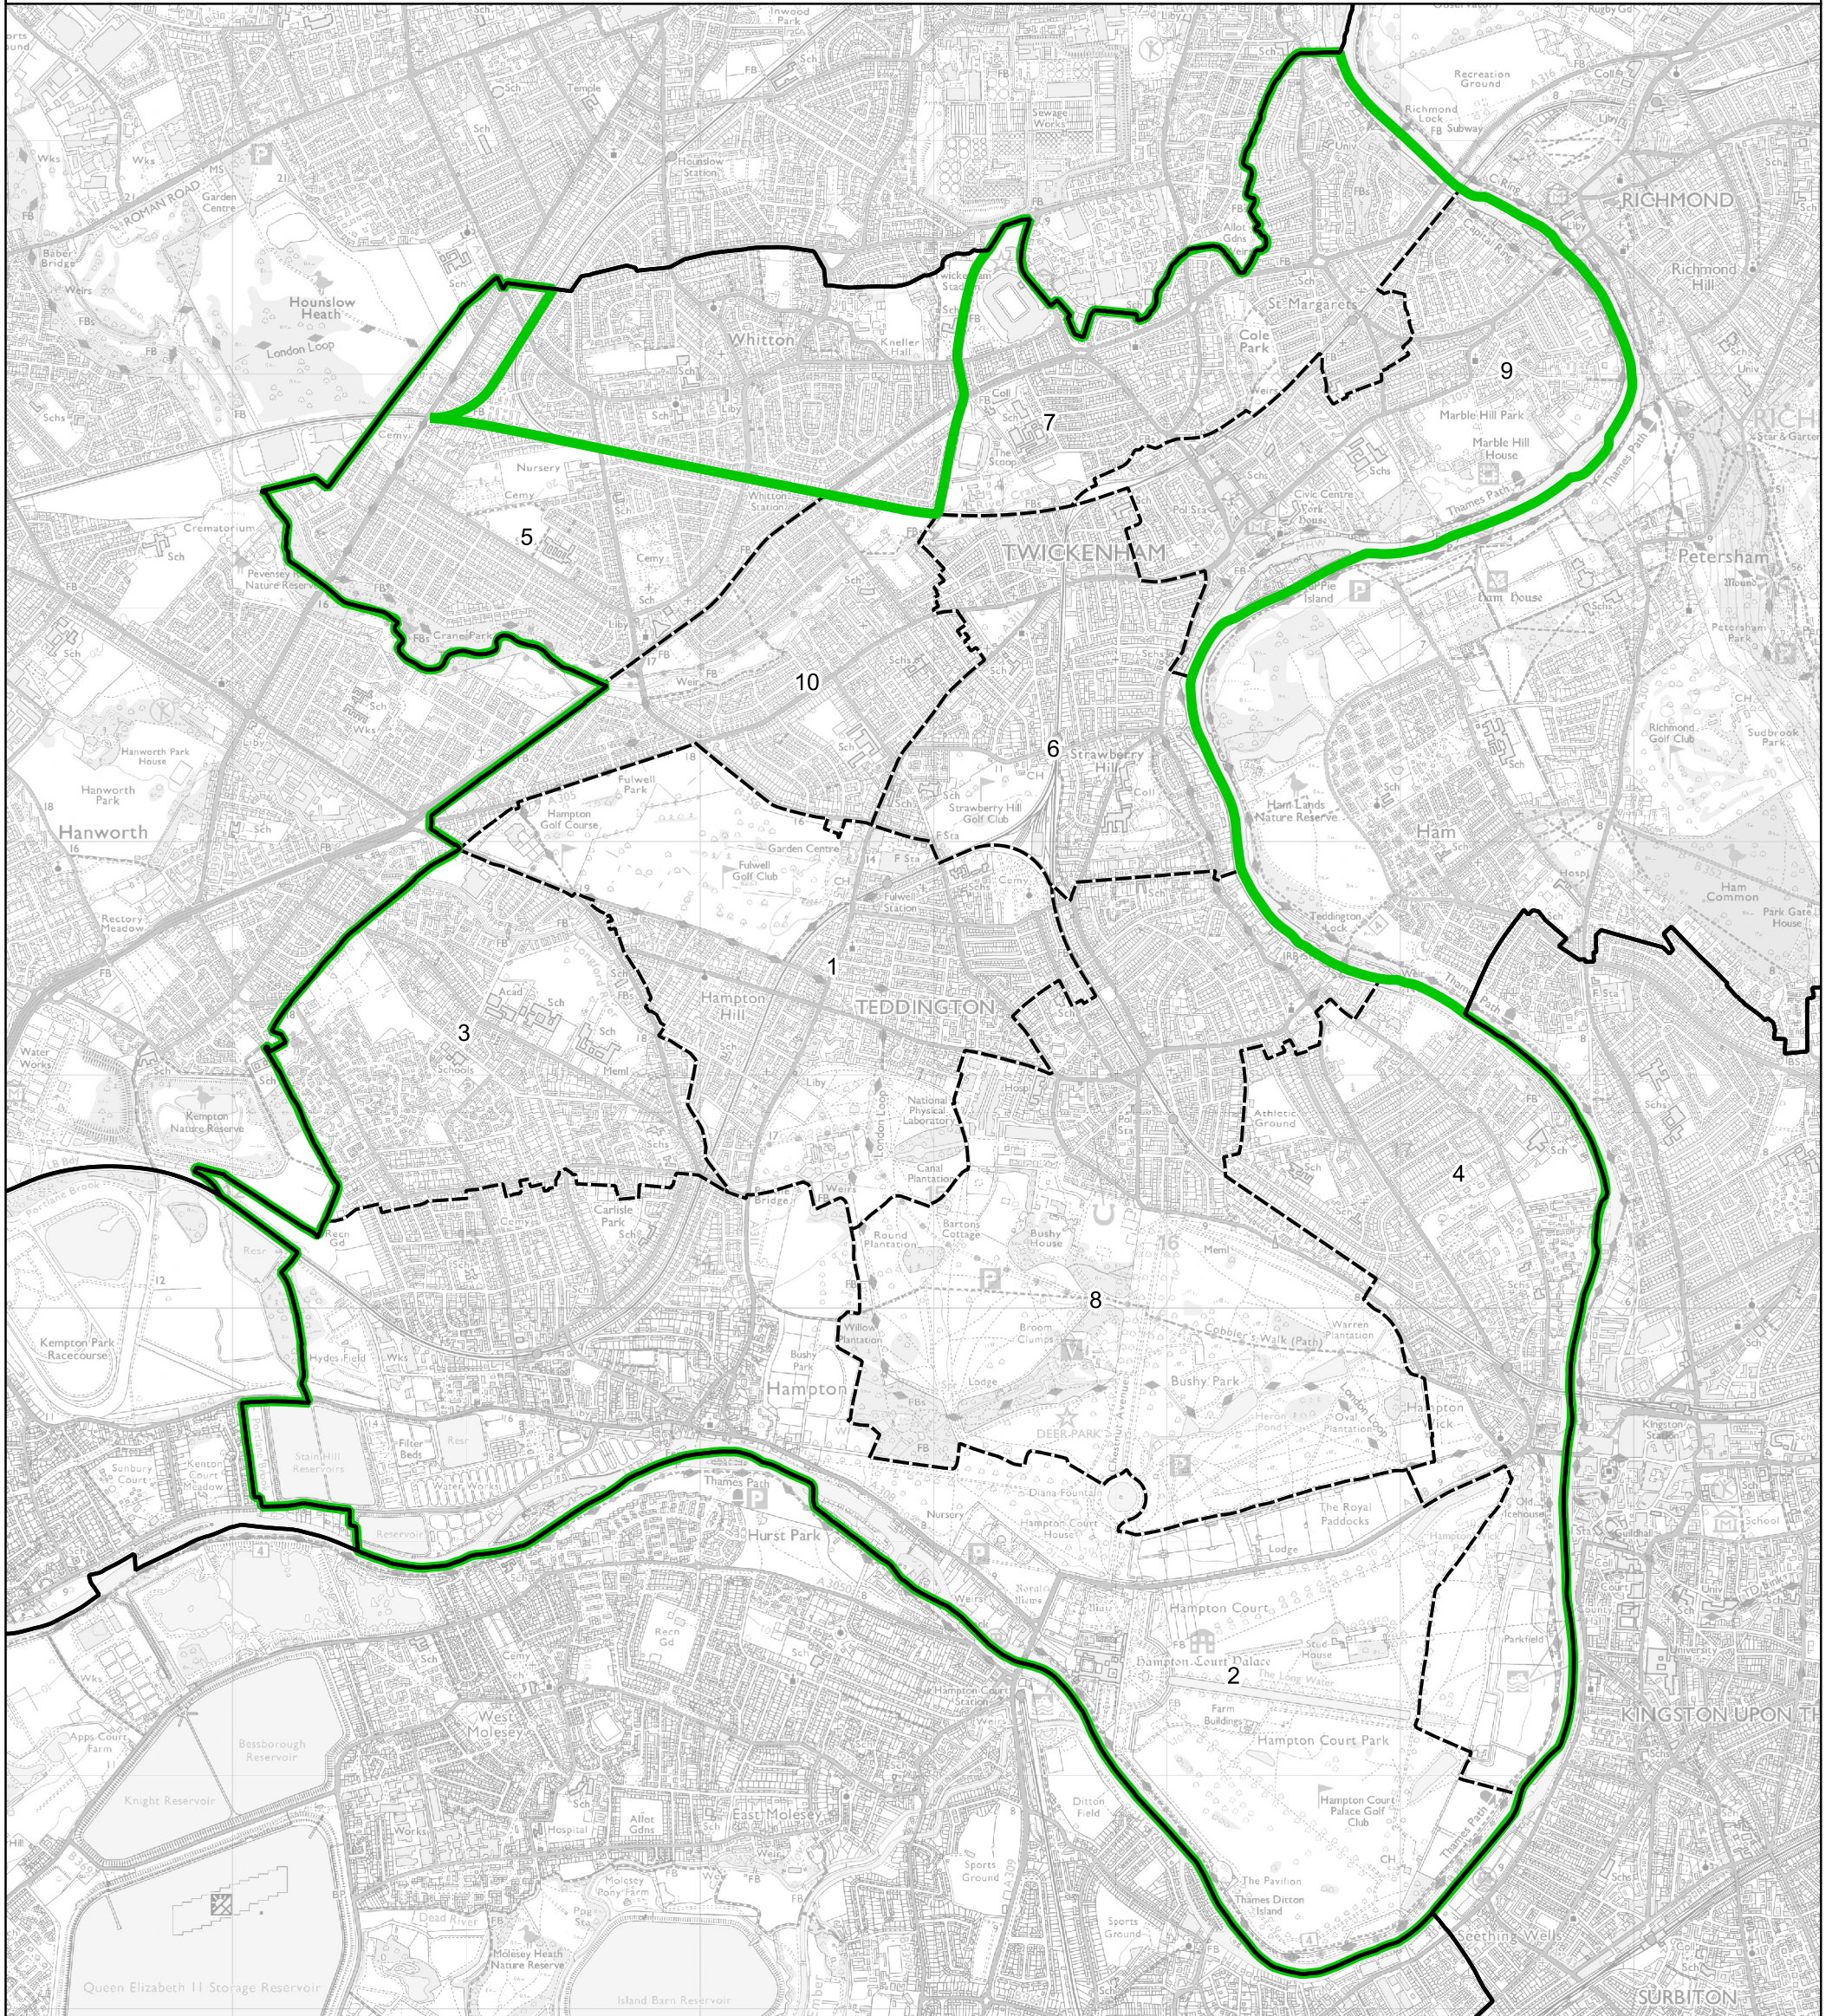

Boundary Commission for England - Final Recommendations for the London Region

Twickenham Borough Constituency - Electorate 75,889

Wards:

- | | |
|-----------------------------------|-----------------------------------|
| 1 Fulwell & Hampton Hill | 7 St Margarets & North Twickenham |
| 2 Hampton | 8 Teddington |
| 3 Hampton North | 9 Twickenham Riverside |
| 4 Hampton Wick & South Teddington | 10 West Twickenham |
| 5 Heathfield | |
| 6 South Twickenham | |

- █ Constituency
- Local Authorities
- Wards

© Crown copyright and database rights 2023 OS 100018289. You are permitted to use this data solely to enable you to respond to, or interact with, the organisation that provided you with the data. You are not permitted to copy, sub-licence, distribute or sell any of this data to third parties in any form. Third party rights to enforce the terms of this licence shall be reserved to OS.