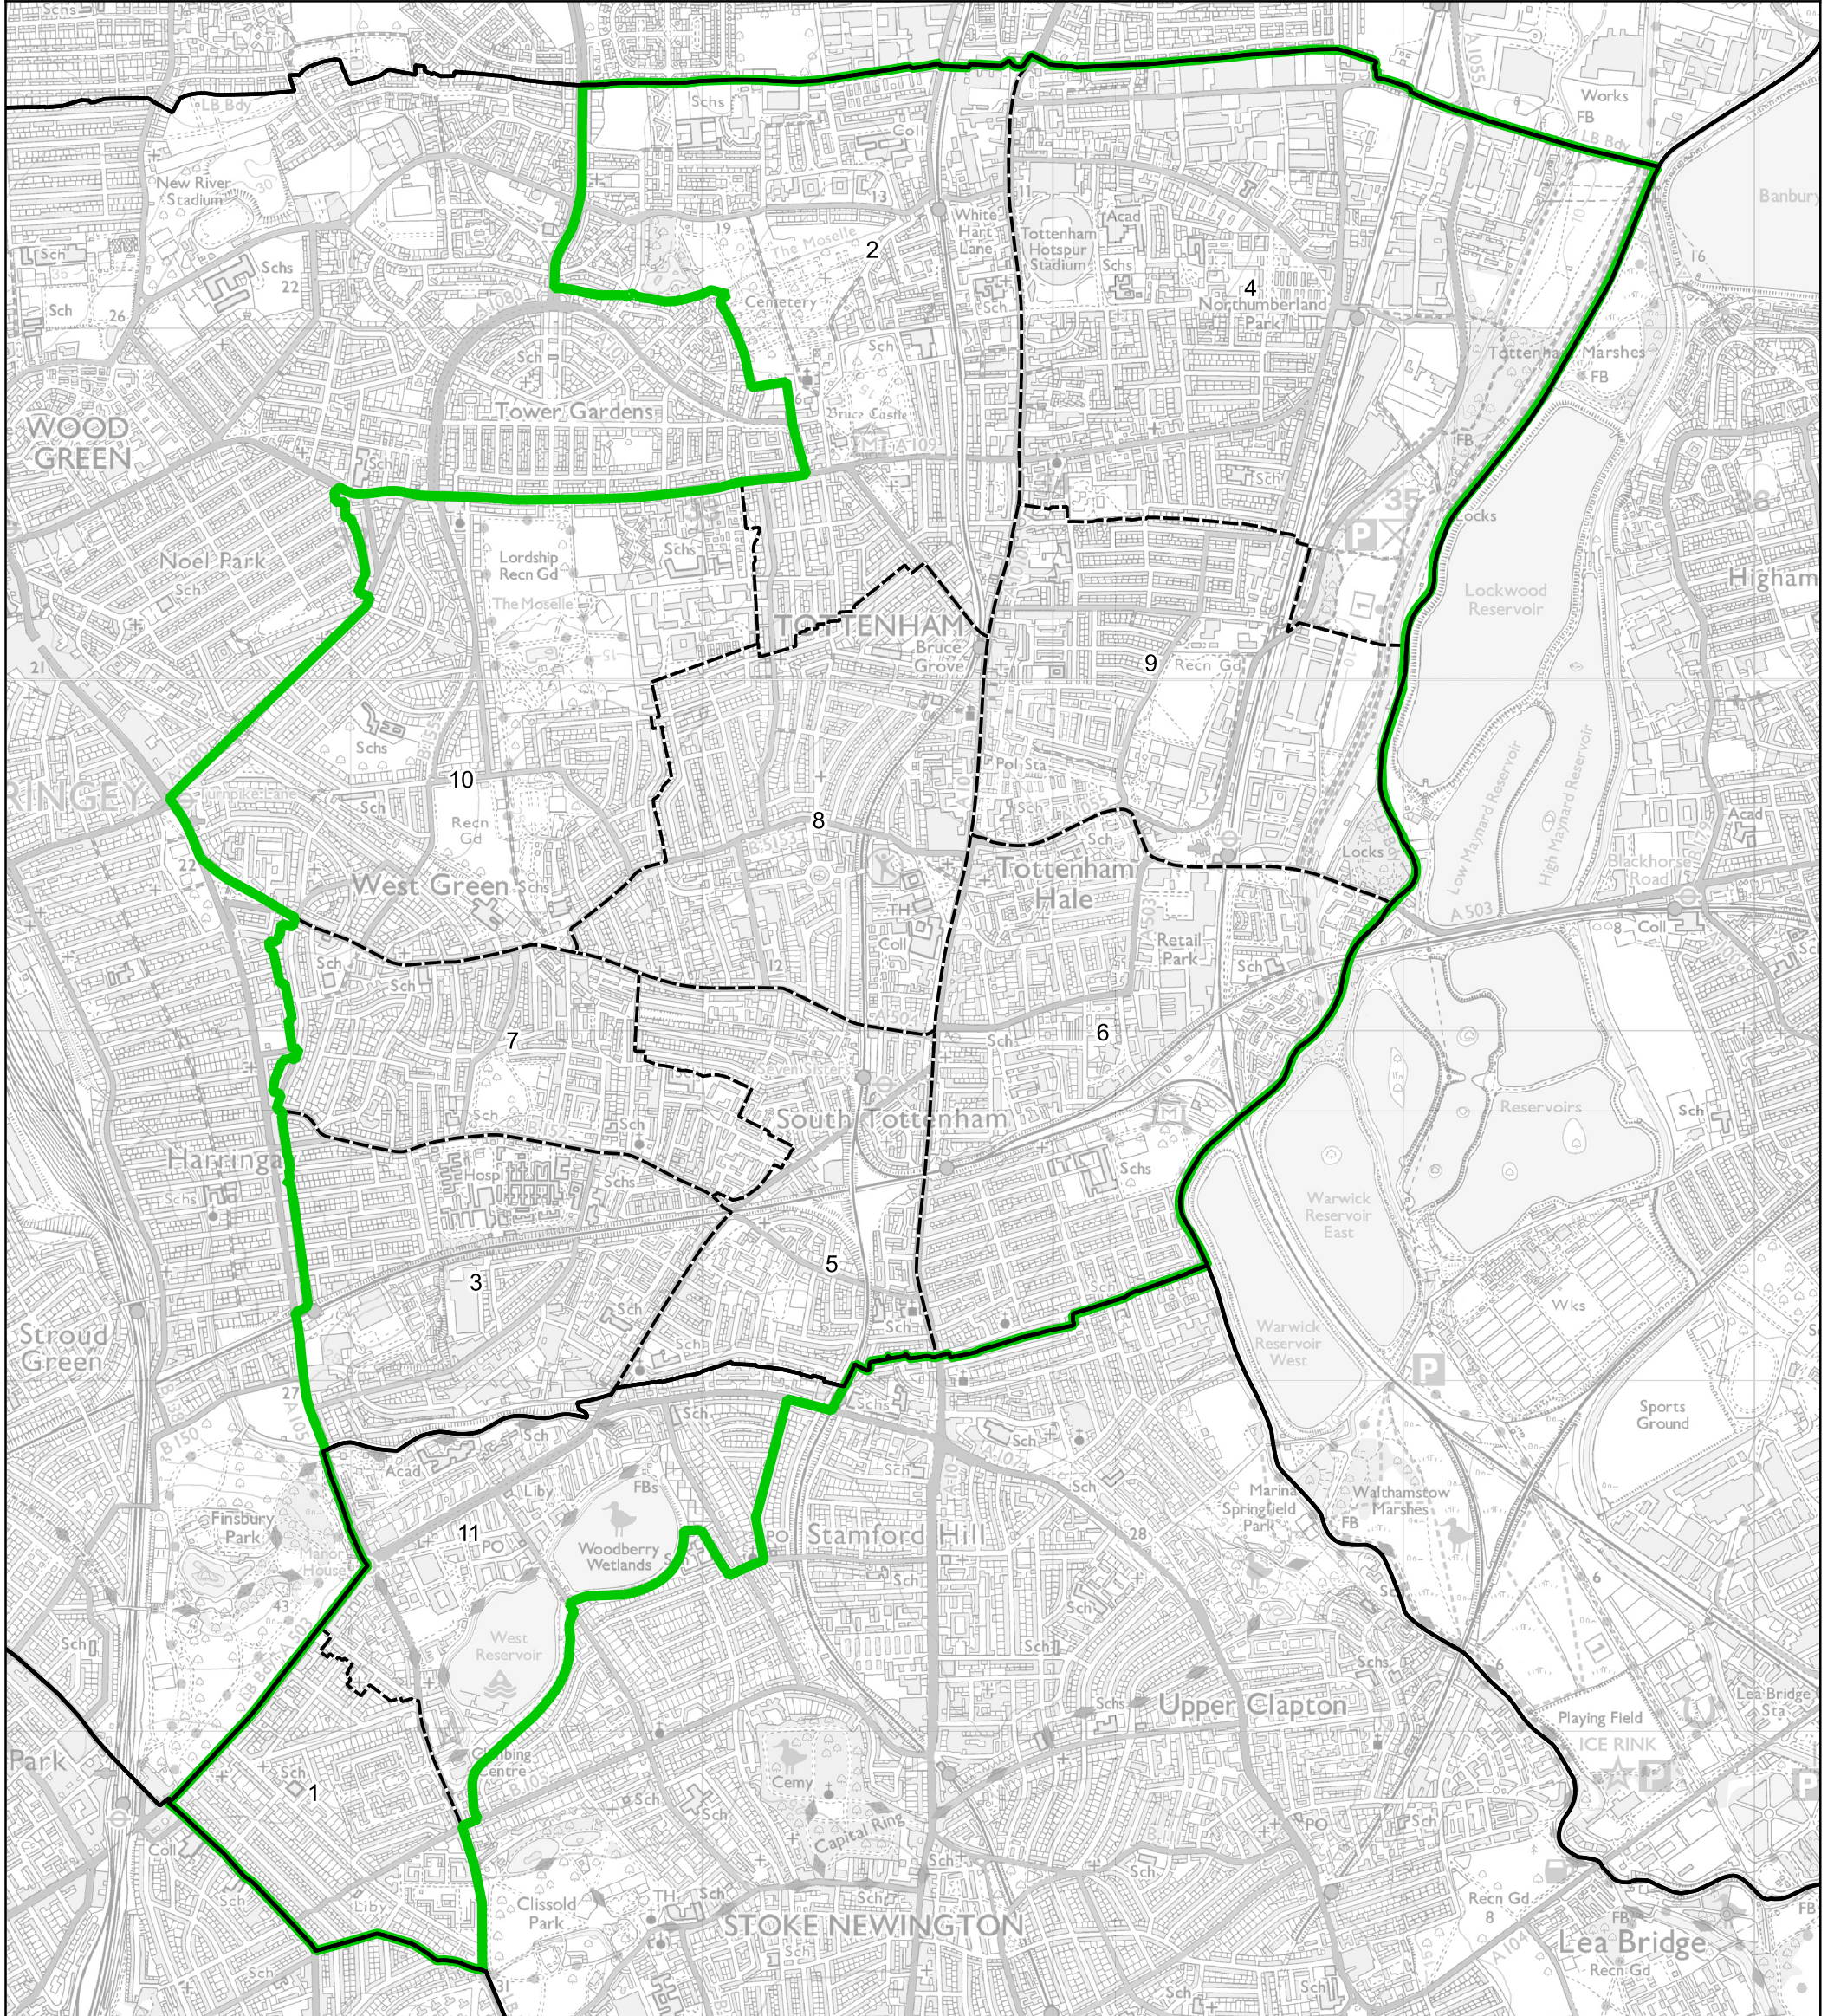

Boundary Commission for England - Final Recommendations for the London Region

Tottenham Borough Constituency - Electorate 75,968

Wards:

- | | |
|-----------------------|-------------------|
| 1 Brownswood | 9 Tottenham Hale |
| 2 Bruce Castle | 10 West Green |
| 3 Hermitage & Gardens | 11 Woodberry Down |
| 4 Northumberland Park | |
| 5 Seven Sisters | |
| 6 South Tottenham | |
| 7 St Ann's | |
| 8 Tottenham Central | |

- █ Constituency
- Local Authorities
- Wards

© Crown copyright and database rights 2023 OS 100018289. You are permitted to use this data solely to enable you to respond to, or interact with, the organisation that provided you with the data. You are not permitted to copy, sub-licence, distribute or sell any of this data to third parties in any form. Third party rights to enforce the terms of this licence shall be reserved to OS.

Tottenham Borough Constituency