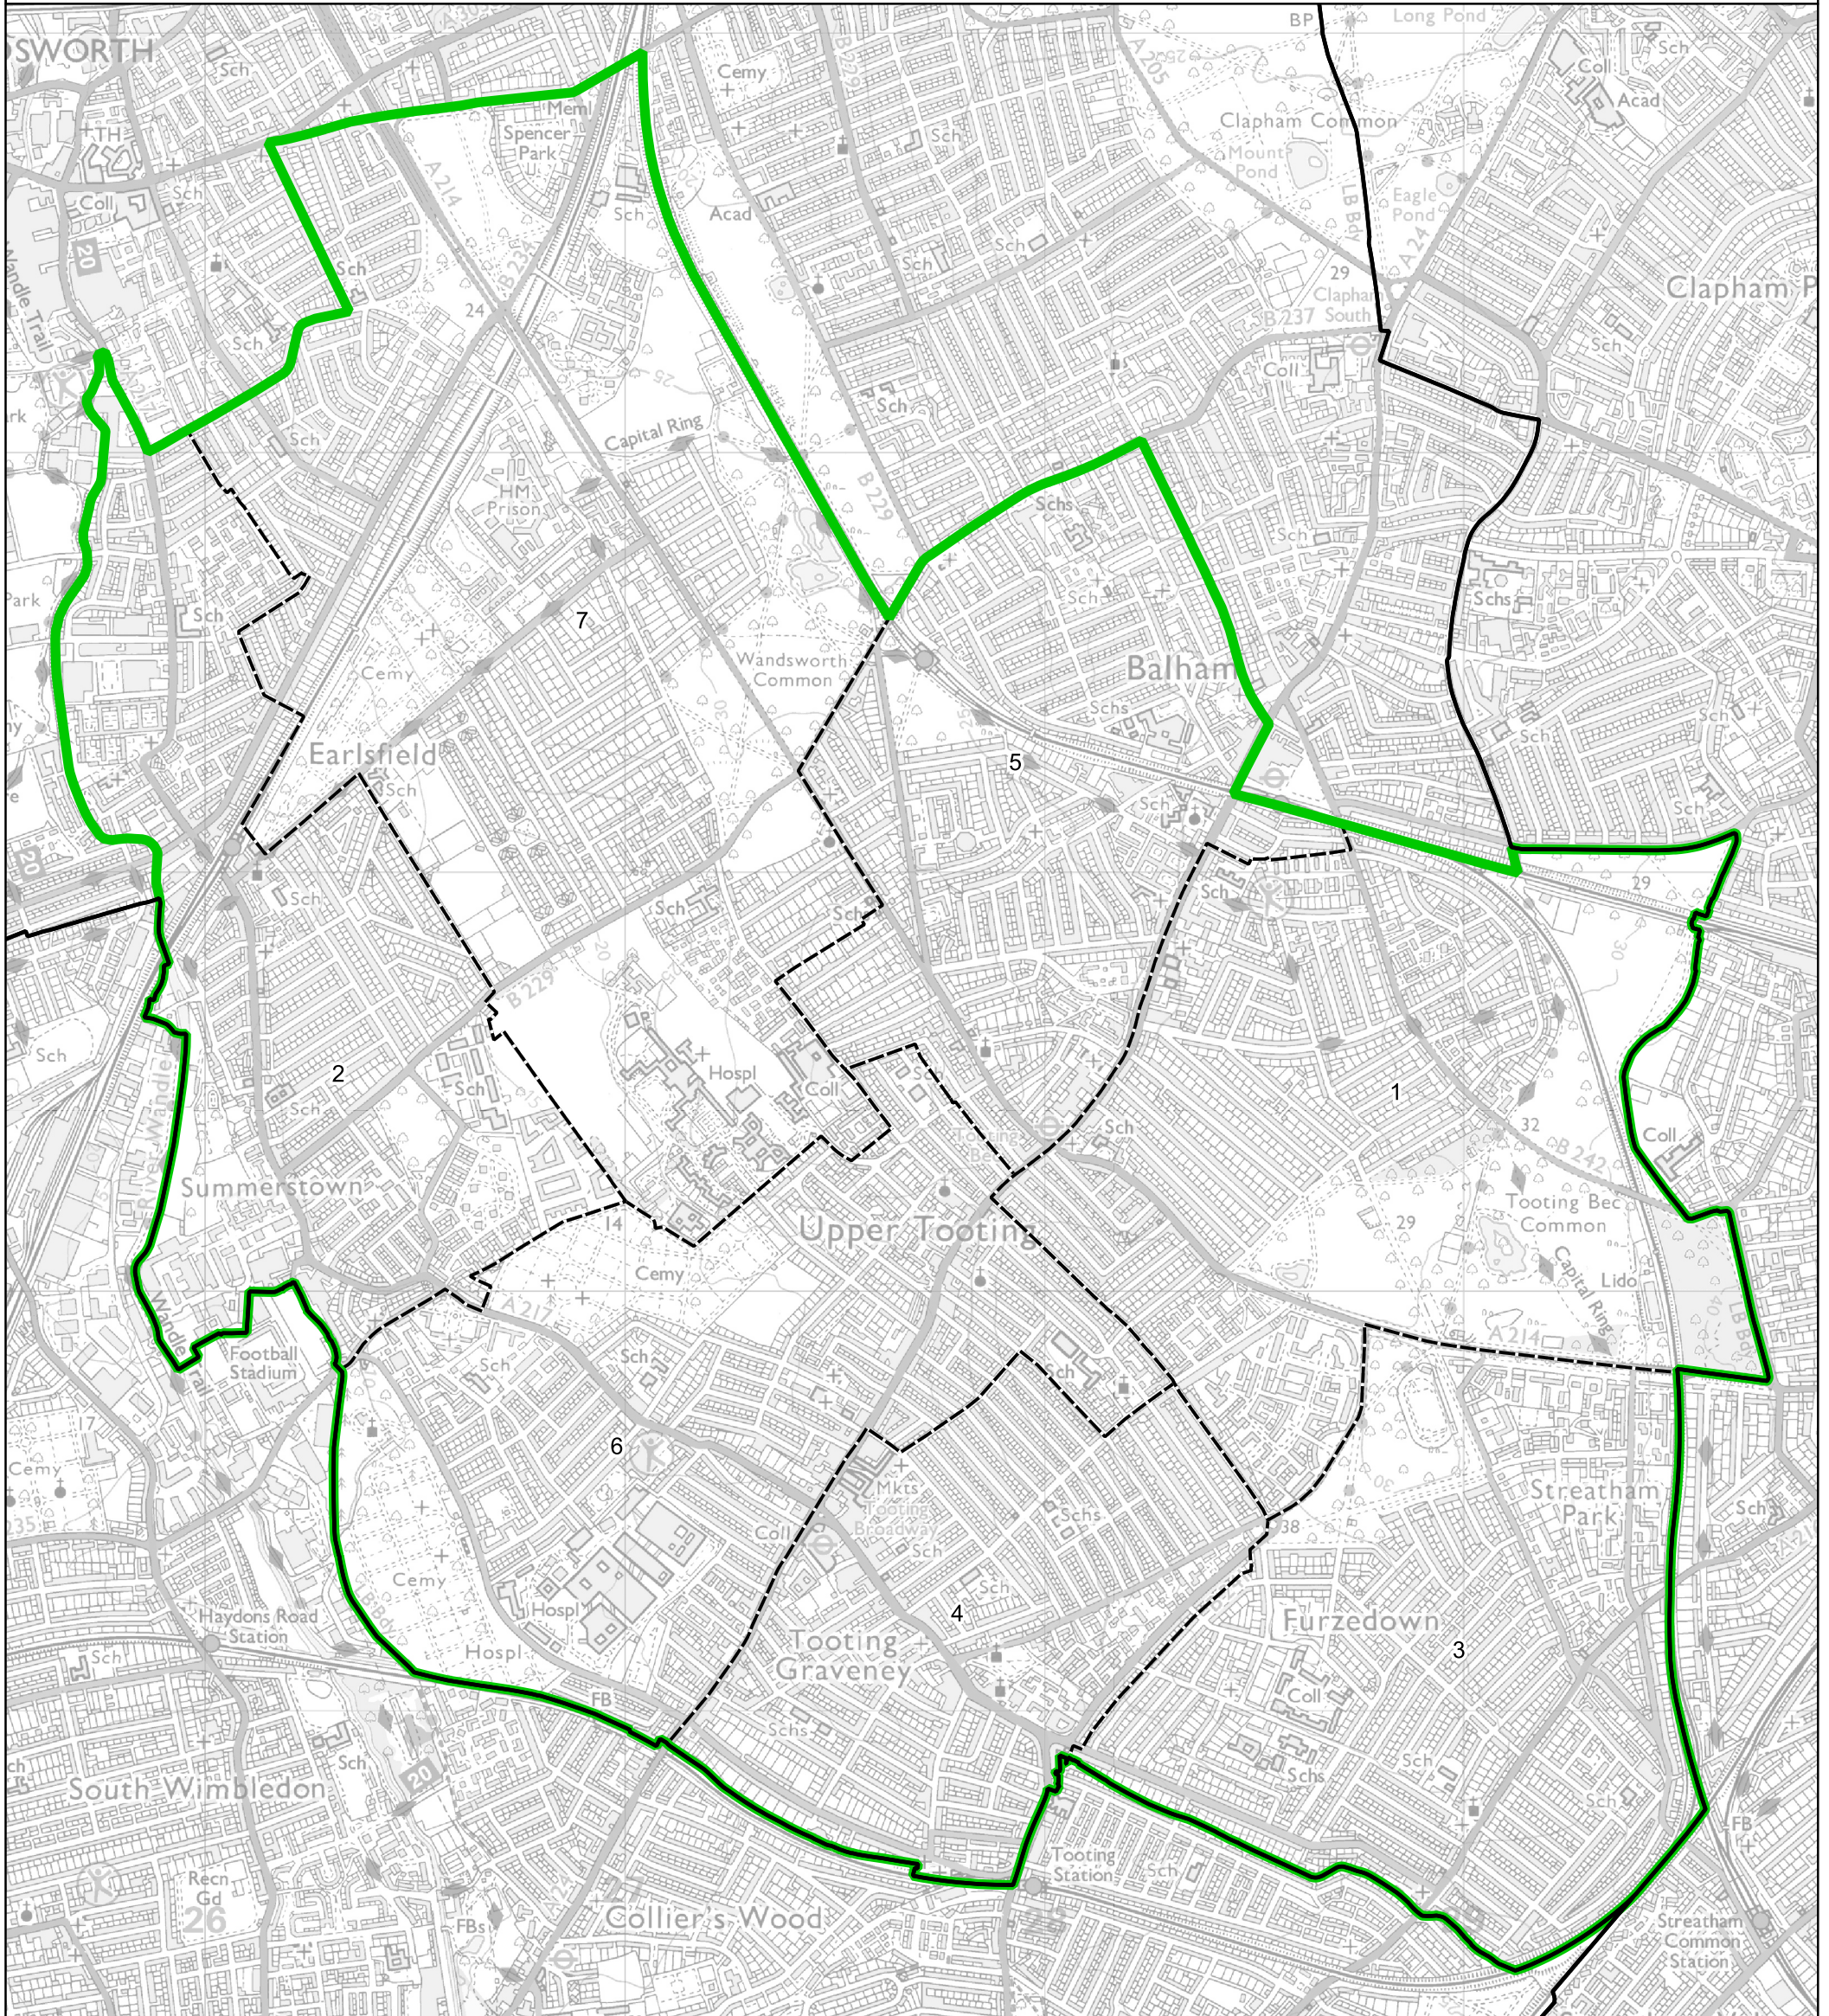

Boundary Commission for England - Final Recommendations for the London Region

Tooting Borough Constituency - Electorate 76,986

Wards:

- 1 Bedford
- 2 Earlsfield
- 3 Furzedown
- 4 Graveney
- 5 Nightingale
- 6 Tooting
- 7 Wandsworth Common

- Constituency
- Local Authorities
- Wards

© Crown copyright and database rights 2023 OS 100018289. You are permitted to use this data solely to enable you to respond to, or interact with, the organisation that provided you with the data. You are not permitted to copy, sub-licence, distribute or sell any of this data to third parties in any form. Third party rights to enforce the terms of this licence shall be reserved to OS.