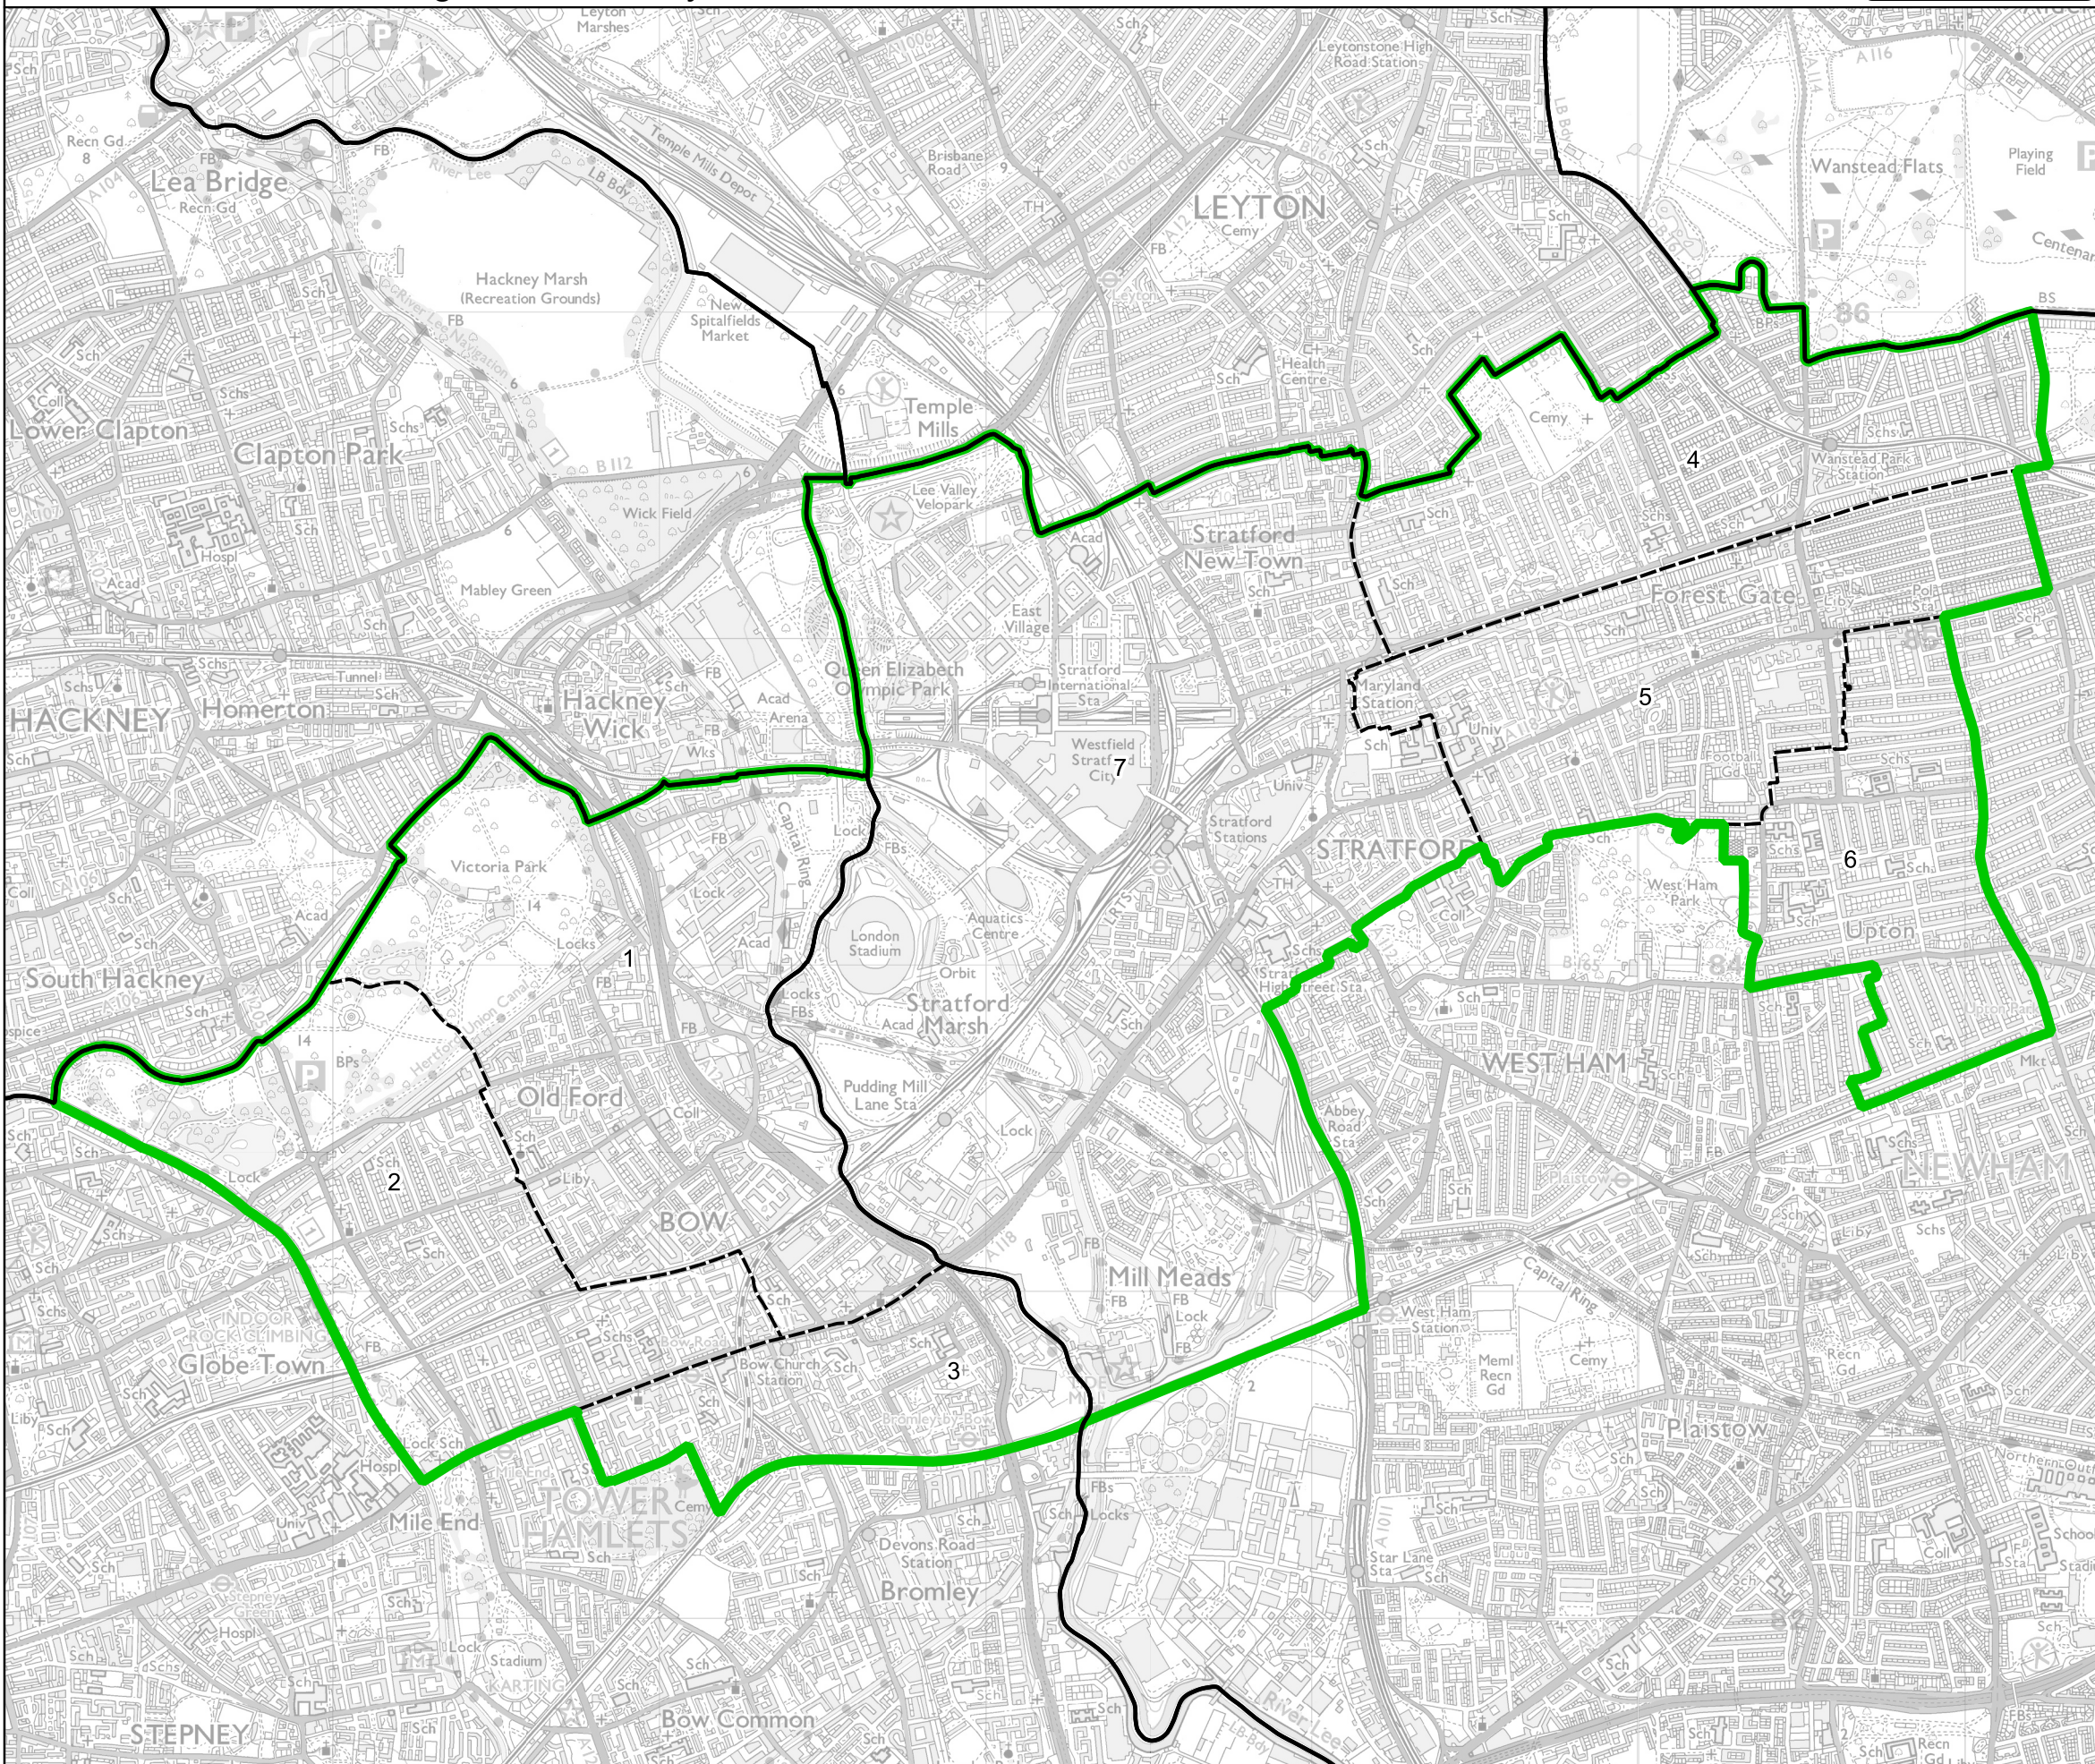

Boundary Commission for England - Final Recommendations for the London Region

Stratford and Bow Borough Constituency - Electorate 73,849

- Wards:
- 1 Bow East
 - 2 Bow West
 - 3 Bromley North
 - 4 Forest Gate North
 - 5 Forest Gate South
 - 6 Green Street West
 - 7 Stratford and New Town

- Constituency
- Local Authorities
- Wards

© Crown copyright and database rights 2023 OS 100018289. You are permitted to use this data solely to enable you to respond to, or interact with, the organisation that provided you with the data. You are not permitted to copy, sub-licence, distribute or sell any of this data to third parties in any form. Third party rights to enforce the terms of this licence shall be reserved to OS.

Stratford and Bow Borough Constituency