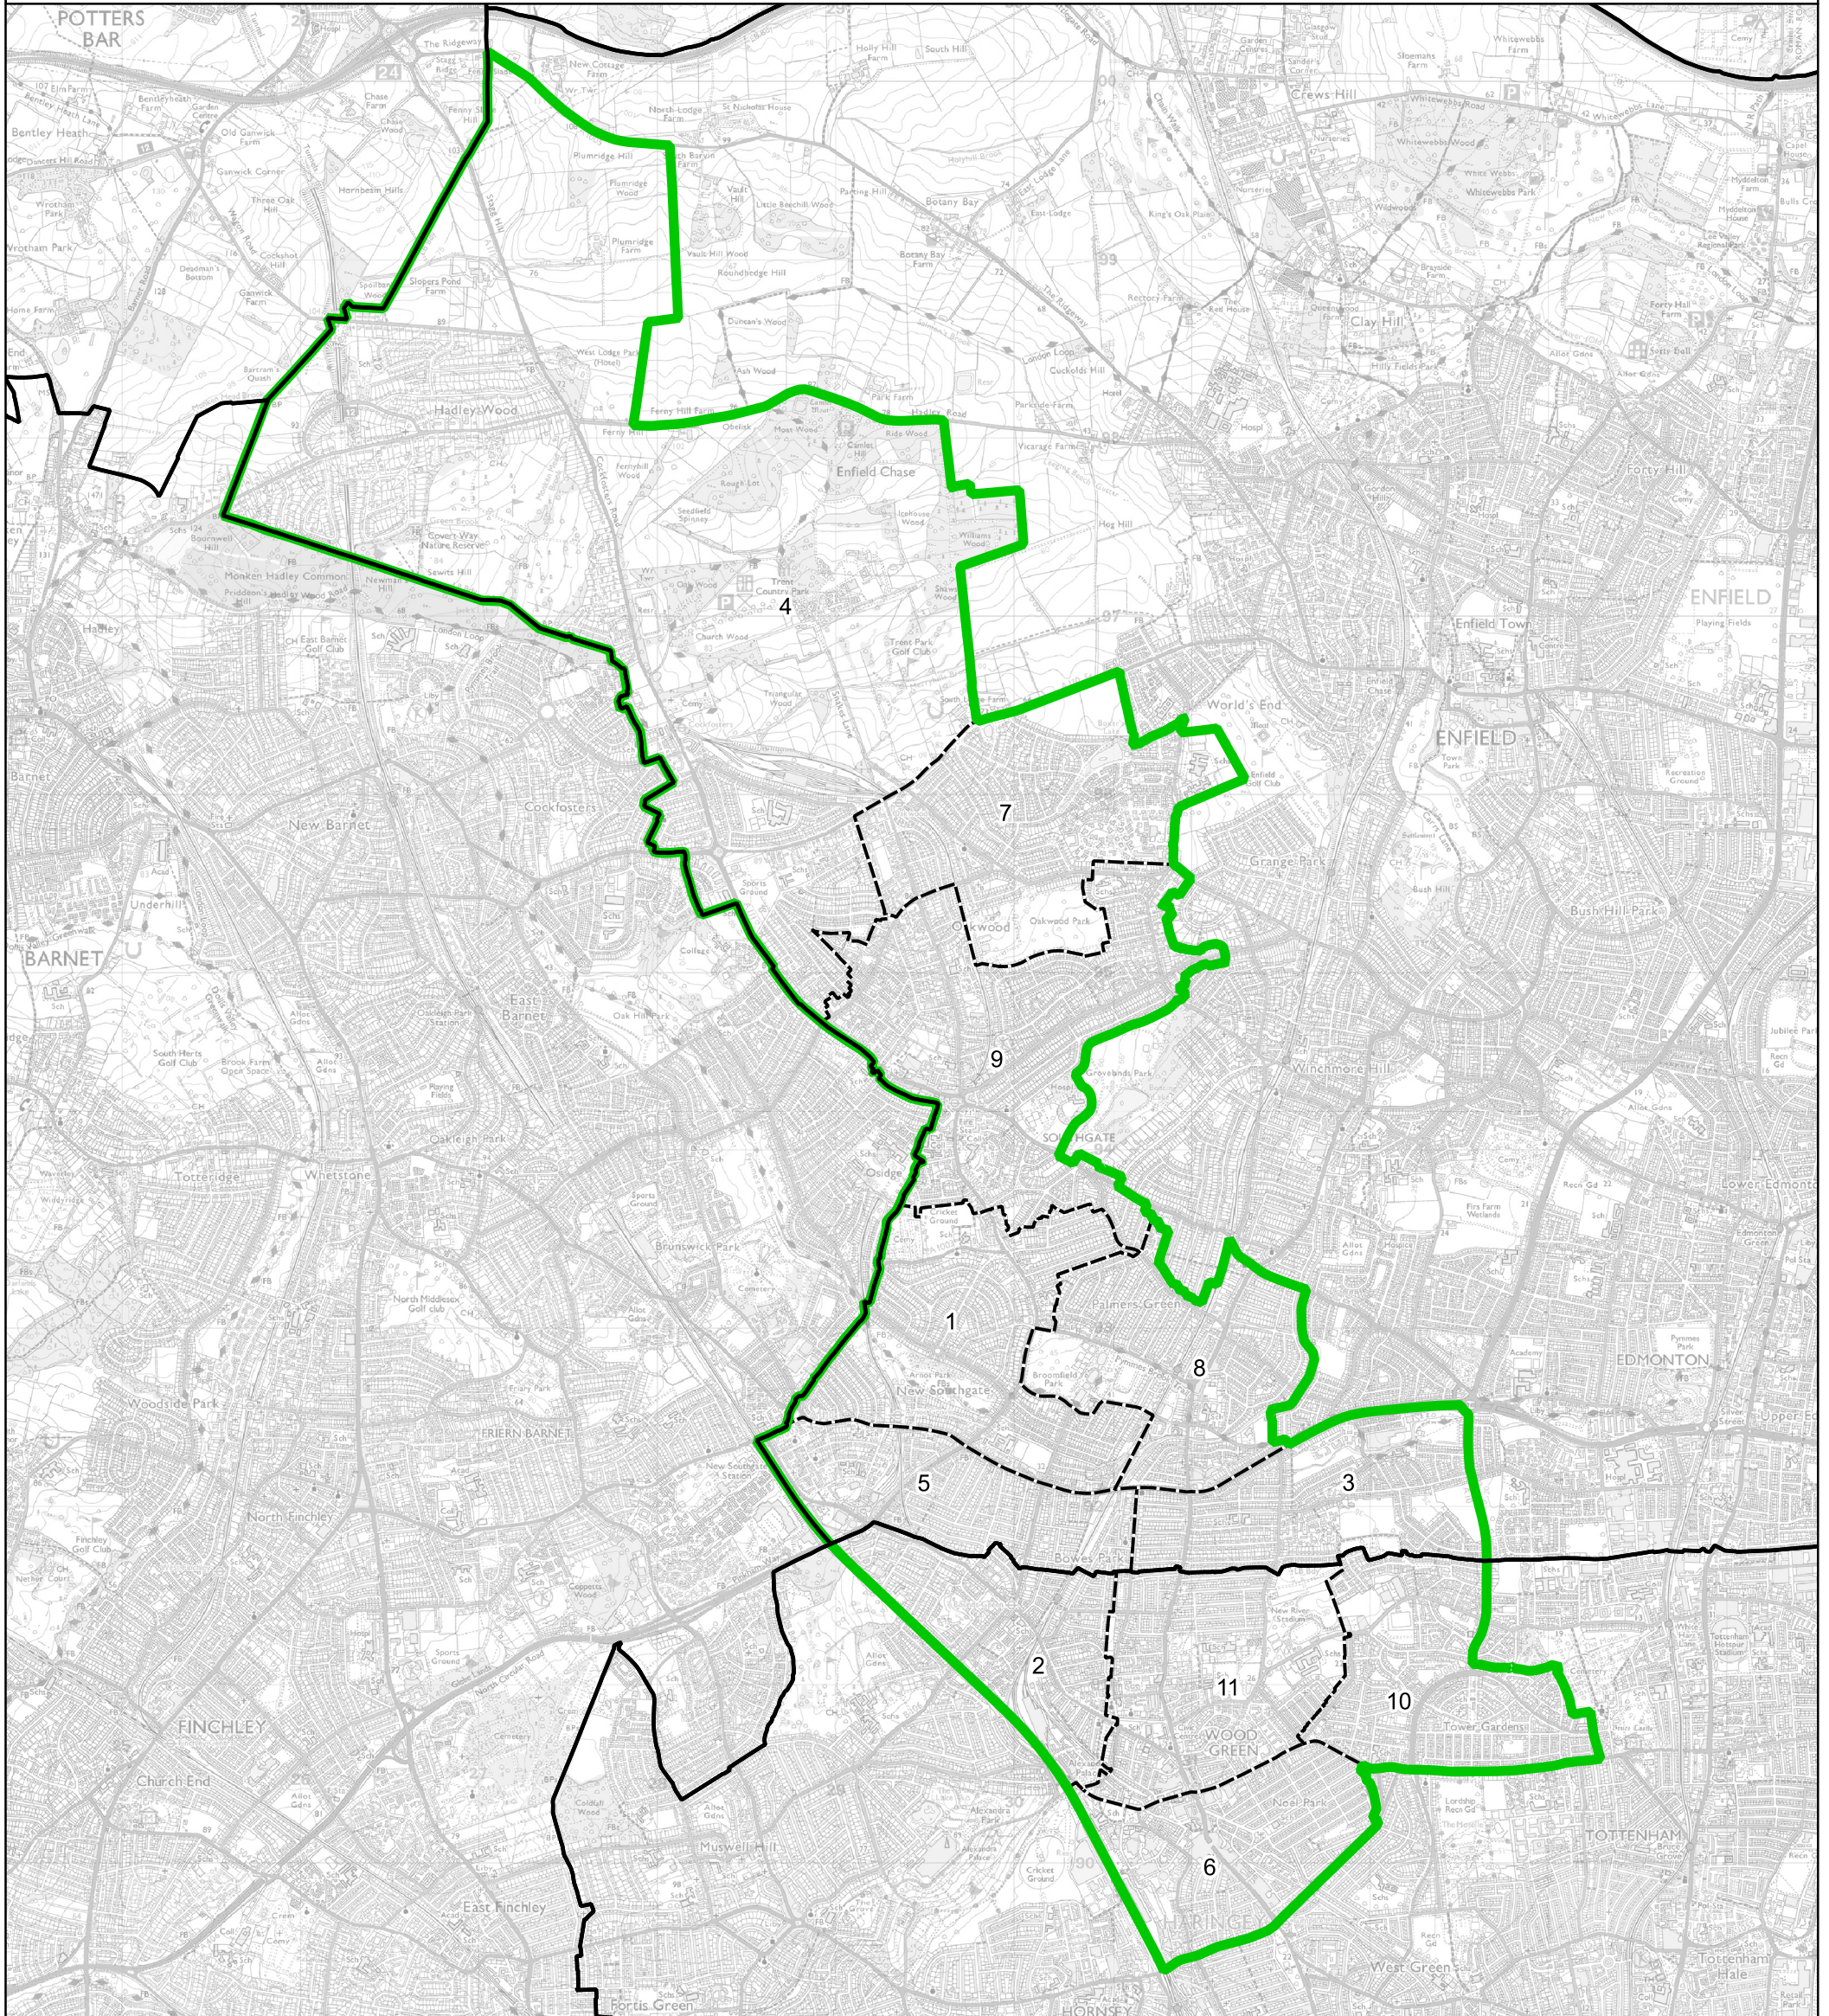

Boundary Commission for England - Final Recommendations for the London Region
 Southgate and Wood Green Borough Constituency - Electorate 76,034

Wards:

- | | |
|-----------------|--------------------|
| 1 Arnos Grove | 9 Southgate |
| 2 Bounds Green | 10 White Hart Lane |
| 3 Bowes | 11 Woodside |
| 4 Cockfosters | |
| 5 New Southgate | |
| 6 Noel Park | |
| 7 Oakwood | |
| 8 Palmers Green | |

-  Constituency
-  Local Authorities
-  Wards

© Crown copyright and database rights 2023 OS 100018289. You are permitted to use this data solely to enable you to respond to, or interact with, the organisation that provided you with the data. You are not permitted to copy, sub-licence, distribute or sell any of this data to third parties in any form. Third party rights to enforce the terms of this licence shall be reserved to OS.

Southgate and Wood Green Borough Constituency