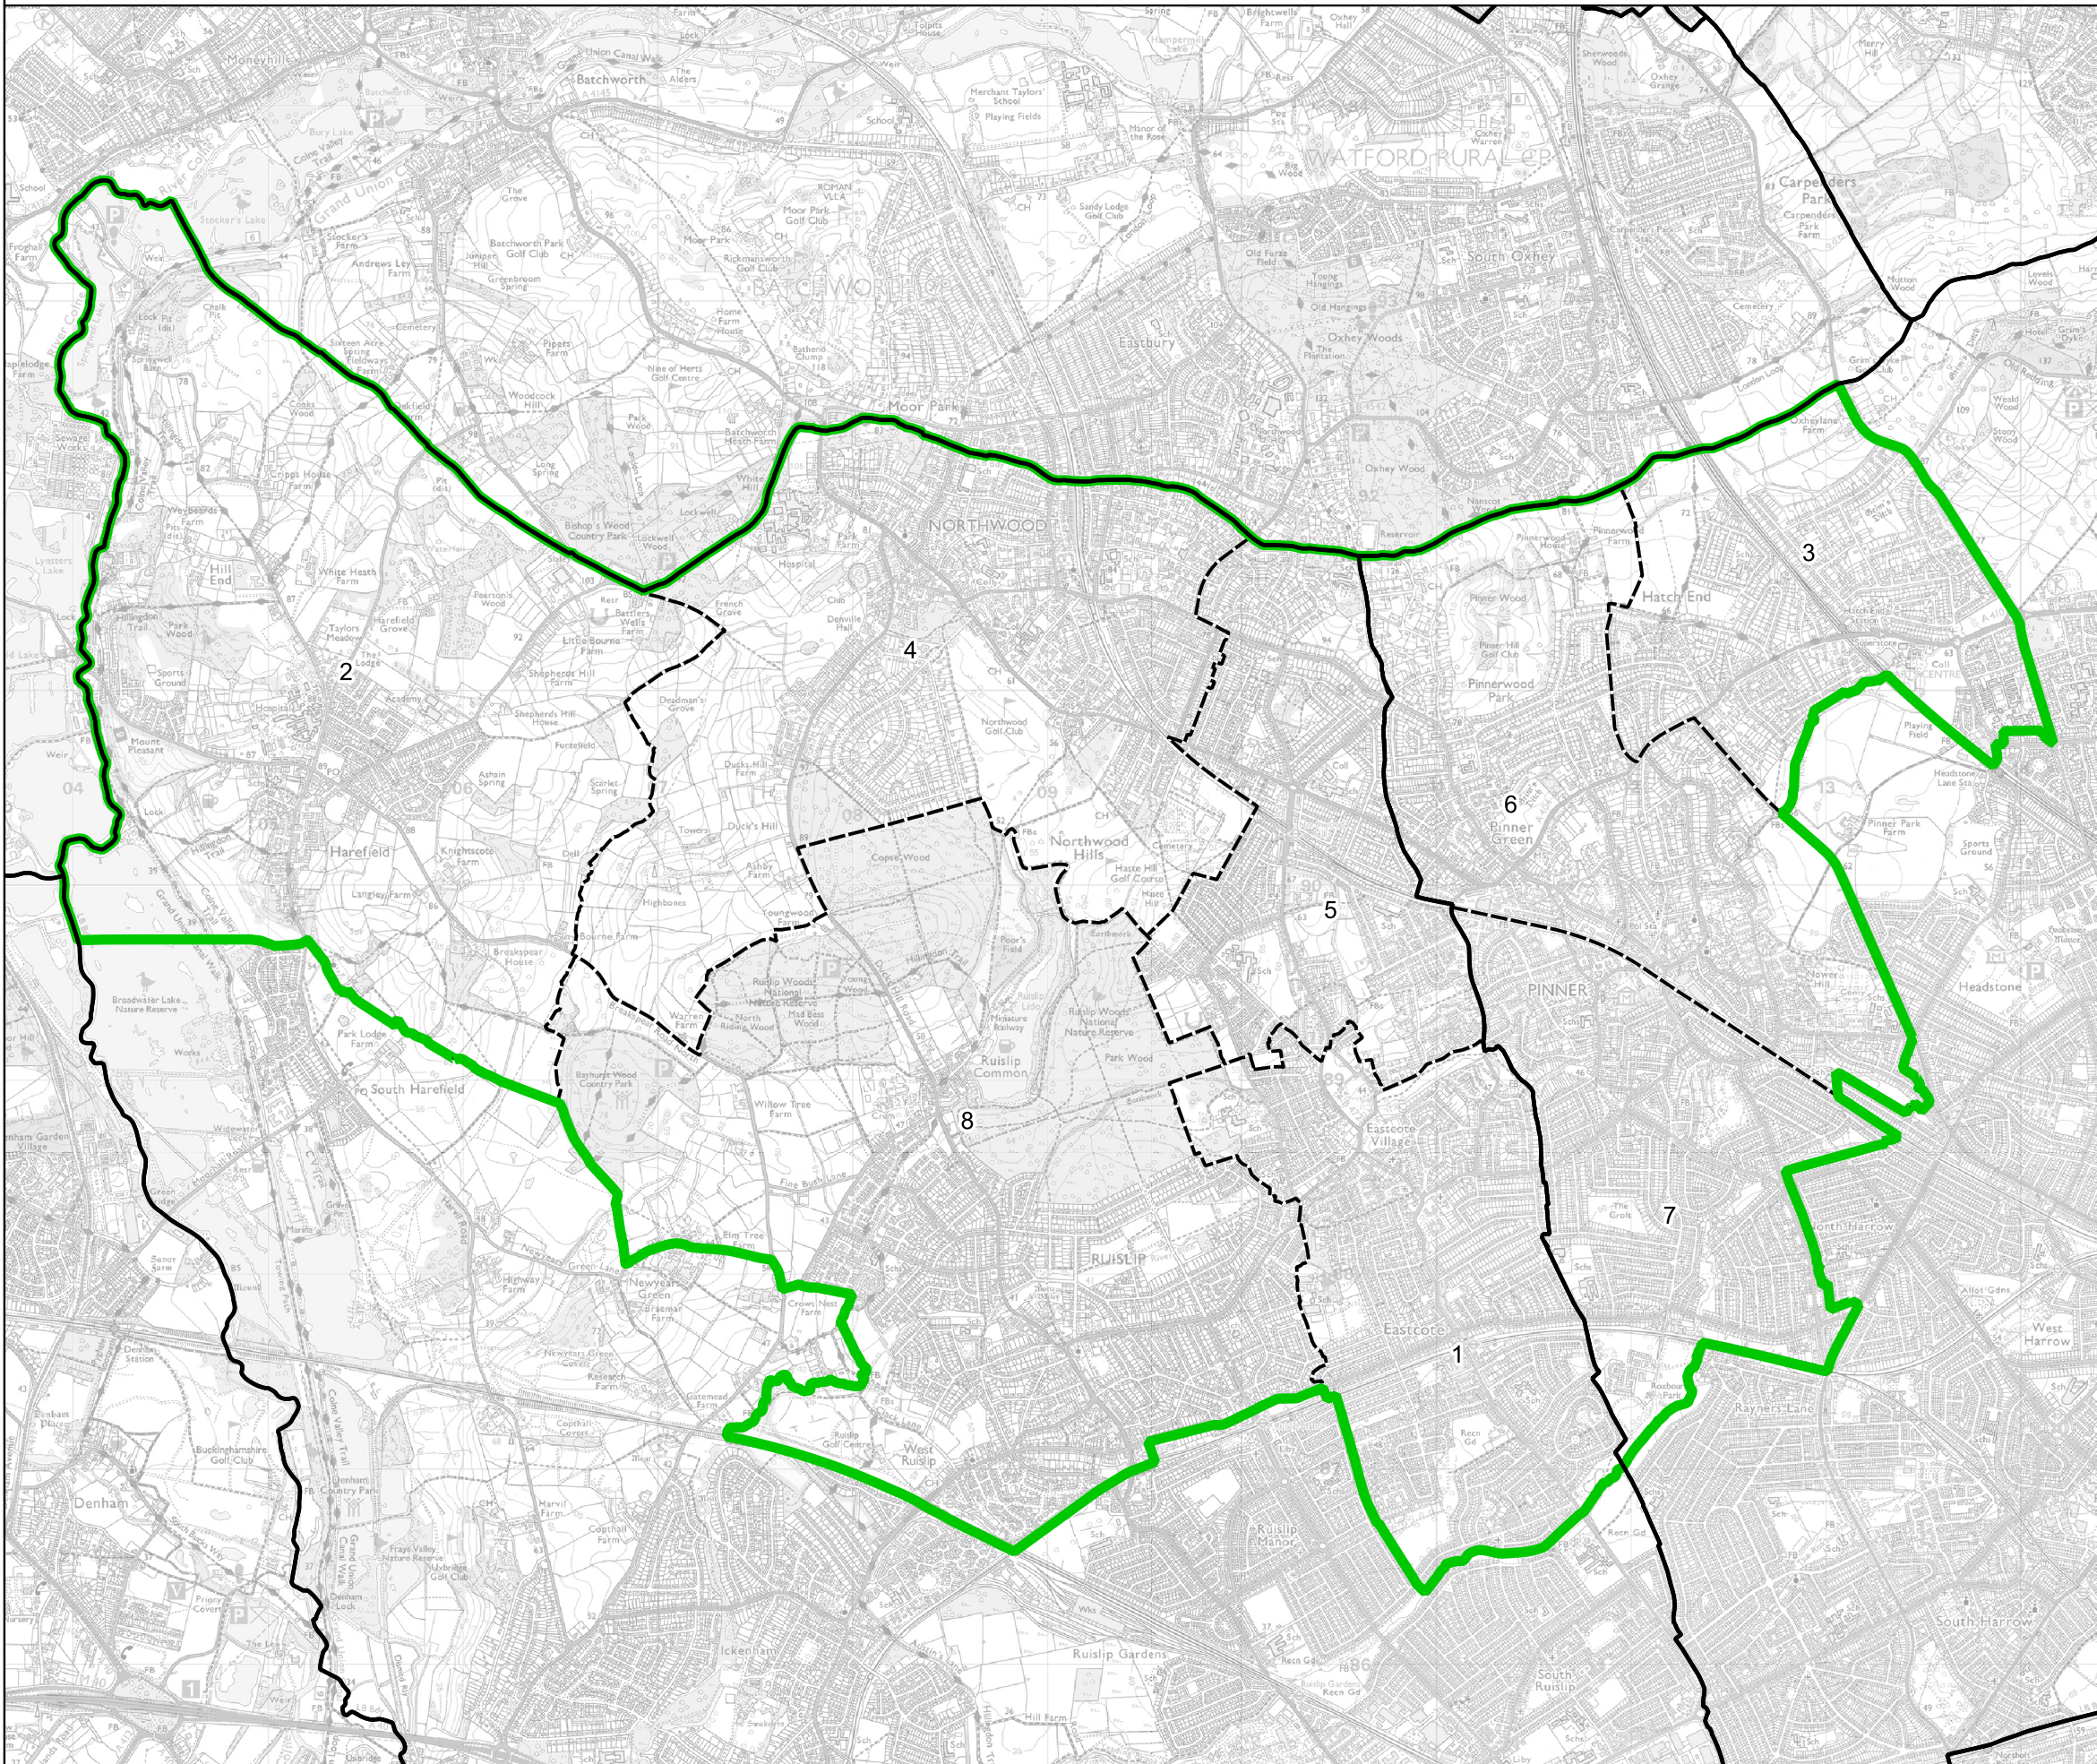

Boundary Commission for England - Final Recommendations for the London Region

Ruislip, Northwood and Pinner Borough Constituency - Electorate 72,168

Wards:

- 1 Eastcote
- 2 Harefield Village
- 3 Hatch End
- 4 Northwood
- 5 Northwood Hills
- 6 Pinner
- 7 Pinner South
- 8 Ruislip

- Constituency
- Local Authorities
- Wards

© Crown copyright and database rights 2023 OS 100018289. You are permitted to use this data solely to enable you to respond to, or interact with, the organisation that provided you with the data. You are not permitted to copy, sub-licence, distribute or sell any of this data to third parties in any form. Third party rights to enforce the terms of this licence shall be reserved to OS.

Ruislip, Northwood and Pinner Borough Constituency