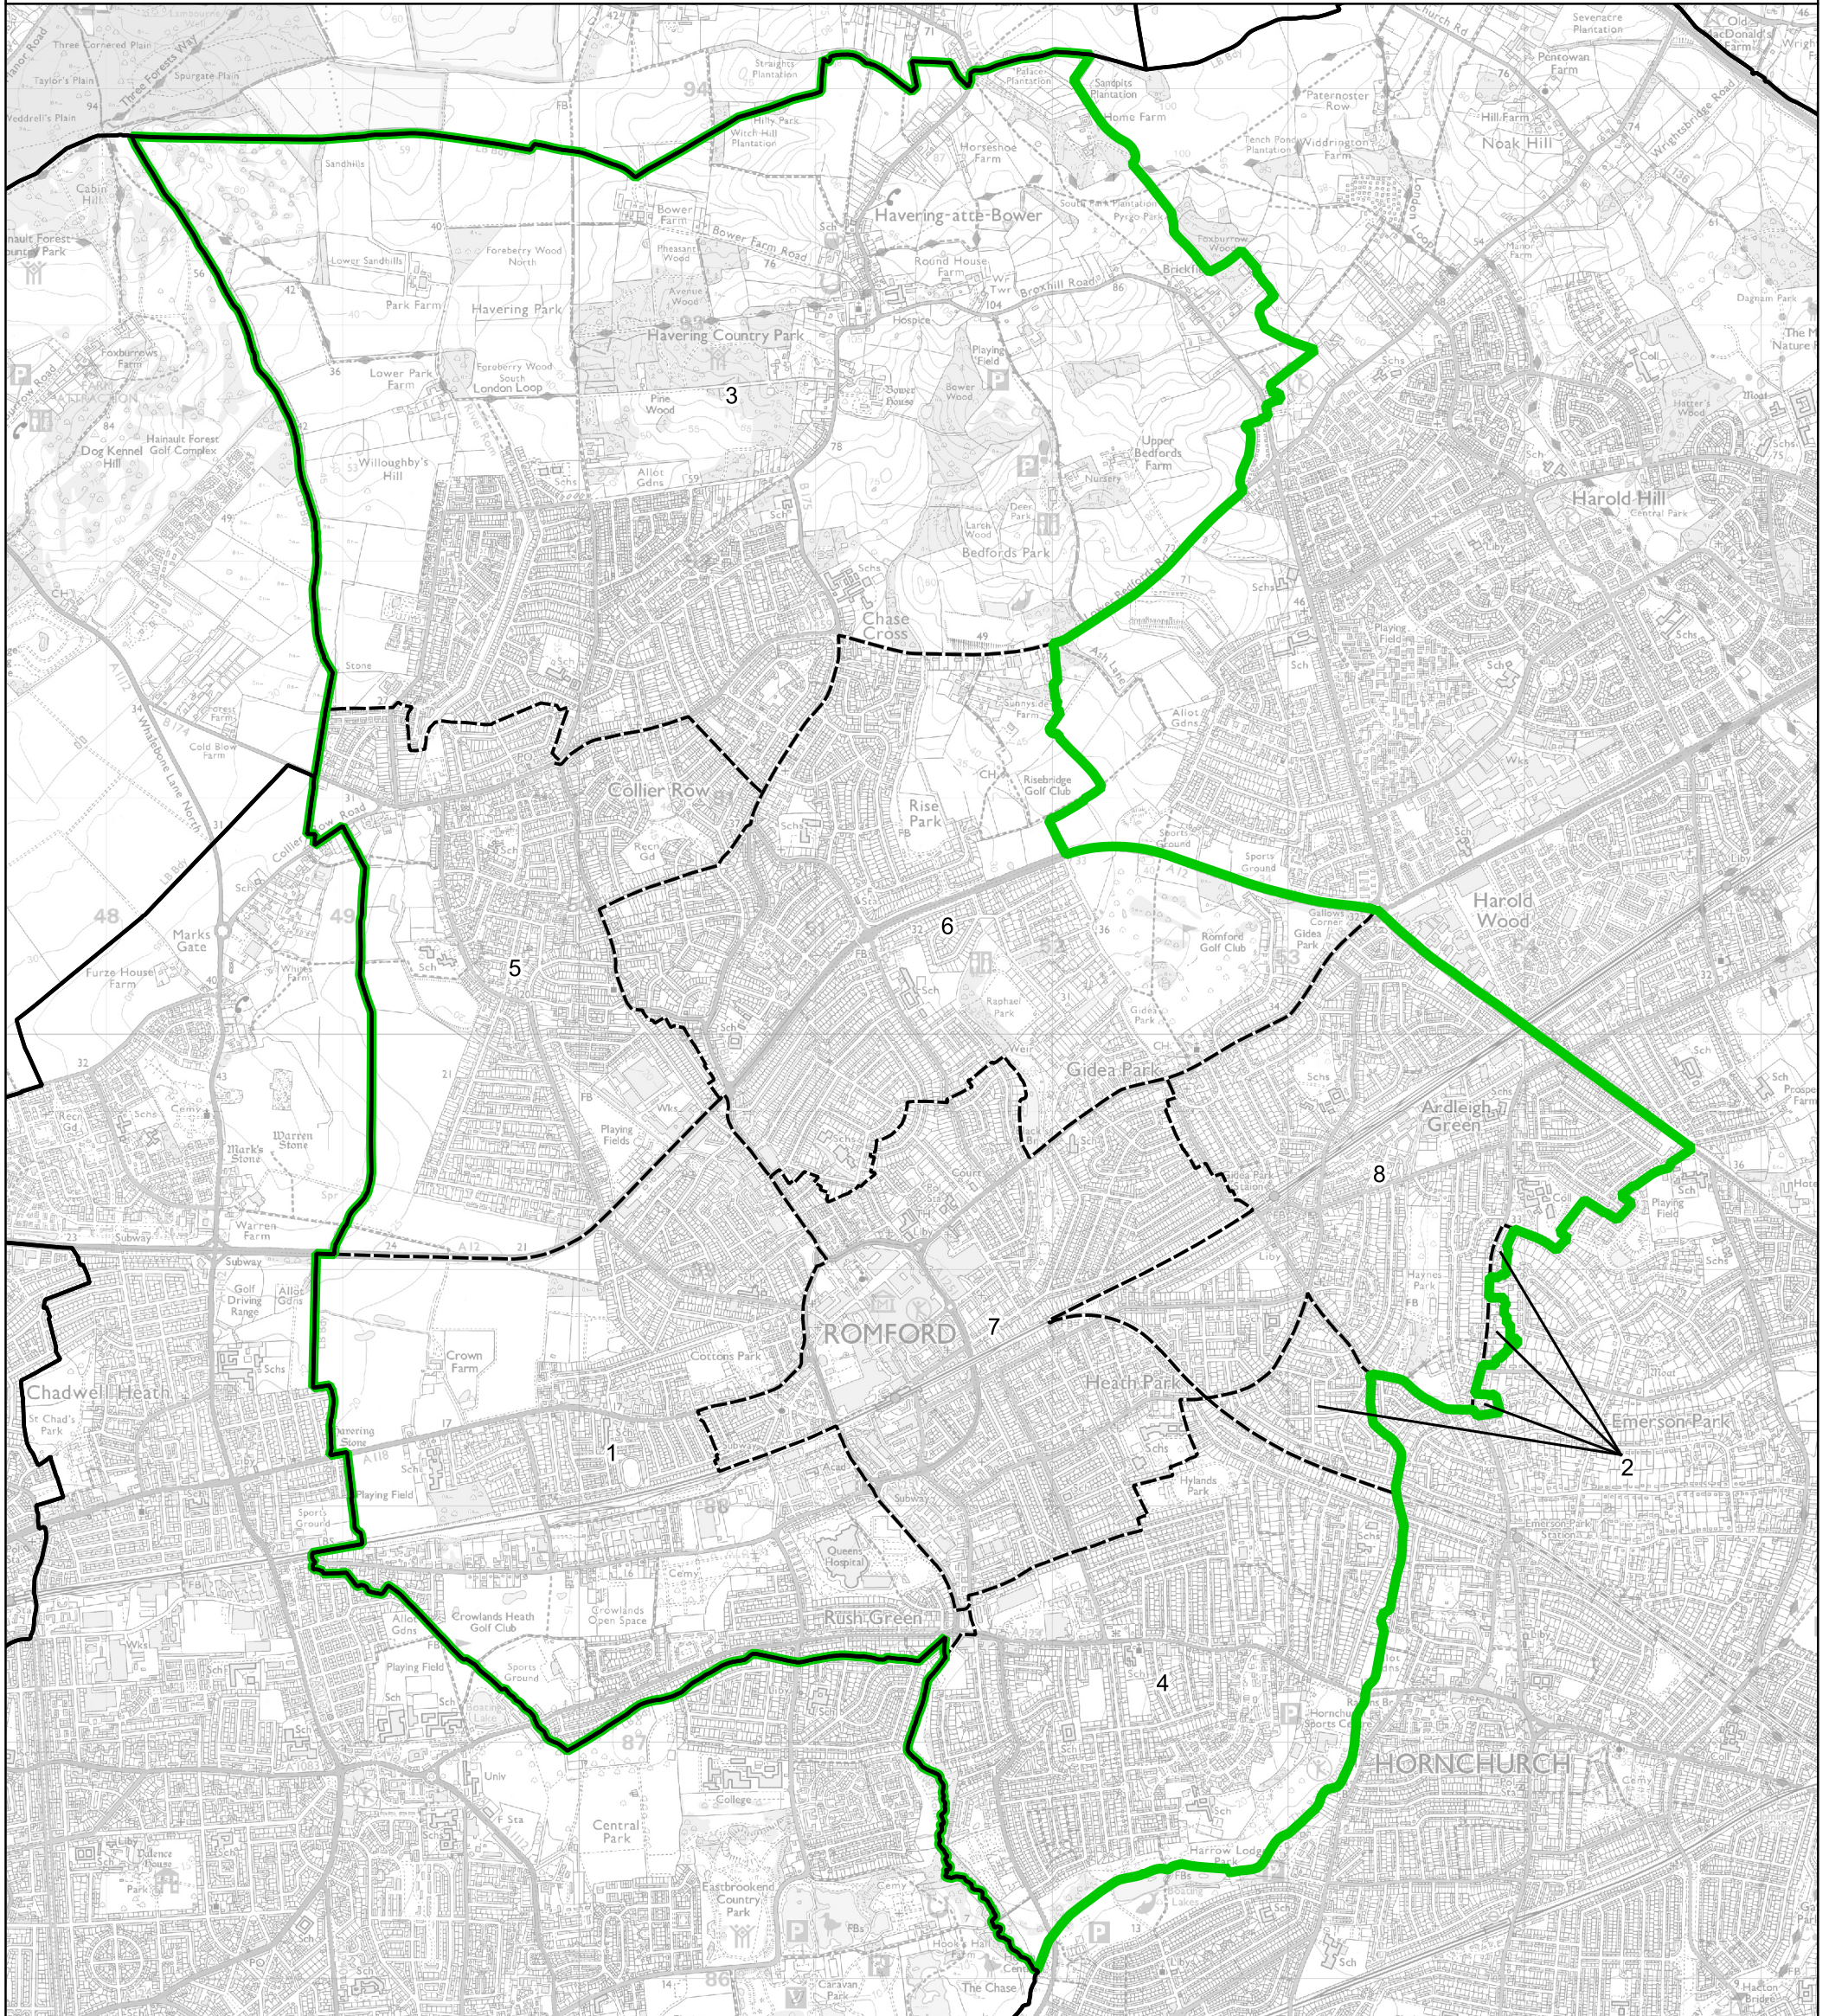

Boundary Commission for England - Final Recommendations for the London Region
 Romford Borough Constituency - Electorate 73,730

- Wards:**
- 1 Brooklands
 - 2 Emerson Park (Part)
 - 3 Havering Park
 - 4 Hylands
 - 5 Mawneys
 - 6 Pettits
 - 7 Romford Town
 - 8 Squirrel's Heath

- Constituency
- Local Authorities
- Wards

© Crown copyright and database rights 2023 OS 100018289. You are permitted to use this data solely to enable you to respond to, or interact with, the organisation that provided you with the data. You are not permitted to copy, sub-licence, distribute or sell any of this data to third parties in any form. Third party rights to enforce the terms of this licence shall be reserved to OS.

Romford Borough Constituency