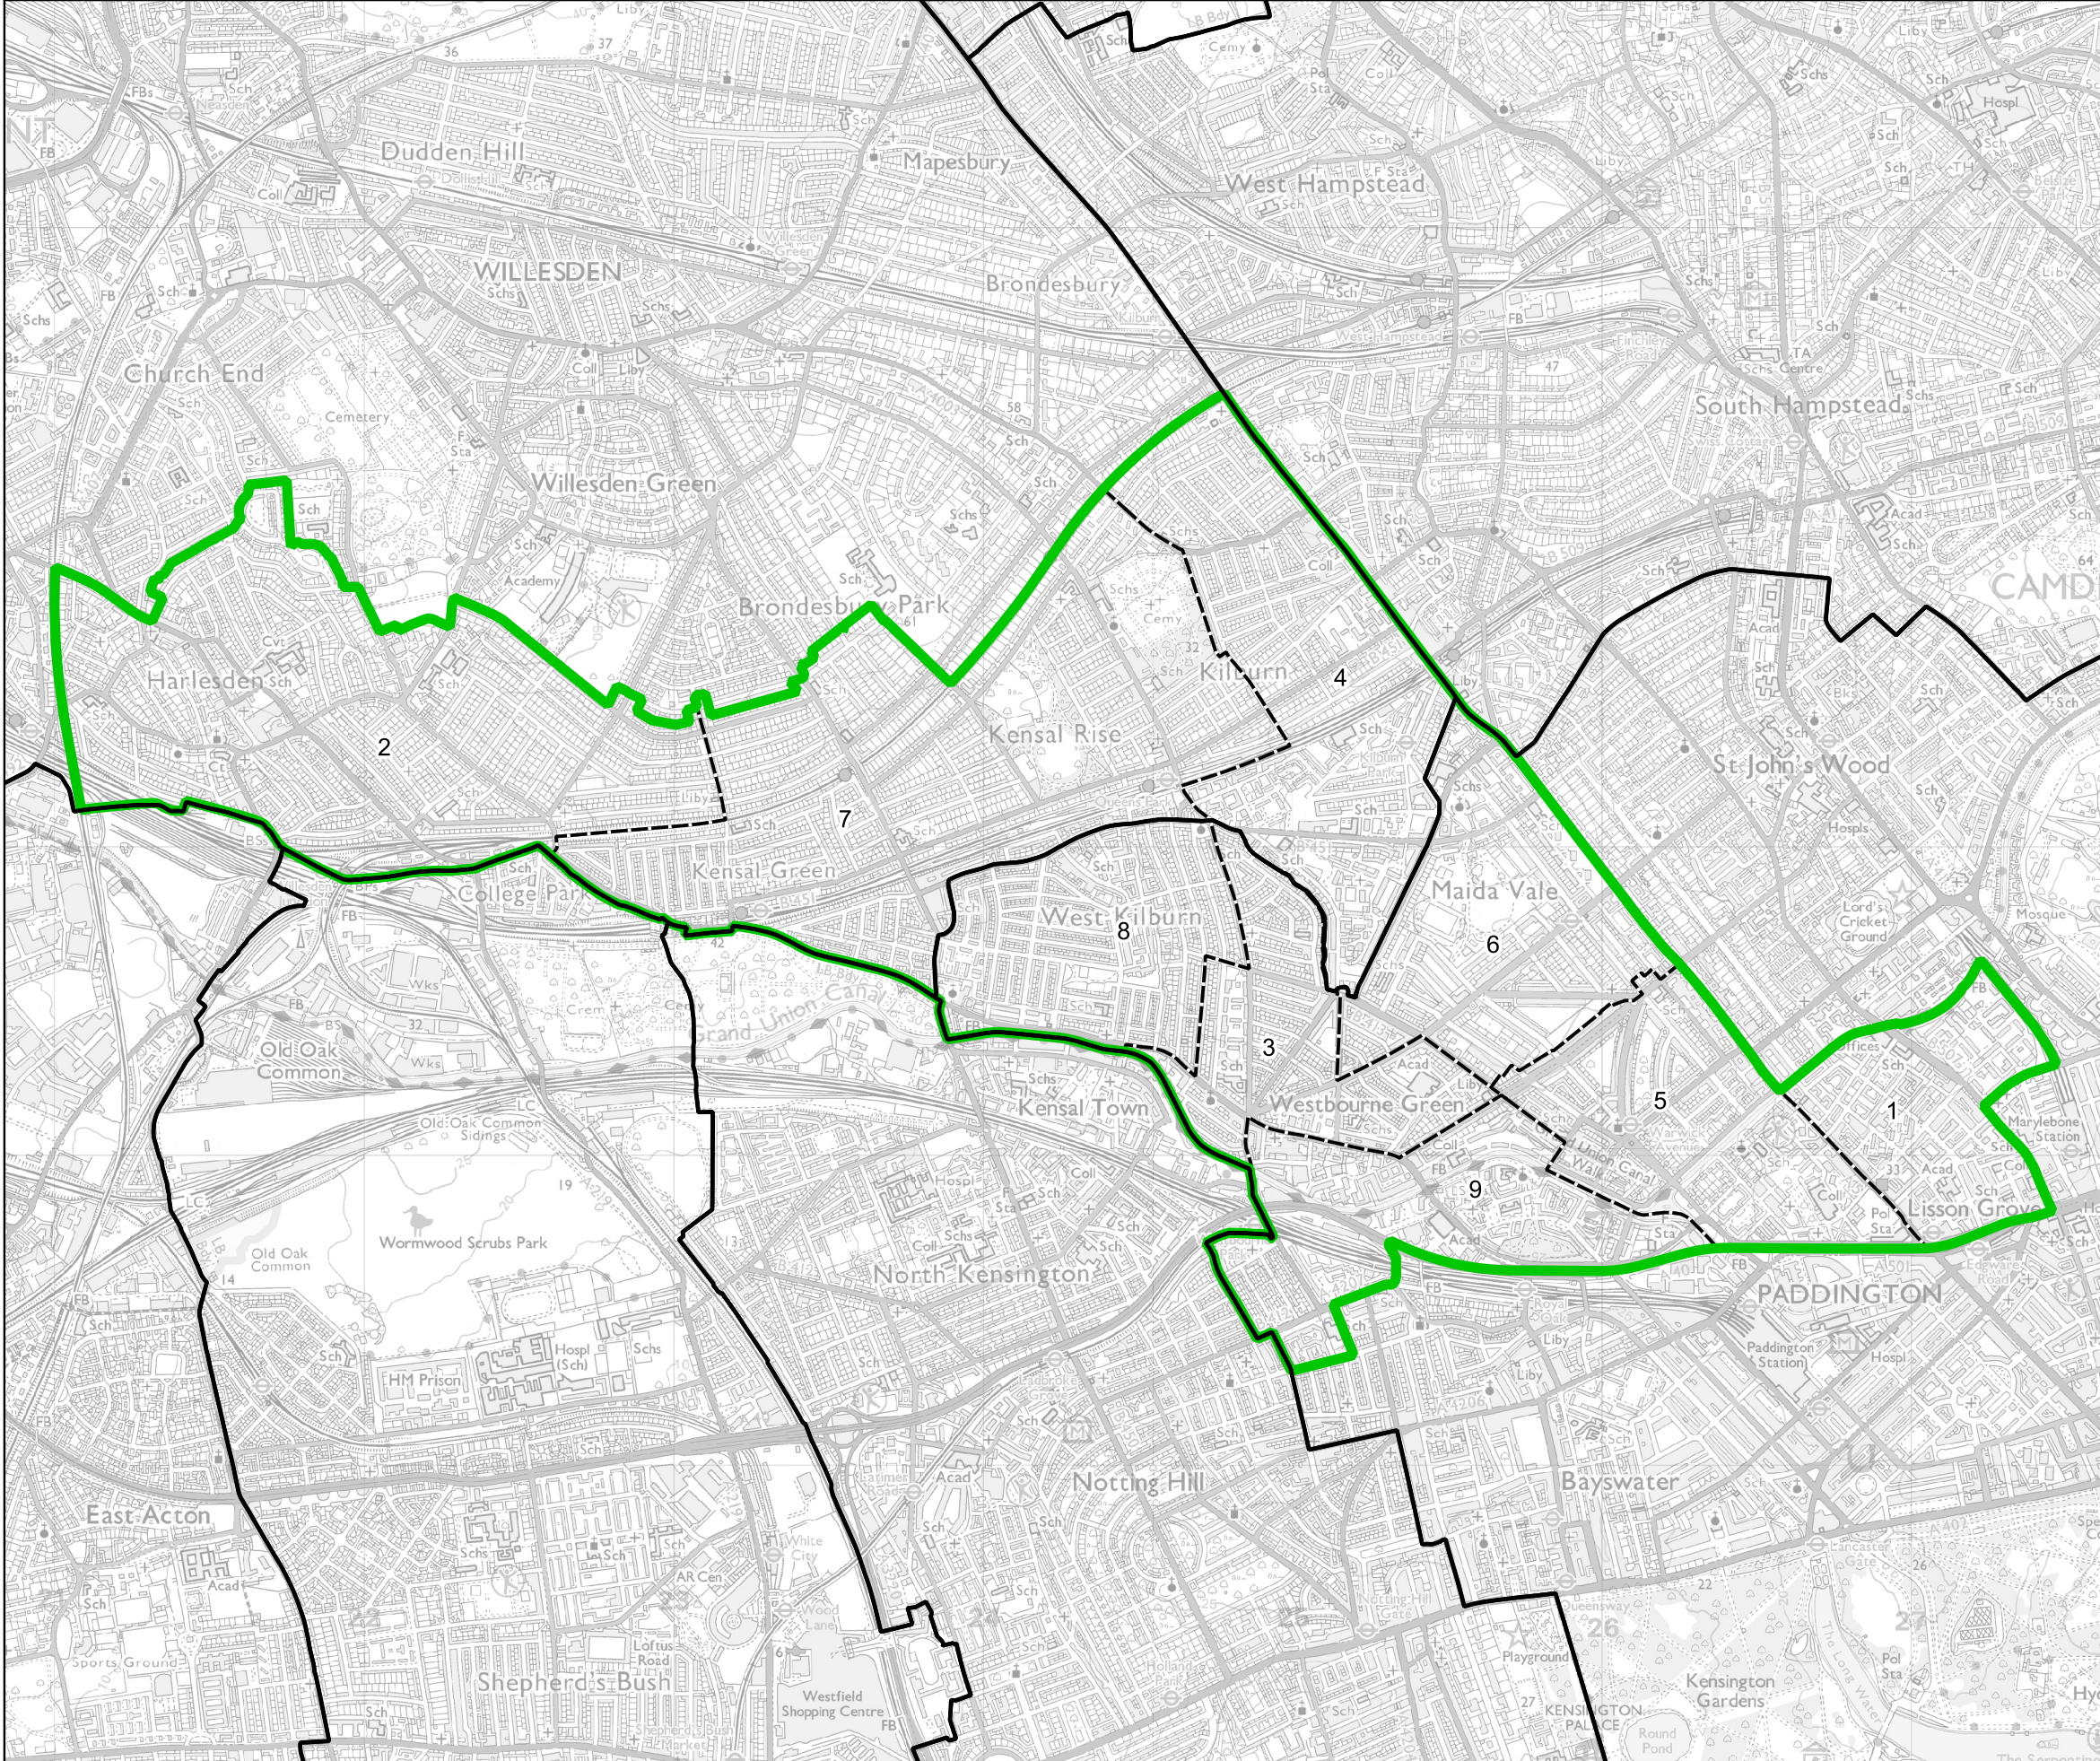

# Boundary Commission for England - Final Recommendations for the London Region

## Queen's Park and Maida Vale Borough Constituency - Electorate 75,256

Wards:

- 1 Church Street
- 2 Harlesden & Kensal Green
- 3 Harrow Road
- 4 Kilburn
- 5 Little Venice
- 6 Maida Vale
- 7 Queens Park (Brent)
- 8 Queen's Park (Westminster)
- 9 Westbourne

Constituency  
 Local Authorities  
 Wards

0 0.3 0.6 km

© Crown copyright and database rights 2023 OS 100018289. You are permitted to use this data solely to enable you to respond to, or interact with, the organisation that provided you with the data. You are not permitted to copy, sub-licence, distribute or sell any of this data to third parties in any form. Third party rights to enforce the terms of this licence shall be reserved to OS.