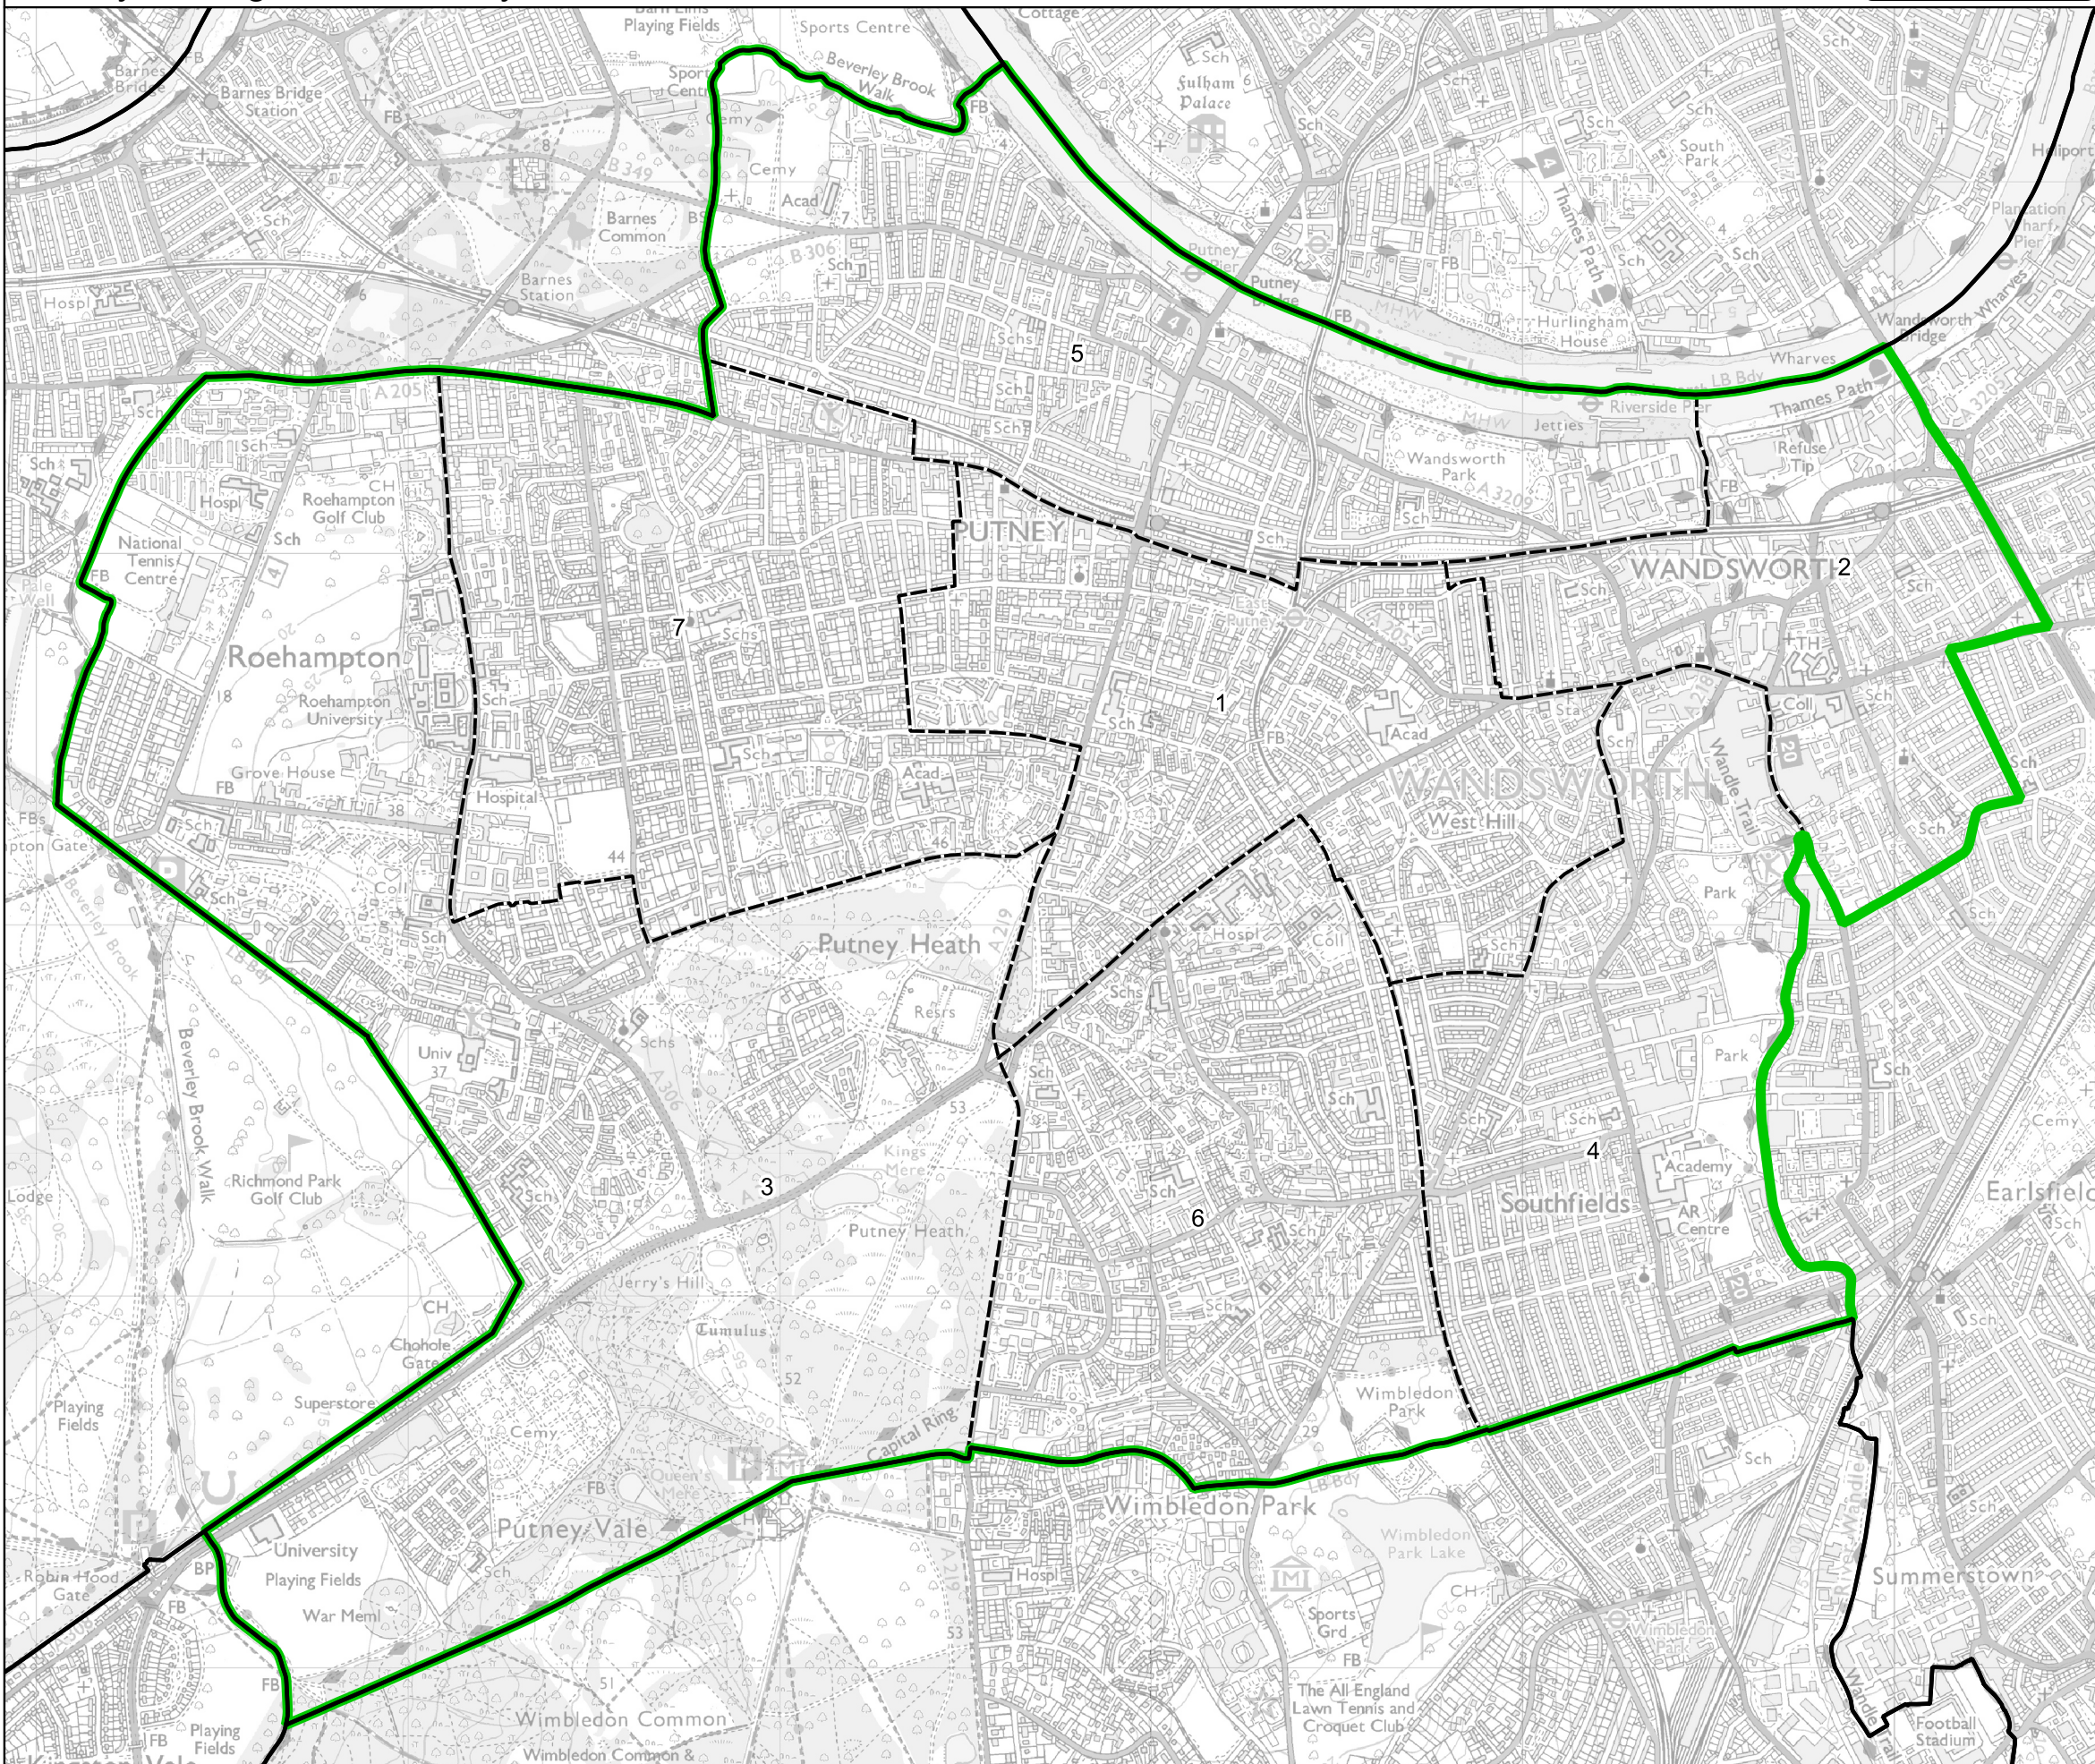

Boundary Commission for England - Final Recommendations for the London Region

Putney Borough Constituency - Electorate 73,041

- Wards:
- 1 East Putney
 - 2 Fairfield (Part)
 - 3 Roehampton and Putney Heath
 - 4 Southfields
 - 5 Thamesfield
 - 6 West Hill
 - 7 West Putney

- Constituency
- Local Authorities
- Wards

© Crown copyright and database rights 2023 OS 100018289. You are permitted to use this data solely to enable you to respond to, or interact with, the organisation that provided you with the data. You are not permitted to copy, sub-licence, distribute or sell any of this data to third parties in any form. Third party rights to enforce the terms of this licence shall be reserved to OS.