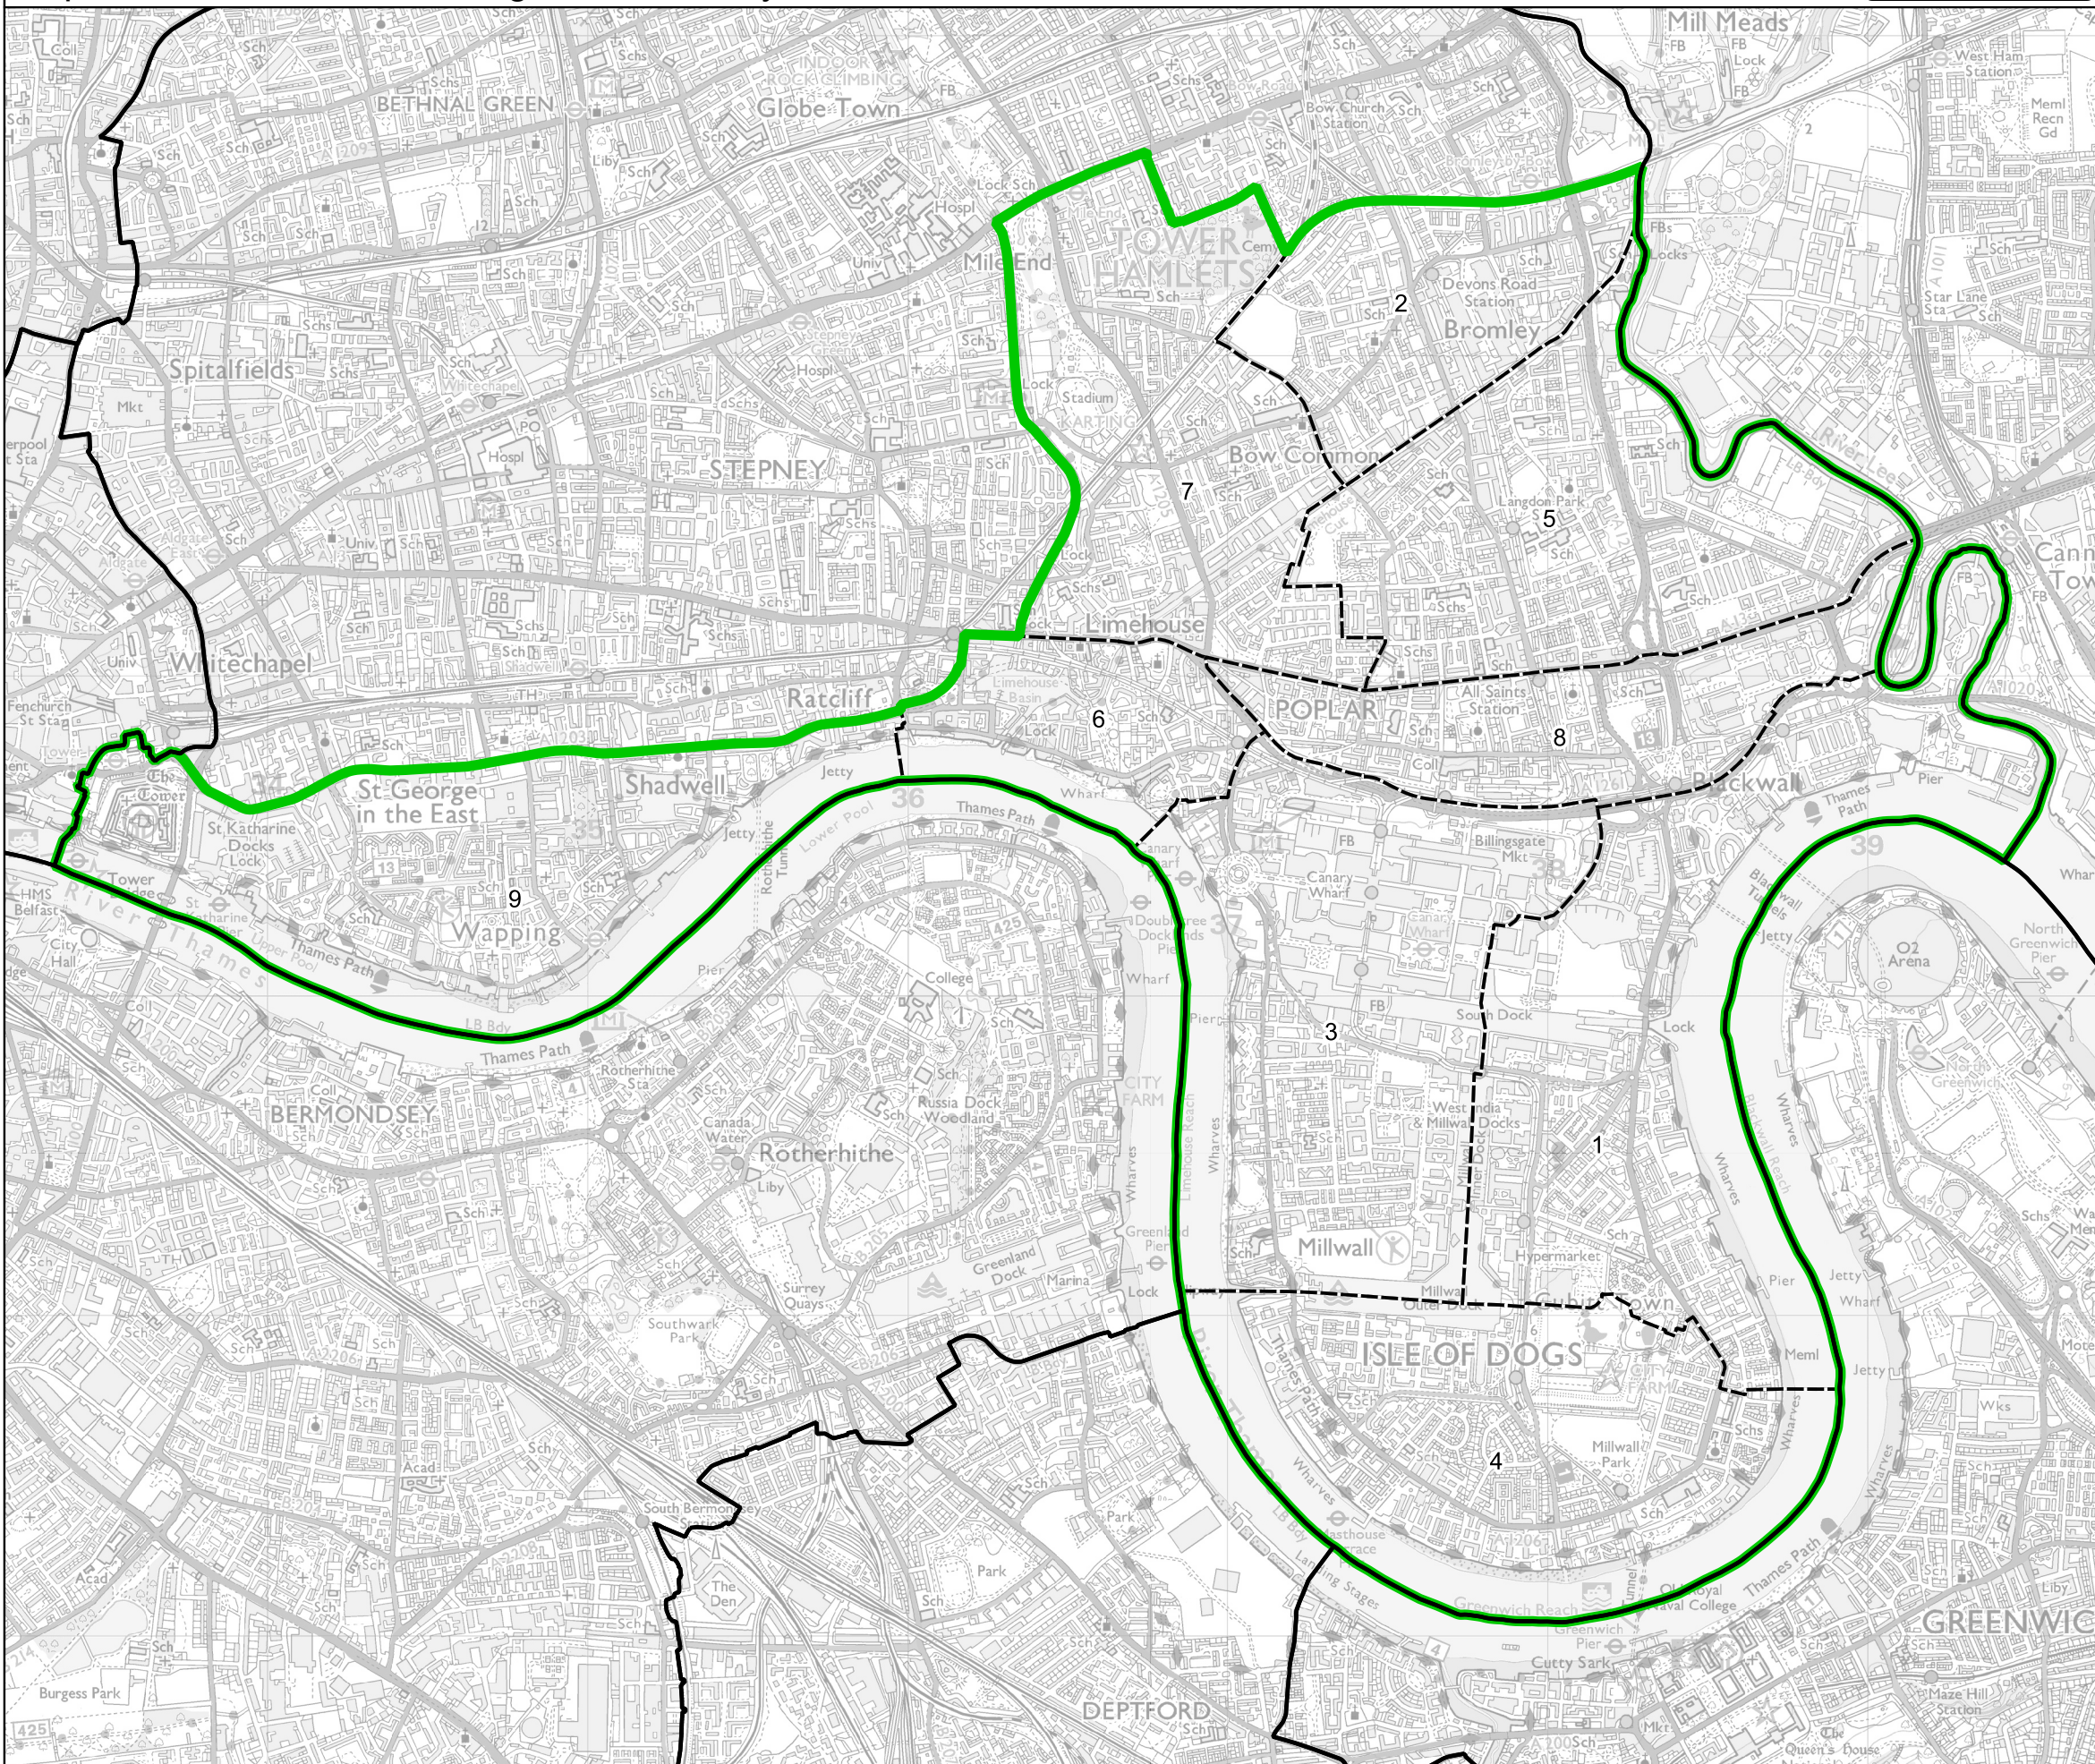

# Boundary Commission for England - Final Recommendations for the London Region

## Poplar and Limehouse Borough Constituency - Electorate 75,814

- Wards:
- 1 Blackwall & Cubitt Town
  - 2 Bromley South
  - 3 Canary Wharf
  - 4 Island Gardens
  - 5 Lansbury
  - 6 Limehouse
  - 7 Mile End
  - 8 Poplar
  - 9 St. Katharine's & Wapping