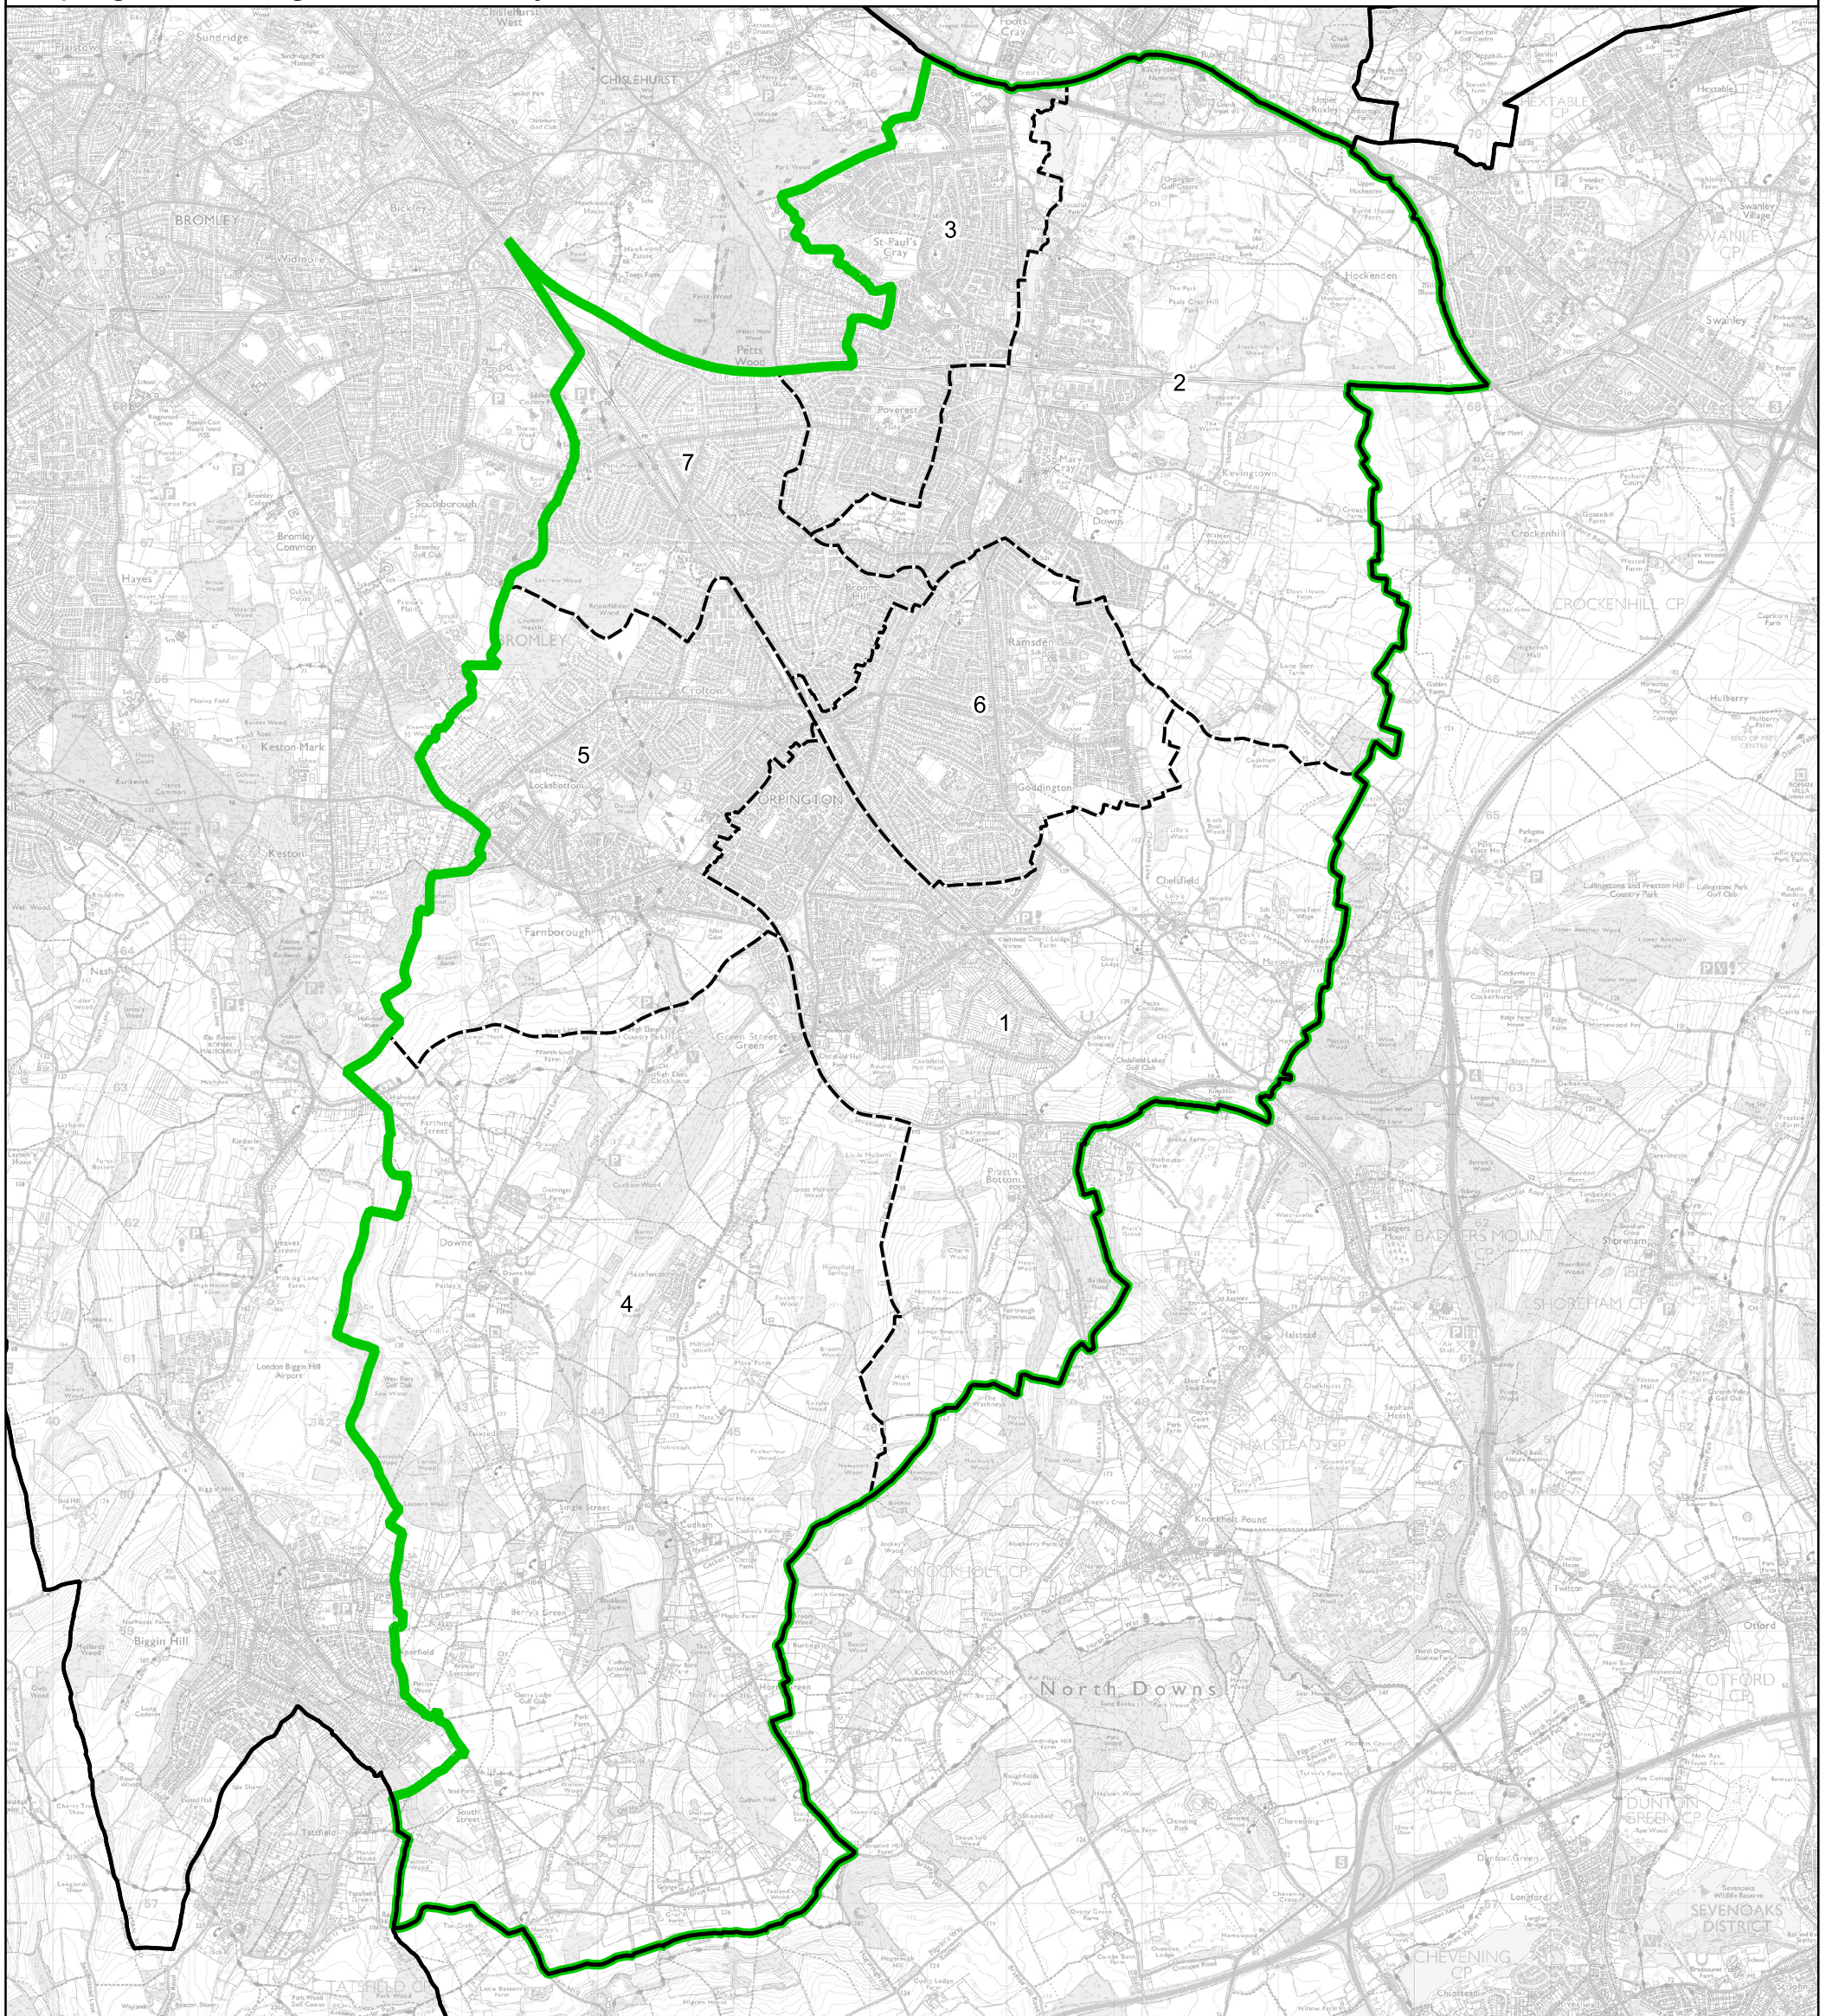

Boundary Commission for England - Final Recommendations for the London Region
 Orpington Borough Constituency - Electorate 71,571

- Wards:**
- | | |
|--------------------------------|------------------------|
| 1 Chelsfield and Pratts Bottom | 7 Petts Wood and Knoll |
| 2 Cray Valley East | |
| 3 Cray Valley West | |
| 4 Darwin (Part) | |
| 5 Farnborough and Crofton | |
| 6 Orpington | |

- Constituency
- Local Authorities
- Wards

© Crown copyright and database rights 2023 OS 100018289. You are permitted to use this data solely to enable you to respond to, or interact with, the organisation that provided you with the data. You are not permitted to copy, sub-licence, distribute or sell any of this data to third parties in any form. Third party rights to enforce the terms of this licence shall be reserved to OS.