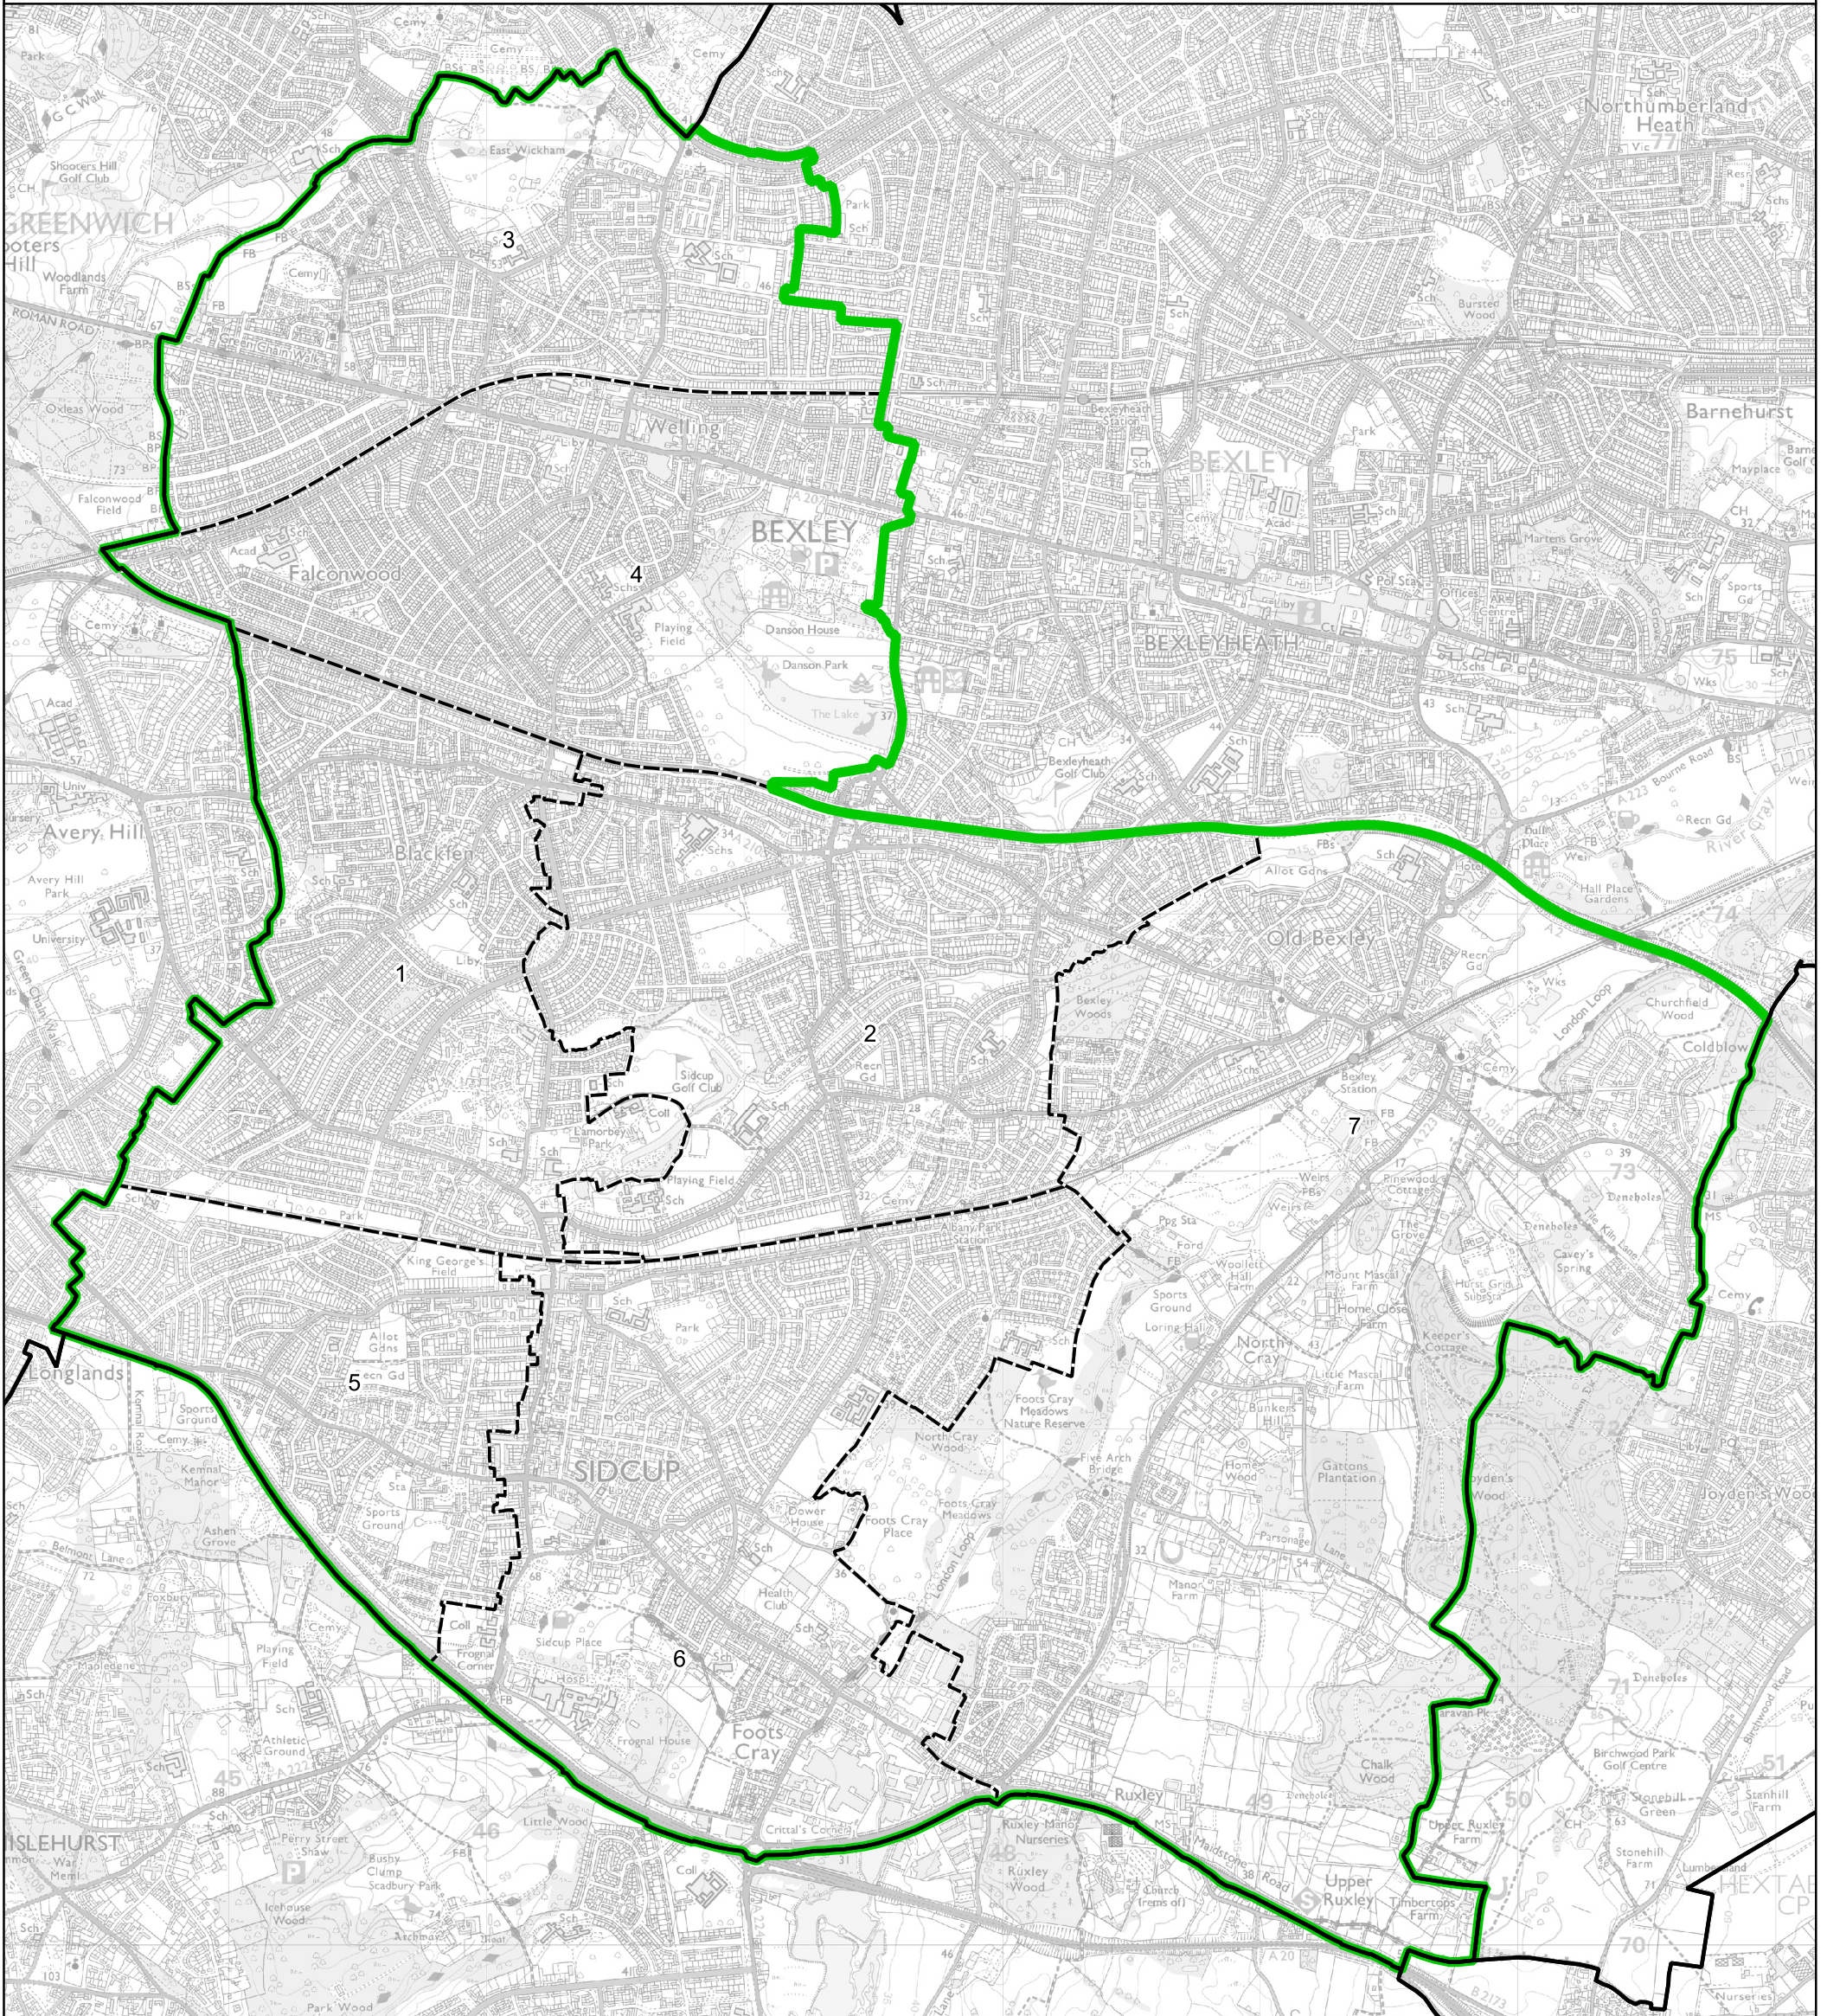

Boundary Commission for England - Final Recommendations for the London Region
 Old Bexley and Sidcup Borough Constituency - Electorate 74,317

- Wards:**
- 1 Blackfen & Lamorbey
 - 2 Blendon & Penhill
 - 3 East Wickham
 - 4 Falconwood & Welling
 - 5 Longlands
 - 6 Sidcup
 - 7 St. Mary's & St. James

Old Bexley and Sidcup Borough Constituency