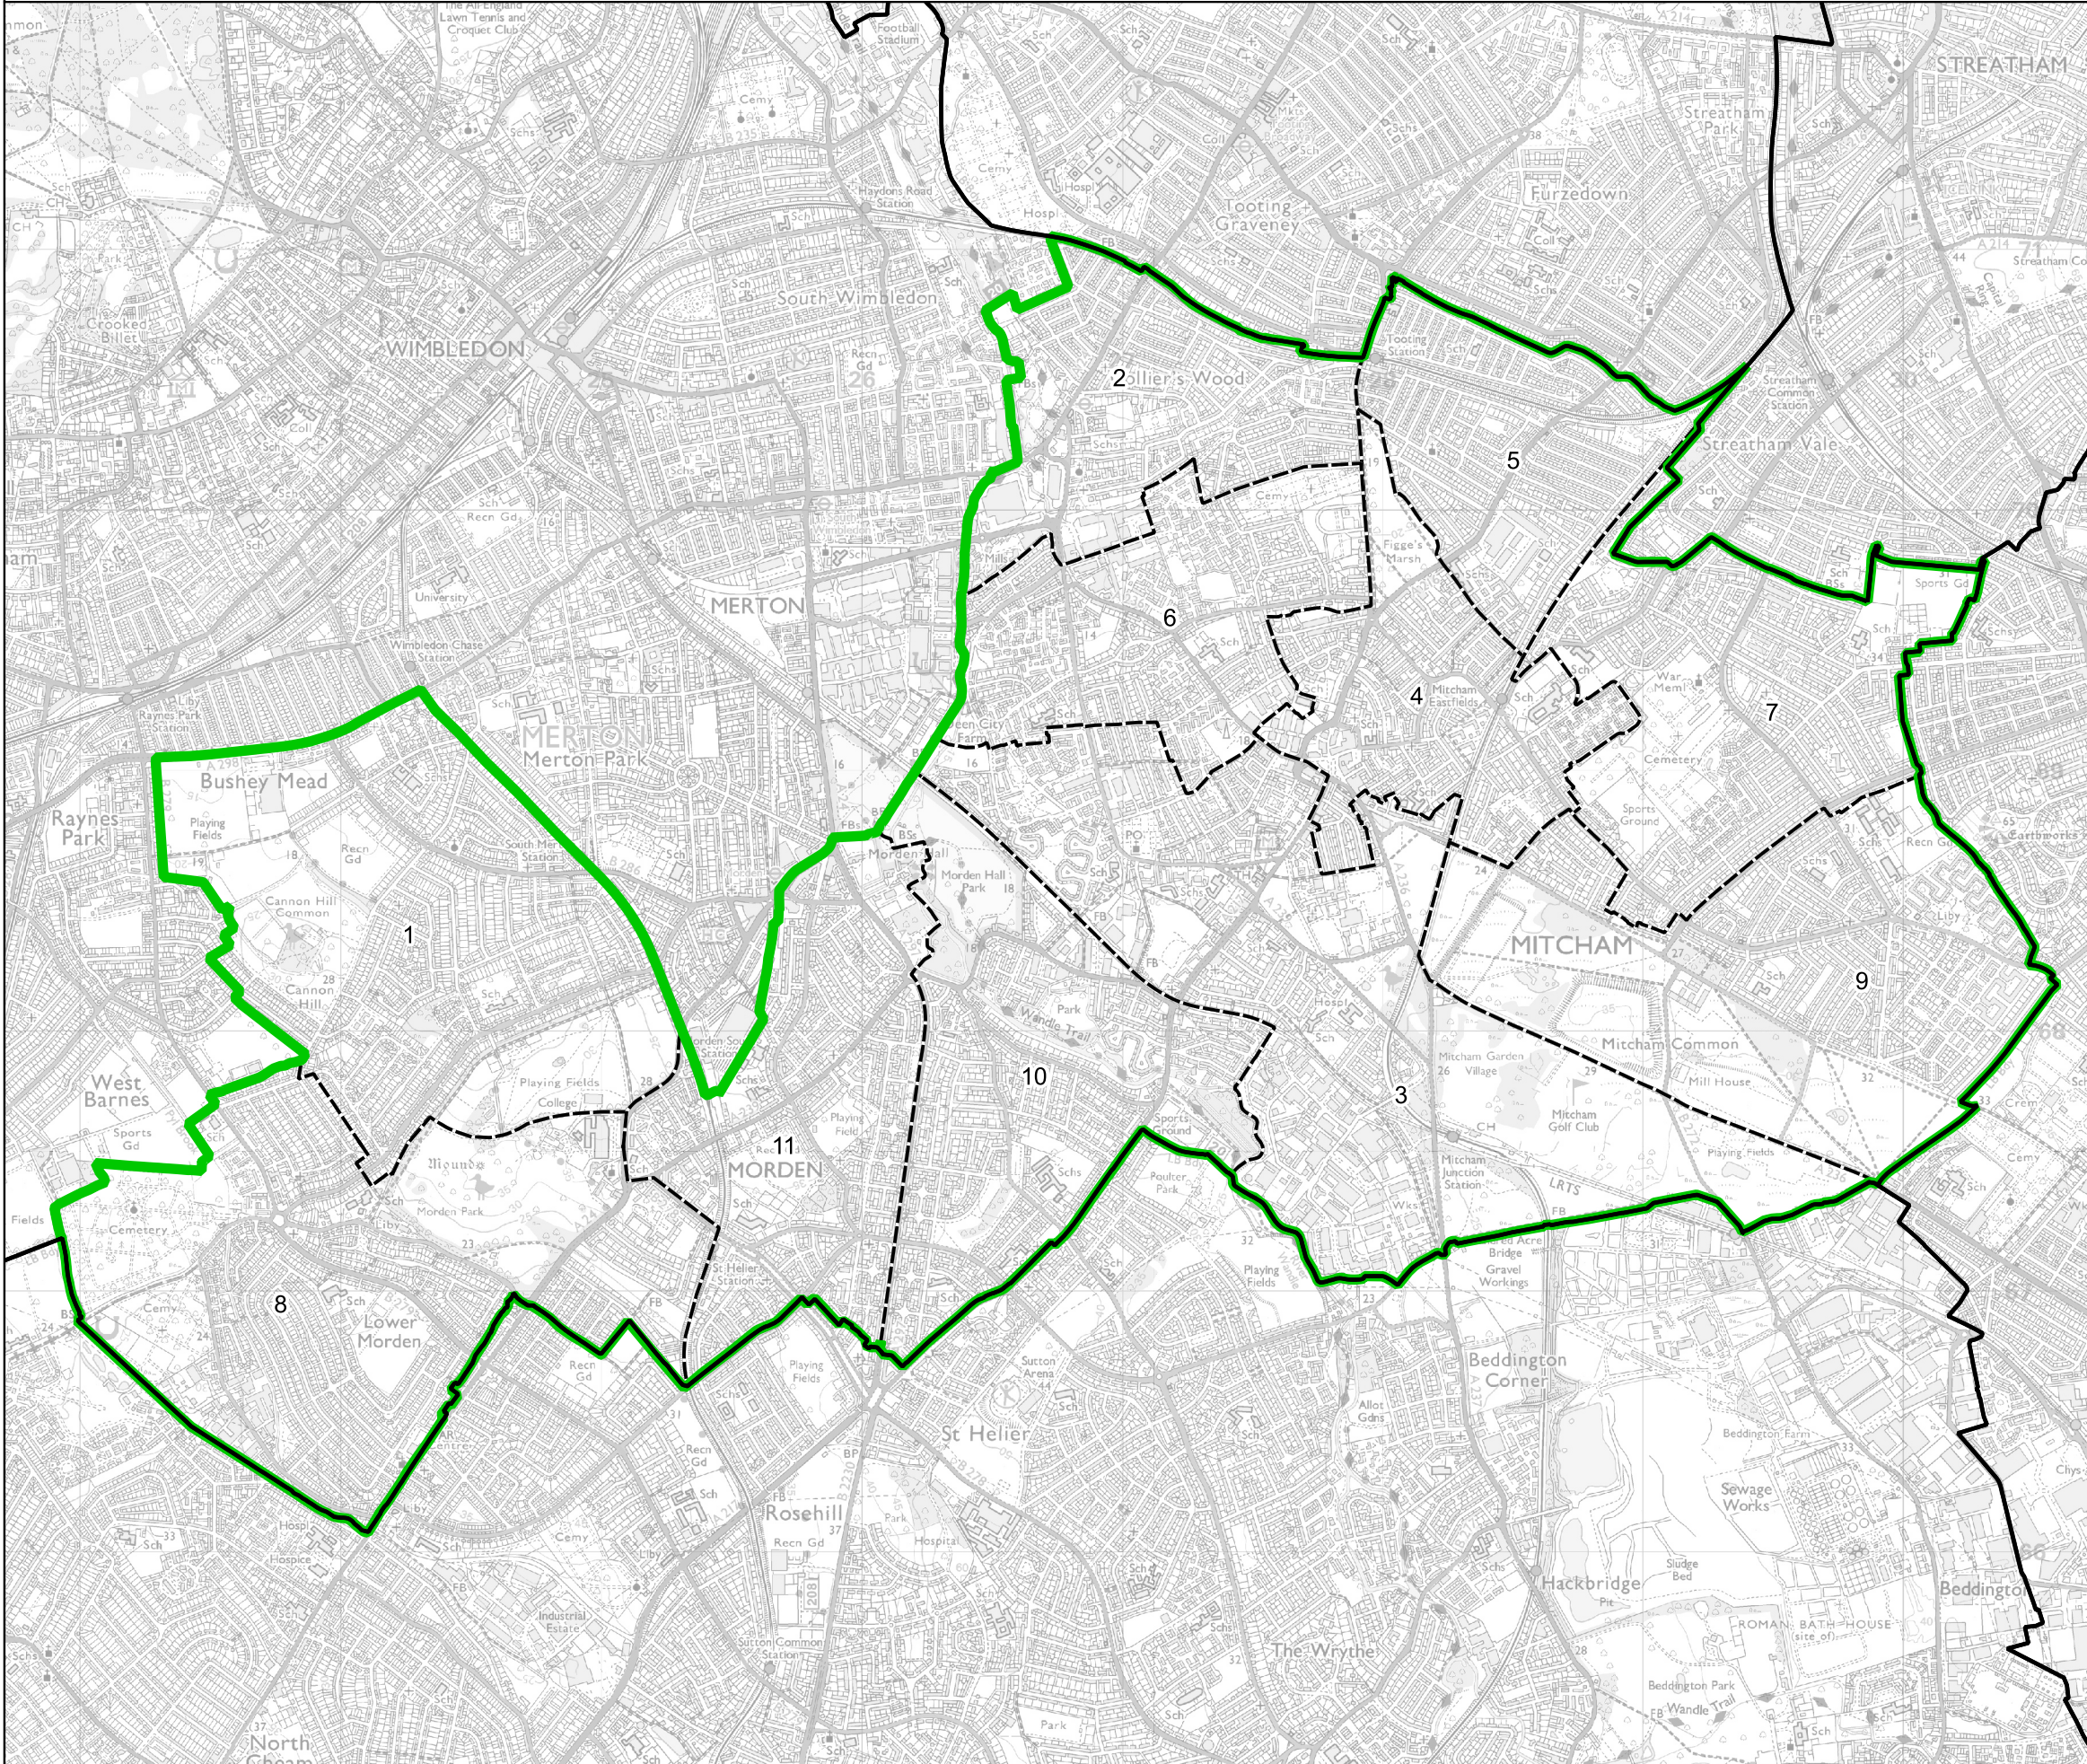

Boundary Commission for England - Final Recommendations for the London Region

Mitcham and Morden Borough Constituency - Electorate 76,877

Wards:

- 1 Cannon Hill
- 2 Colliers Wood
- 3 Cricket Green
- 4 Figge's Marsh
- 5 Graveney
- 6 Lavender Fields
- 7 Longthornton
- 8 Lower Morden
- 9 Pollards Hill
- 10 Ravensbury
- 11 St Helier

 Constituency

 Local Authorities

 Wards

0 0.3 0.6 km

© Crown copyright and database rights 2023 OS 100018289. You are permitted to use this data solely to enable you to respond to, or interact with, the organisation that provided you with the data. You are not permitted to copy, sub-licence, distribute or sell any of this data to third parties in any form. Third party rights to enforce the terms of this licence shall be reserved to OS.