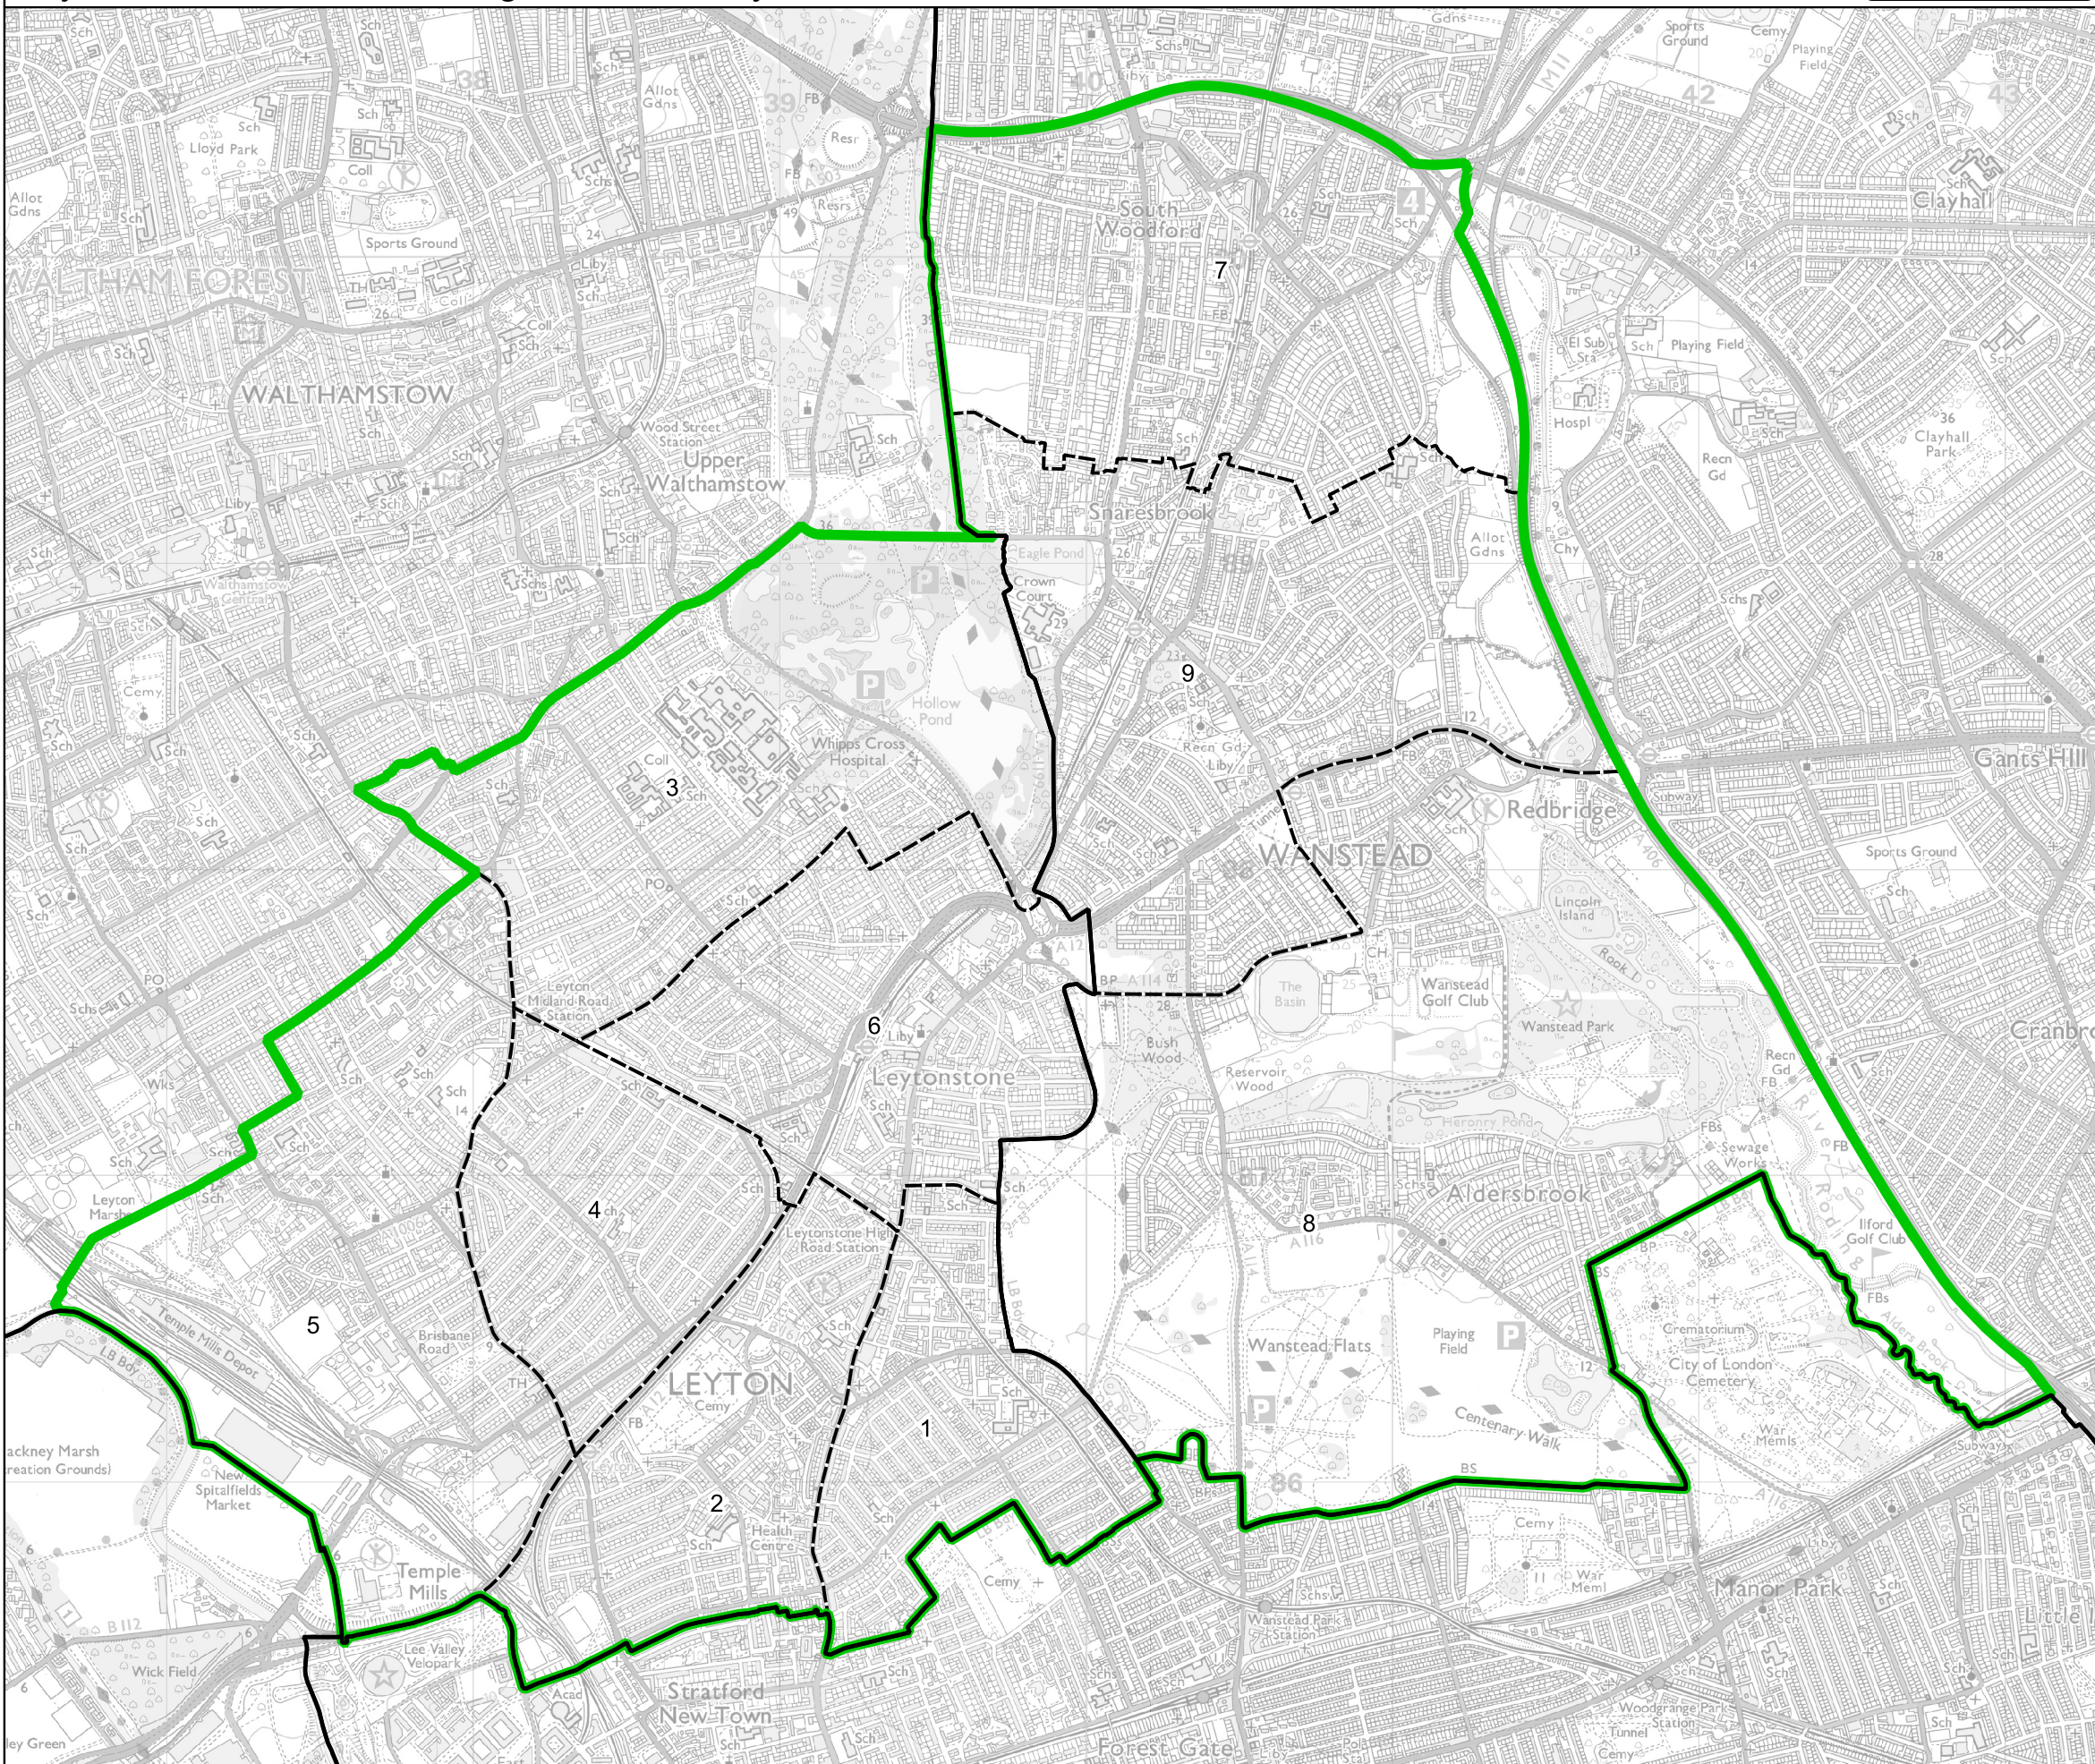

# Boundary Commission for England - Final Recommendations for the London Region

## Leyton and Wanstead Borough Constituency - Electorate 71,330

Wards:

- 1 Cann Hall
- 2 Cathall
- 3 Forest
- 4 Grove Green
- 5 Leyton
- 6 Leytonstone
- 7 South Woodford
- 8 Wanstead Park
- 9 Wanstead Village

- Constituency
- Local Authorities
- Wards

0 0.3 0.6 km

© Crown copyright and database rights 2023 OS 100018289. You are permitted to use this data solely to enable you to respond to, or interact with, the organisation that provided you with the data. You are not permitted to copy, sub-licence, distribute or sell any of this data to third parties in any form. Third party rights to enforce the terms of this licence shall be reserved to OS.