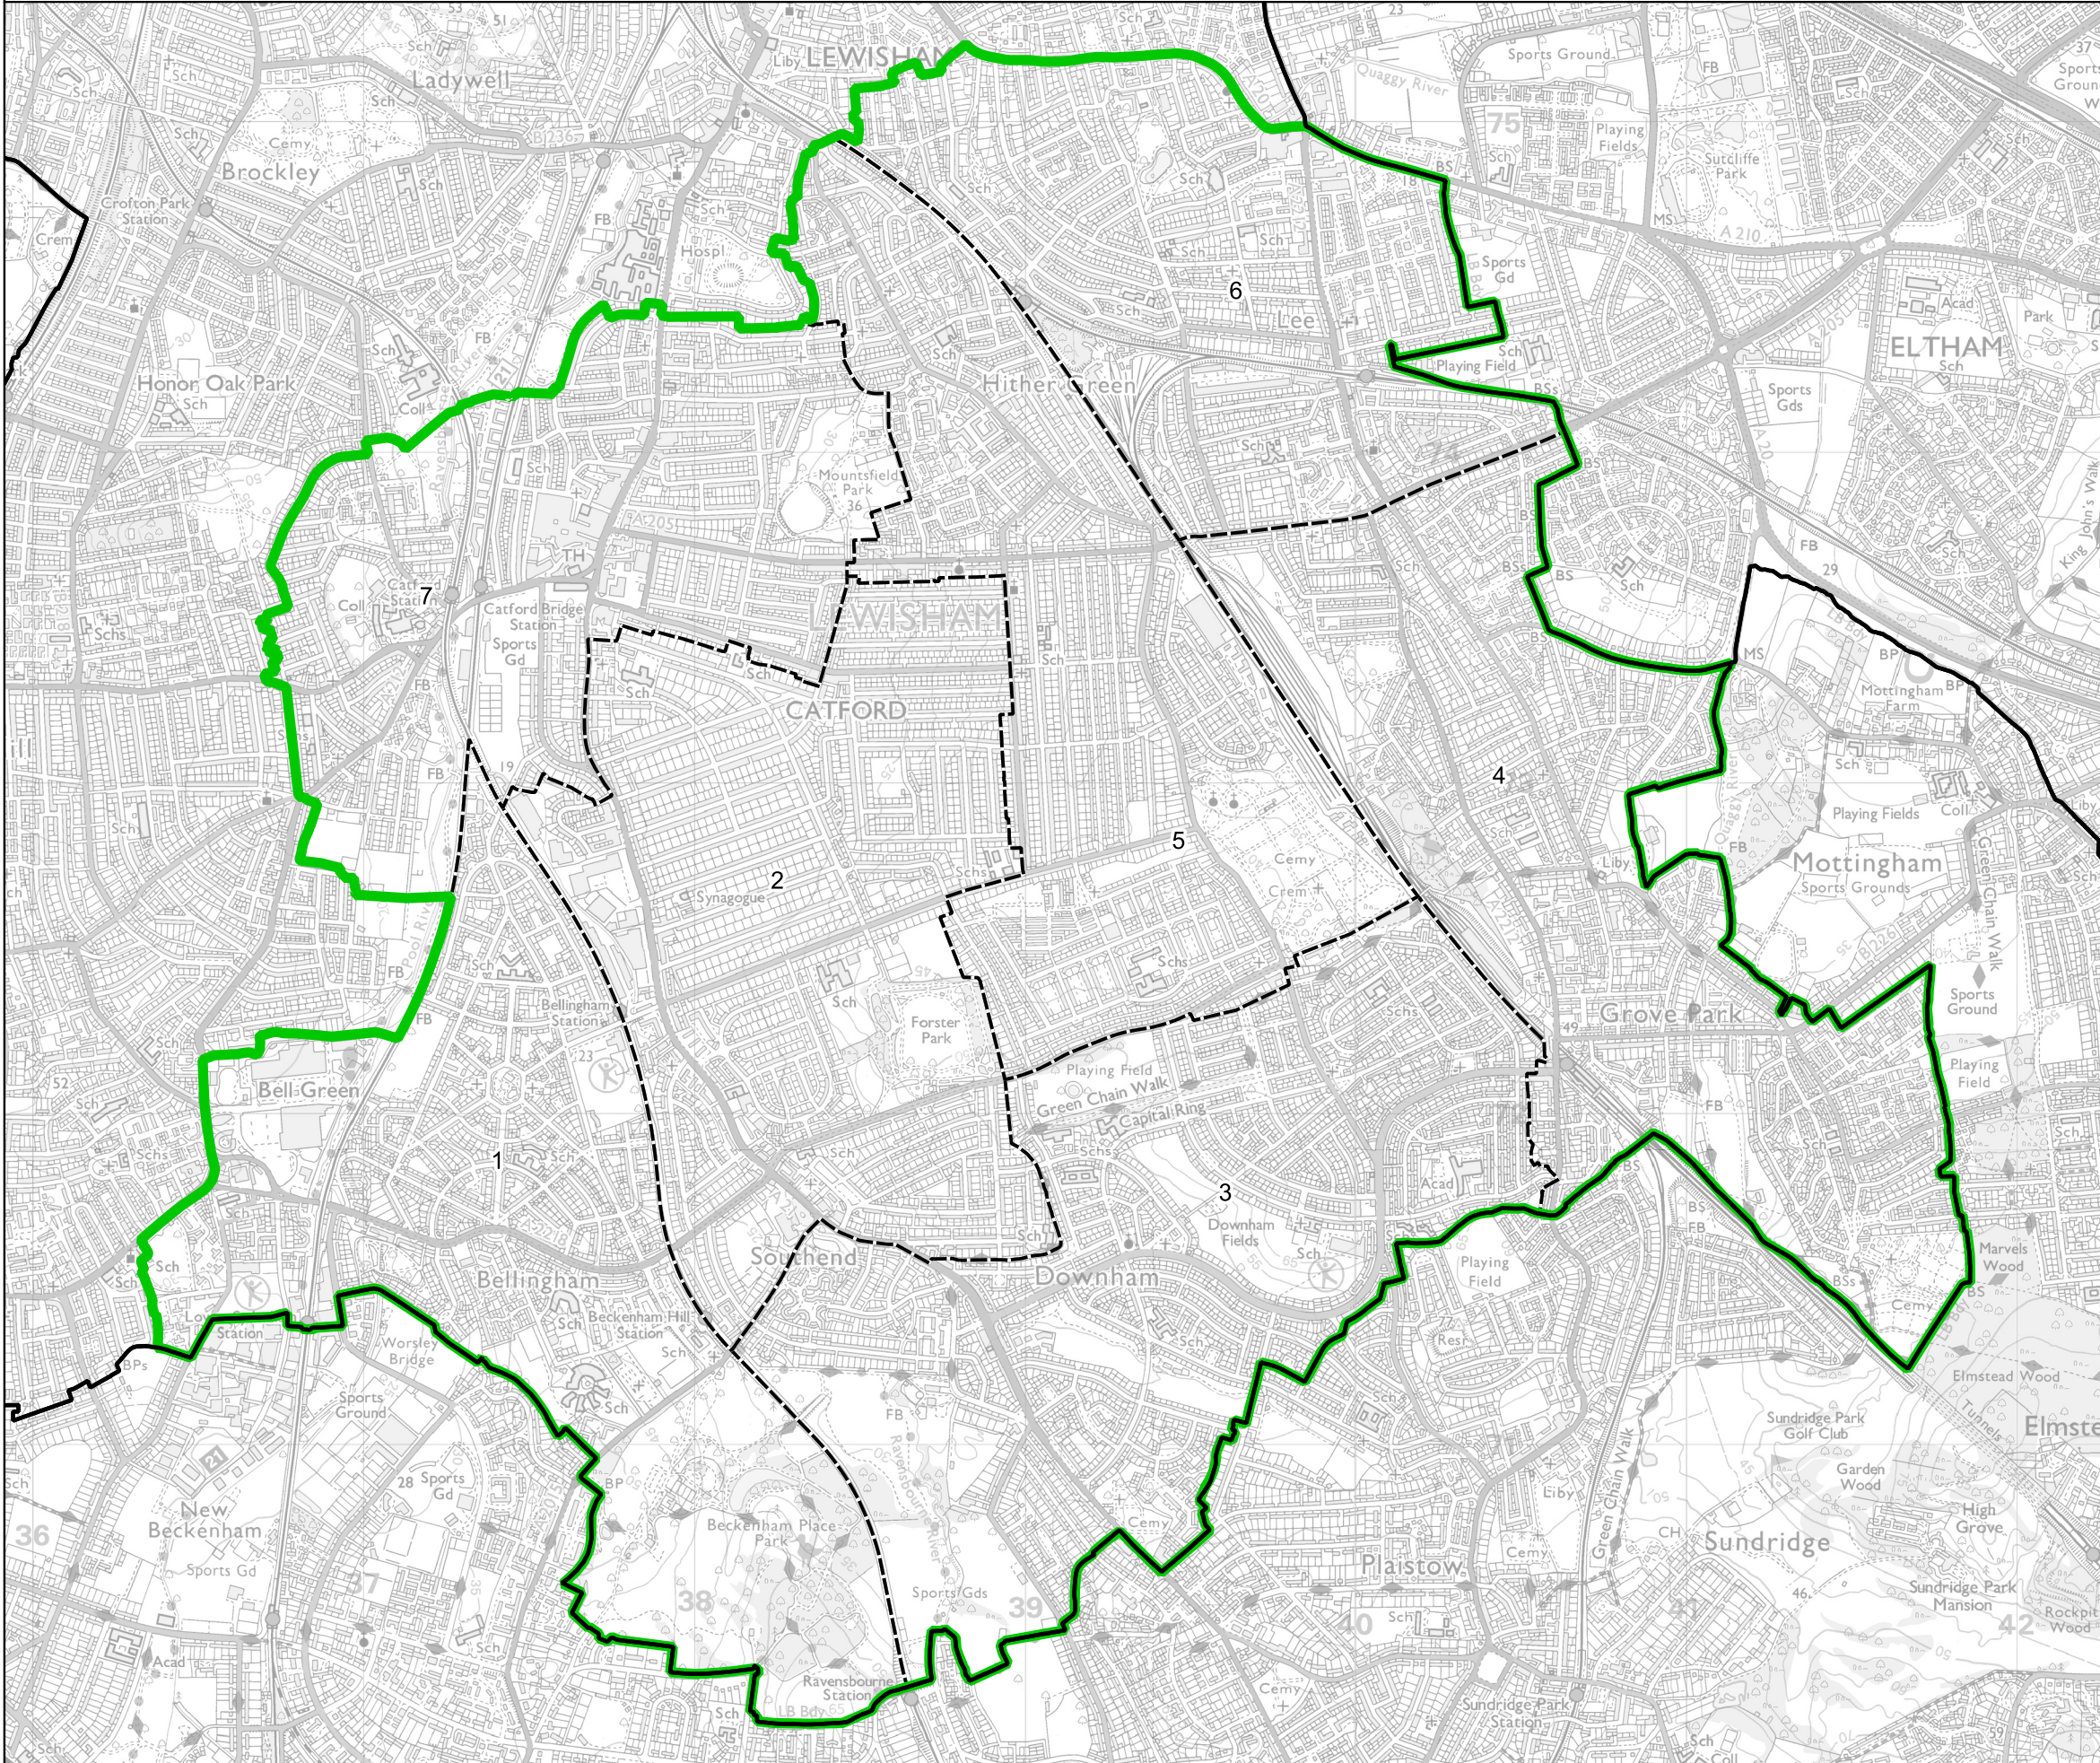

Boundary Commission for England - Final Recommendations for the London Region

Lewisham East Borough Constituency - Electorate 71,706

- Wards:
- 1 Bellingham
 - 2 Catford South
 - 3 Downham
 - 4 Grove Park
 - 5 Hither Green
 - 6 Lee Green
 - 7 Rushey Green

 Constituency
 Local Authorities
 Wards

0 0.3 0.6 km 

© Crown copyright and database rights 2023 OS 100018289. You are permitted to use this data solely to enable you to respond to, or interact with, the organisation that provided you with the data. You are not permitted to copy, sub-licence, distribute or sell any of this data to third parties in any form. Third party rights to enforce the terms of this licence shall be reserved to OS.