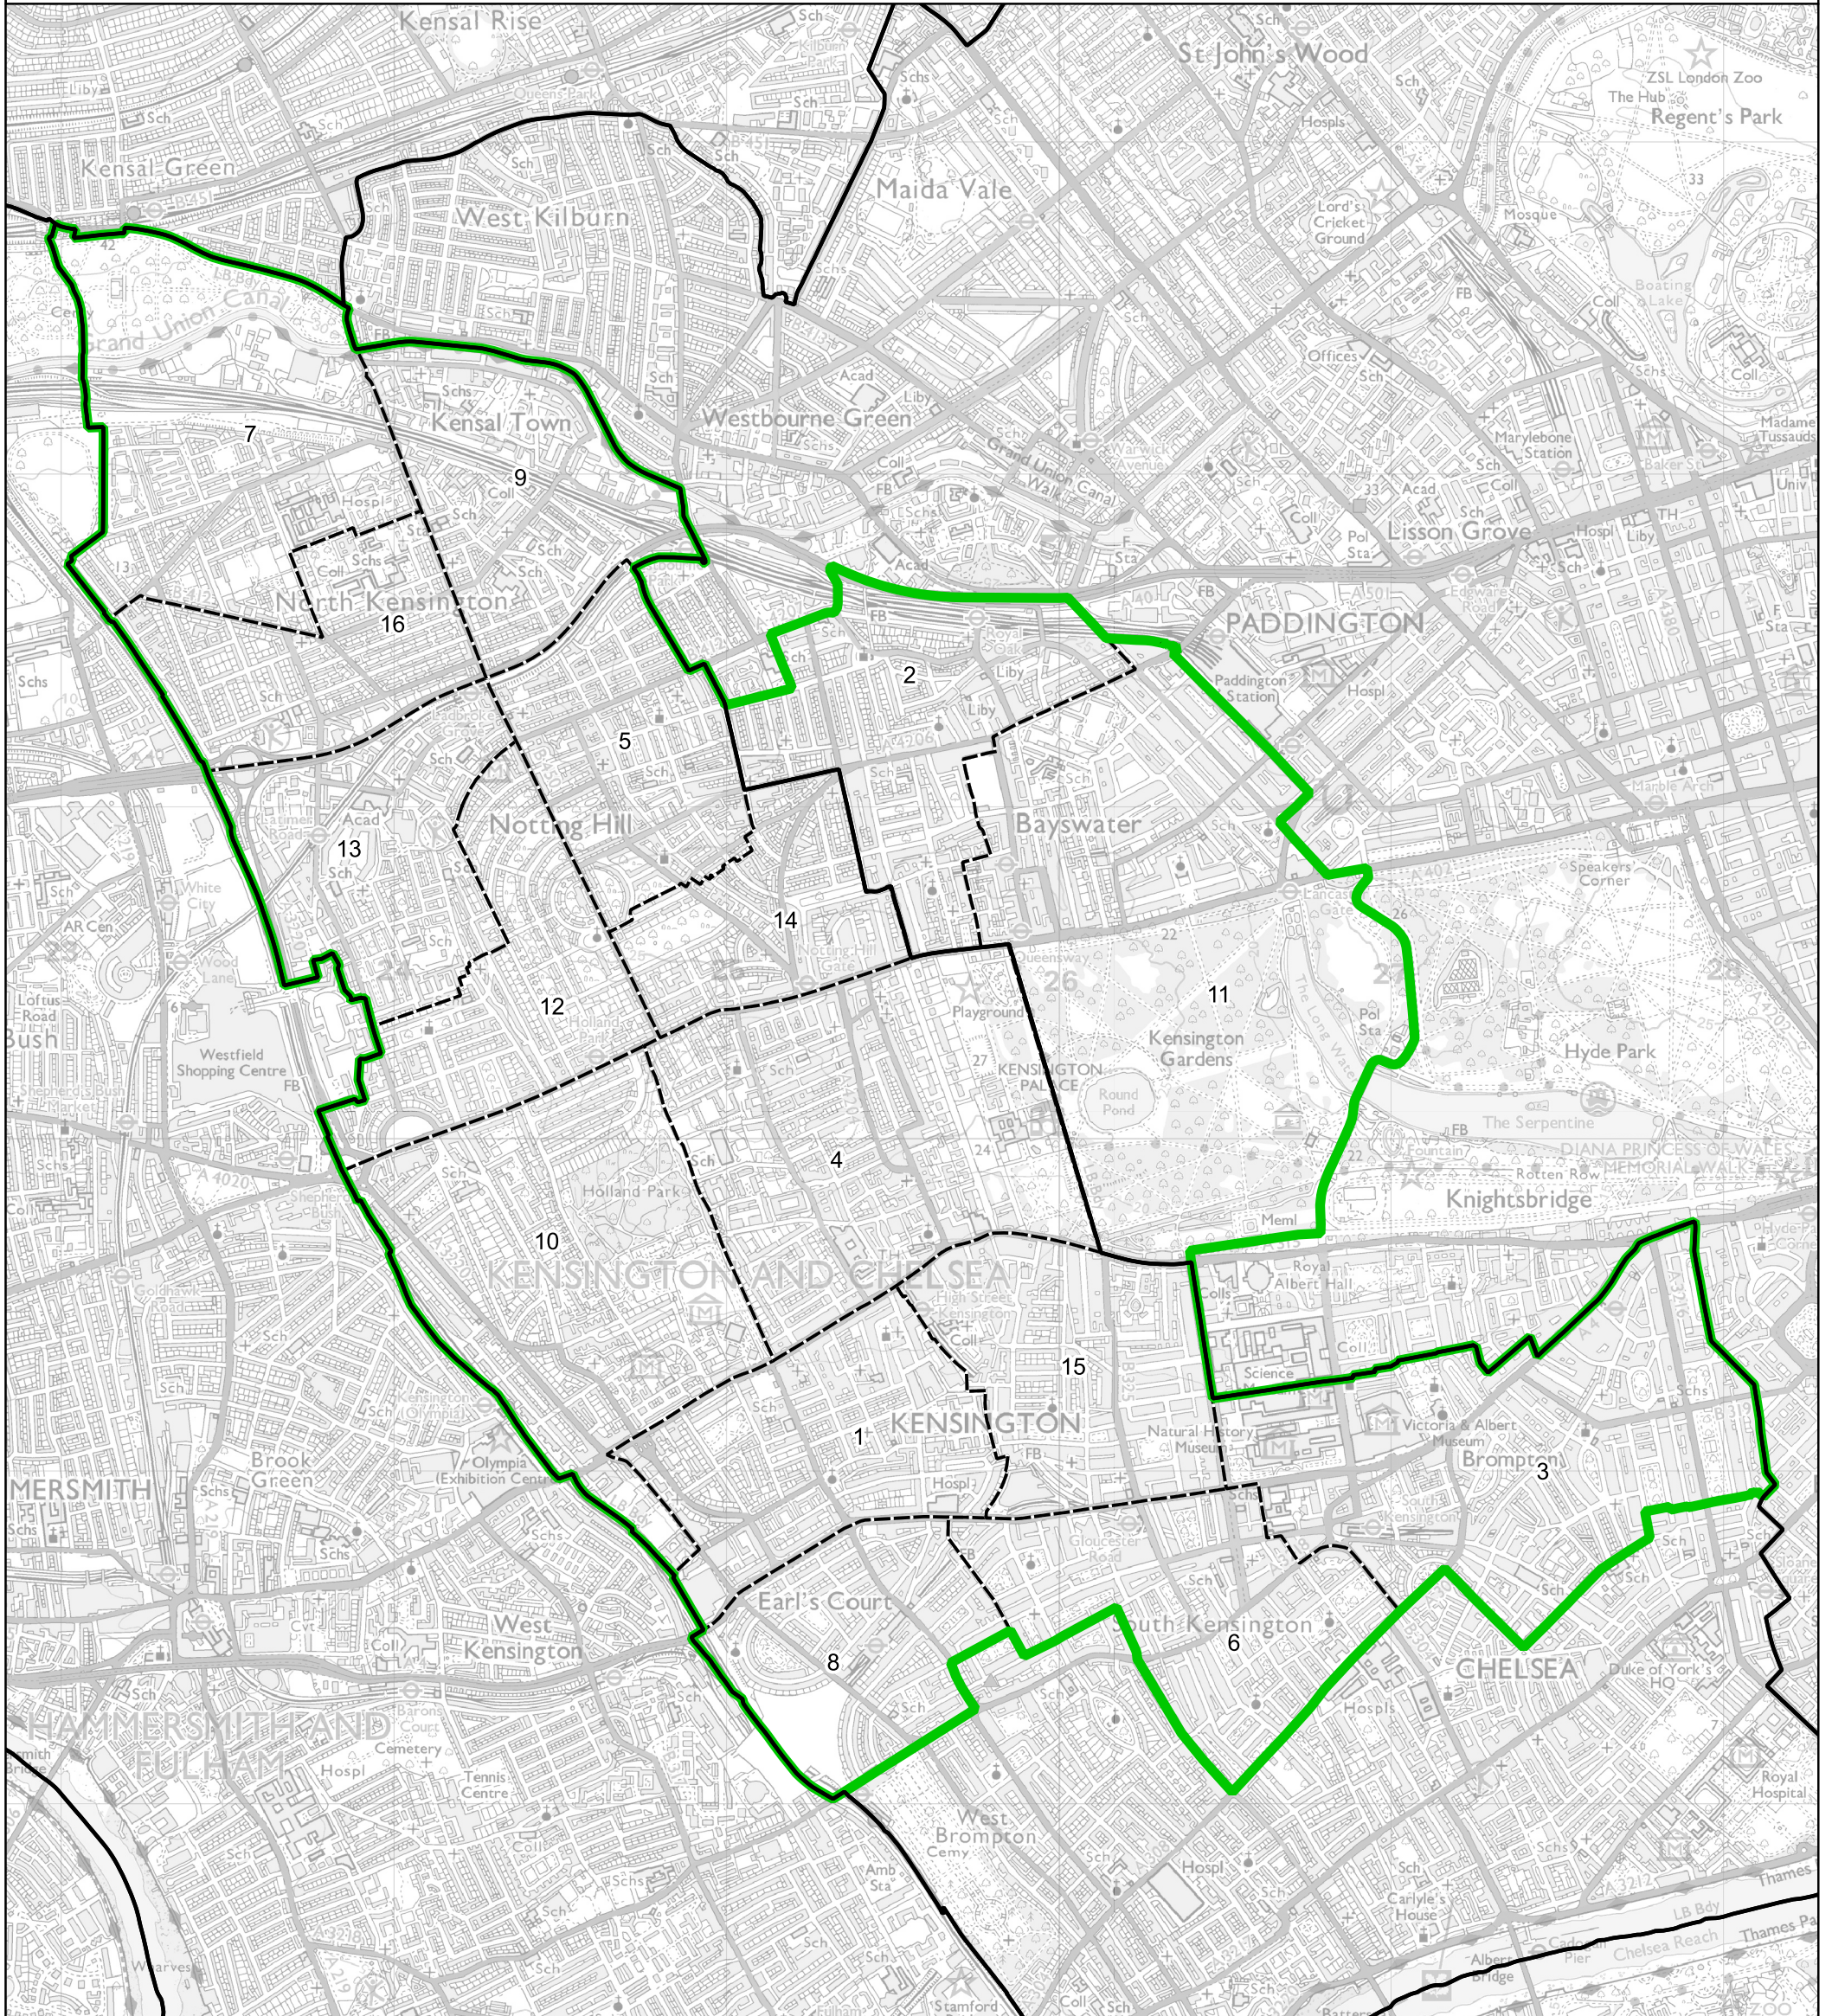

Boundary Commission for England - Final Recommendations for the London Region

Kensington and Bayswater Borough Constituency - Electorate 75,980

Wards:

- | | |
|------------------------|-------------------|
| 1 Abingdon | 9 Golborne |
| 2 Bayswater | 10 Holland |
| 3 Brompton & Hans Town | 11 Lancaster Gate |
| 4 Campden | 12 Norland |
| 5 Colville | 13 Notting Dale |
| 6 Courtfield | 14 Pembridge |
| 7 Dalgarno | 15 Queen's Gate |
| 8 Earl's Court | 16 St. Helen's |

- █ Constituency
- Local Authorities
- Wards

© Crown copyright and database rights 2023 OS 100018289. You are permitted to use this data solely to enable you to respond to, or interact with, the organisation that provided you with the data. You are not permitted to copy, sub-licence, distribute or sell any of this data to third parties in any form. Third party rights to enforce the terms of this licence shall be reserved to OS.