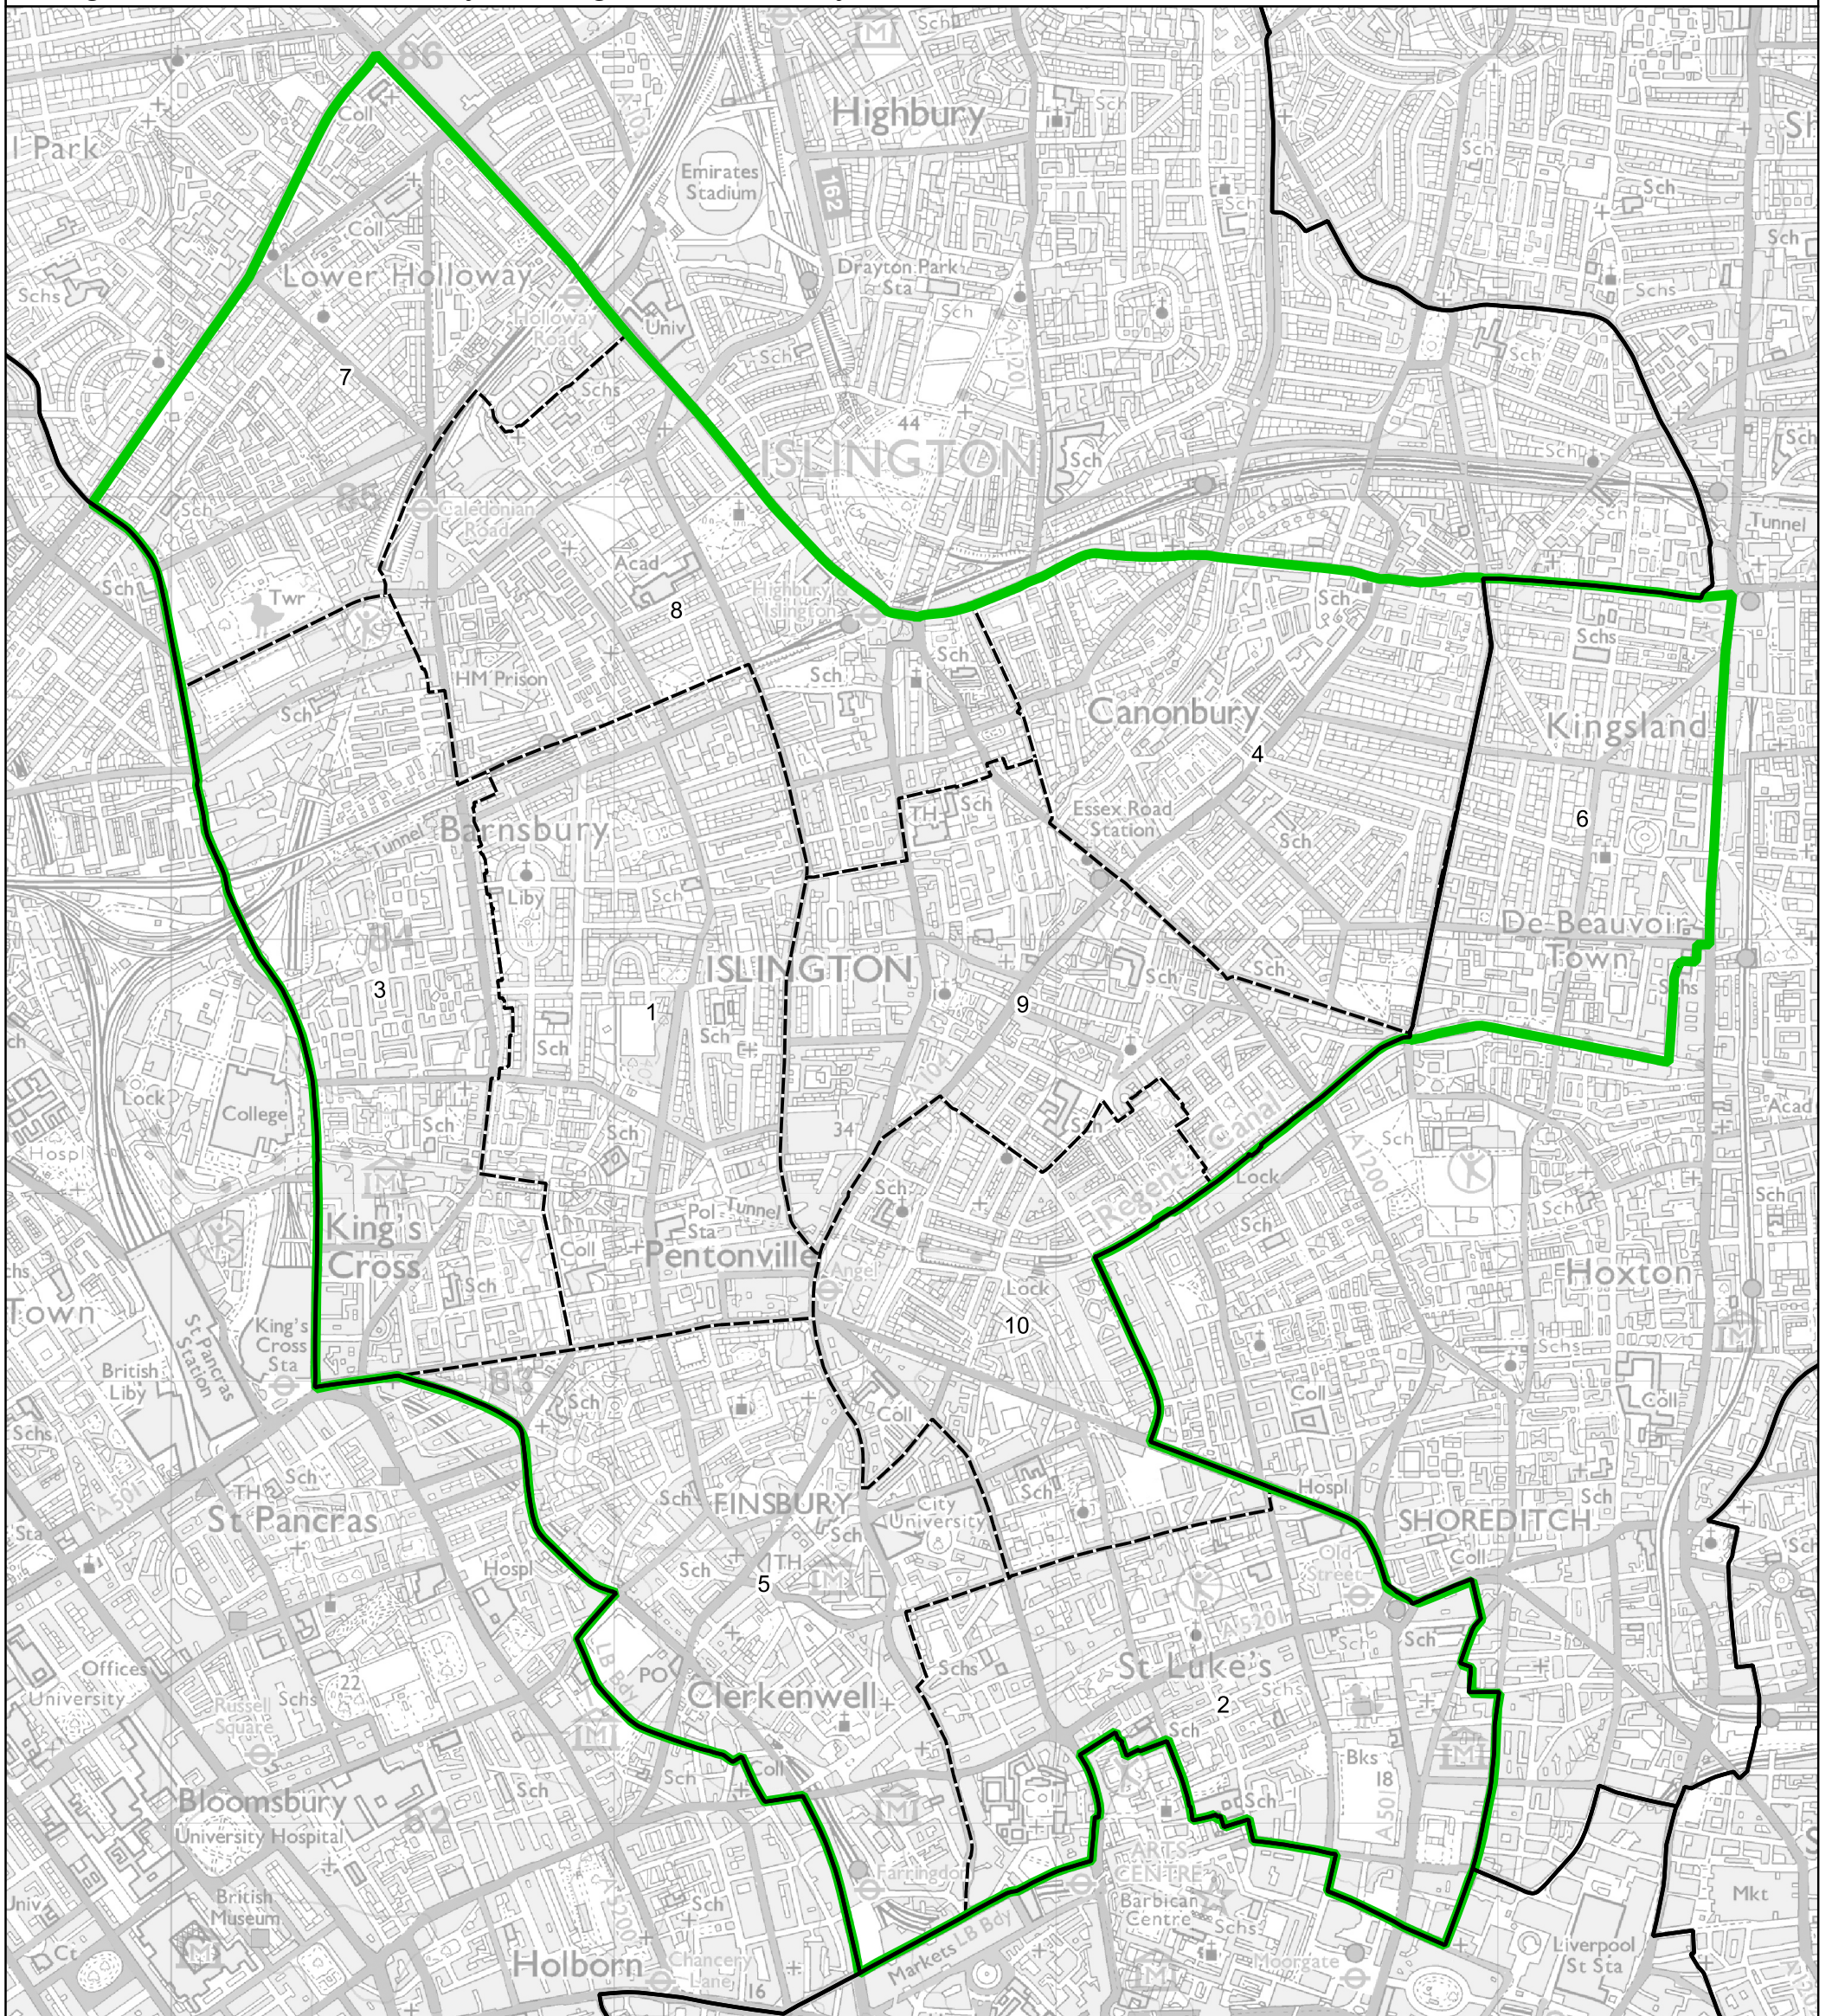

Boundary Commission for England - Final Recommendations for the London Region
 Islington South and Finsbury Borough Constituency - Electorate 75,905

- Wards:
- | | |
|---------------|---------------------------|
| 1 Barnsbury | 9 St Mary's & St James' |
| 2 Bunhill | 10 St Peter's & Canalside |
| 3 Caledonian | |
| 4 Canonbury | |
| 5 Clerkenwell | |
| 6 De Beauvoir | |
| 7 Holloway | |
| 8 Laycock | |

- Constituency
- Local Authorities
- Wards

© Crown copyright and database rights 2023 OS 100018289. You are permitted to use this data solely to enable you to respond to, or interact with, the organisation that provided you with the data. You are not permitted to copy, sub-licence, distribute or sell any of this data to third parties in any form. Third party rights to enforce the terms of this licence shall be reserved to OS.