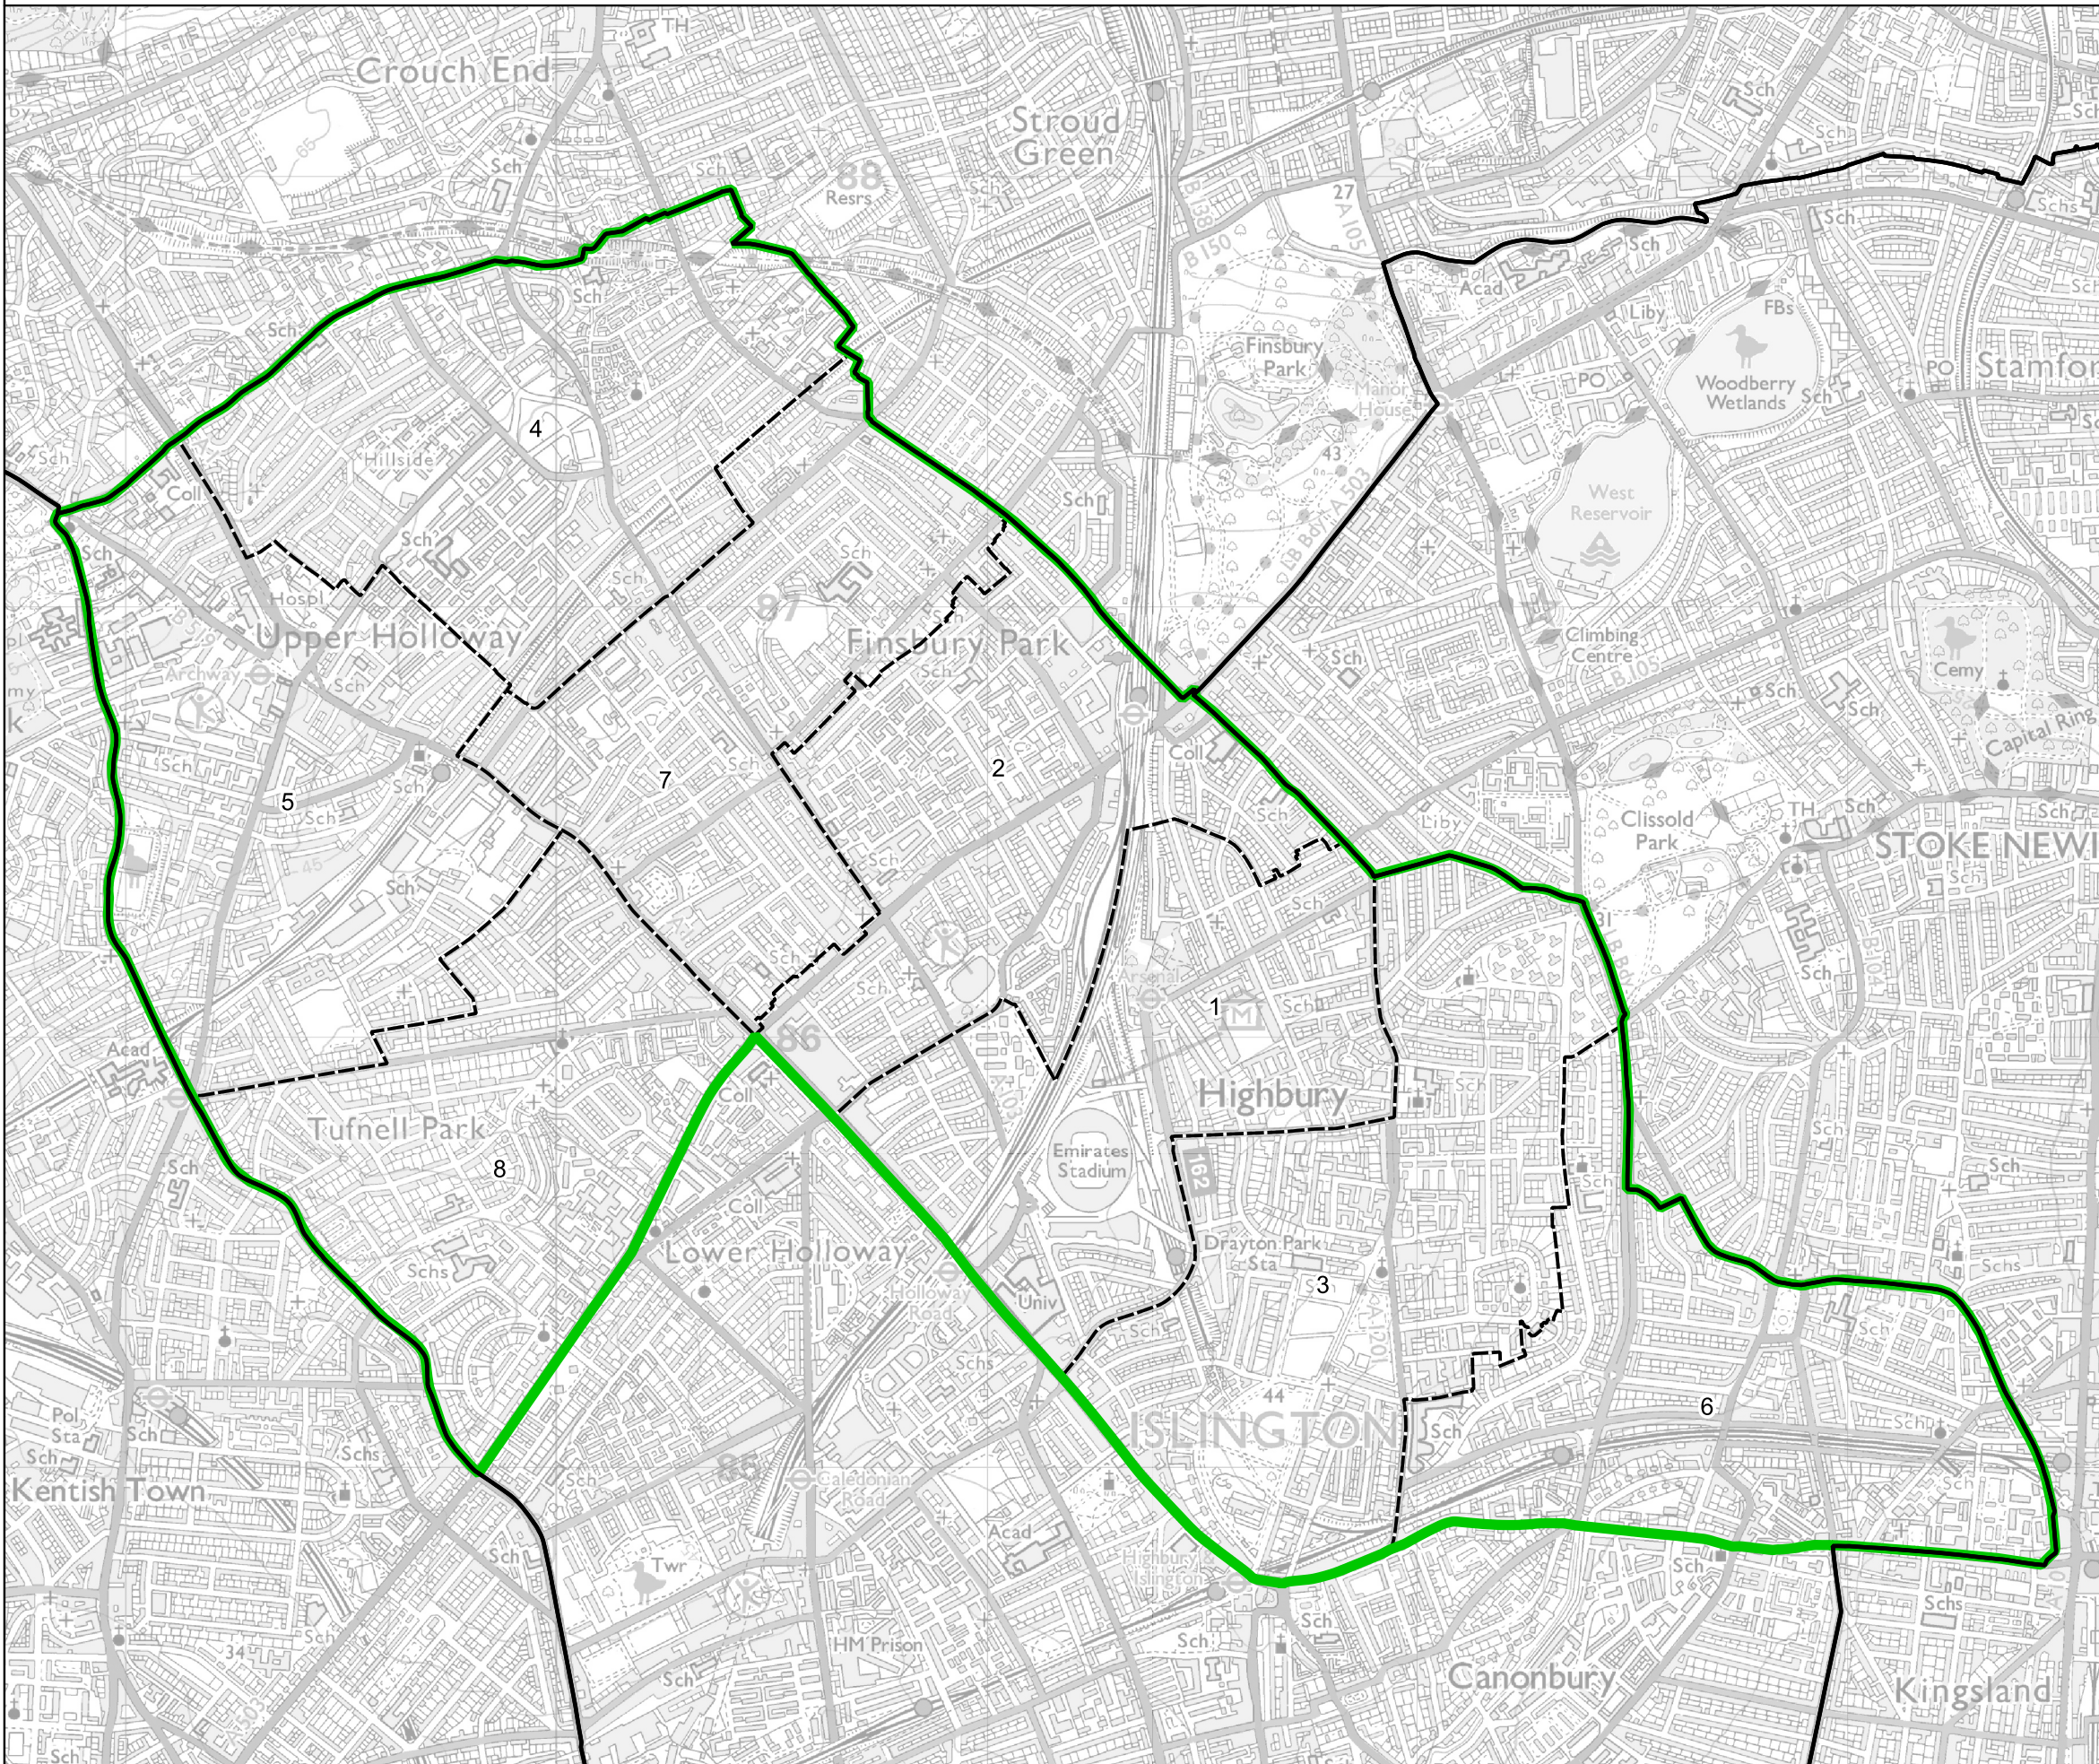

Boundary Commission for England - Final Recommendations for the London Region

Islington North Borough Constituency - Electorate 73,970

Wards:

- 1 Arsenal
- 2 Finsbury Park
- 3 Highbury
- 4 Hillrise
- 5 Junction
- 6 Mildmay
- 7 Tollington
- 8 Tufnell Park

- Constituency
- Local Authorities
- Wards

0 0.2 0.4 km

© Crown copyright and database rights 2023 OS 100018289. You are permitted to use this data solely to enable you to respond to, or interact with, the organisation that provided you with the data. You are not permitted to copy, sub-licence, distribute or sell any of this data to third parties in any form. Third party rights to enforce the terms of this licence shall be reserved to OS.