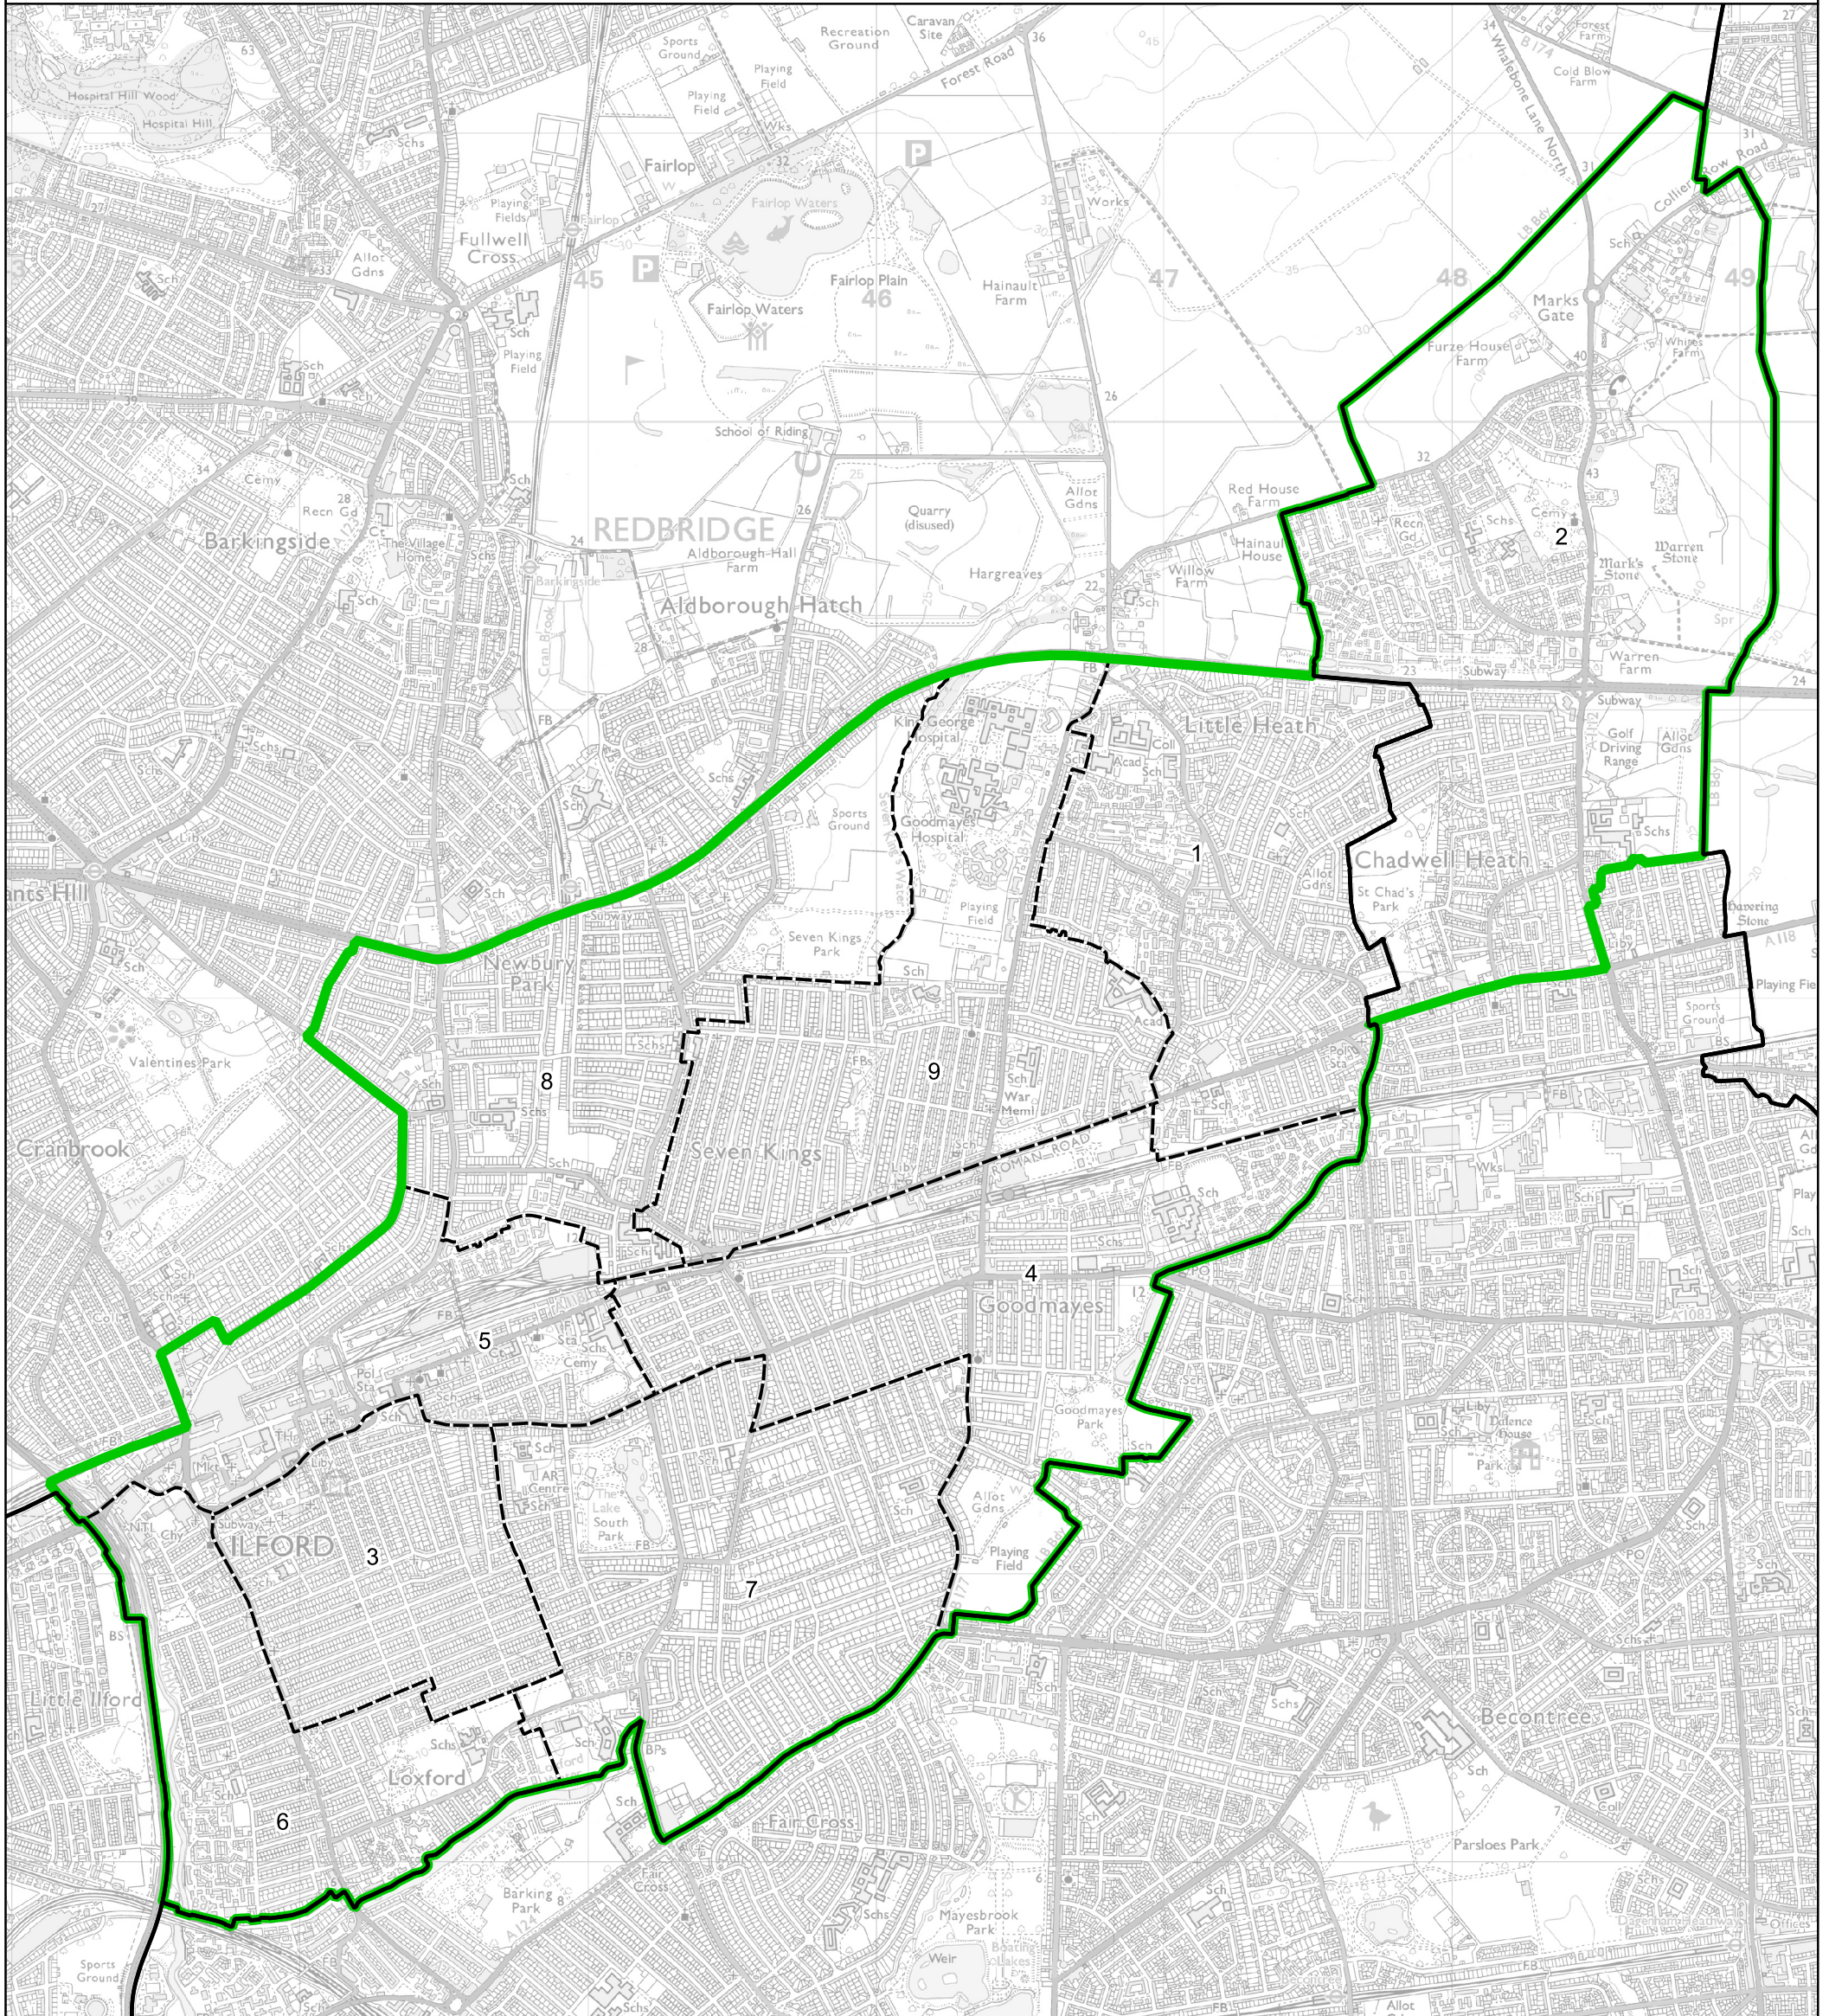

Boundary Commission for England - Final Recommendations for the London Region

Ilford South Borough Constituency - Electorate 74,065

- Wards:
- 1 Chadwell
 - 2 Chadwell Heath
 - 3 Clementswood
 - 4 Goodmayes
 - 5 Ilford Town
 - 6 Loxford
 - 7 Mayfield
 - 8 Newbury
 - 9 Seven Kings

Ilford South Borough Constituency