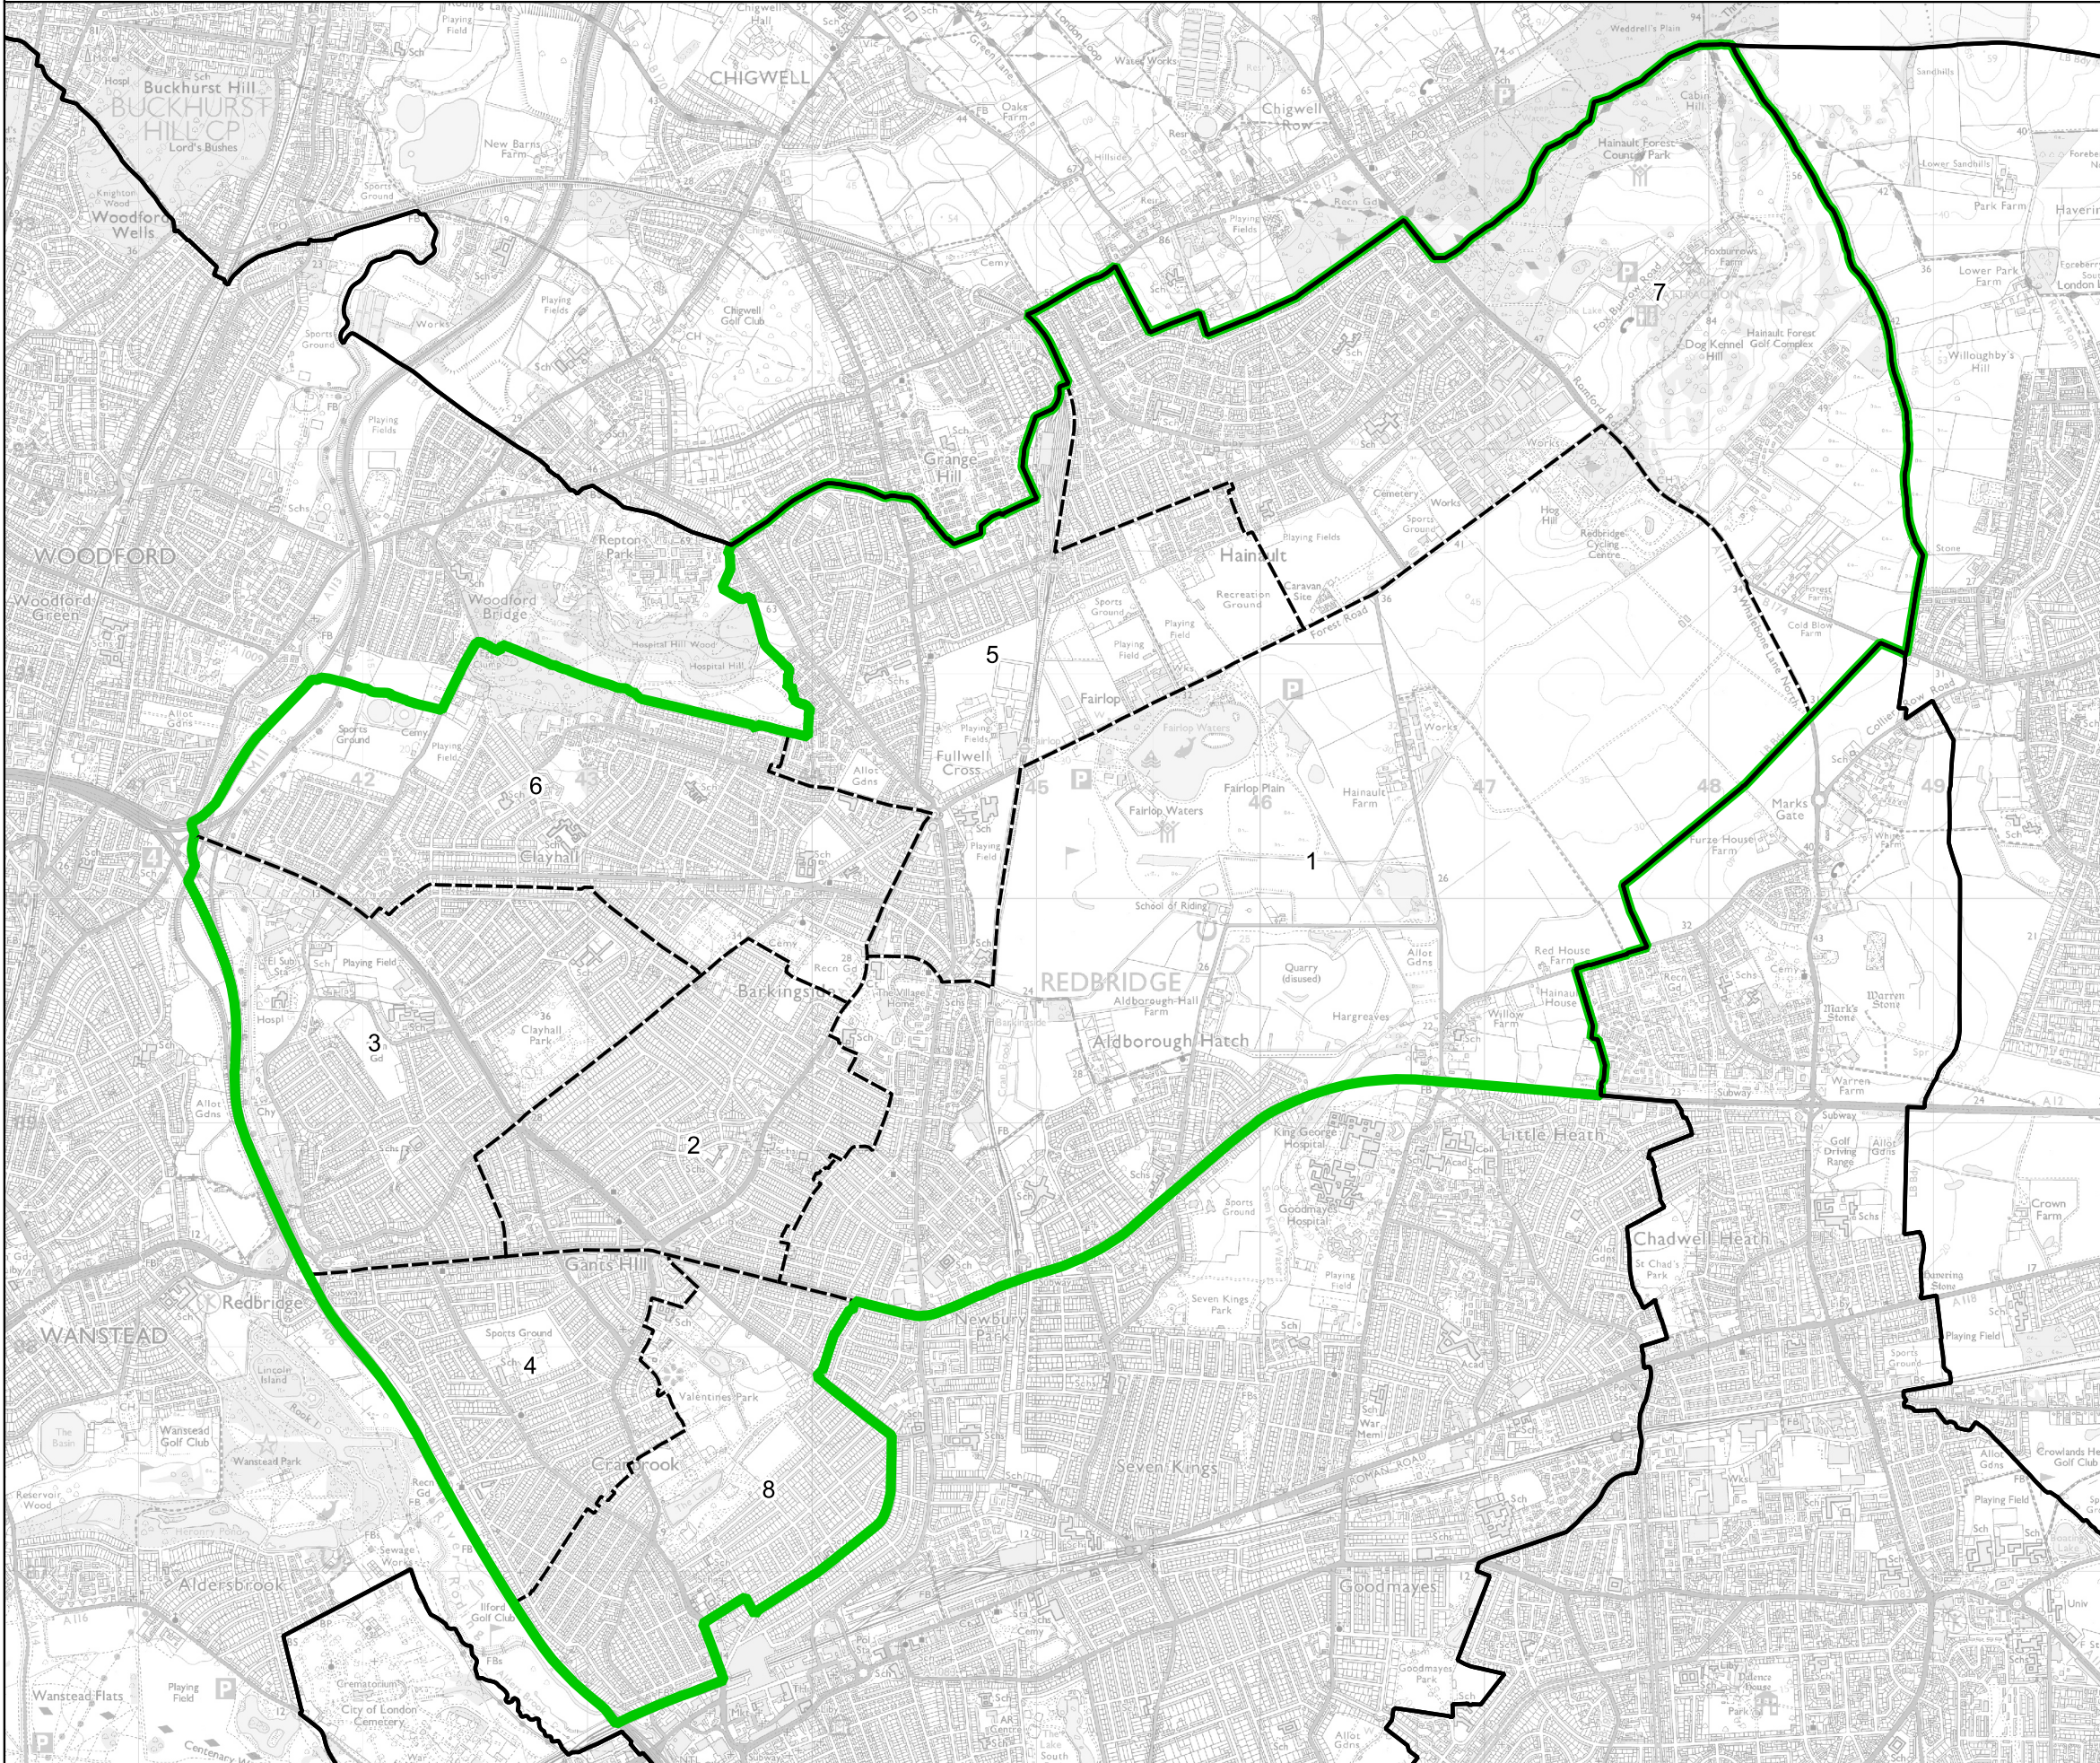

Boundary Commission for England - Final Recommendations for the London Region

Ilford North Borough Constituency - Electorate 74,684

- Wards:
- 1 Aldborough
 - 2 Barkingside
 - 3 Clayhall
 - 4 Cranbrook
 - 5 Fairlop
 - 6 Fullwell
 - 7 Hainault
 - 8 Valentines

- Constituency
- Local Authorities
- Wards

0 0.4 0.8 km

© Crown copyright and database rights 2023 OS 100018289. You are permitted to use this data solely to enable you to respond to, or interact with, the organisation that provided you with the data. You are not permitted to copy, sub-licence, distribute or sell any of this data to third parties in any form. Third party rights to enforce the terms of this licence shall be reserved to OS.