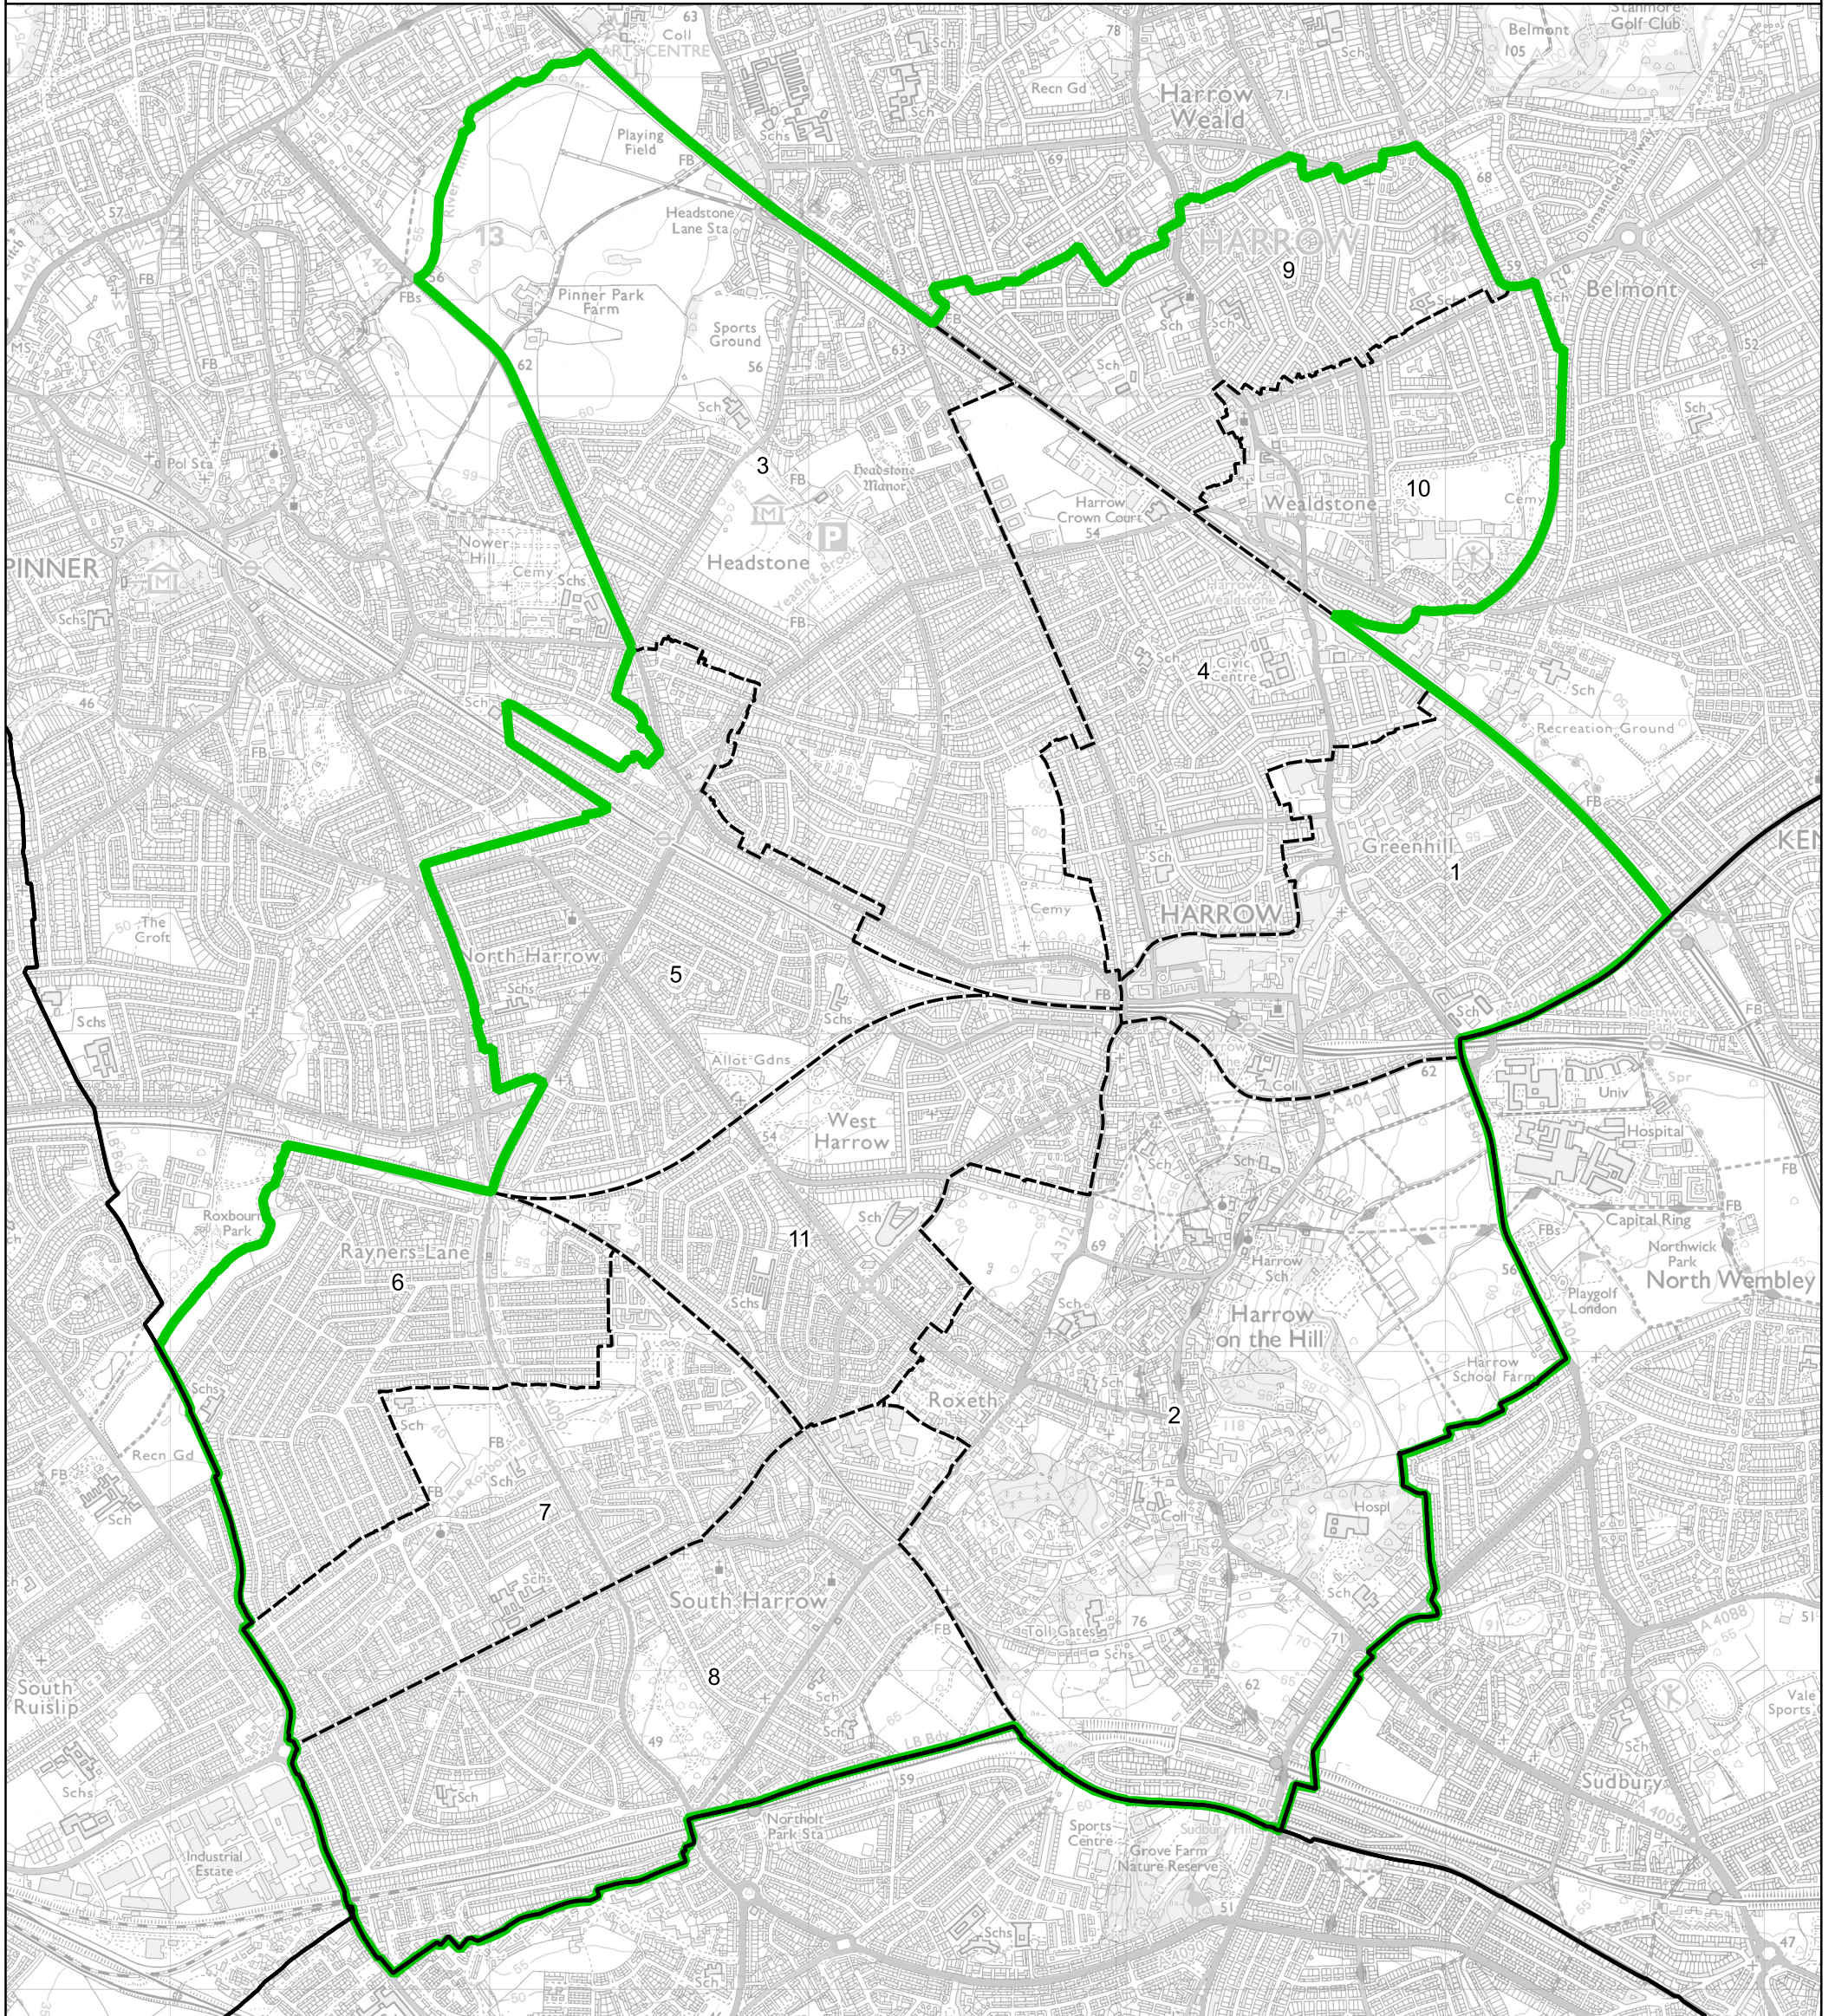

Boundary Commission for England - Final Recommendations for the London Region

Harrow West Borough Constituency - Electorate 74,060

Wards:

- | | |
|----------------------|---------------------|
| 1 Greenhill | 9 Wealdstone North |
| 2 Harrow on the Hill | 10 Wealdstone South |
| 3 Headstone | 11 West Harrow |
| 4 Marlborough | |
| 5 North Harrow | |
| 6 Rayners Lane | |
| 7 Roxbourne | |
| 8 Roxeth | |

-  Constituency
-  Local Authorities
-  Wards

© Crown copyright and database rights 2023 OS 100018289. You are permitted to use this data solely to enable you to respond to, or interact with, the organisation that provided you with the data. You are not permitted to copy, sub-licence, distribute or sell any of this data to third parties in any form. Third party rights to enforce the terms of this licence shall be reserved to OS.