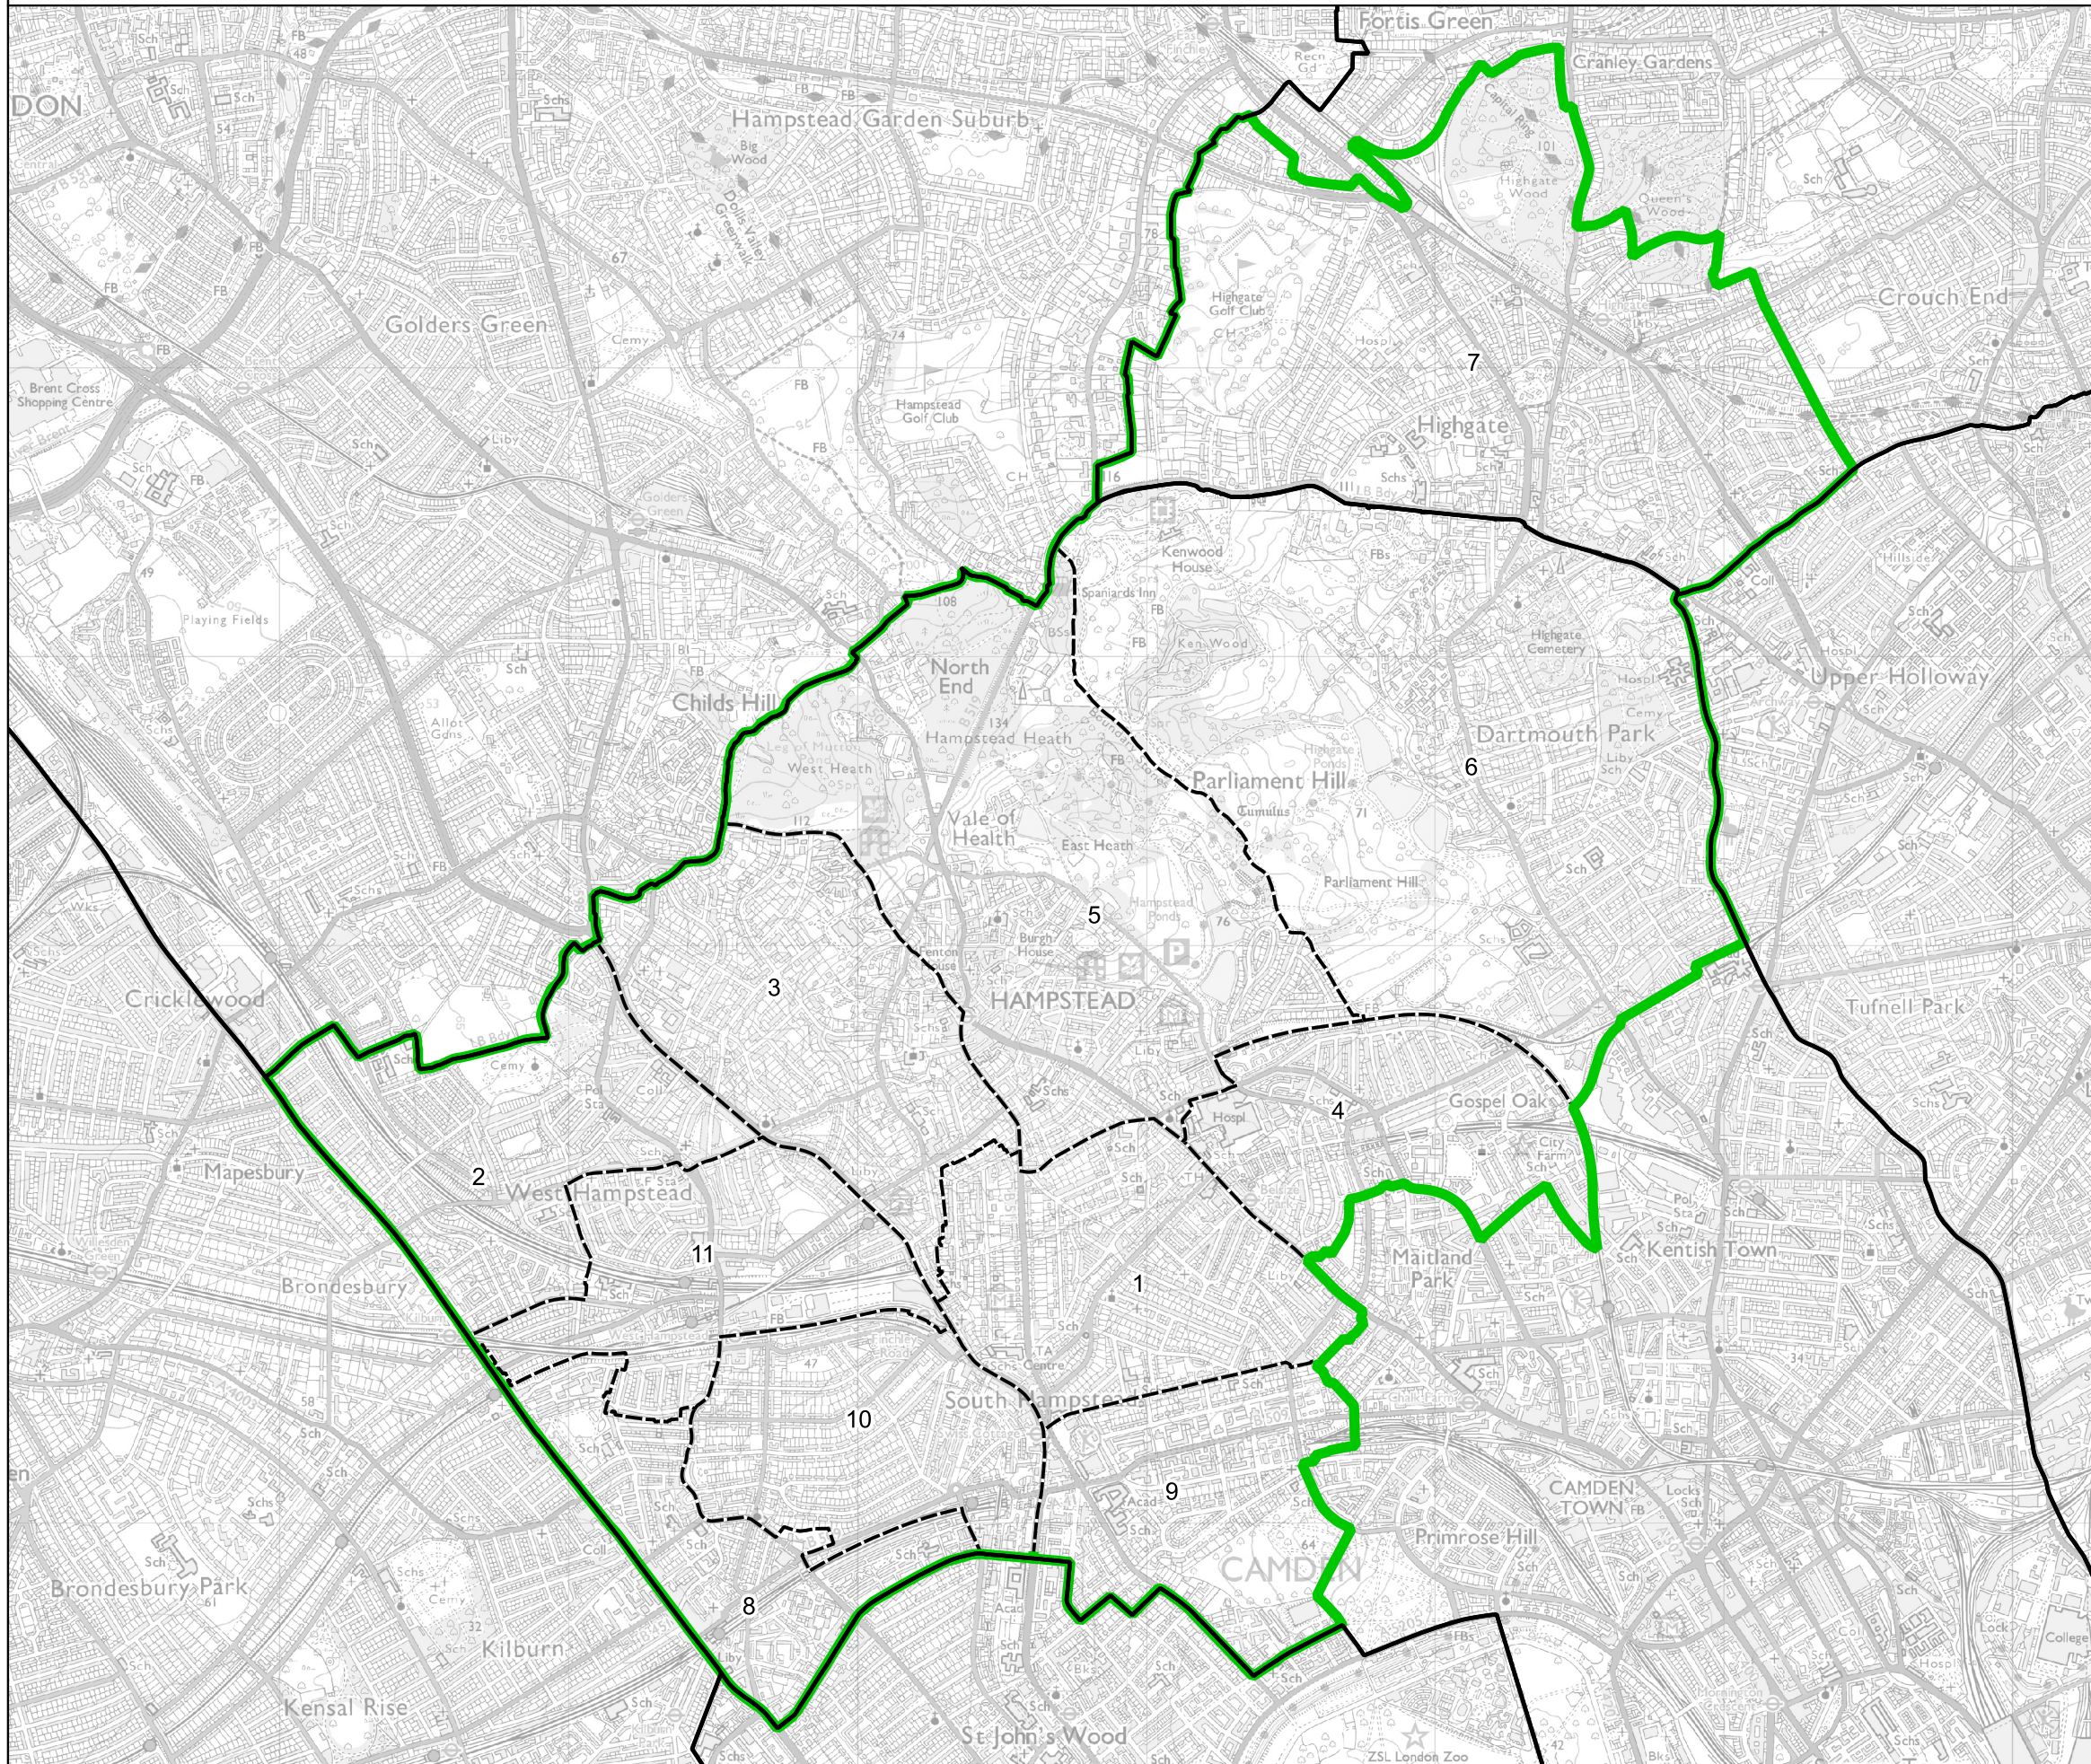

# Boundary Commission for England - Final Recommendations for the London Region

## Hampstead and Highgate Borough Constituency - Electorate 74,222

Wards:

- 1 Belsize
- 2 Fortune Green
- 3 Frognal
- 4 Gospel Oak
- 5 Hampstead Town
- 6 Highgate (Camden)
- 7 Highgate (Haringey)
- 8 Kilburn
- 9 Primrose Hill (Part)
- 10 South Hampstead
- 11 West Hampstead