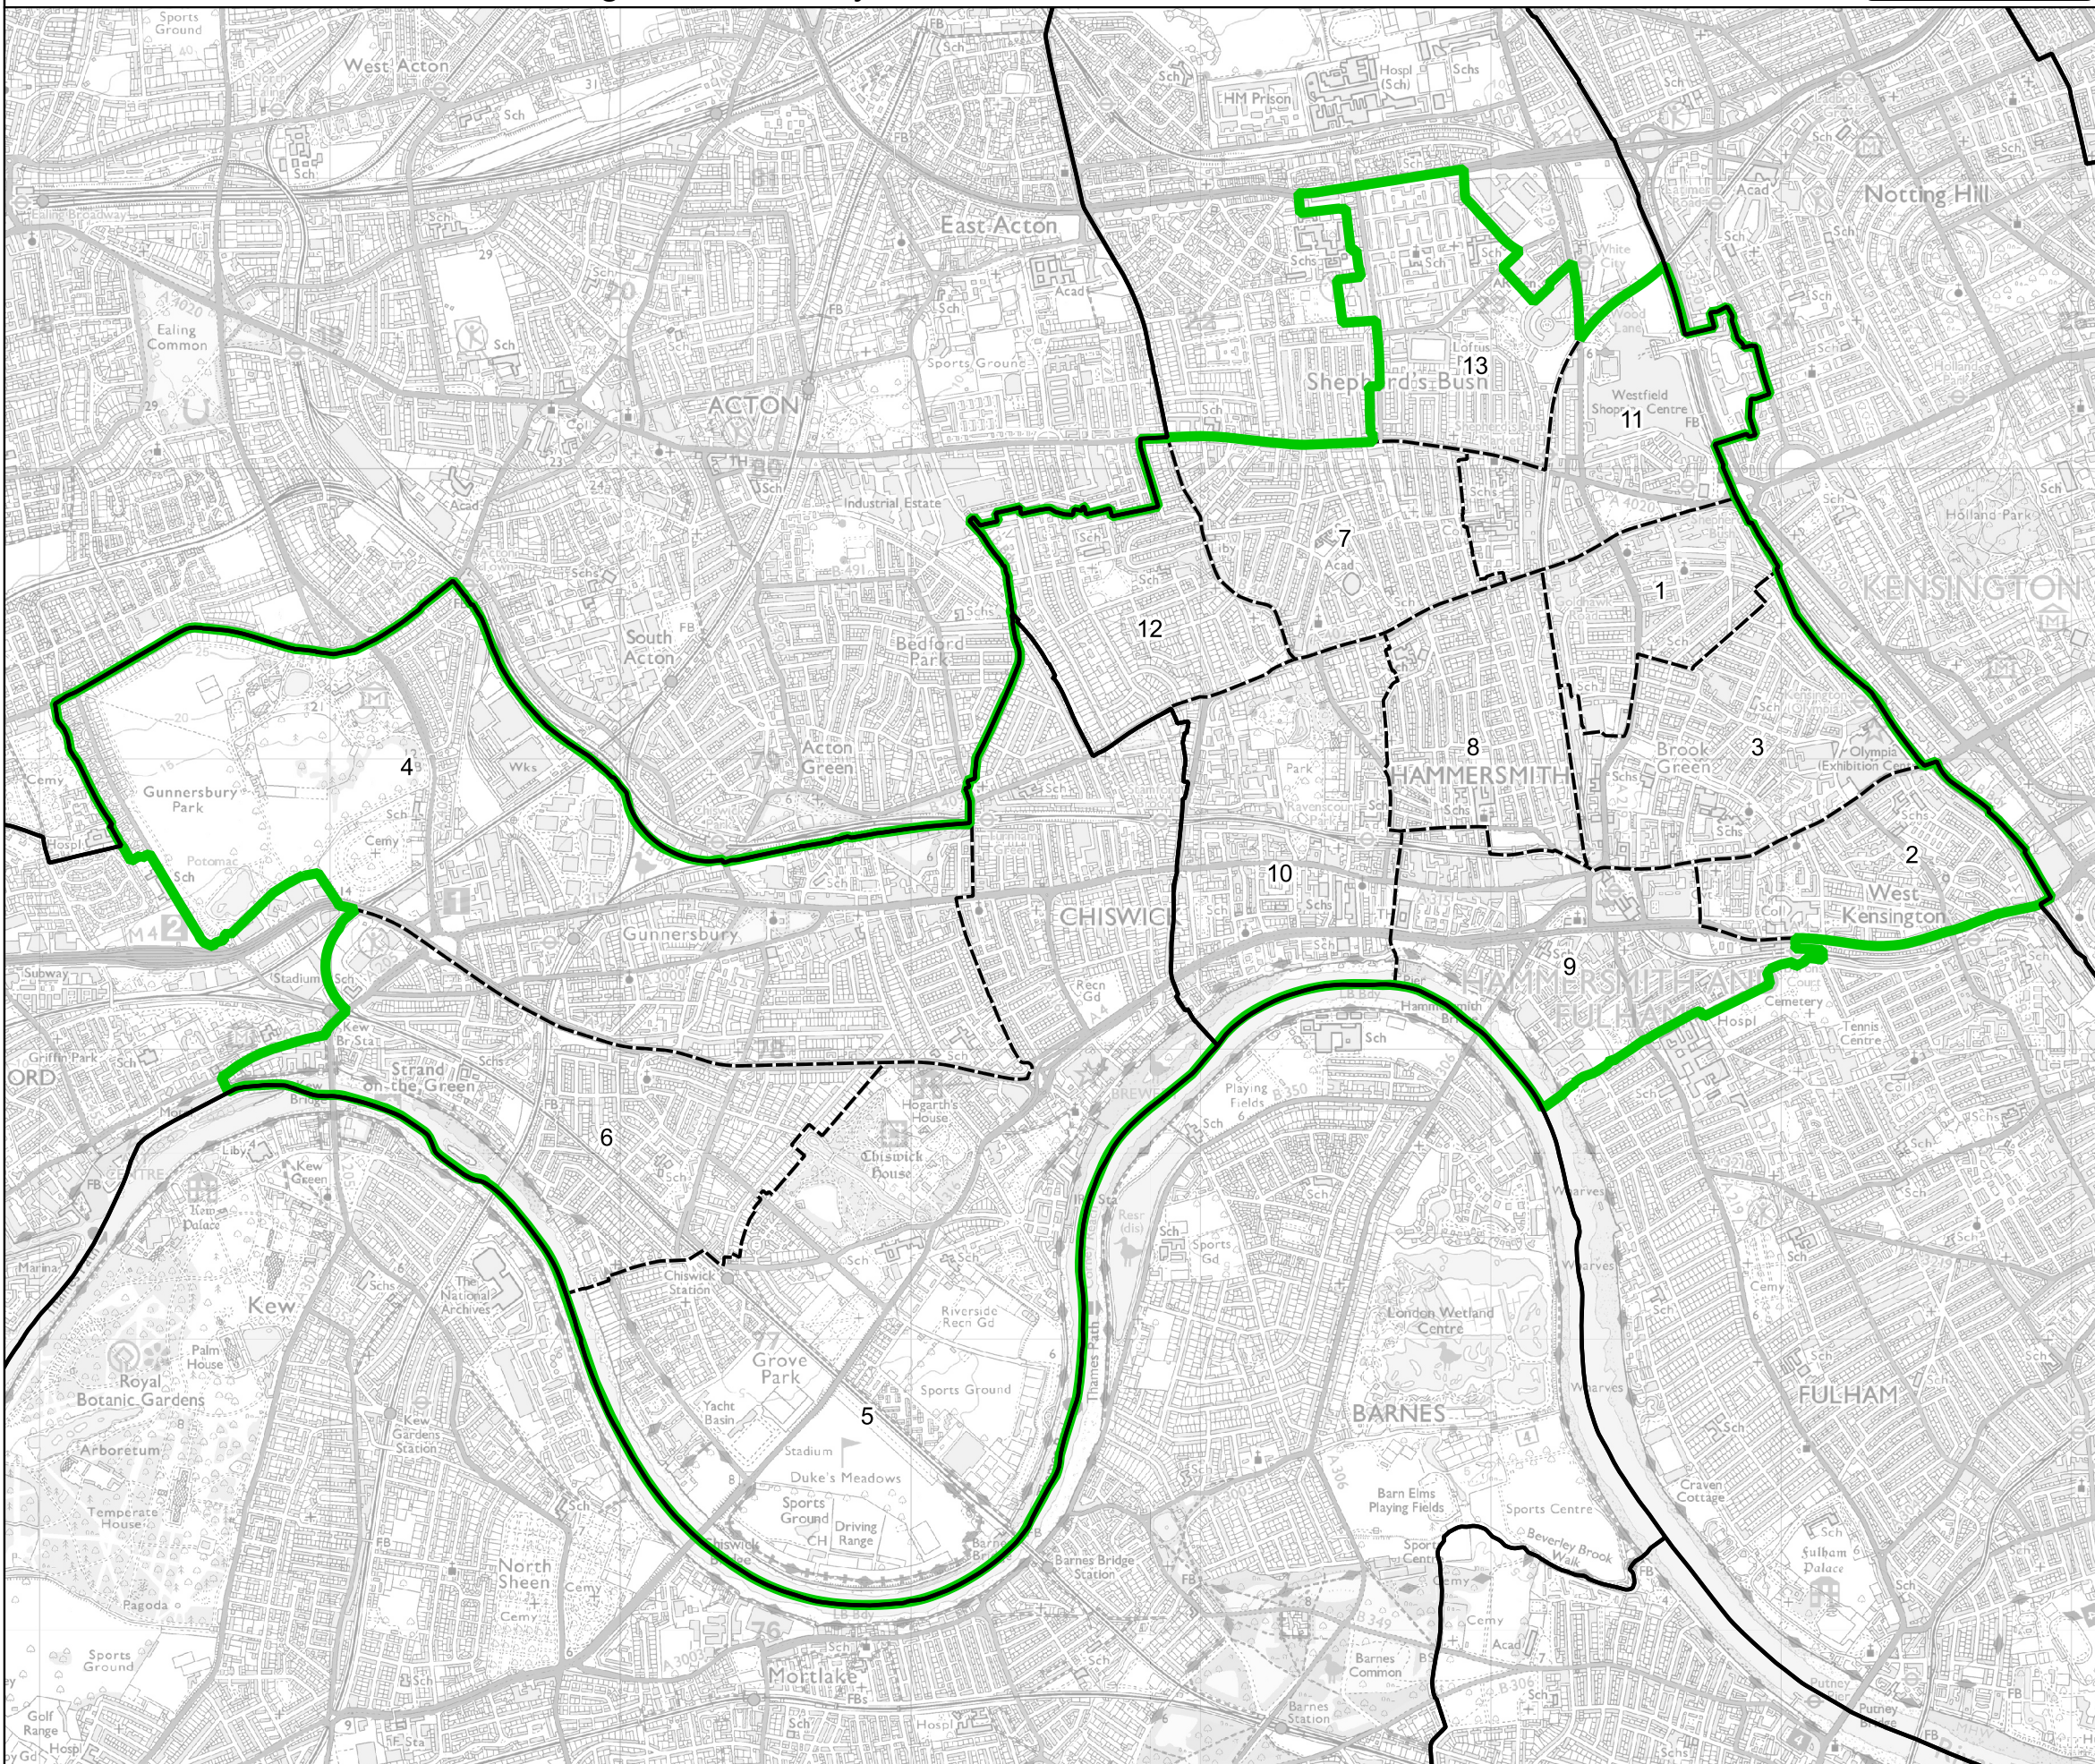

# Boundary Commission for England - Final Recommendations for the London Region

## Hammersmith and Chiswick Borough Constituency - Electorate 74,746

- Wards:
- 1 Addison
  - 2 Avonmore
  - 3 Brook Green
  - 4 Chiswick Gunnersbury
  - 5 Chiswick Homefields
  - 6 Chiswick Riverside
  - 7 Coningham
  - 8 Grove
  - 9 Hammersmith Broadway
  - 10 Ravenscourt
  - 11 Shepherd's Bush Green
  - 12 Wendell Park
  - 13 White City

Constituency  
 Local Authorities  
 Wards

0 0.3 0.6 km

© Crown copyright and database rights 2023 OS 100018289. You are permitted to use this data solely to enable you to respond to, or interact with, the organisation that provided you with the data. You are not permitted to copy, sub-licence, distribute or sell any of this data to third parties in any form. Third party rights to enforce the terms of this licence shall be reserved to OS.