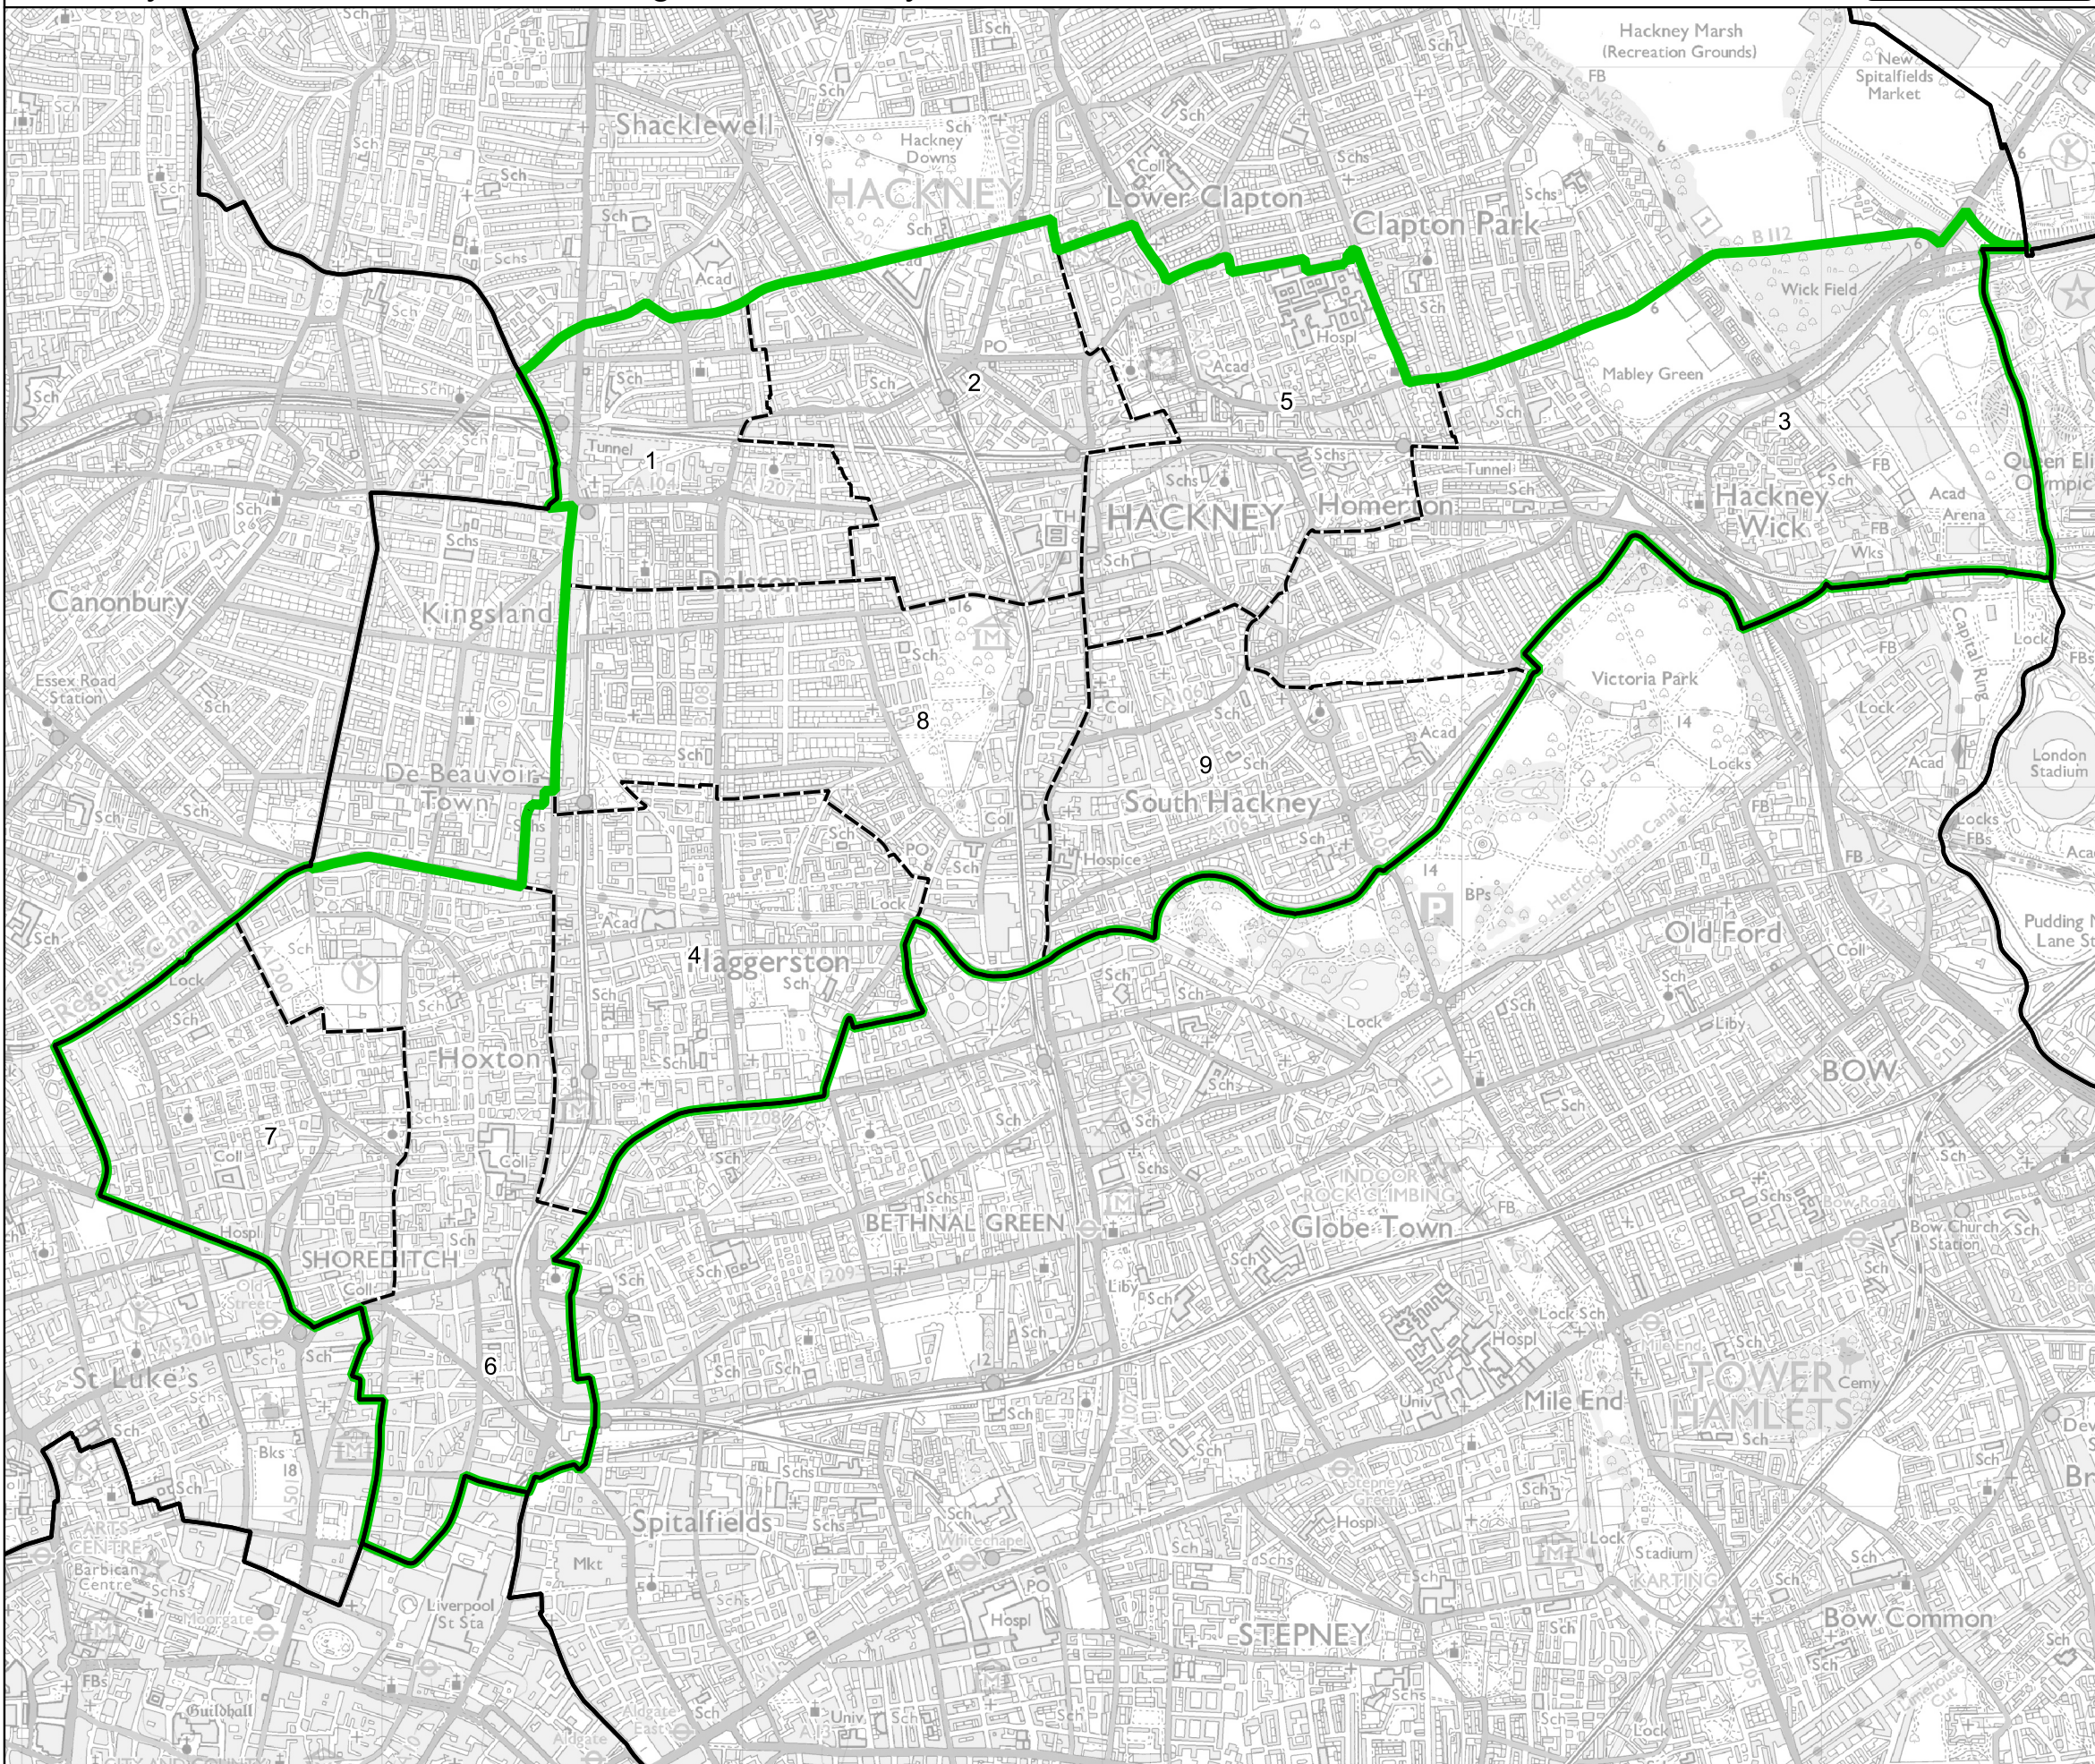

# Boundary Commission for England - Final Recommendations for the London Region

## Hackney South and Shoreditch Borough Constituency - Electorate 75,197

- Wards:
- 1 Dalston
  - 2 Hackney Central
  - 3 Hackney Wick
  - 4 Haggerston
  - 5 Homerton
  - 6 Hoxton East & Shoreditch
  - 7 Hoxton West
  - 8 London Fields
  - 9 Victoria

Hackney South and Shoreditch Borough Constituency