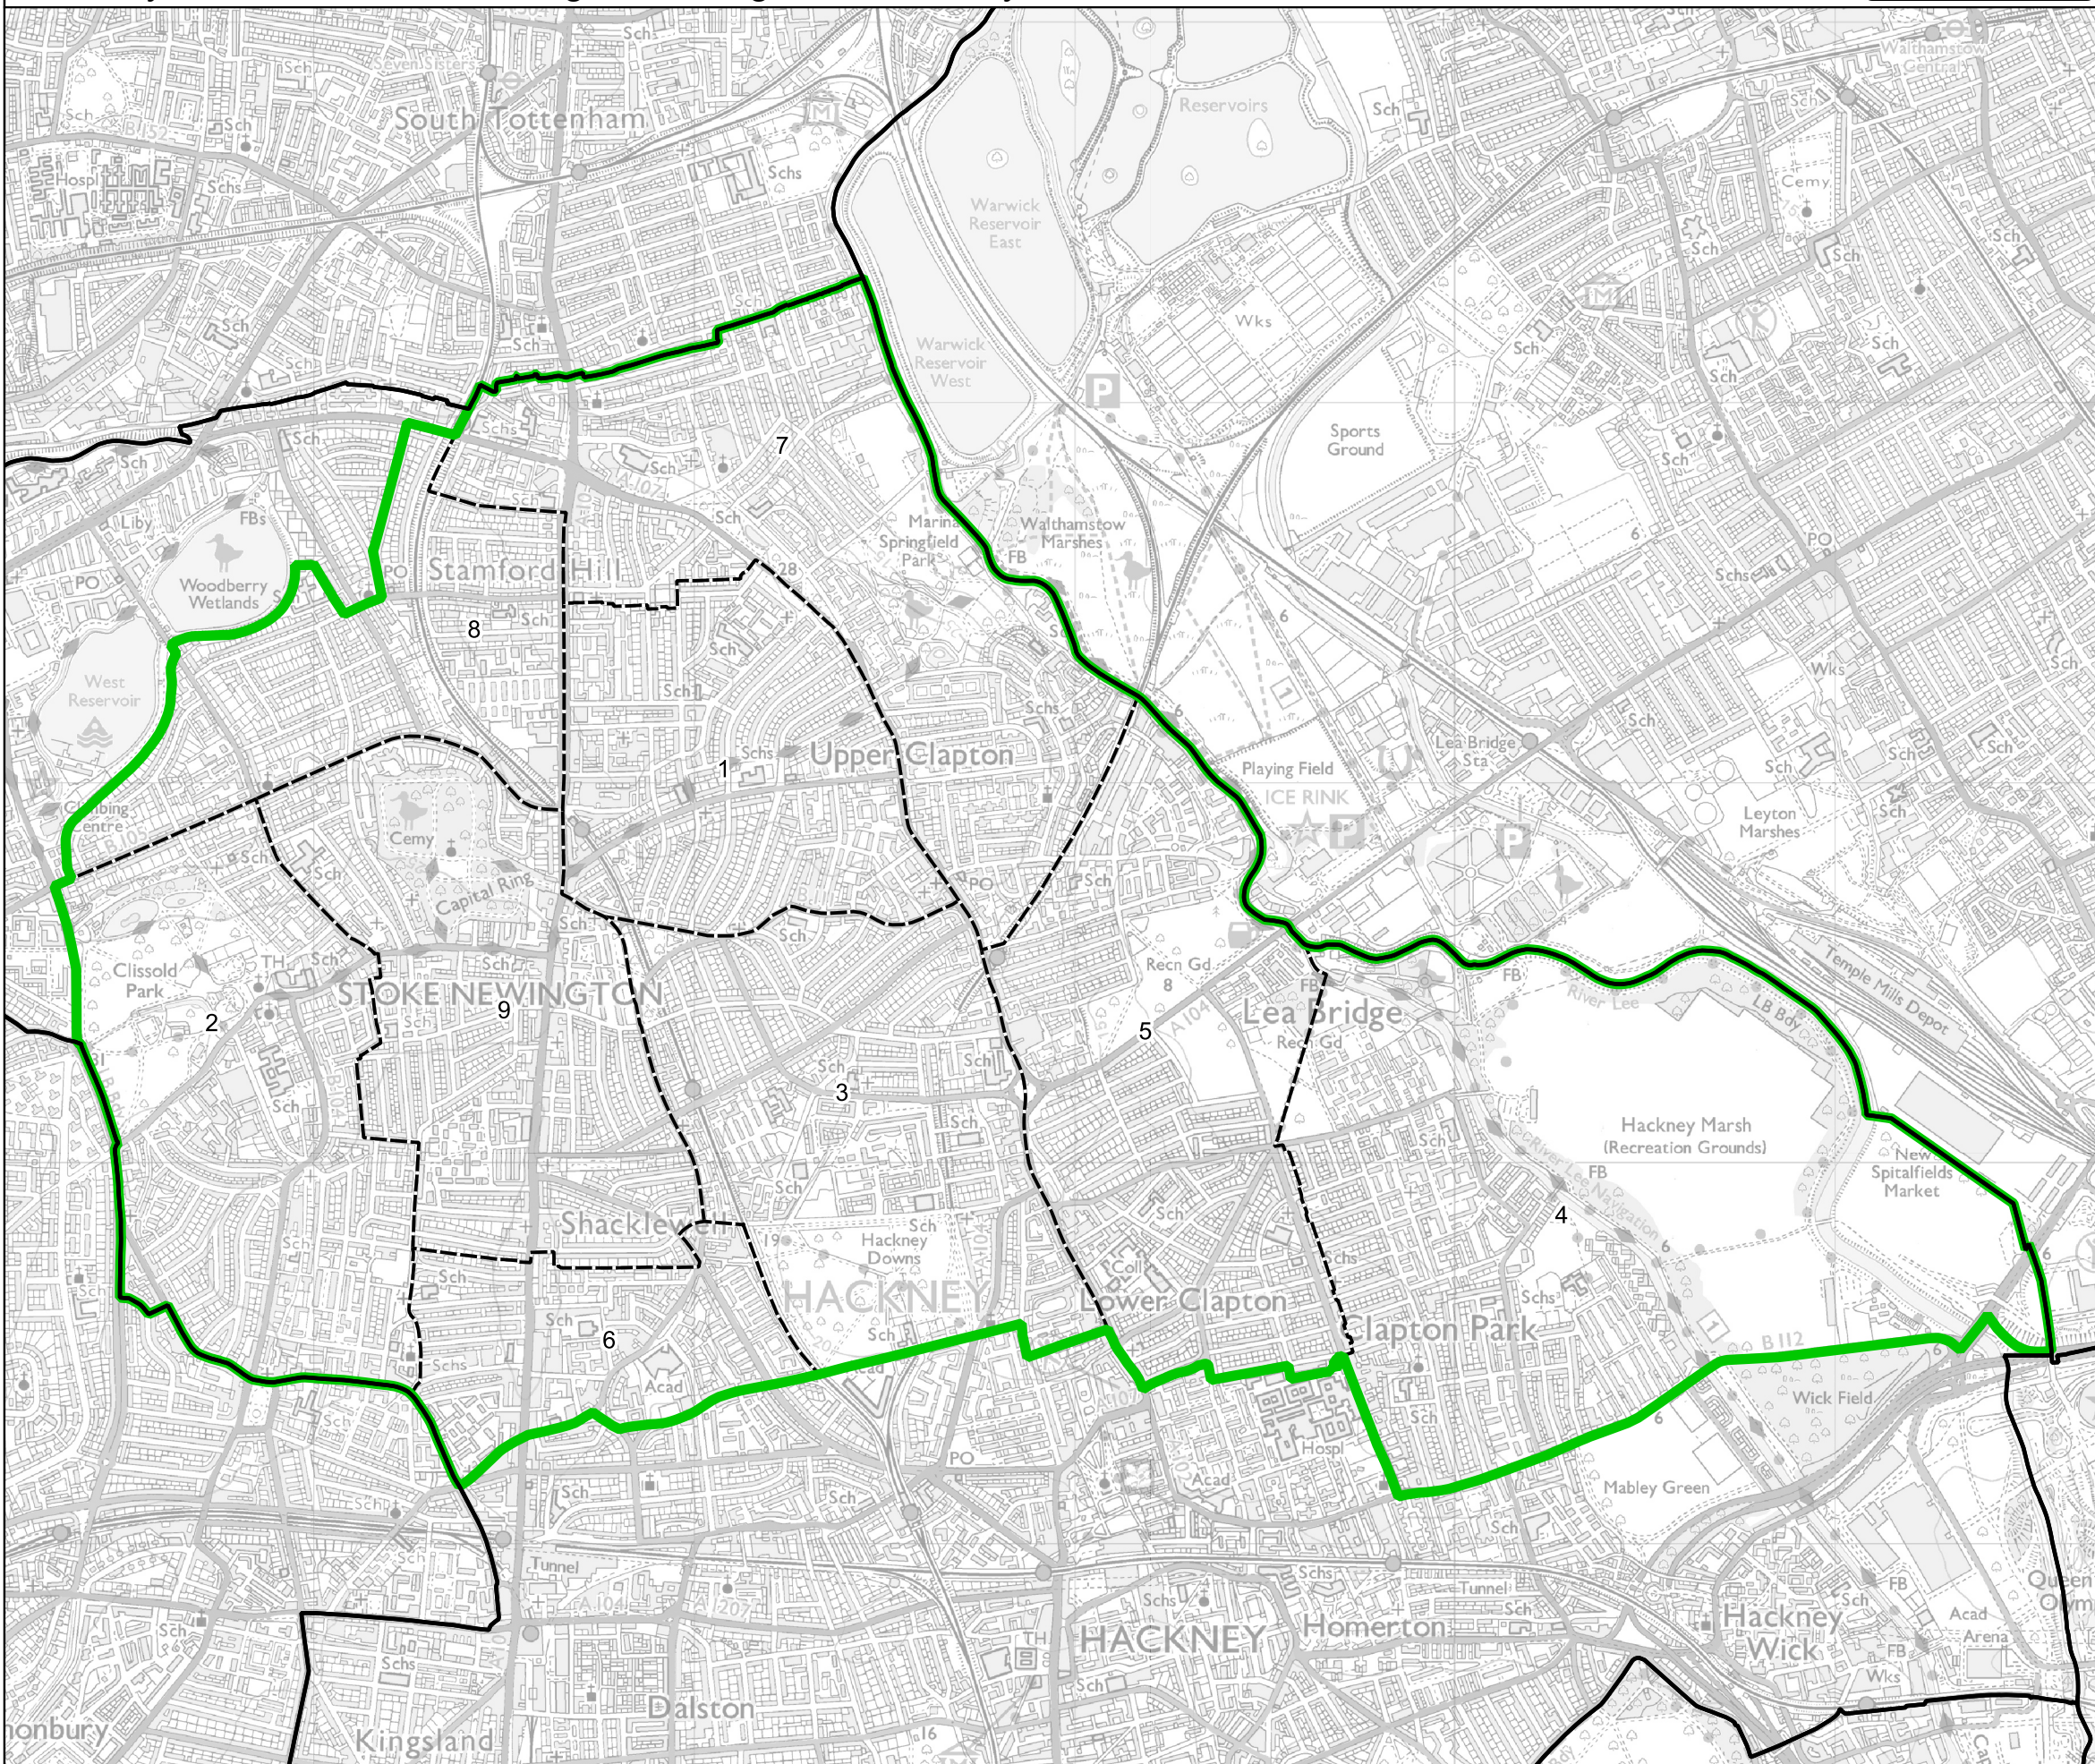

# Boundary Commission for England - Final Recommendations for the London Region

## Hackney North and Stoke Newington Borough Constituency - Electorate 75,401

Wards:

- 1 Cazenove
- 2 Clissold
- 3 Hackney Downs
- 4 King's Park
- 5 Lea Bridge
- 6 Shacklewell
- 7 Springfield
- 8 Stamford Hill West
- 9 Stoke Newington