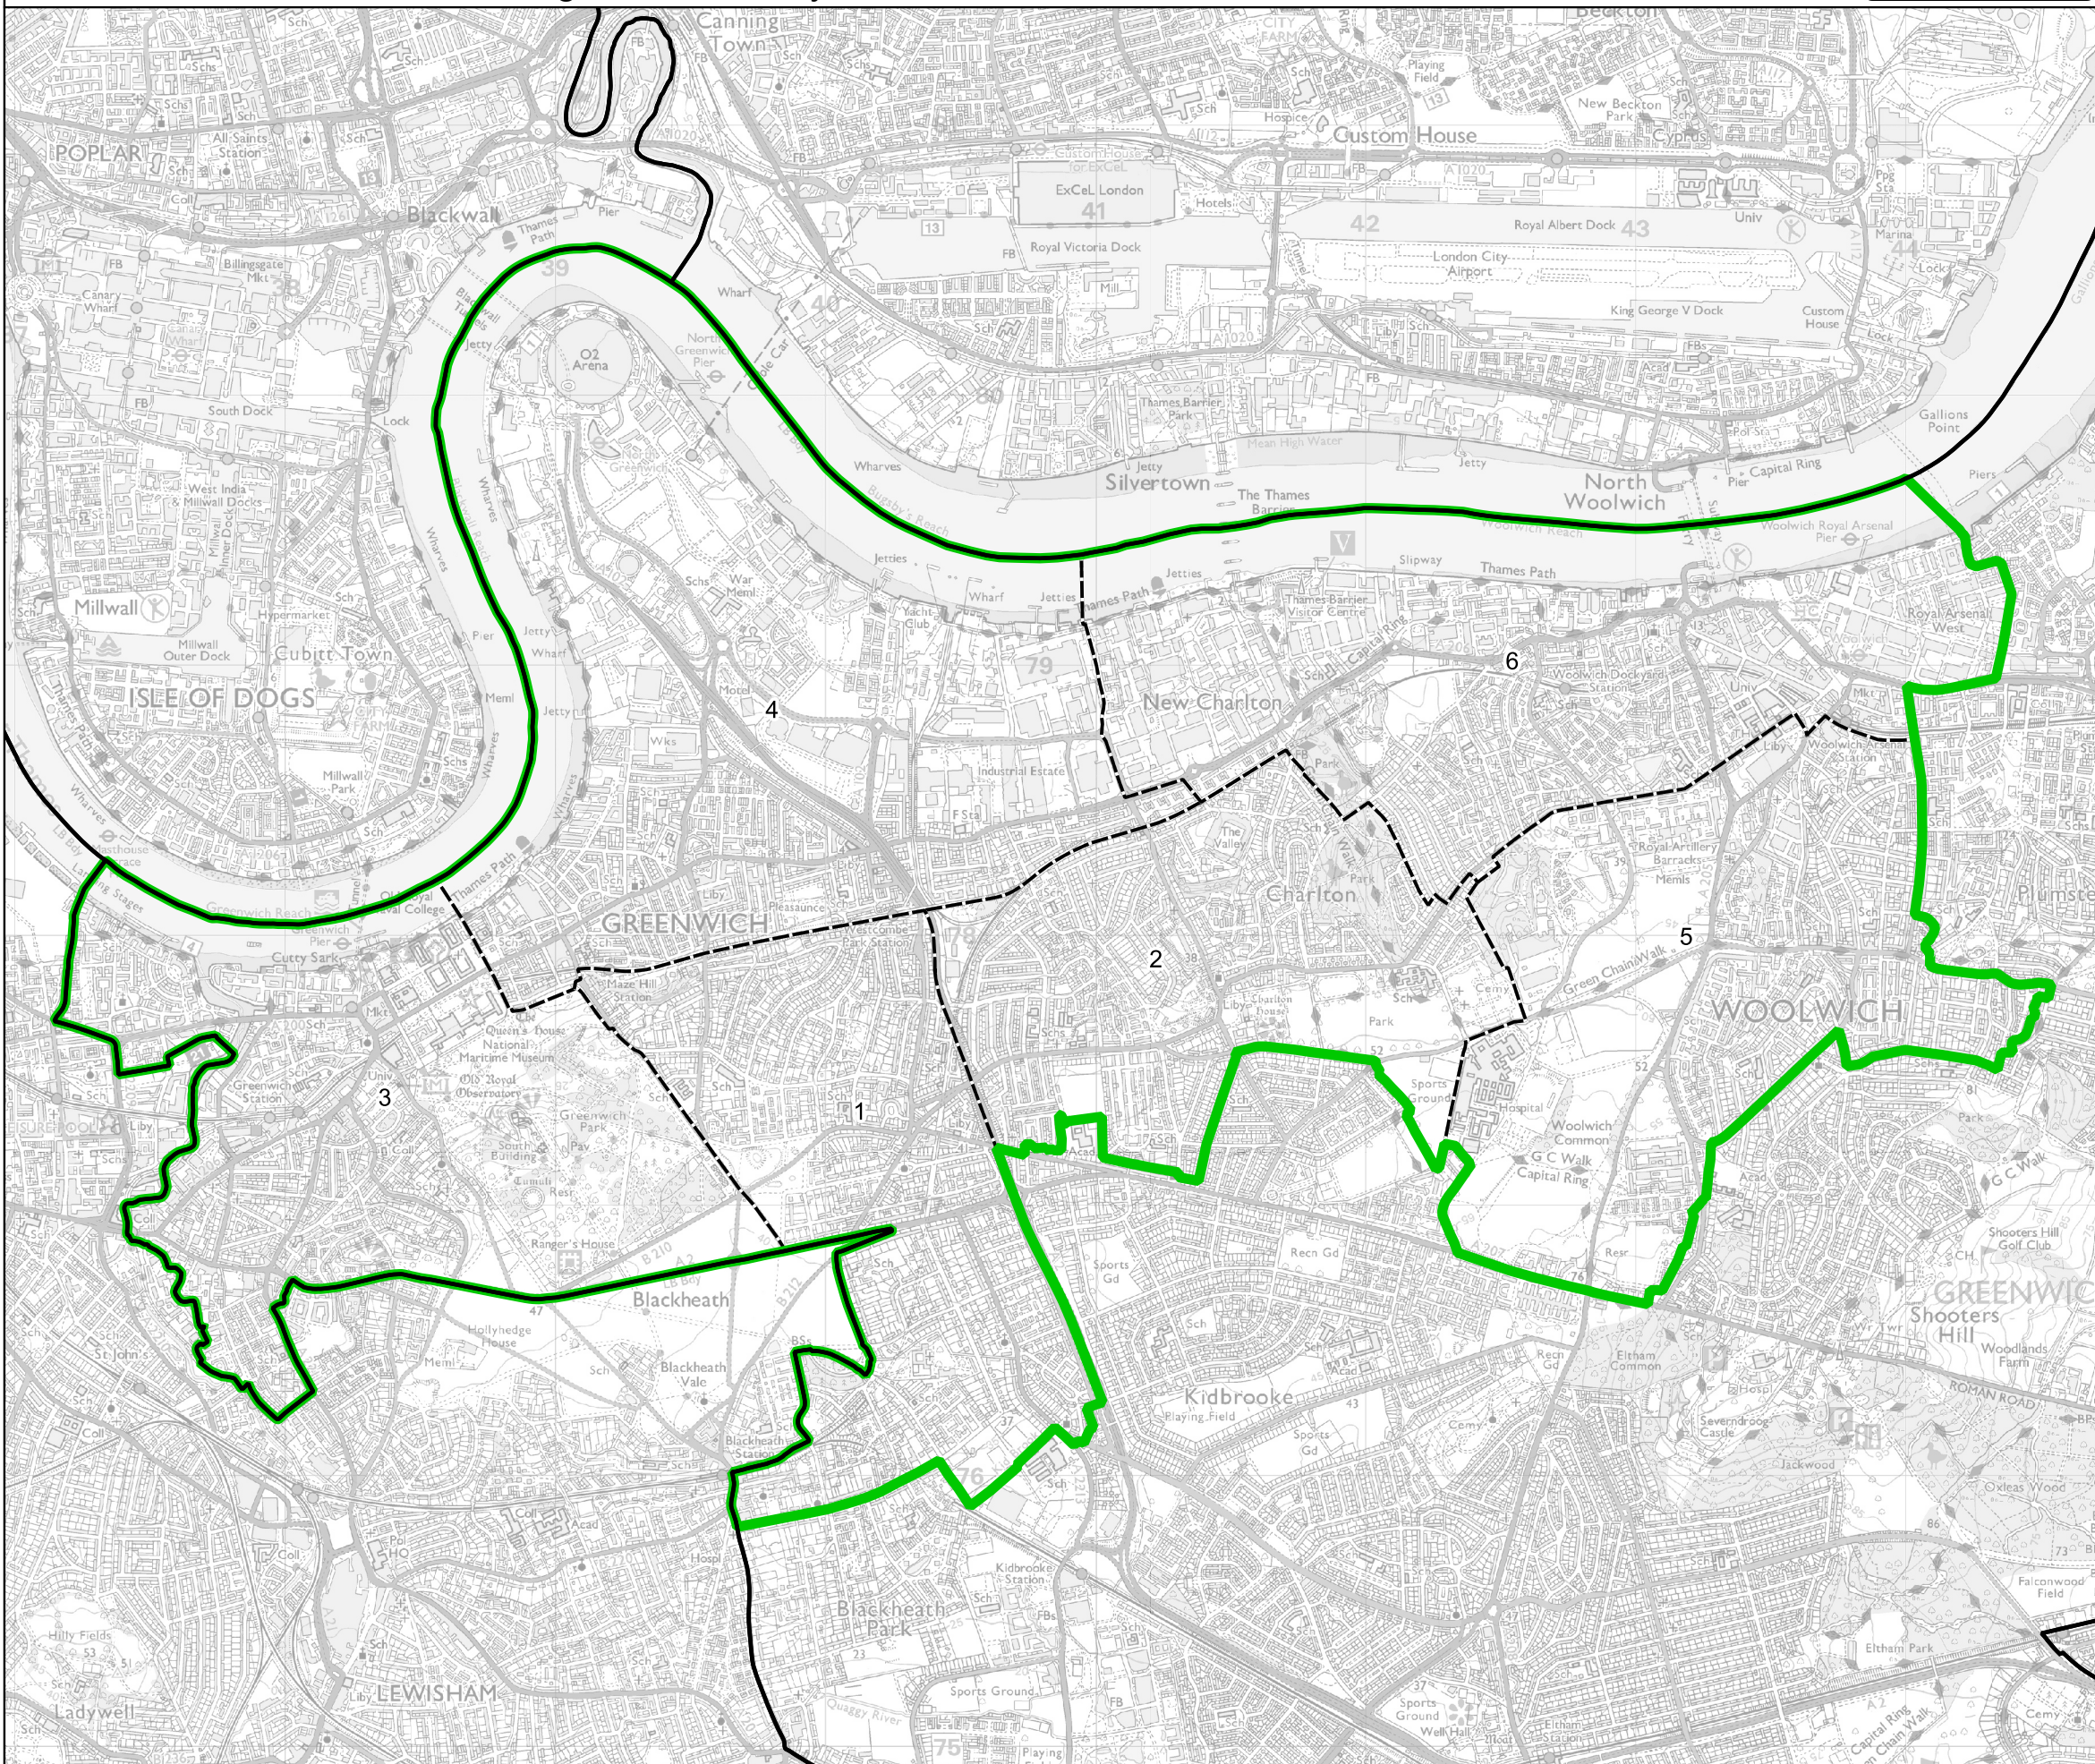

Boundary Commission for England - Final Recommendations for the London Region

Greenwich and Woolwich Borough Constituency - Electorate 69,824

- Wards:
- 1 Blackheath Westcombe
 - 2 Charlton
 - 3 Greenwich West
 - 4 Peninsula
 - 5 Woolwich Common
 - 6 Woolwich Riverside

Constituency
 Local Authorities
 Wards

© Crown copyright and database rights 2023 OS 100018289. You are permitted to use this data solely to enable you to respond to, or interact with, the organisation that provided you with the data. You are not permitted to copy, sub-licence, distribute or sell any of this data to third parties in any form. Third party rights to enforce the terms of this licence shall be reserved to OS.