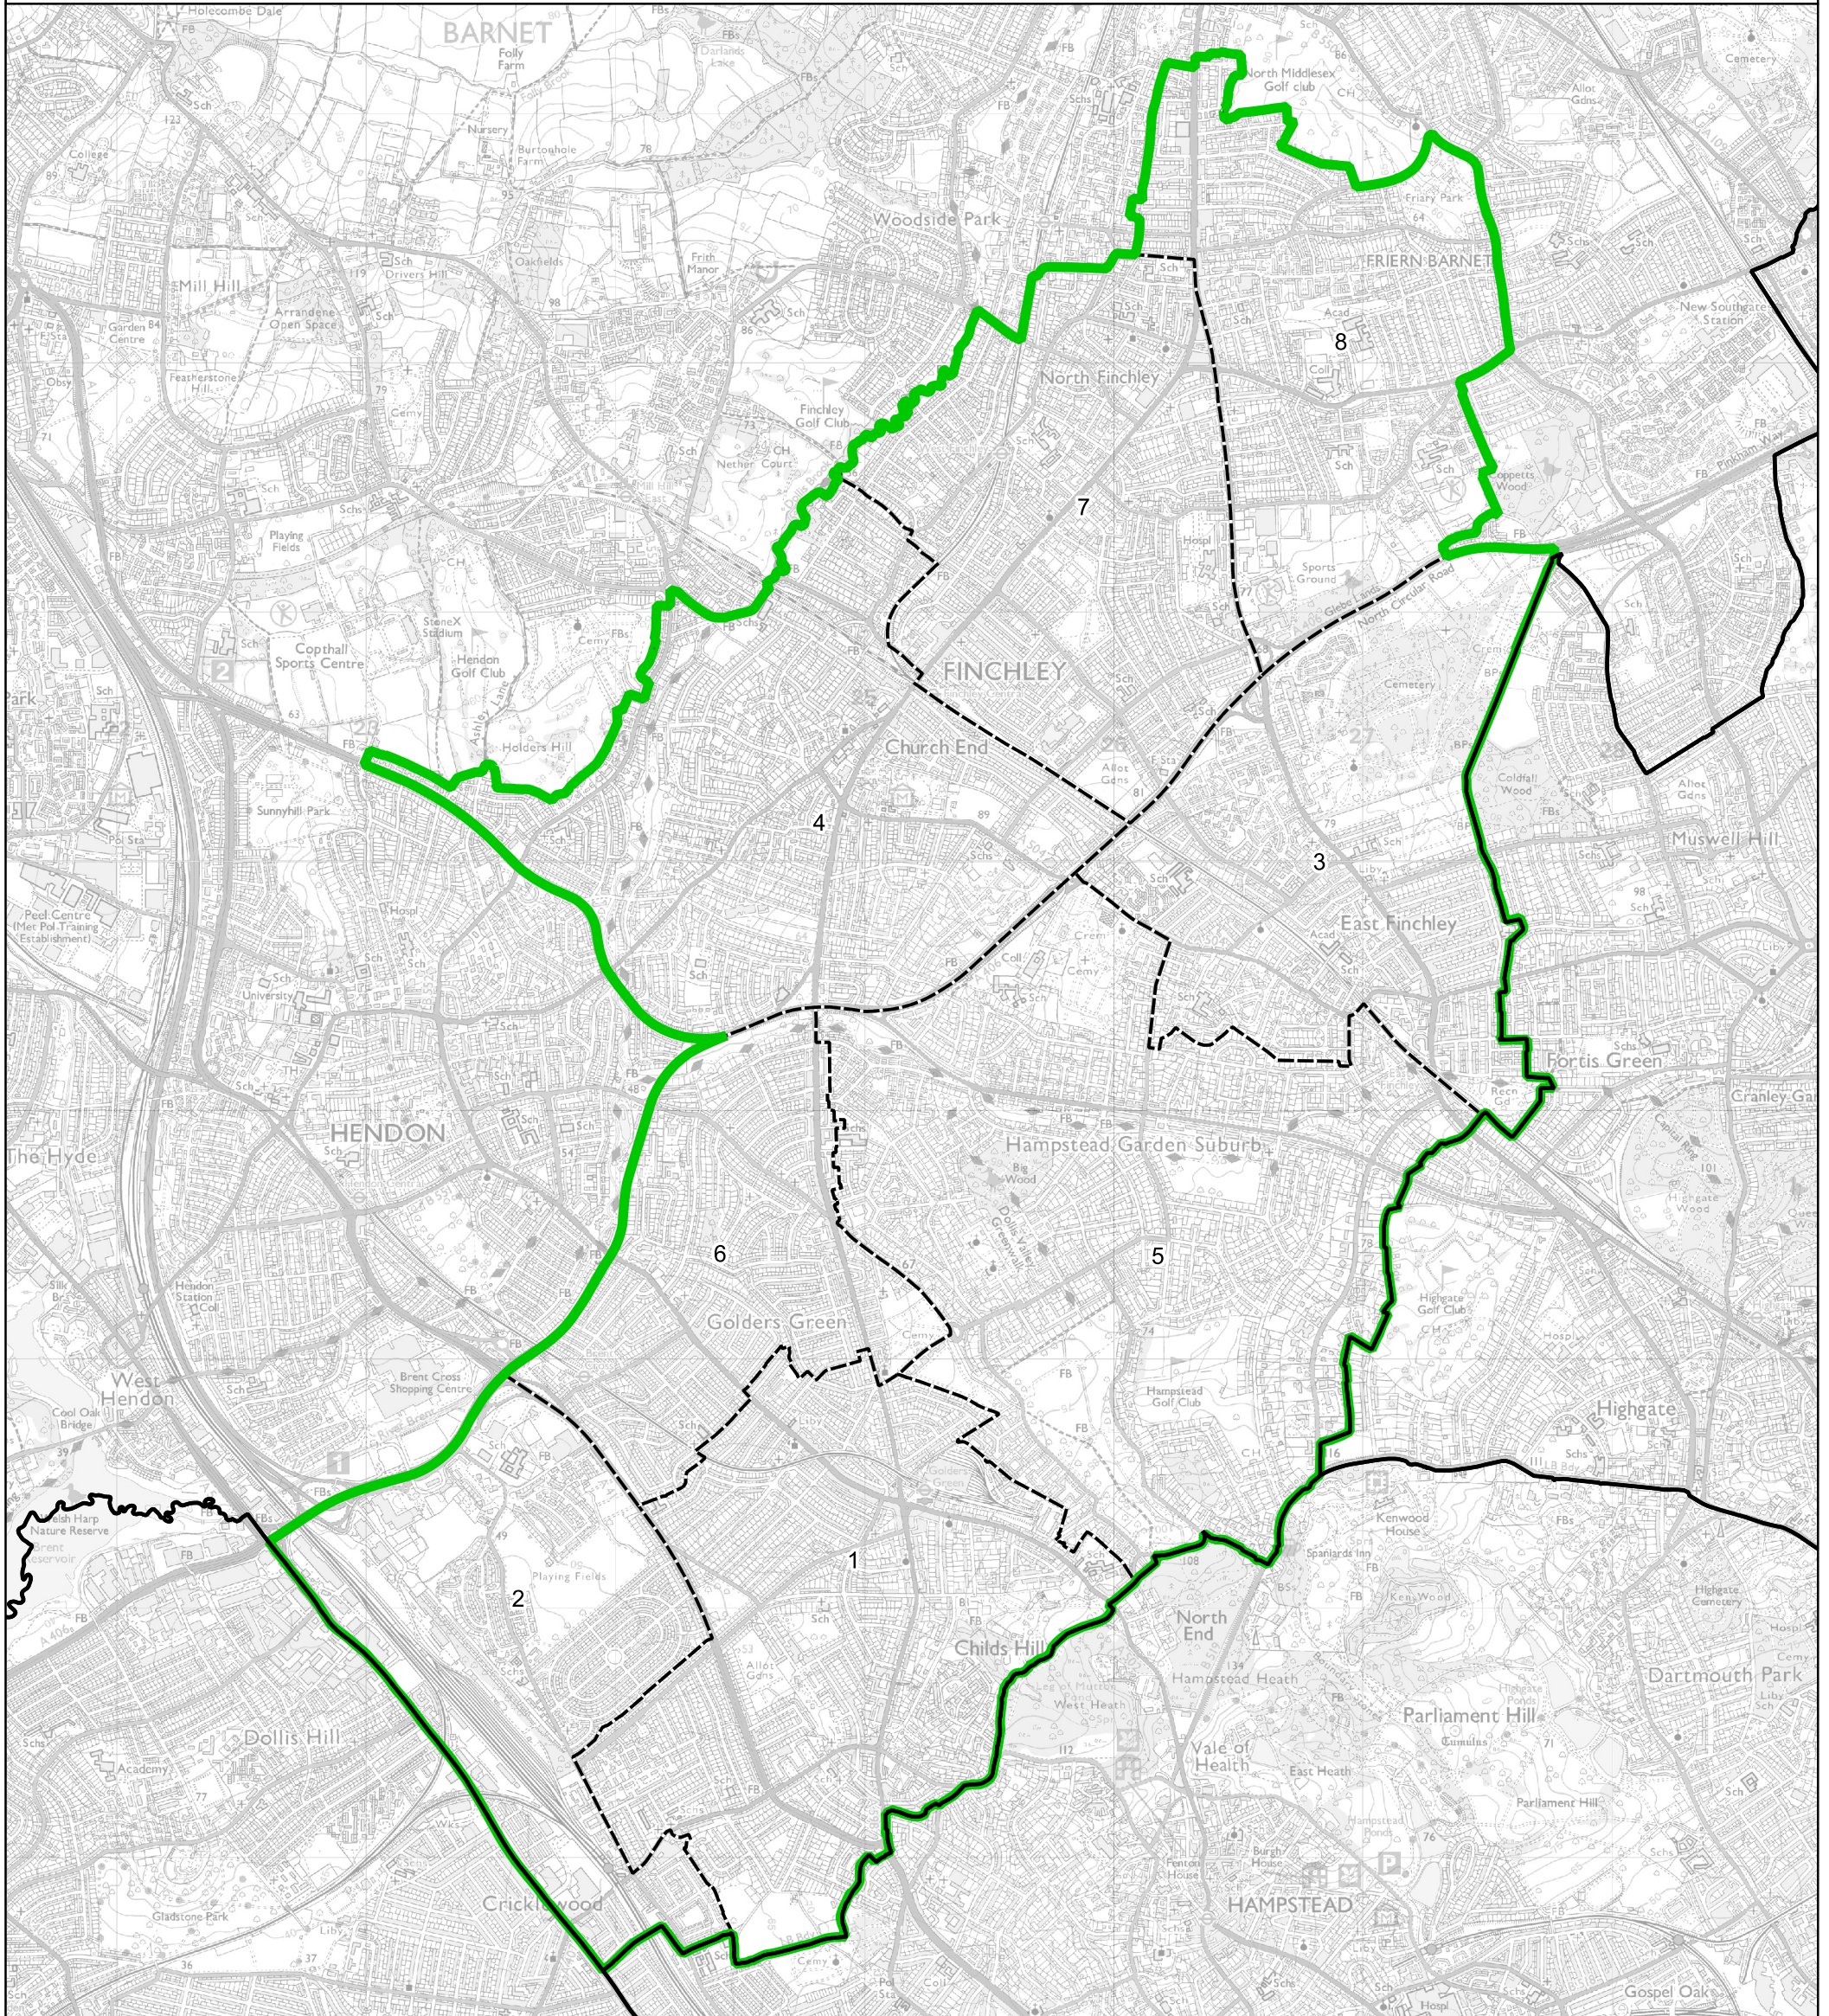

Boundary Commission for England - Final Recommendations for the London Region
 Finchley and Golders Green Borough Constituency - Electorate 75,761

- Wards:**
- 1 Childs Hill
 - 2 Cricklewood
 - 3 East Finchley
 - 4 Finchley Church End
 - 5 Garden Suburb
 - 6 Golders Green
 - 7 West Finchley
 - 8 Woodhouse

- Constituency
- Local Authorities
- Wards

© Crown copyright and database rights 2023 OS 100018289. You are permitted to use this data solely to enable you to respond to, or interact with, the organisation that provided you with the data. You are not permitted to copy, sub-licence, distribute or sell any of this data to third parties in any form. Third party rights to enforce the terms of this licence shall be reserved to OS.